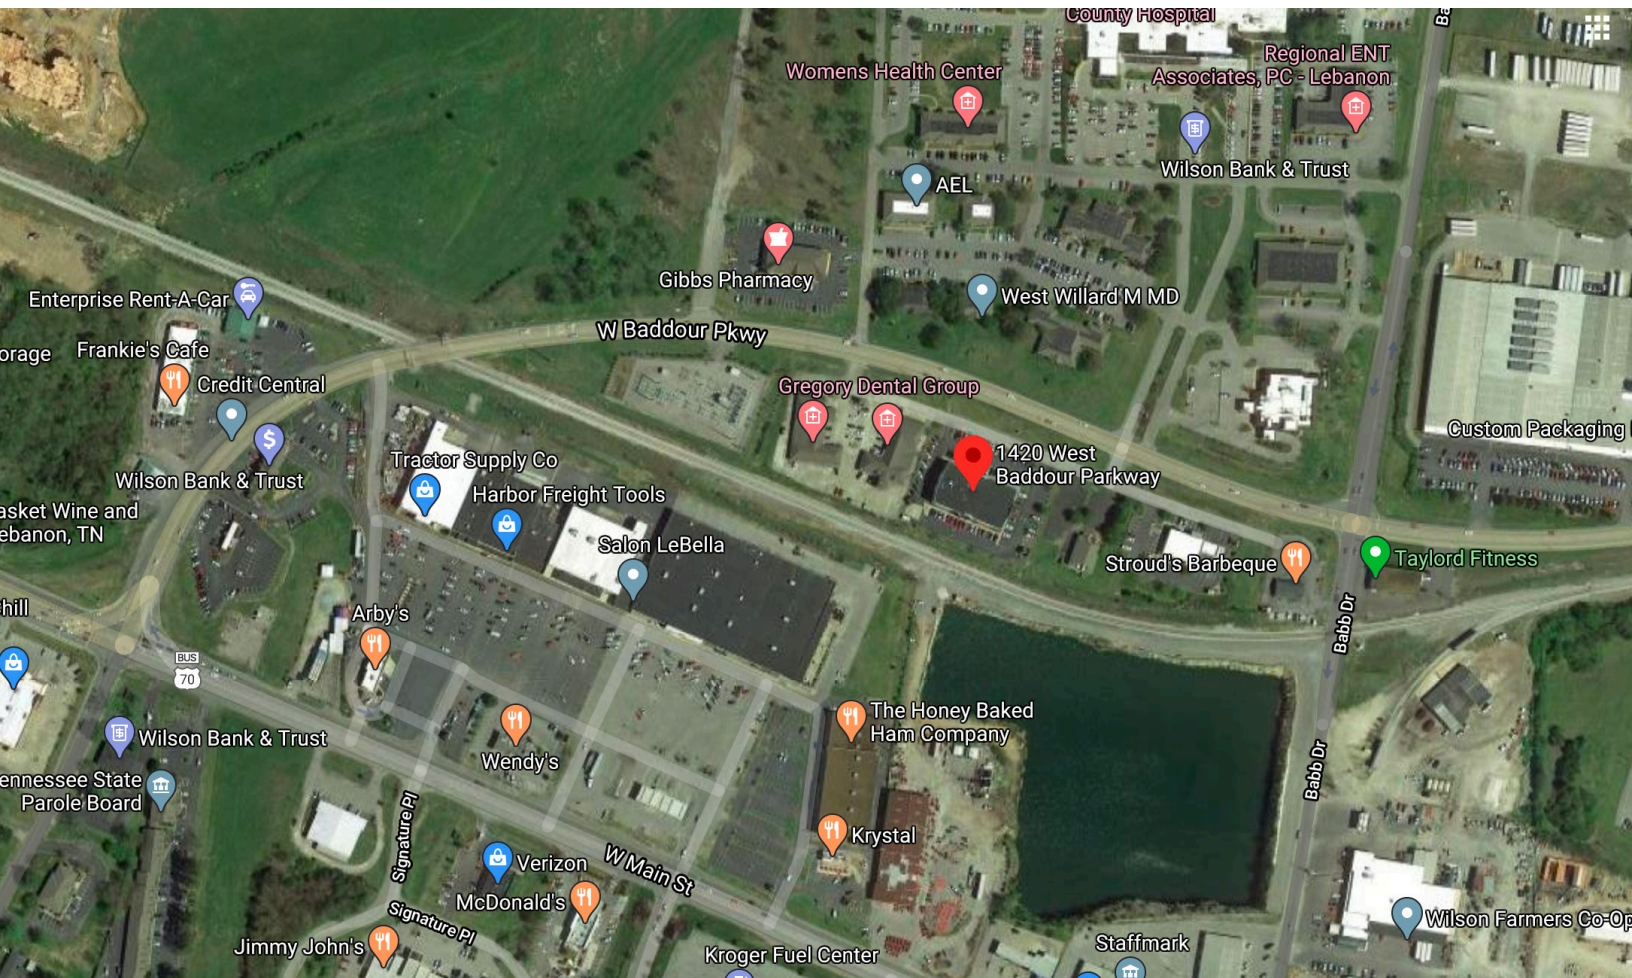

Lebanon Medical Center

- 2,200-4,573 SF Available
- Ample TI
- Desired location across from UMC Hospital
- Only 3 Miles to Interstate 40
- Ample Parking

Deborah Lamping
ALLIANT COMMERCIAL REALTY
741 Cool Springs Blvd., Suite 107
Franklin, TN 37067
Phone: 615-315-9900
Cell: 615-305-9353
lamping@alliantcommercial.com