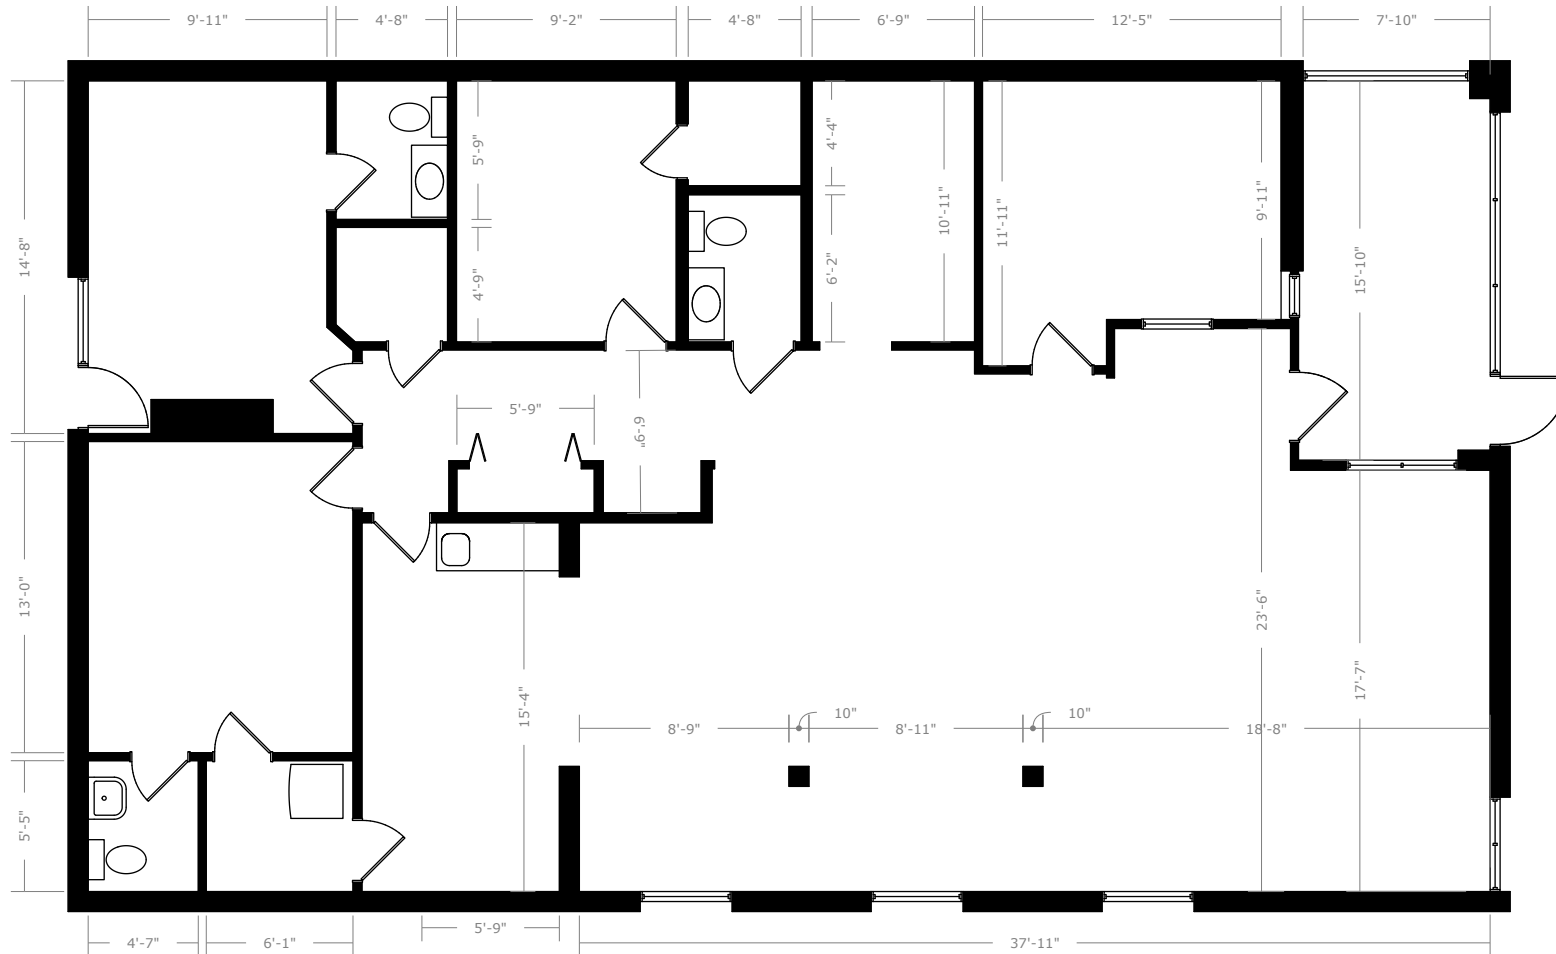

9387 Seminole Blvd

Seminole, FL 33772

0' 1' 5' 10' 15' 20'
FEET

SCALE: 1' = 1/8"

FloorPlanNinja.com

DISCLAIMER: THIS FLOORPLAN IS PROVIDED WITHOUT WARRANTY OF ANY KIND. FLOOR PLAN NINJA DISCLAIMS ANY WARRANTY INCLUDING, WITHOUT LIMITATION, SATISFACTORY OR ACCURACY OF DIMENSIONS. WE RESERVE THE RIGHT TO USE ALL FLOOR PLANS AND RENDERINGS FOR MARKETING PURPOSES