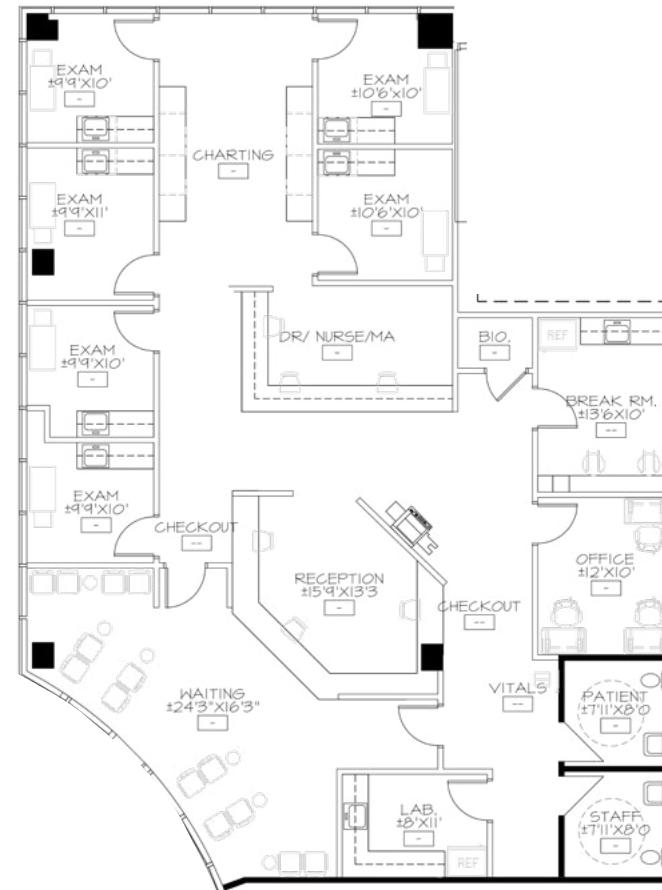

# Floor Plan

SUITE 247 | ±2,977 SF

Available With 60 Days Notice

Lease Rate - \$32.00/SF NNN

## EXISTING BUILDOUT

## CONCEPTUAL BUILDOUT

Not to Scale

All measurements approximate

# Floor Plan

SUITE 332 | ±3,368 SF

Available 11/01/2026

Lease Rate - \$32.00/SF NNN

Not to Scale

All measurements approximate