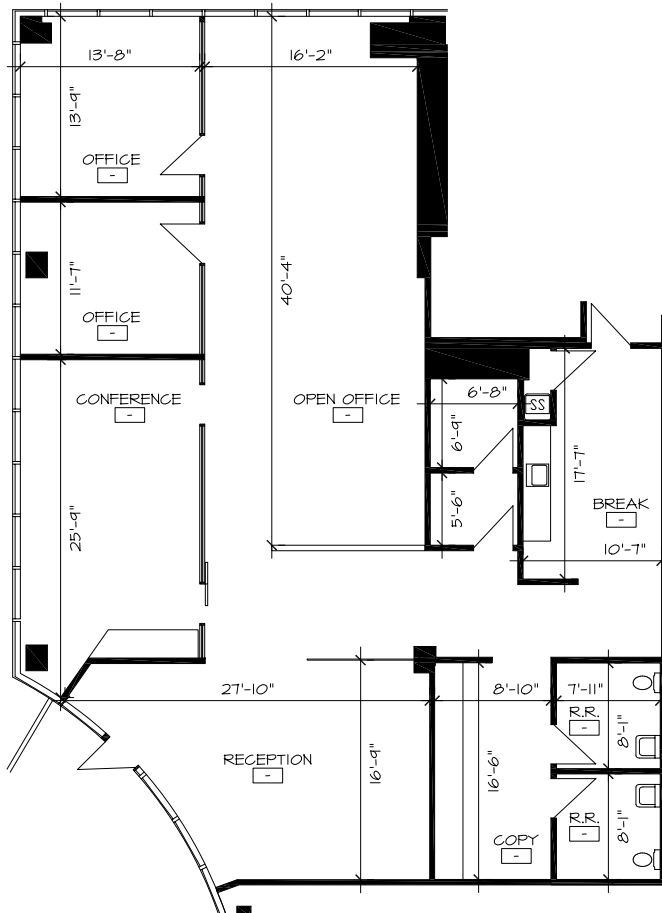

# Floor Plan

SUITE 247 | ±2,977 SF

Available With 60 Days Notice

Lease Rate - \$32.00/SF NNN

## EXISTING BUILDOUT

## CONCEPTUAL BUILDOUT

Not to Scale

All measurements approximate

# Floor Plan

SUITE 332 | ±3,368 SF

Available 11/01/2026

Lease Rate - \$32.00/SF NNN

Not to Scale

All measurements approximate