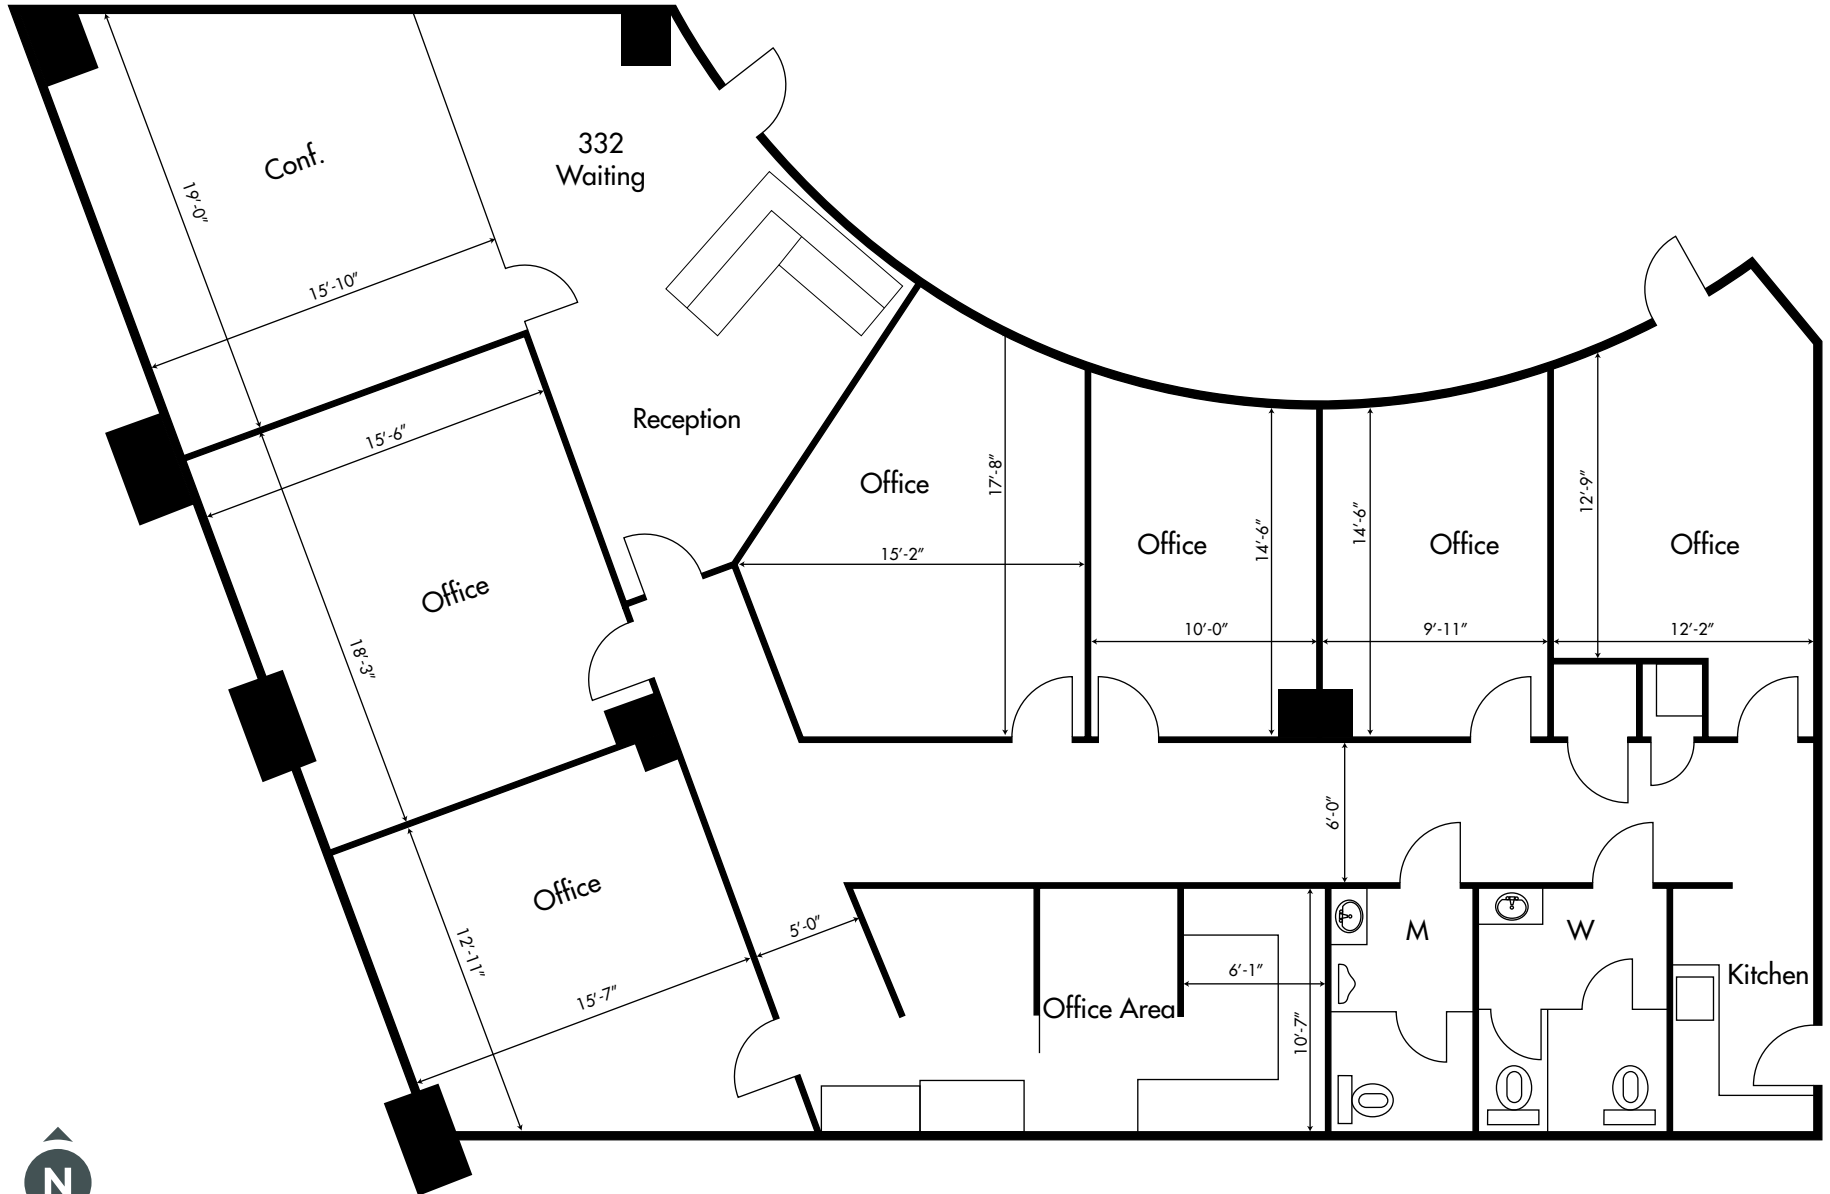

# Floor Plan

SUITE 247 | ±2,977 SF

Available With 60 Days Notice

Lease Rate - \$32.00/SF NNN

## CONCEPTUAL BUILDOUT

Not to Scale

All measurements approximate

# Floor Plan

SUITE 332 | ±3,368 SF

Available 11/01/2026

Lease Rate - \$32.00/SF NNN

Not to Scale

All measurements approximate