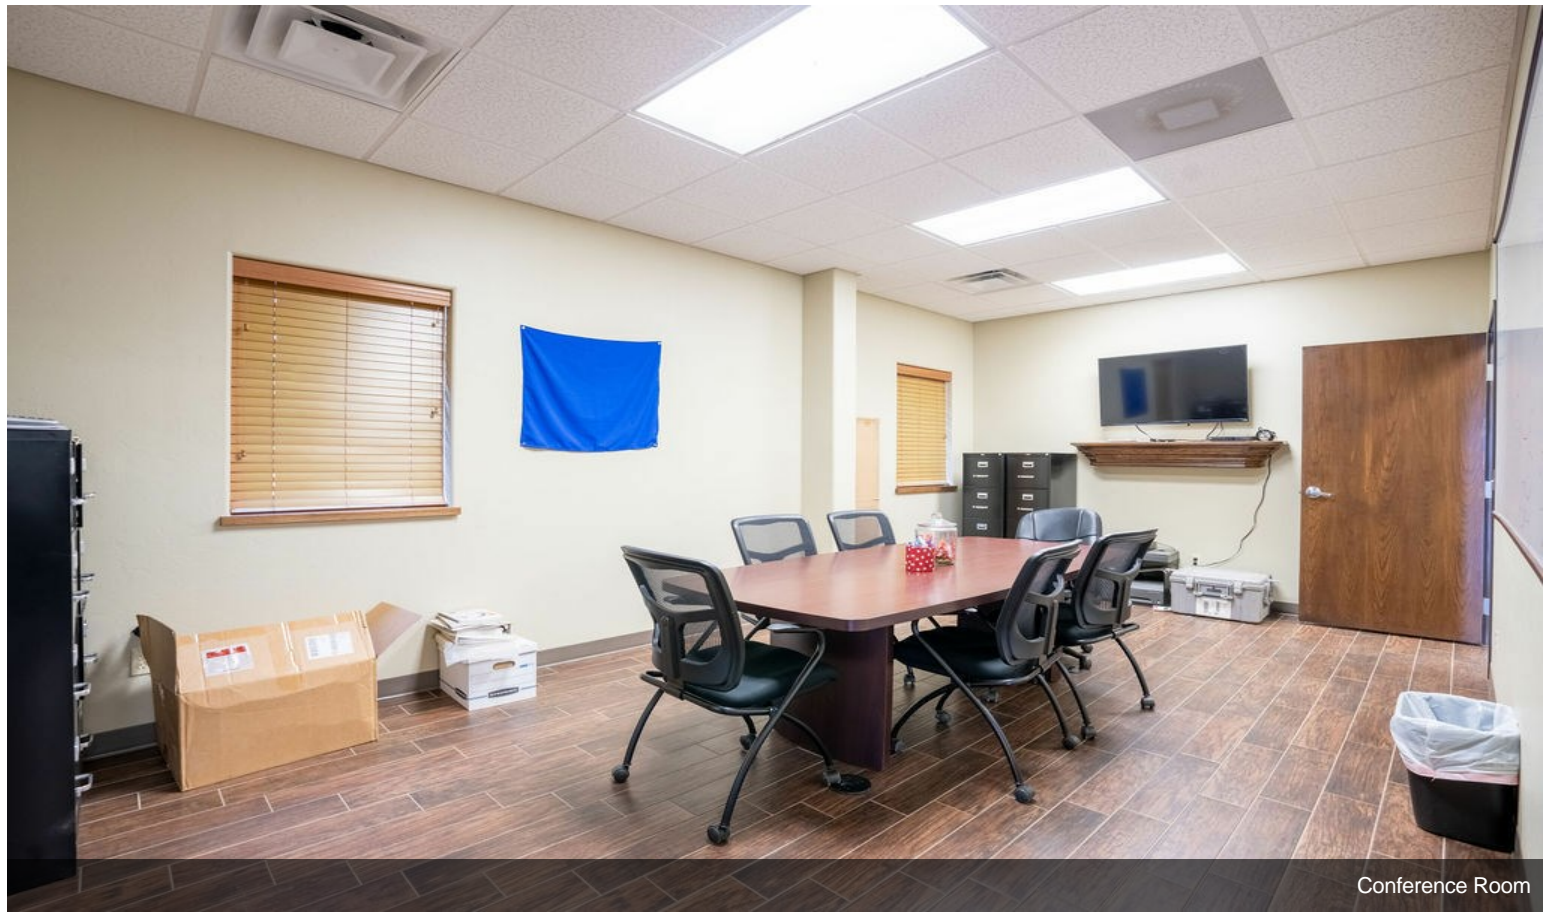

The 16,000 sq. ft. shop is equipped with five 16' x 20' garage doors, each with steel plate transitions, and features a robust OMi Single Girder Bridge 10-ton crane...

- 16,000 sq. ft. shop equipped with an OMi 10 ton crane
- 2,750 sq. ft. office space featuring six private offices, an executive office, a conference room, two restrooms, and a kitchenette
- 5- 16ft x 20ft Garage doors each with steel plate transitions
- 6-foot concrete, climate-controlled flooring
- 6-Ft security Fenced 20 Acres
- Tornado Shelter

Shop Interior

Shop Interior

Property Photos

Shop Interior

Shop Interior

Property Photos

Property Photos

Shop Interior

Shop Interior

Property Photos

Shop Interior

South Office Entry

Property Photos

Lobby

Office

Property Photos

Office

Copy Area and Storage

Property Photos

Conference Room

Women's Restroom

Property Photos

Men's Restroom

Kitchenette