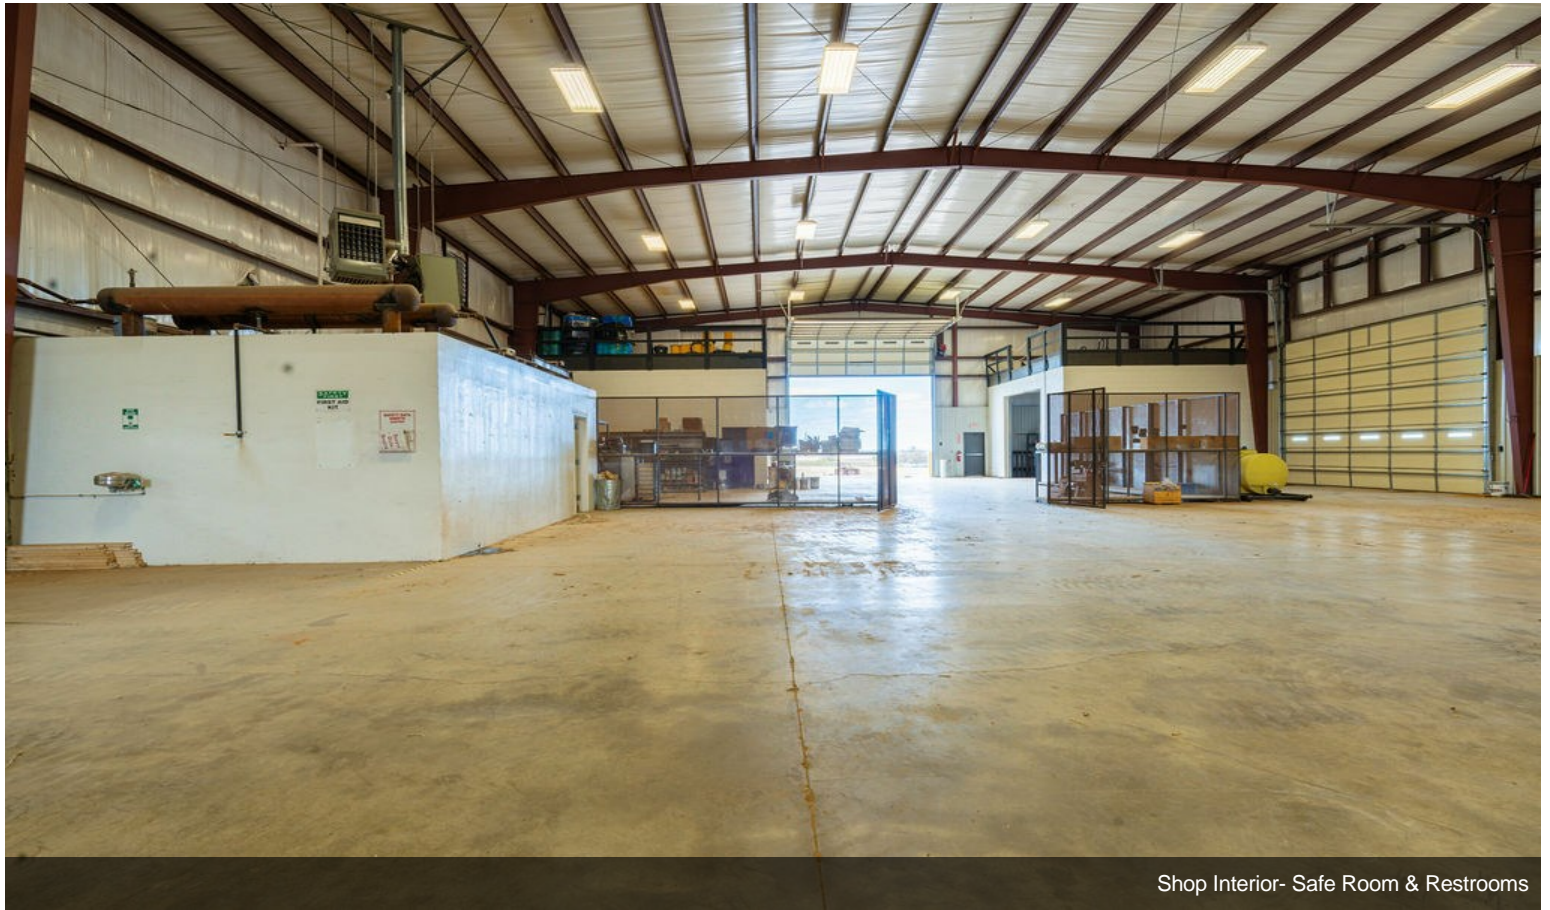

Property Photos