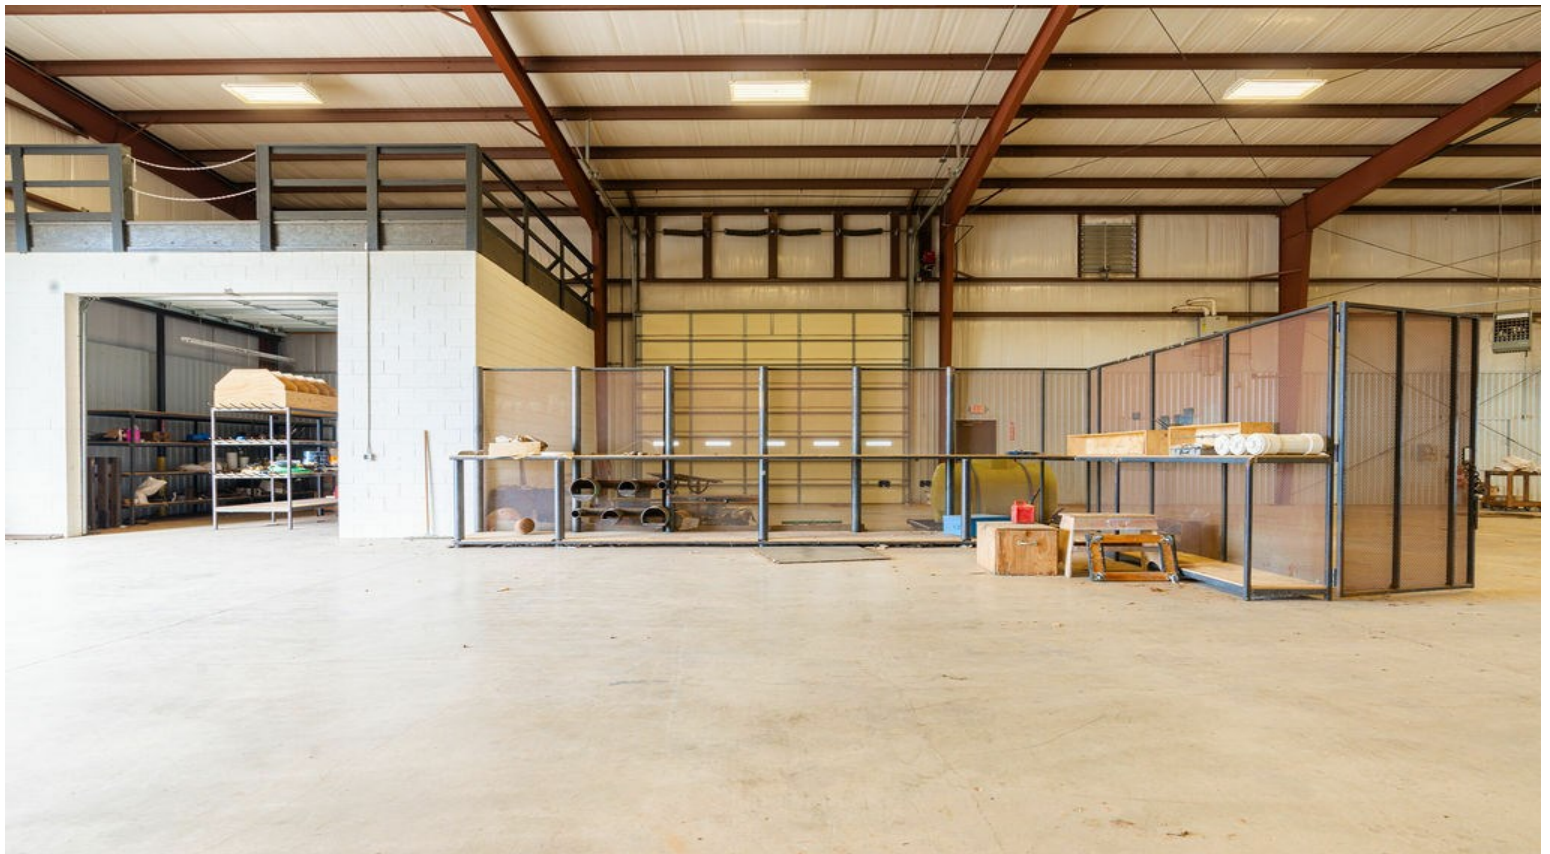

\$1,500,000

Amazing opportunity to own a custom-built office and shop by Swatskies, completed in 2014. This property spans 20 fully fenced acres with a 6-foot security fence, ideally situated in Drummond, OK, right off State Hwy 132. Enjoy easy access to major routes: I-35 is just 44 miles away, with Hwy 81 and Hwy 74 within 20 and 30 miles, respectively.

The 16,000 sq. ft. shop is equipped with five 16' x 20' garage doors, each with steel plate transitions, and features a robust OMi Single Girder Bridge 10-ton crane...

- 16,000 sq. ft. shop equipped with an OMi 10 ton crane
- 2,750 sq. ft. office space featuring six private offices, an executive office, a conference room, two restrooms, and a kitchenette
- 5- 16ft x 20ft Garage doors each with steel plate transitions
- 6-foot concrete, climate-controlled flooring
- 6-Ft security Fenced 20 Acres
- Tornado Shelter

Shop Interior

Property Photos

Shop Interior

South Office Entry

Property Photos

Lobby

Office

Property Photos

Office

Copy Area and Storage

Property Photos

Conference Room

Women's Restroom

Property Photos

Men's Restroom

Kitchenette