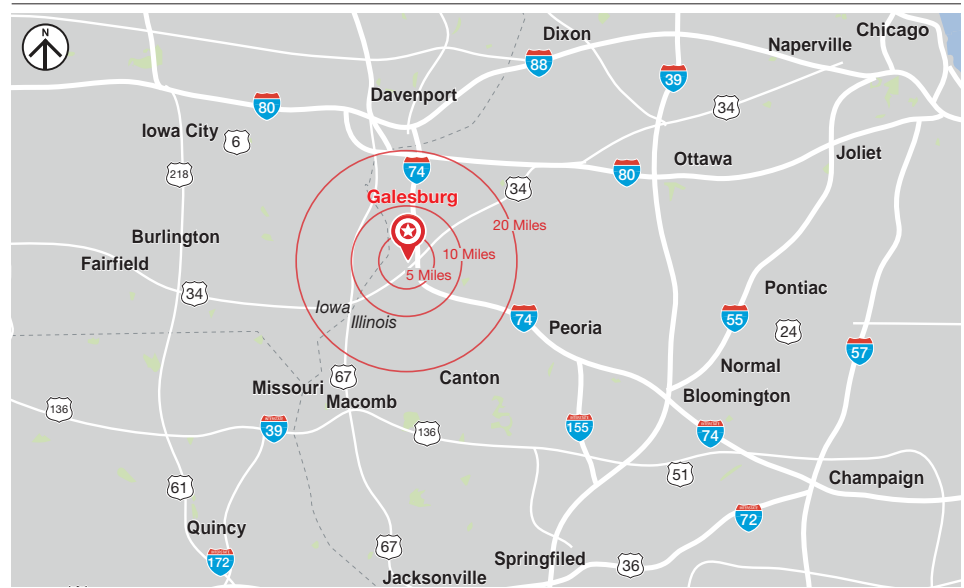

Location Map

InSite

1400 16th Street
Suite 300
Oak Brook, IL 60523
Office: 630-617-9100
www.insiterealestate.com

Elizabeth Kostelny
Direct: 630-617-9123
ekostelny@insiterealestate.com