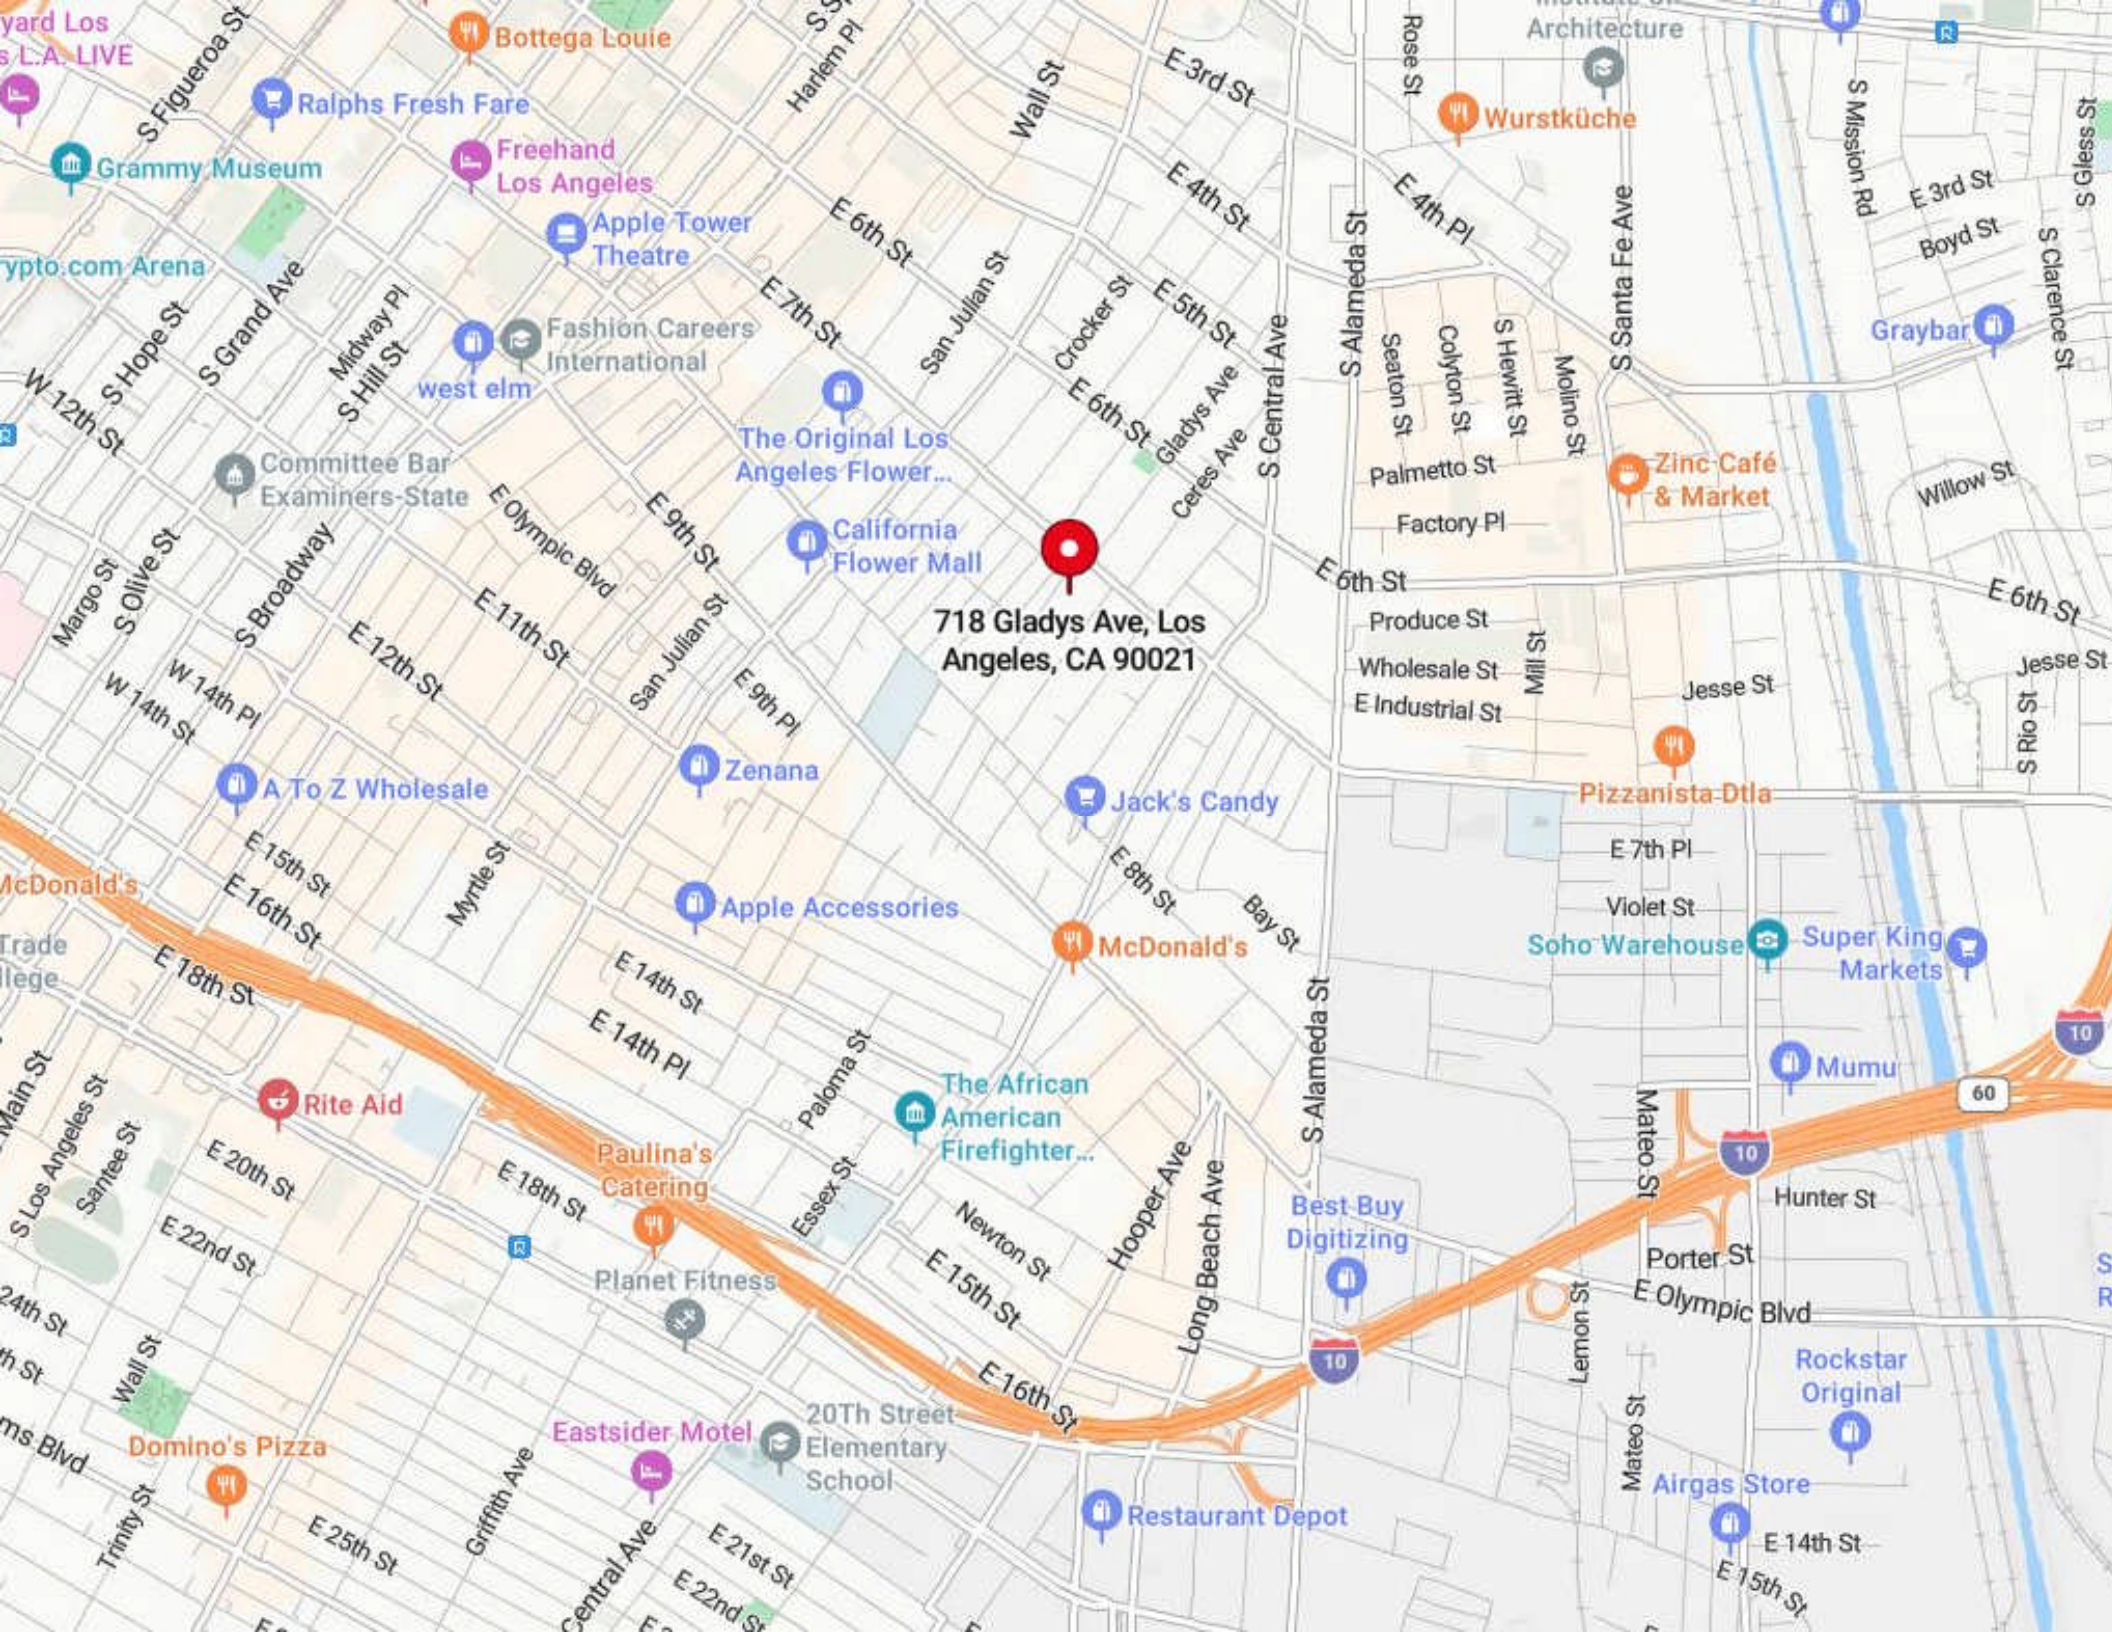

2011

E. M. FUNK'S SUBDIVISION
OF THE VALENZUELA TRACT

M. R. 18-92

TRACT NO. 406

CITY LANDS OF LOS ANGELES

CODE
15117

718 Gladys Ave, Los Angeles, CA 90021

- Bottega Louie
- Ralphs Fresh Fare
- Grammy Museum
- Freehand Los Angeles
- Apple Tower Theatre
- Fashion Careers International
- west elm
- The Original Los Angeles Flower...
- California Flower Mall
- Zenana
- Apple Accessories
- McDonald's
- The African American Firefighter...
- Planet Fitness
- Paulina's Catering
- Eastsider Motel
- 20th Street Elementary School
- Restaurant Depot
- Wurstküche
- Zinc-Café & Market
- Pizzanista-Dtla
- Super King Markets
- Mumu
- Rockstar Original
- Airgas Store
- Graybar
- Jack's Candy
- Best Buy Digitizing
- SoHo Warehouse
- Committed Bar Examiners-State
- A To Z Wholesale
- Rite Aid
- Domino's Pizza
- McDonald's
- Trade College
- Wursthölzl
- Wurstküche
- Zinc-Café & Market
- Pizzanista-Dtla
- Super King Markets
- Mumu
- Rockstar Original
- Airgas Store
- Graybar
- Jack's Candy
- Best Buy Digitizing
- SoHo Warehouse