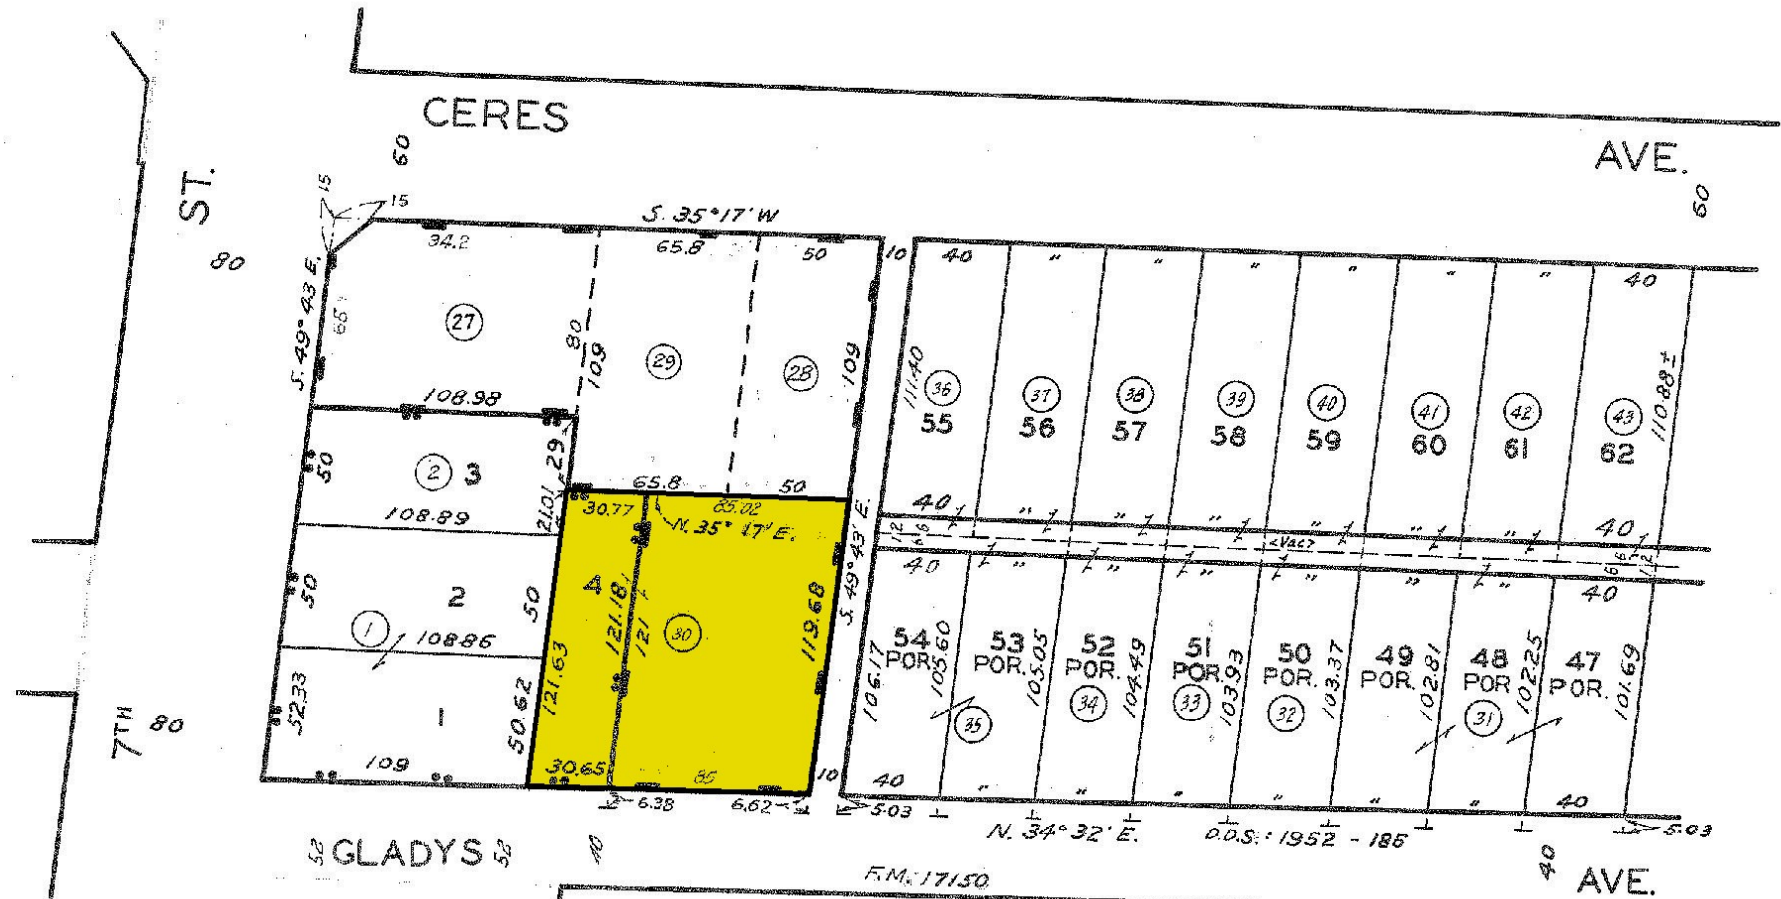

Available SF: Up to 4,400 SF

Year Built: 1911

Construction: Brick

Clear Height: 10 - 11 feet

Loading: 1 GL, Freight Elevator

Zoning: M2

- First floor & basement space in 3-story building with a fenced yard
- Clean refurbished spaces
- Beautiful red brick walls
- Freight elevator
- Secure fenced & gated parking
- Sprinklered

First Floor Rent

Front Half: \$3,000 gross

Back Half: \$2,000 gross

Total: \$5,000 gross

Basement Rent

Front Half: \$1,750 gross

Back Half: \$1,750 gross

Total: \$3,500 gross

2011

E. M. FUNK'S SUBDIVISION
OF THE VALENZUELA TRACT

M. R. 18-92

TRACT NO. 406

CITY LANDS OF LOS ANGELES

CODE
15117

718 Gladys Ave, Los Angeles, CA 90021

- Bottega Louie
- Ralphs Fresh Fare
- Grammy Museum
- Freehand Los Angeles
- Apple Tower Theatre
- Fashion Careers International
- west elm
- The Original Los Angeles Flower...
- California Flower Mall
- Zenana
- Apple Accessories
- McDonald's
- The African American Firefighter...
- Planet Fitness
- Paulina's Catering
- Eastsider Motel
- 20th Street Elementary School
- Restaurant Depot
- Wurstküche
- Zinc-Café & Market
- Pizzanista-Dtla
- Super King Markets
- Mumu
- Rockstar Original
- Airgas Store
- Graybar
- Jack's Candy
- Best Buy Digitizing
- SoHo Warehouse
- Committed Bar Examiners-State
- A To Z Wholesale
- Rite Aid
- Domino's Pizza
- McDonald's
- Trade College
- Wursthölzl
- Wurstküche
- Zinc-Café & Market
- Pizzanista-Dtla
- Super King Markets
- Mumu
- Rockstar Original
- Airgas Store
- Graybar
- Jack's Candy
- Best Buy Digitizing
- SoHo Warehouse