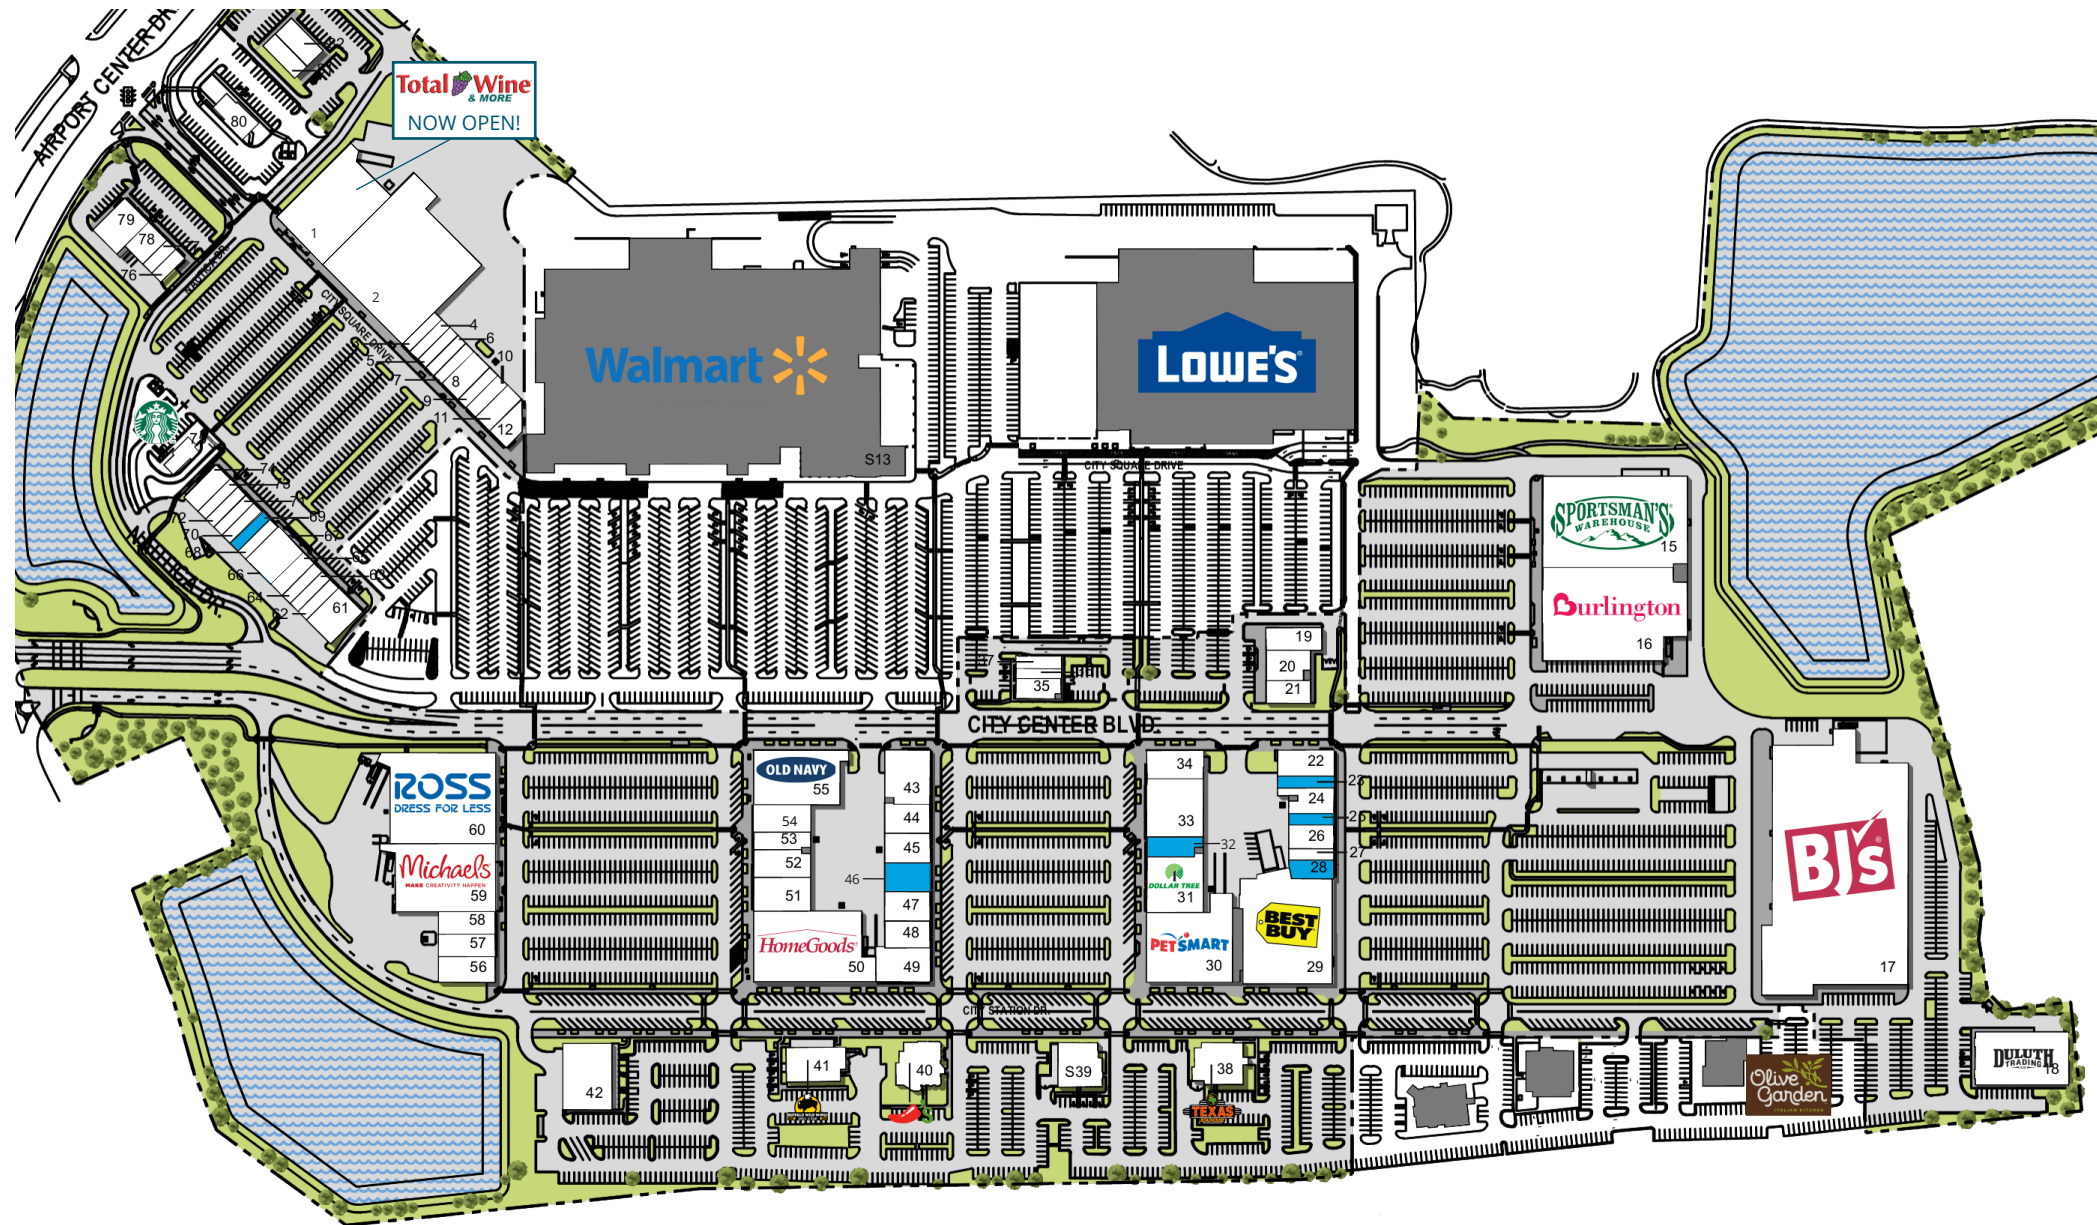

1	Total Wine & More (<i>NOW OPEN!</i>)	19,700	29	Best Buy	30,332	57	River City Nails & Day Spa	3,815
2	Leased	41,820	30	Petsmart	20,077	58	Carter's	3,989
3	Nail Studio	1,546	31	Dollar Tree	9,995	59	Micheals	21,313
4	Hair Cattery	1,607	32	<i>AVAILABLE</i>	3,253	60	Ross Dress For Less	30,187
5	Tsaocaa Tea	1,607	33	Five Below	10,350	61	Mattress Firm	4,820
6	Barnett Jewelers	1,606	34	Men's Warehouse	5,307	62	One Main Financial	1,686
7	uBreakiFix by asurion	1,600	35	Visionworks	2,627	63	Xfinity	1,600
8	Million Nails & Spa	3,044	36	Claire's Boutiques	1,453	64	Brazils Waxing Center	1,600
9	GNC	1,600	37	Tropical Smoothie	1,800	65	T-Mobile	2,298
10	Gamestop	1,954	38	Texas Roadhouse	7,647	66	Keke's breakfast cafe	4,844
11	Florida Blue	2,811	40	Chili's	6,217	68	Supercuts	1,603
12	Five Guys Burgers & Fries	2,520	41	Buffalo Wild Wings	6,081	69	<i>2ND GEN RESTAURANT AVAILABLE</i>	1,600
15	Sportsman's Warehouse	39,968	42	Cracker Barrel	10,003	70	Cold Stone Creamery	1,600
16	Burlington	39,991	43	David's Bridal	7,524	71	Sally Beauty Supply	1,600
17	BJ's Wholesale Club	103,005	44	America's Best	4,152	72	Wasabi Japanese Steakhouse	1,600
18	Duluth Trading Company	14,551	45	Uniform-T	3,995	73	A&D Buffalo's	1,600
19	Salsa's	3,951	46	<i>AVAILABLE</i>	4,263	74	Blaze Pizza	2,785
20	Ritzy Nails	4,000	47	DTLR	4,000	75	Starbucks	1,758
21	F45 Training	3,160	48	Torrid	4,019	76	Jersey Mike's Subs	1,393
22	Once Upon A Child	4,500	49	Foot Locker	5,862	77	Peterbrooke Chocolatier	1,318
23	<i>AVAILABLE</i>	2,005	50	HomeGoods	25,000	78	Integration Spa	2,386
24	Fujiyama Japanese Steakhouse	4,001	51	Rack Room Shoes	6,024	79	AT&T Mobility	5,133
25	<i>AVAILABLE</i>	1,400	52	Lane Bryant	7,000	80	Hardee's	3,472
26	Green Papaya Pan Asian Cuisine	3,487	53	Kay Jewelers	2,500	81	Tijuana Flats	2,400
27	Smallcakes Cupcakery & Creamery	1,601	54	Bath & Body Works	3,255	82	Aspen Dental	3,259
28	<i>AVAILABLE</i>	2,570	55	Old Navy	15,108	S39	The Juicy Crab	5,930
			56	Panera Bread	4,512