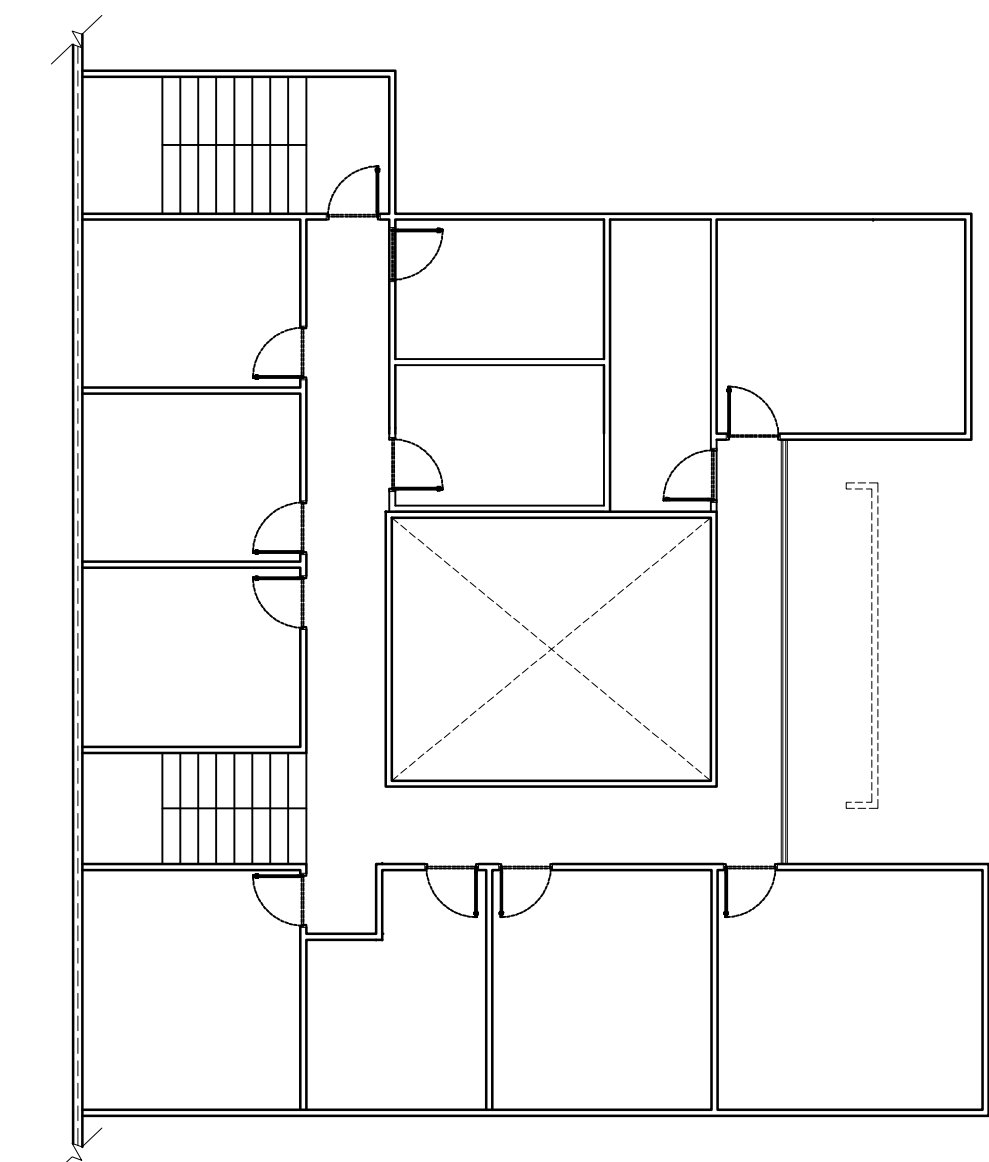

EXISTING SPACE
4,403 SQ.FT

**SECOND FLOOR
EXISTING BUILDING NO. 3**

**FIRST FLOOR
EXISTING BUILDING NO. 3**

EXISTING SPACE
337 SQ.FT

**SECOND FLOOR
EXISTING BUILDING NO. 3**

EXISTING SPACE
1,919 SQ.FT

CROWN PARK DRIVE
HOUSTON, TX 77067

SC: 3/32"=1'-0"

24"x36"

FLOOR PLAN

SHEET NO.

A-3