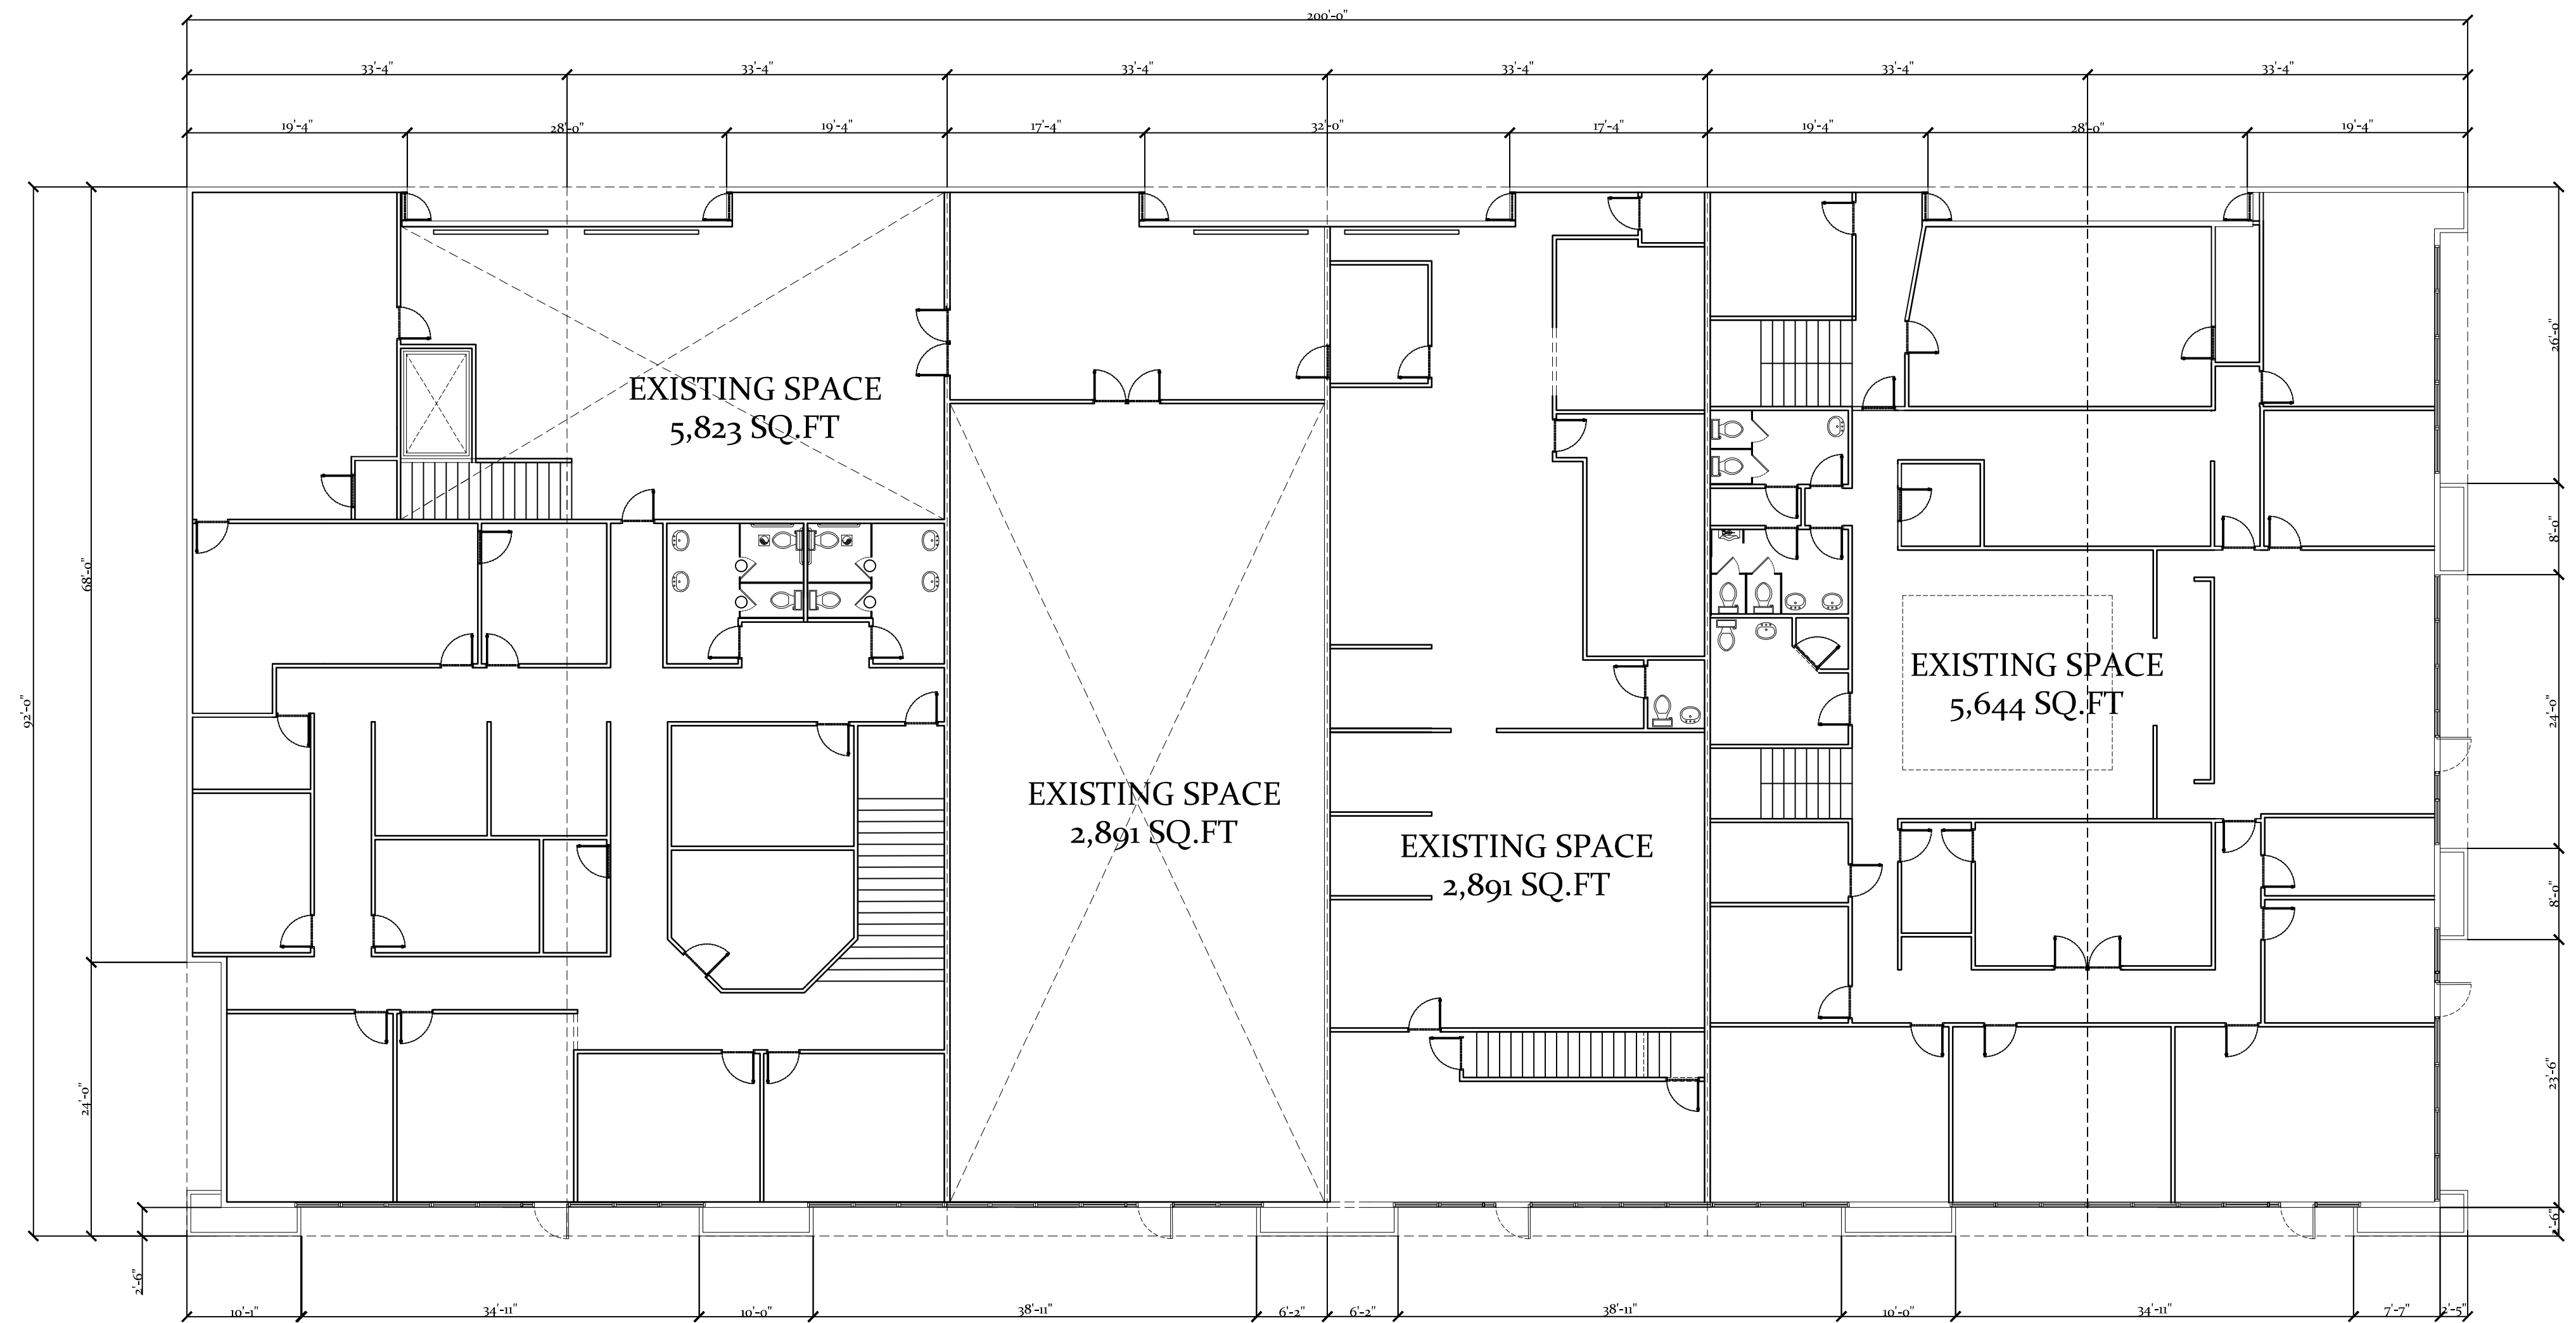

EXISTING SPACE
4,403 SQ.FT

**SECOND FLOOR
EXISTING BUILDING NO. 3**

**FIRST FLOOR
EXISTING BUILDING NO. 3**

EXISTING SPACE
337 SQ.FT

**SECOND FLOOR
EXISTING BUILDING NO. 3**

EXISTING SPACE
1,919 SQ.FT

CROWN PARK DRIVE
HOUSTON, TX 77067

SC: 3/32"=1'-0"

24"x36"

FLOOR PLAN

SHEET NO.

A-3