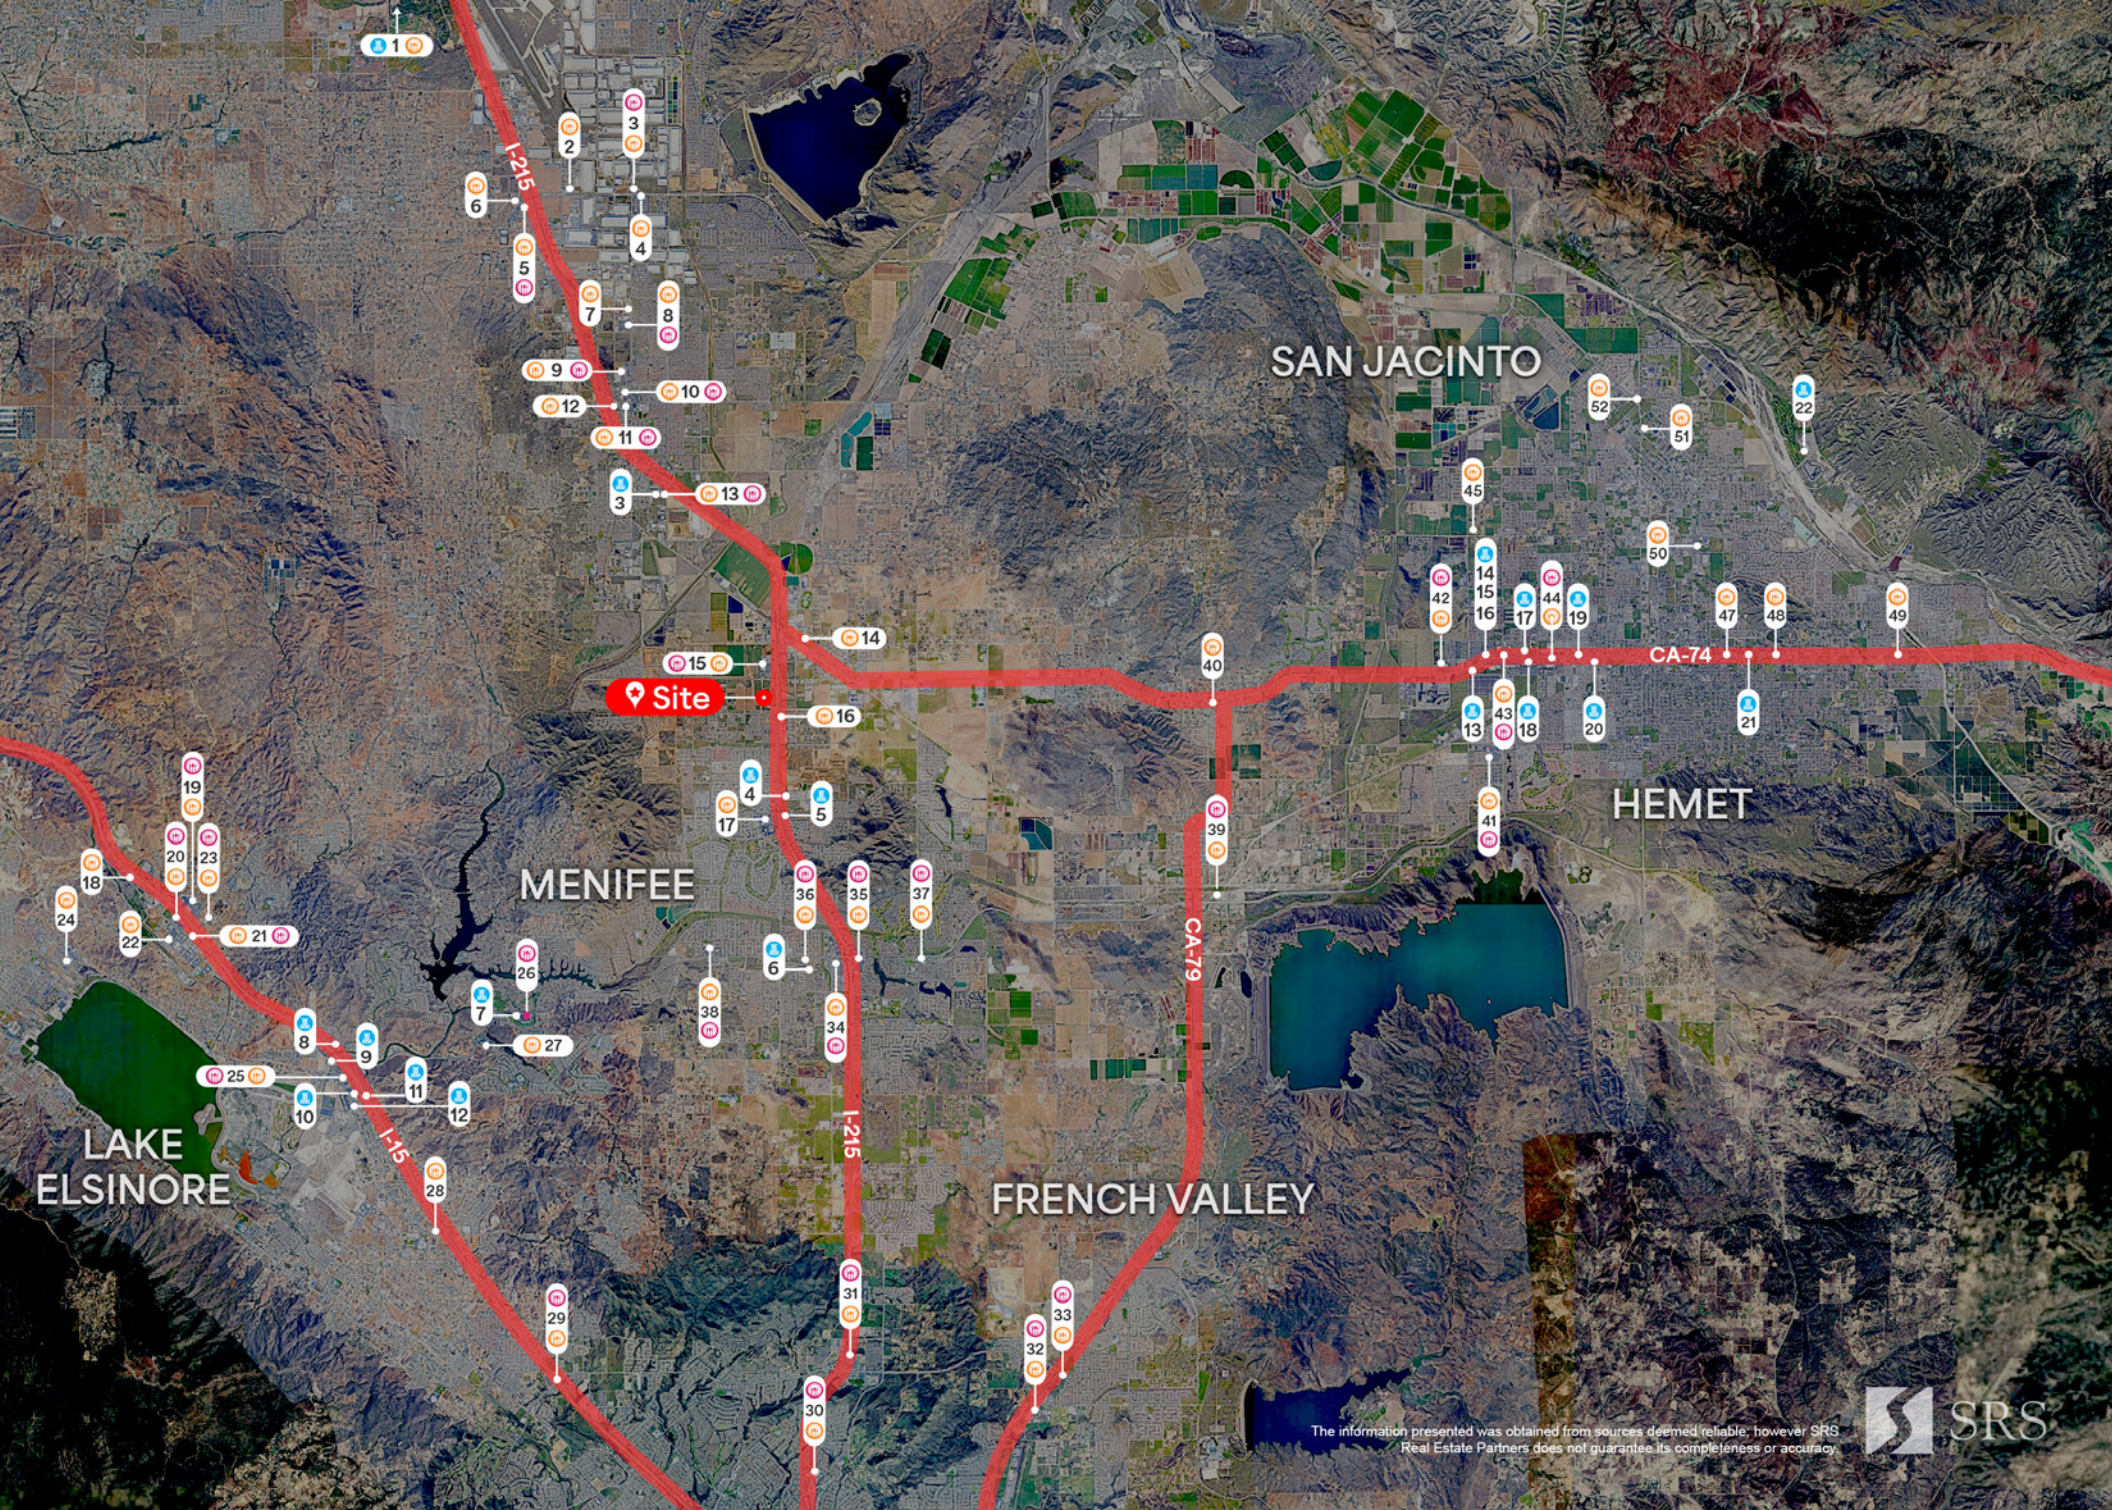

The information presented was obtained from sources deemed reliable, however SRS Real Estate Partners does not guarantee its completeness or accuracy.

Hotel Land, Pad Drive-Thru & Shop Opportunities

NEC Ethanac Rd & Green Valley Pkwy | Perris, CA 92585

Surrounding Fast Food / Pad Drive-Thru

1	In-N-Out Burger
2	Harry's Café
3	McDonald's, Starbucks
4	Del Taco, Farmer Boys
5	Jack in the Box
6	Farmer Boys
7	Wienerschnitzel, Jack in the Box
8	Little Caesars Pizza, KFC, Taco Bell
9	Wendy's, Panda Express, Starbucks
10	Burger King, Del Taco, Chick-fil-A
11	El Pollo Loco, Carl's Jr.
12	In-N-Out Burger
13	Jack in the Box, Popeyes Louisiana Kitchen, Del Taco, Gus Jr, Little Caesars Pizza
14	Jack in the Box
15	Del Taco, Carl's Jr., Starbucks
16	KFC
17	McDonald's, Jack in the Box
19	Starbucks, Del Taco, Popeyes Louisiana Kitchen, Wendy's, Burger King
20	Farmer Boys, El Pollo Loco
21	Miguel's Jr., Panera Bread
22	McDonald's
23	Taco Bell, Raising Cane's Chicken Fingers, Chipotle Mexican Grill
24	KFC, Taco Bell
25	Carl's Jr., McDonald's, Jack in the Box, Del Taco, Dutch Bros Coffee, Pizza Hut, El Pollo Loco, Starbucks, In-N-Out Burger
27	Starbucks, Jack in the Box, Papa Johns Pizza
28	Jack in the Box, El Rey Mexican Grill, Popeyes Louisiana Kitchen
29	Jack in the Box, Del Taco, McDonald's, Panda Express, Chipotle Mexican Grill, El Pollo Loco, Yellow Basket Restaurant Wildomar, Taco Bell, Dunkin', Habit Burger & Grill
30	Cotija's Mexican Grill & Seafood, Taco Bell, Starbucks, In-N-Out Burger, Miguel's Jr., Jack in the Box, McDonald's,
31	Farmer Boys, El Pollo Loco, Starbucks, Raising Cane's Chicken Fingers, Chipotle Mexican Grill, Chick-fil-A, Jack in the Box, Del Taco
32	Popeyes Louisiana Kitchen, Jack in the Box, Farmer Boys, Carl's Jr., Starbucks, Del Taco, El Burrito Taco Shop
33	McDonald's, Chipotle Mexican Grill, El Pollo Loco, Panda Express
34	Chick-fil-A, Krispy Kreme, Sonic Drive-In, El Pollo Loco, In-N-Out Burger, Panera Bread, Miguel's Jr.
35	Raising Cane's Chicken Fingers, The Coffee Bean & Tea Leaf, Jack in the Box, Taco Bell
36	Wendy's, McDonald's, Dunkin'
37	McDonald's, Del Taco, Starbucks, Archibald's Drive-Thru
38	Del Taco, Carl's Jr., Jack in the Box
39	McDonald's, Starbucks, Chipotle Mexican Grill
40	Alberto's Mexican Food
41	Farmer Boys, Starbucks, Farmer Boys, Sonic Drive-In
42	Starbucks
43	Taco Bell, Wienerschnitzel, Carl's Jr., Wendy's, Raising Cane's Chicken Fingers, Del Taco, Jack in the Box, Panera Bread, Arby's, Popeyes Louisiana Kitchen, In-N-Out Burger
44	Panda Express, Starbucks, McDonald's, Burger King
45	Jack in the Box, Starbucks
46	McDonald's, Starbucks, Carl's Jr., Pizza Hut
47	Jack in the Box, McDonald's, Taco Bell

48	KFC, Starbucks, Del Taco
49	Jack in the Box, Carl's Jr., Taco Bell
50	El Pollo Loco, Wendy's, Starbucks, Del Taco, Burger King
51	McDonald's, Dunkin', Taco Bell
52	Jack in the Box, Popeyes, Panda Express, Starbucks, Carl's Jr.

Surrounding QSR / Restaurants