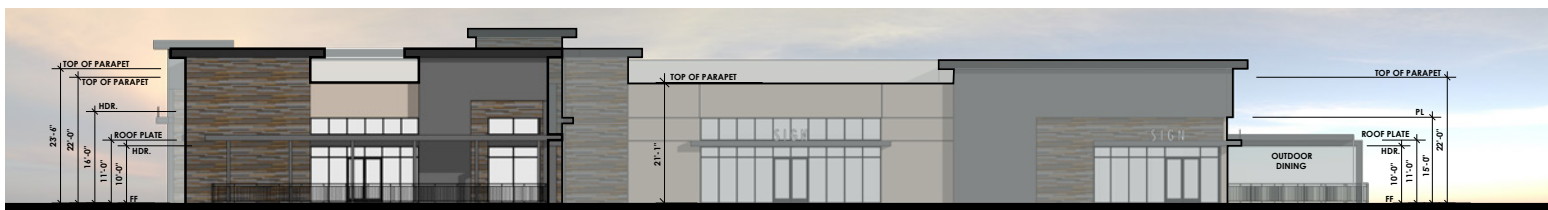

The information presented was obtained from sources deemed reliable; however SRS Real Estate Partners does not guarantee its completeness or accuracy.

CONCEPTUAL RETAIL / SHOP RENDERING

SOUTH ELEVATION

WEST ELEVATION

CONCEPTUAL PAD DRIVE-THRU RENDERING

SOUTH ELEVATION

WEST ELEVATION

CONCEPTUAL HOTEL RENDERING

SOUTH ELEVATION

NORTH ELEVATION

**HIGHLY VISIBLE
DIGITAL PYLON
SIGNAGE ALONG THE
I-215 FREEWAY**

approx. 97,000 CPD