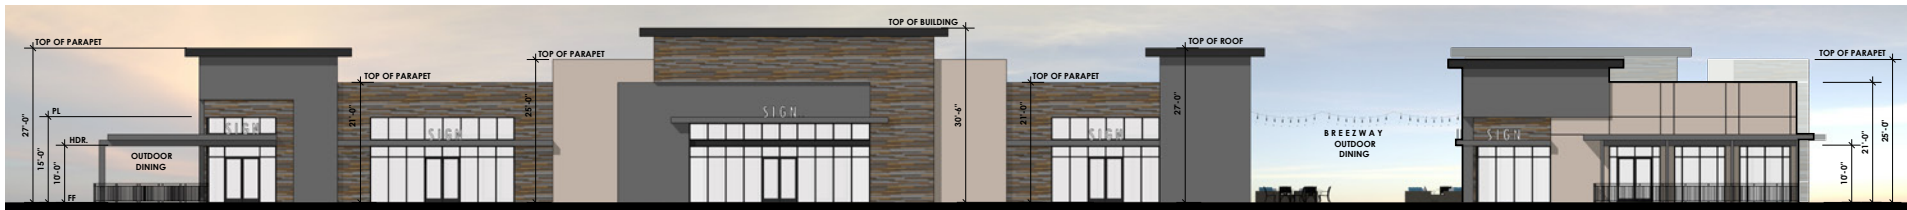

The information presented was obtained from sources deemed reliable; however SRS Real Estate Partners does not guarantee its completeness or accuracy.

CONCEPTUAL RETAIL / SHOP RENDERING

SOUTH ELEVATION

WEST ELEVATION

CONCEPTUAL PAD DRIVE-THRU RENDERING

SOUTH ELEVATION

WEST ELEVATION

CONCEPTUAL HOTEL RENDERING

SOUTH ELEVATION

NORTH ELEVATION

**HIGHLY VISIBLE
DIGITAL PYLON
SIGNAGE ALONG THE
I-215 FREEWAY**

approx. 97,000 CPD