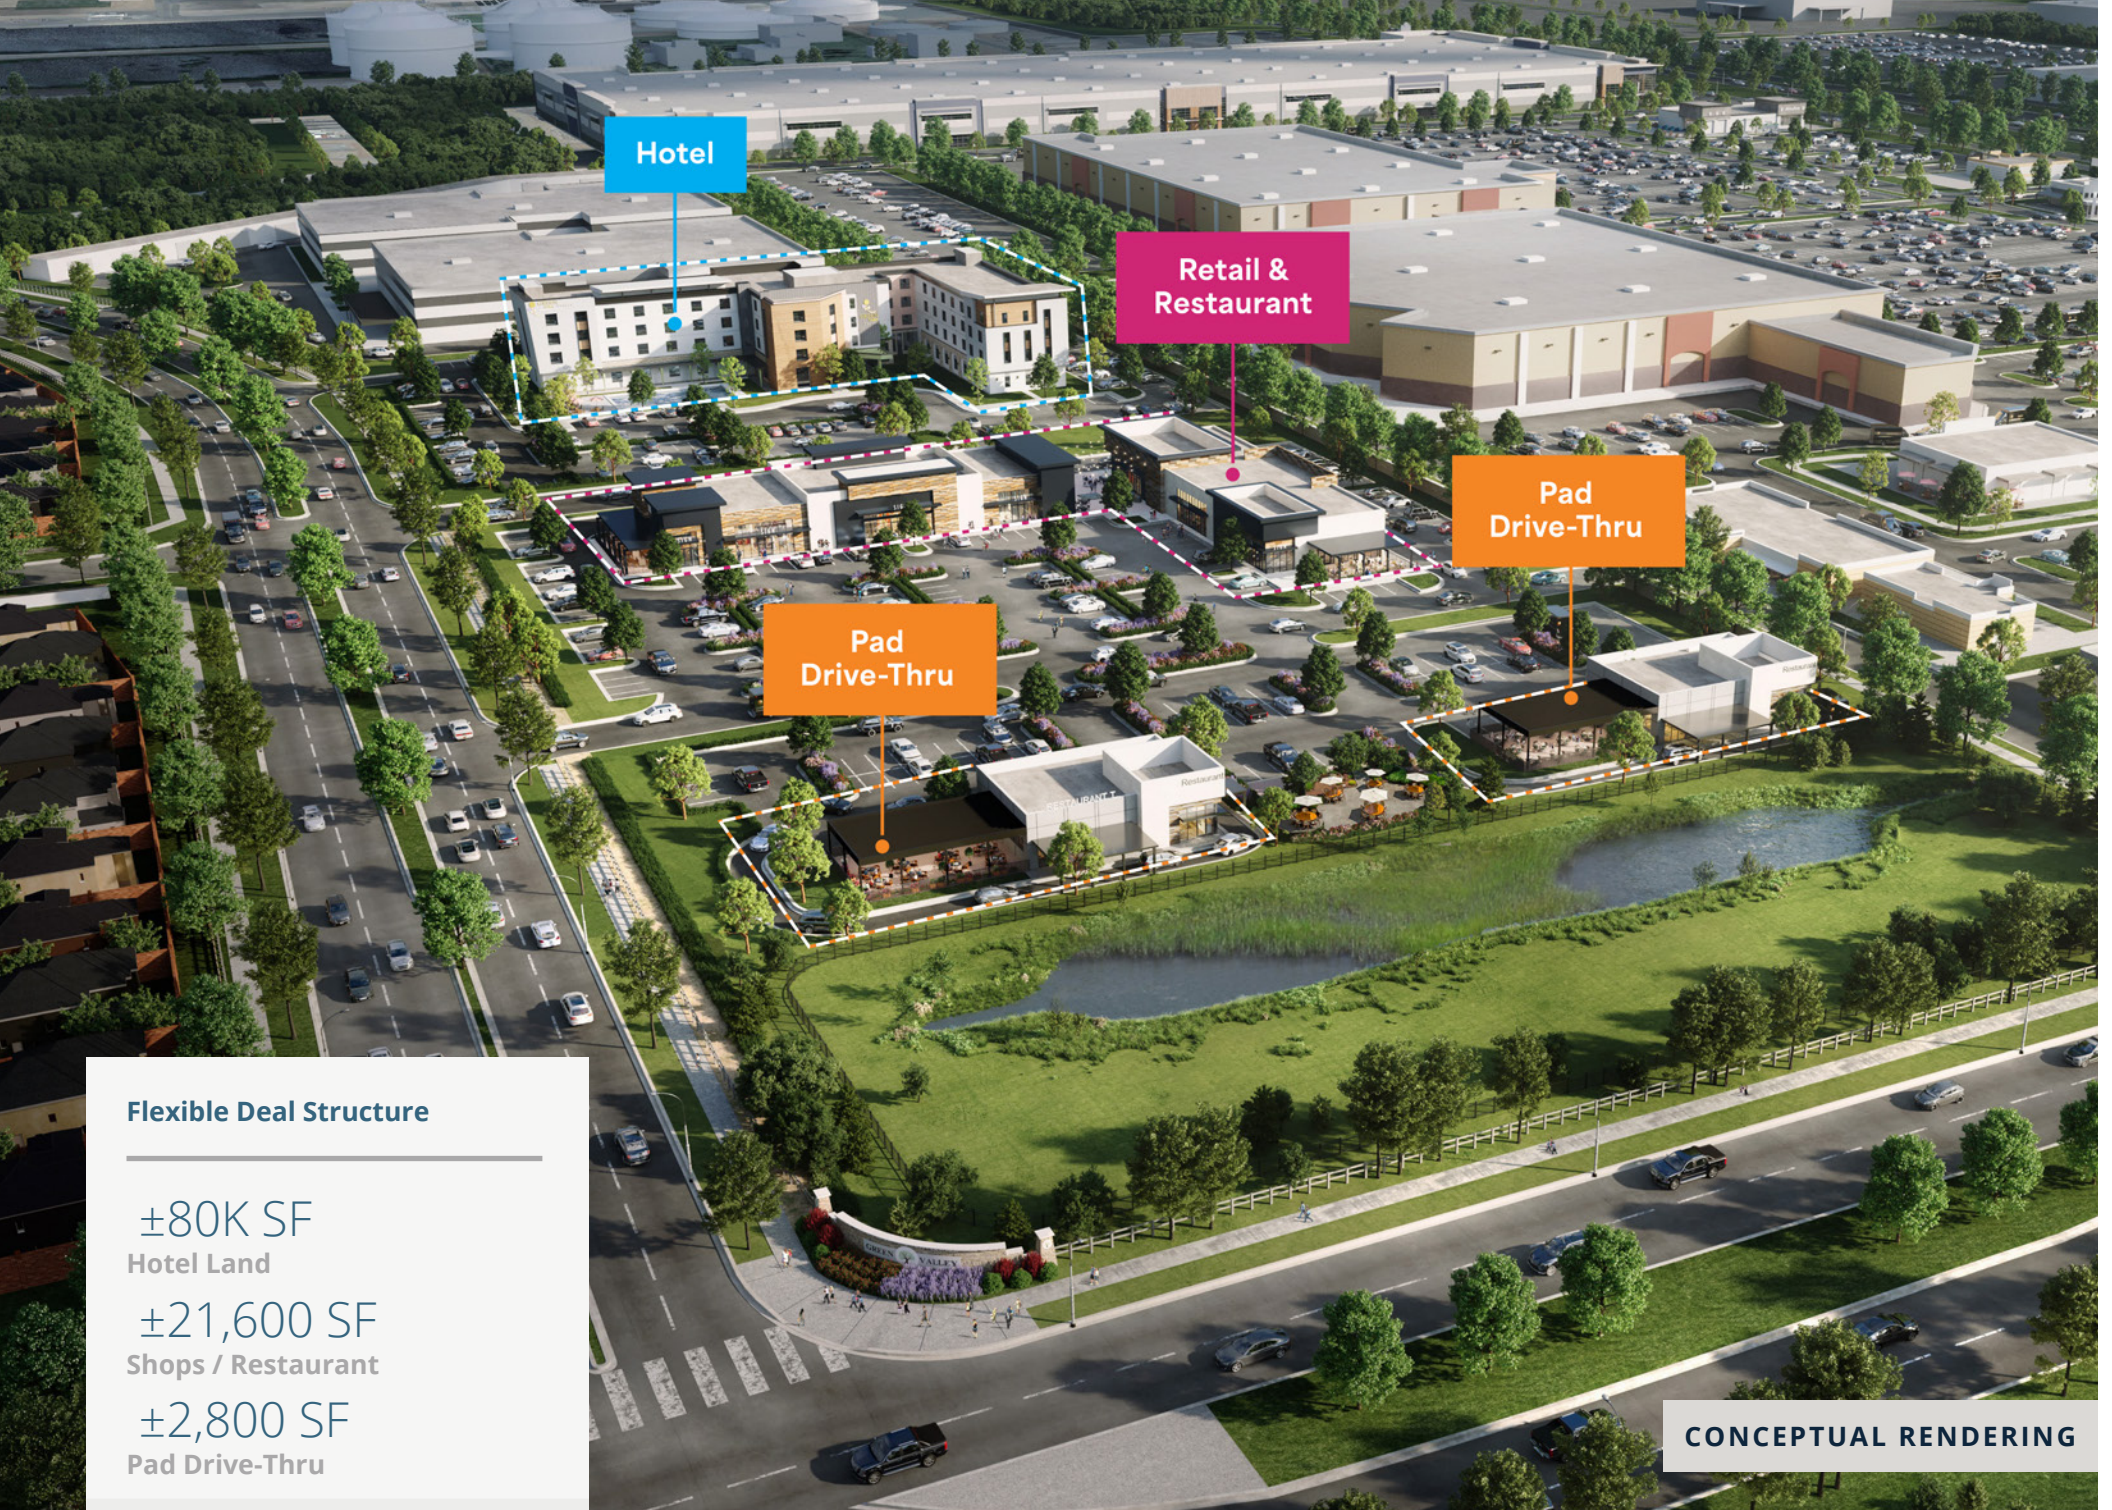

SRSRE.COM

Hotel

Retail & Restaurant

Pad Drive-Thru

Pad Drive-Thru

Flexible Deal Structure

±80K SF
Hotel Land

±21,600 SF
Shops / Restaurant

±2,800 SF
Pad Drive-Thru

CONCEPTUAL RENDERING

CONCEPTUAL SITE PLAN

DIGITAL FREEWAY
PYLON SIGNAGE

I-215 FWY (APPROX. 97,000 CPD)

PROPOSED HOTEL

PROPOSED RETAIL/
RESTAURANT

PROPOSED PAD DRIVE-THRU

jiffy lube

CIRCLE K

BANK OF AMERICA

Starbucks

Quick Quack
CAR WASH

ETHANAC RD (APPROX. 11,800 CPD)

Hotel Land, Pad Drive-Thru & Shop Opportunities

DESCRIPTION

- Mixed-use commercial project with pads, shop and hotel land available
- Flexible deal structure including Ground Lease, BTS, RBTS, Parcel Sale, etc.
- Major daytime population with over 125,000 people within 5 miles
- Underserved trade area
- Freeway digital pylon signage available
- High residential growth under construction to the west along Ethanac Rd