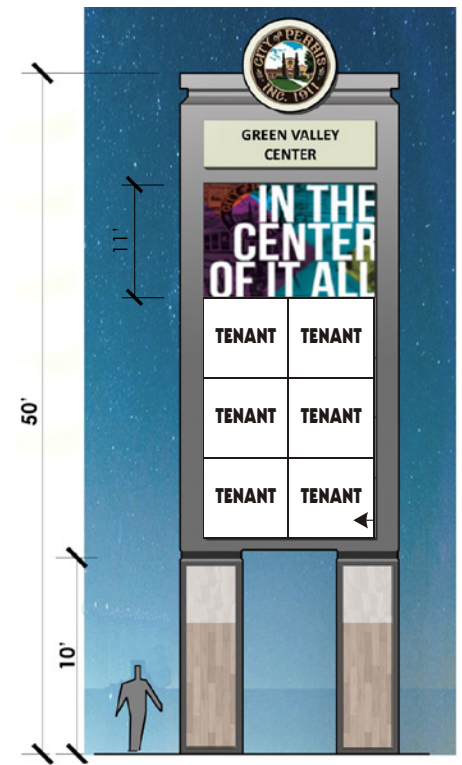

CONCEPTUAL PAD DRIVE-THRU RENDERING

SOUTH ELEVATION

WEST ELEVATION

CONCEPTUAL HOTEL RENDERING

SOUTH ELEVATION

NORTH ELEVATION

**HIGHLY VISIBLE
DIGITAL PYLON
SIGNAGE ALONG THE
I-215 FREEWAY**

approx. 97,000 CPD