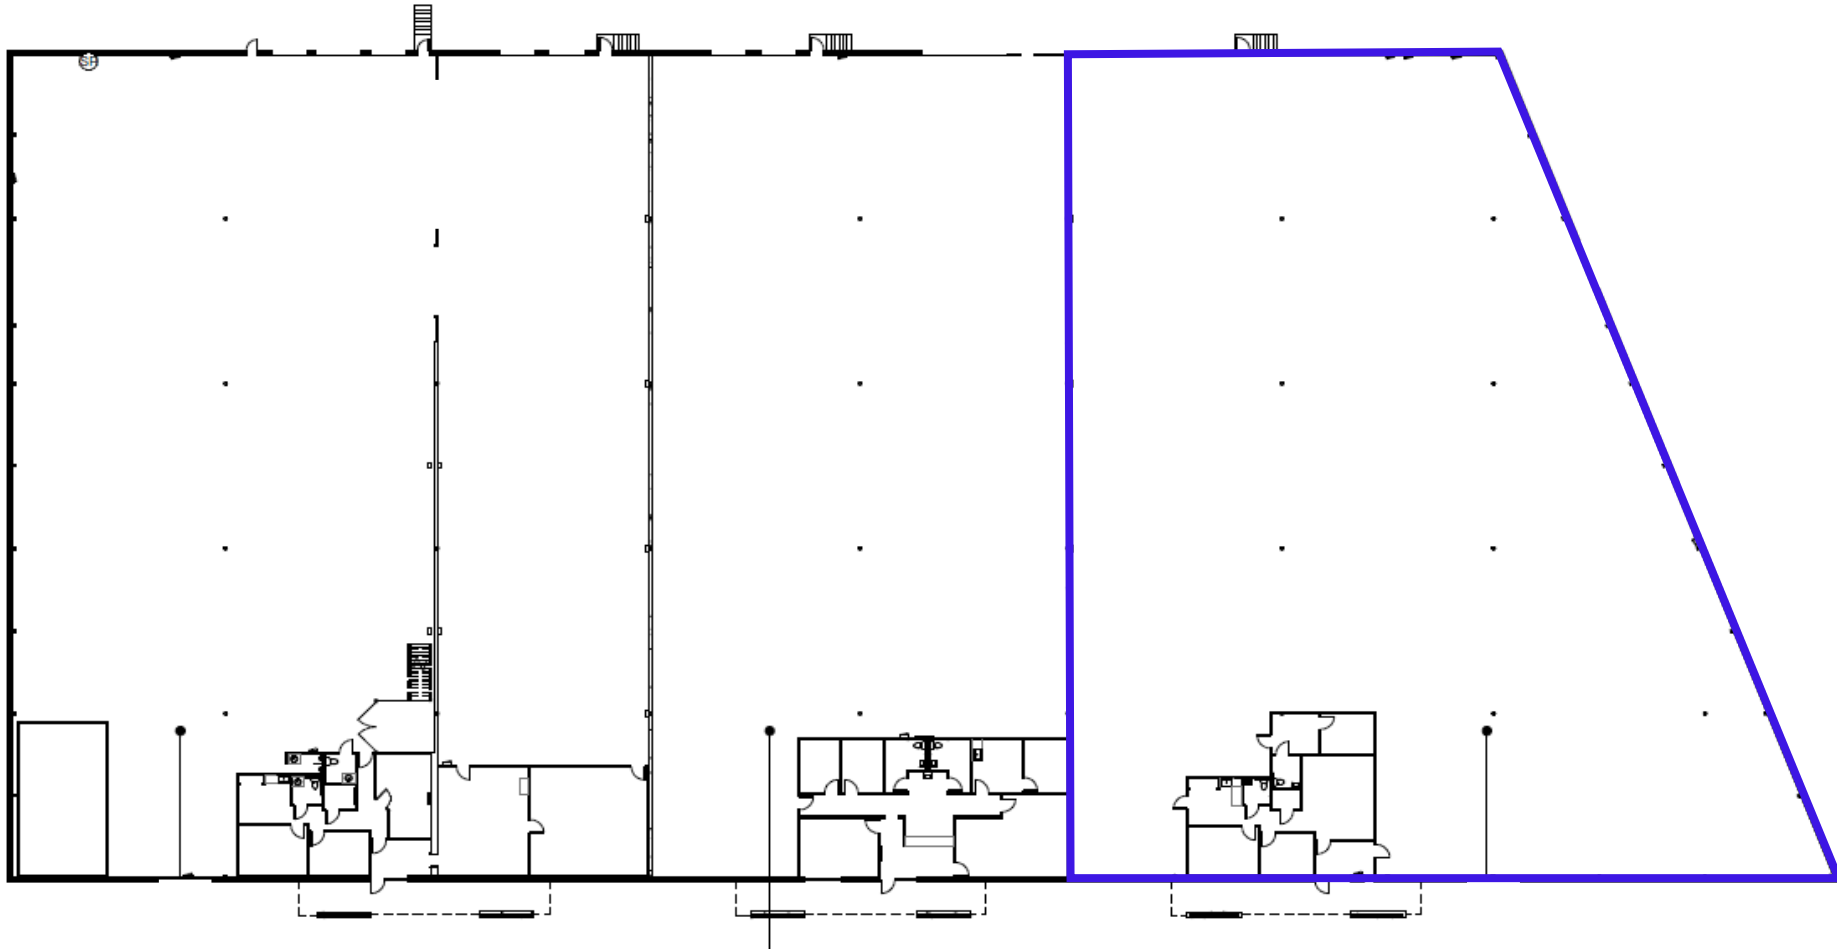

king Industrial
Realty, Inc.
Industrial • Commercial • Investment

SPACE FOR LEASE - INFORMATION

- **2Q24 MAKE READY (OFFICE + WAREHOUSE)**
- **TOTAL SF:** 25,851
- **OFFICE SF:** 1,784
- **WAREHOUSE SF:** 24,067
- **CLEAR HEIGHT:** 20'
- **DRIVE IN DOORS:** 2 (1 OVERSIZED)
- **SPRINKLER:** WET STANDARD
- **COLUMN SPACING:** 38' x 47'
- **DISTANCE TO I-20:** 3 MILES
- **TRUCK COURT:** 120' DEPTH
- **BUILDING POWER:** 3,000 AMPS

FOR LEASE

25,851 SF AVAILABLE
455 GREAT SOUTHWEST PKWY | SUITE C
ATLANTA, GEORGIA

king Industrial Realty, Inc.
Industrial • Commercial • Investment

GREAT SW PKWY

Stonelake
CAPITAL PARTNERS

FOR LEASE

25,851 SF AVAILABLE
455 GREAT SOUTHWEST PKWY | SUITE C
ATLANTA, GEORGIA

FOR LEASE

25,851 SF AVAILABLE
455 GREAT SOUTHWEST PKWY | SUITE C
ATLANTA, GEORGIA

king Industrial Realty, Inc.
Industrial • Commercial • Investment

FOR LEASE

25,851 SF AVAILABLE
455 GREAT SOUTHWEST PKWY | SUITE C
ATLANTA, GEORGIA