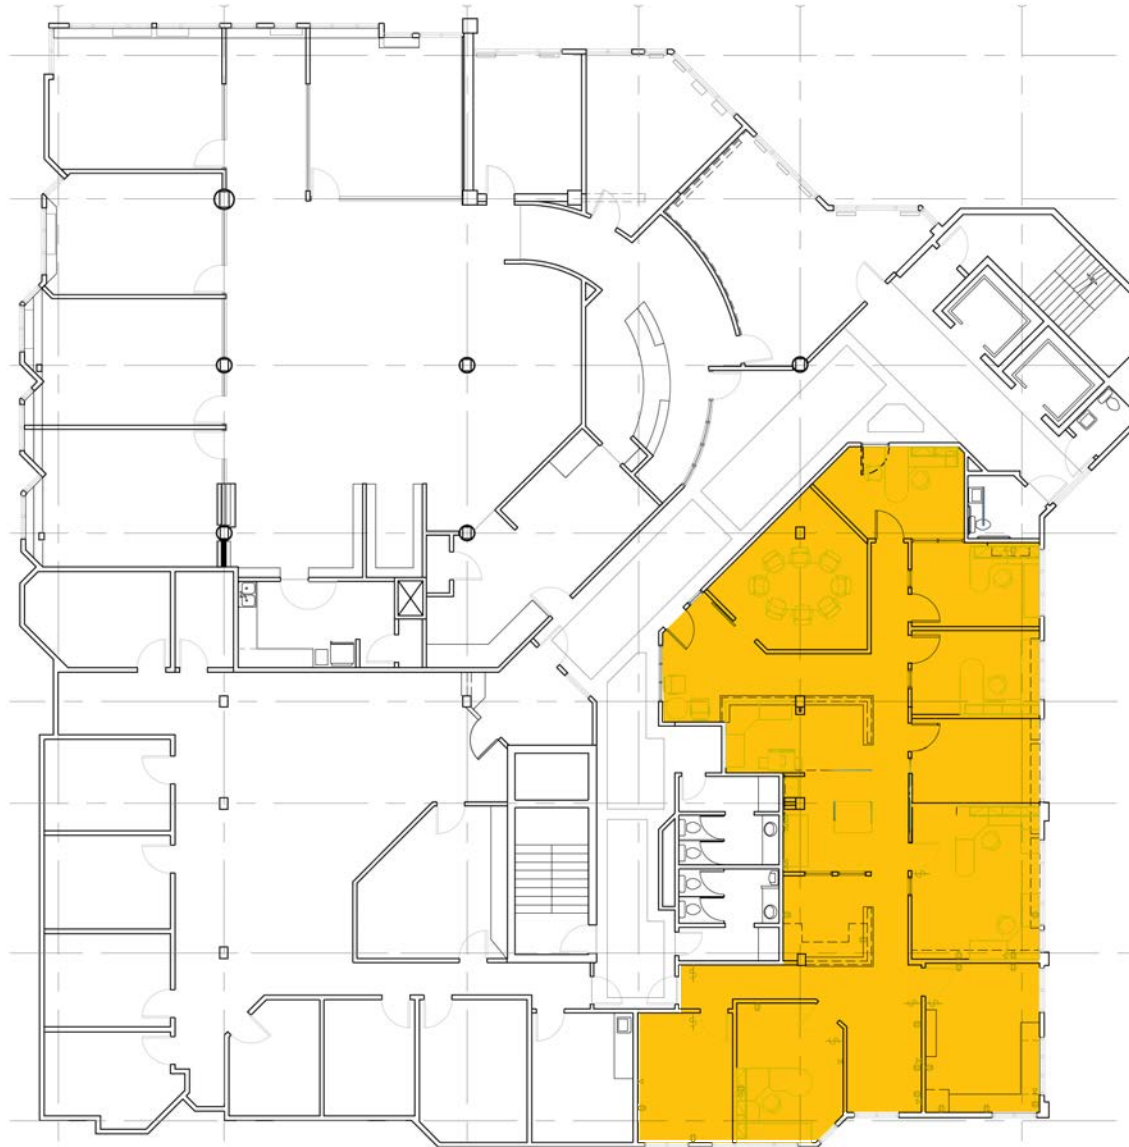

Floor Plan | Suite 400

101 East Broadway
Eugene OR 97401

Evans
Elder
Brown &
Seubert

COMMERCIAL REAL ESTATE

CONTACT

**Jeff
Elder**

jeff@eebcre.com

**Ashley
Hope
Elder**

ashley@eebcre.com

(541) 345-4860

101 East Broadway
Suite #101
Eugene, OR 97401

Licensed in the
State of Oregon.

Suite 400

4TH FL | 2,711 RSF