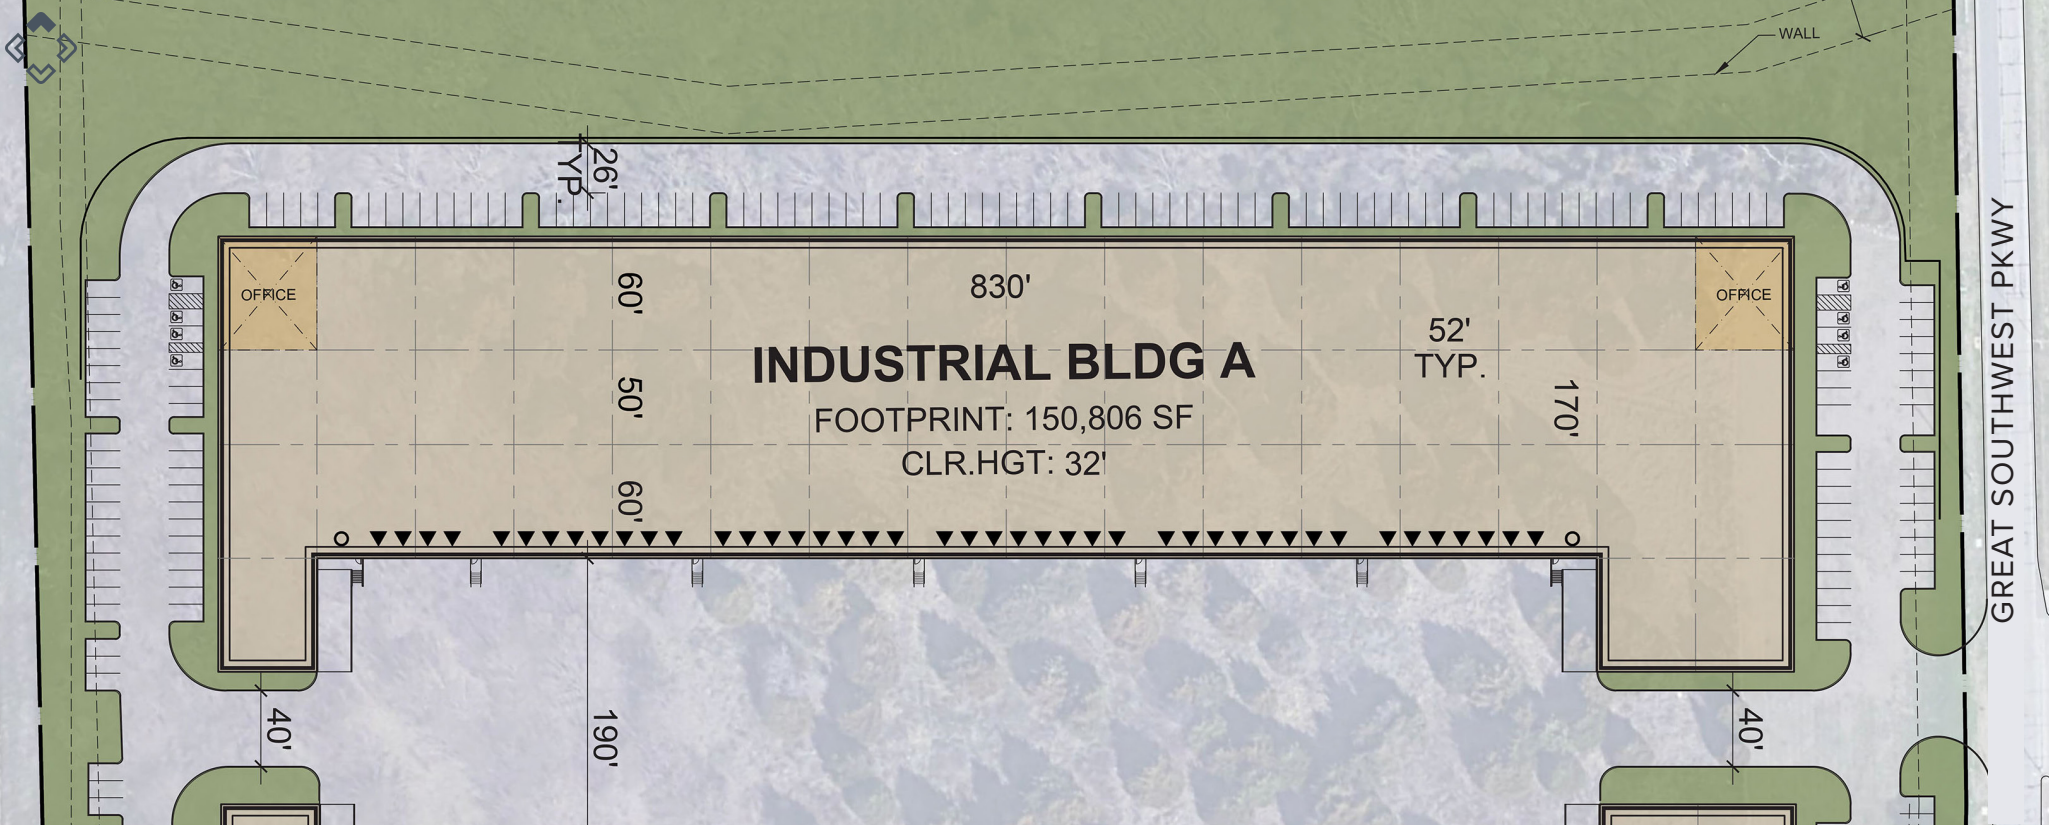

Owned By:

Leased by:

BUILDING A

- 150,806 SF Total
- 2,621 SF Office
- 32' Clear Height
- 43 Dock High
- 2 Ramp
- 170' building depth
- 156 parking spaces
- 190' shared truck court
- Rear Load Configuration

BUILDING B

- 134,059 SF Total
- 2,648 SF Office
- 24' Clear Height
- 43 Dock High
- 2 Ramp
- 150' building depth
- 167 parking spaces
- 190' shared truck court
- Rear Load Configuration

LUKE DAVIS, SIOR
ldavis@streamrealty.com
214.267.0420

SARAH OZANNE, SIOR
sarah.ozanne@streamrealty.com
214.210.1281

Owned By:

Leased by:

BUILDING A

Total SF:	150,806 SF	Building Depth	170'
Office SF:	2,621 SF	Parking Spaces	156
Clear Height:	32'	Shared Truck Court	190'
Dock High Doors:	43	Loading	Rear Load
Ramps:	2		

SPEC OFFICE PLAN

LUKE DAVIS, SIOR
 ldavis@streamrealty.com
 214.267.0420

SARAH OZANNE, SIOR
 sarah.ozanne@streamrealty.com
 214.210.1281

Owned By:

Leased by:

BUILDING B

Total SF:	134,059 SF	Building Depth	150'
Office SF:	2,648 SF	Parking Spaces	167
Clear Height:	24'	Shared Truck Court	190'
Dock High Doors:	43	Loading	Rear Load
Ramps:	2		