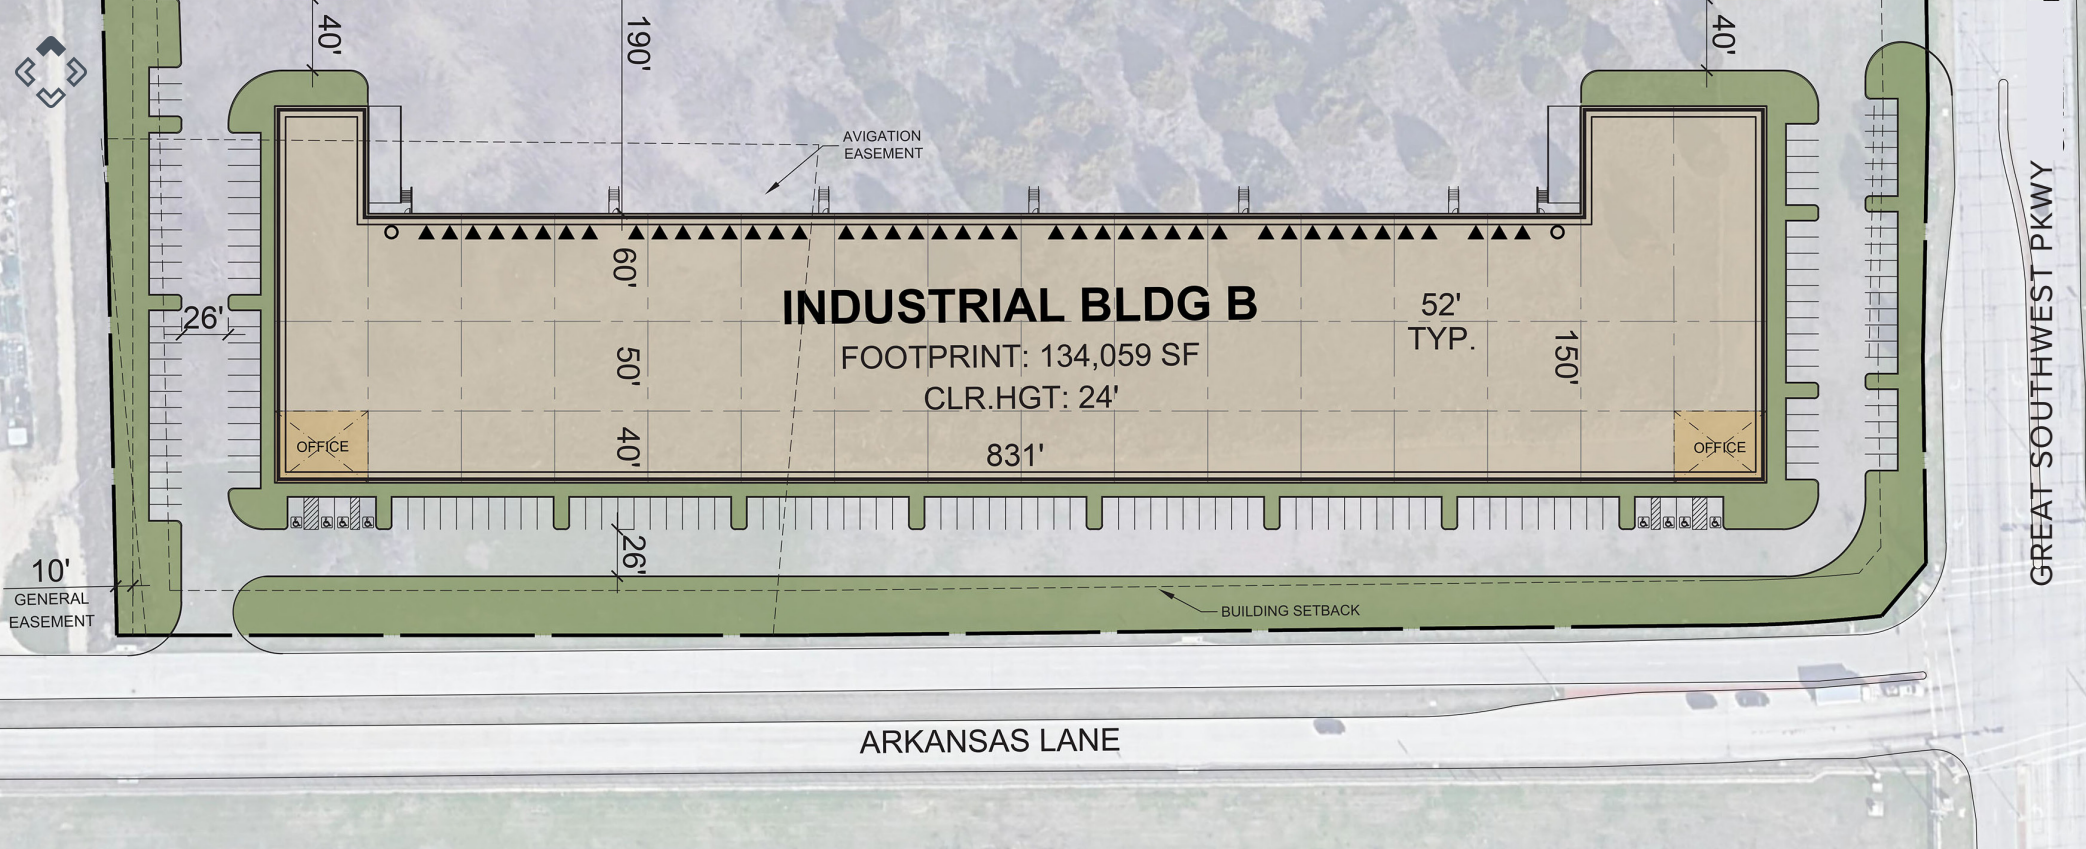

Owned By:

Leased by:

BUILDING A

- 150,806 SF Total
- 2,621 SF Office
- 32' Clear Height
- 43 Dock High
- 2 Ramp
- 170' building depth
- 156 parking spaces
- 190' shared truck court
- Rear Load Configuration

BUILDING B

- 134,059 SF Total
- 2,648 SF Office
- 24' Clear Height
- 43 Dock High
- 2 Ramp
- 150' building depth
- 167 parking spaces
- 190' shared truck court
- Rear Load Configuration

LUKE DAVIS, SIOR
ldavis@streamrealty.com
214.267.0420

SARAH OZANNE, SIOR
sarah.ozanne@streamrealty.com
214.210.1281

Owned By:

Leased by:

BUILDING A

Total SF:	150,806 SF	Building Depth	170'
Office SF:	2,621 SF	Parking Spaces	156
Clear Height:	32'	Shared Truck Court	190'
Dock High Doors:	43	Loading	Rear Load
Ramps:	2		

SPEC OFFICE PLAN

LUKE DAVIS, SIOR
 ldavis@streamrealty.com
 214.267.0420

SARAH OZANNE, SIOR
 sarah.ozanne@streamrealty.com
 214.210.1281

Owned By:

Leased by:

BUILDING B

Total SF:	134,059 SF	Building Depth	150'
Office SF:	2,648 SF	Parking Spaces	167
Clear Height:	24'	Shared Truck Court	190'
Dock High Doors:	43	Loading	Rear Load
Ramps:	2		