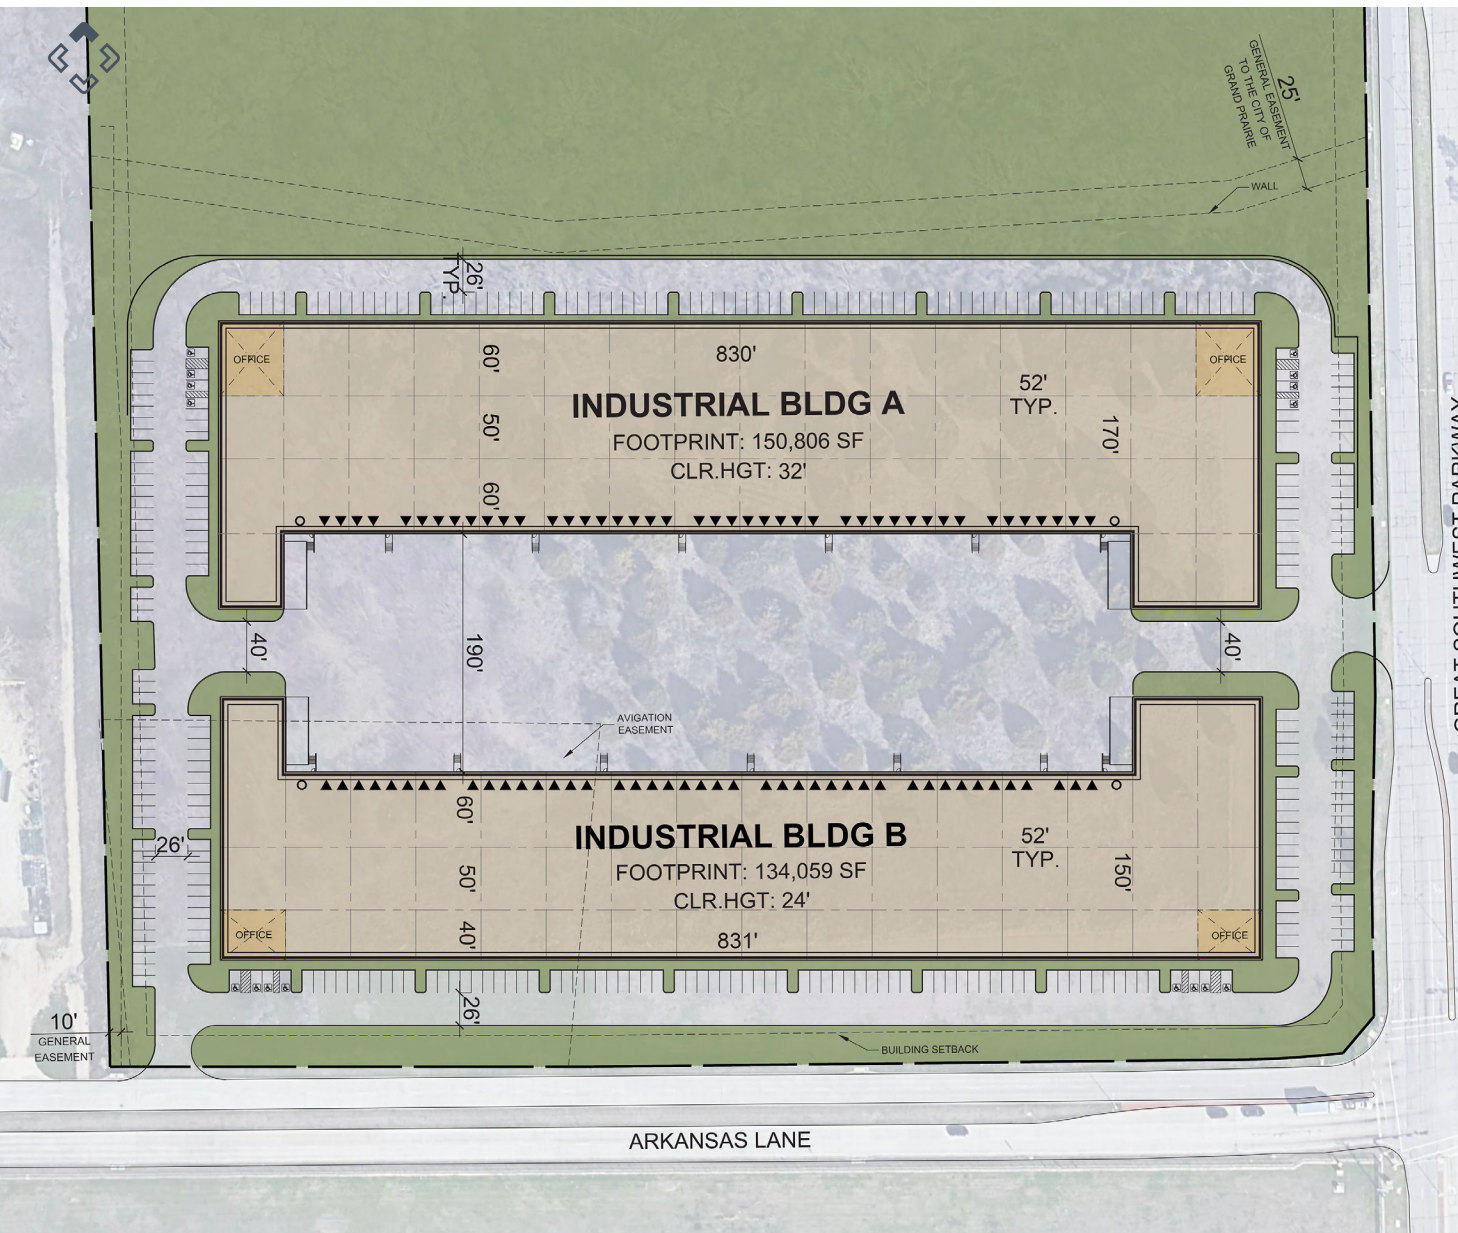

Owned By:

Leased by:

BUILDING A

- 150,806 SF Total
- 2,621 SF Office
- 32' Clear Height
- 43 Dock High
- 2 Ramp
- 170' building depth
- 156 parking spaces
- 190' shared truck court
- Rear Load Configuration

BUILDING B

- 134,059 SF Total
- 2,648 SF Office
- 24' Clear Height
- 43 Dock High
- 2 Ramp
- 150' building depth
- 167 parking spaces
- 190' shared truck court
- Rear Load Configuration

LUKE DAVIS, SIOR
ldavis@streamrealty.com
214.267.0420

SARAH OZANNE, SIOR
sarah.ozanne@streamrealty.com
214.210.1281

Owned By:

Leased by:

BUILDING A

Total SF:	150,806 SF	Building Depth	170'
Office SF:	2,621 SF	Parking Spaces	156
Clear Height:	32'	Shared Truck Court	190'
Dock High Doors:	43	Loading	Rear Load
Ramps:	2		

SPEC OFFICE PLAN

LUKE DAVIS, SIOR
 ldavis@streamrealty.com
 214.267.0420

SARAH OZANNE, SIOR
 sarah.ozanne@streamrealty.com
 214.210.1281

Owned By:

Leased by:

BUILDING B

Total SF:	134,059 SF	Building Depth	150'
Office SF:	2,648 SF	Parking Spaces	167
Clear Height:	24'	Shared Truck Court	190'
Dock High Doors:	43	Loading	Rear Load
Ramps:	2		