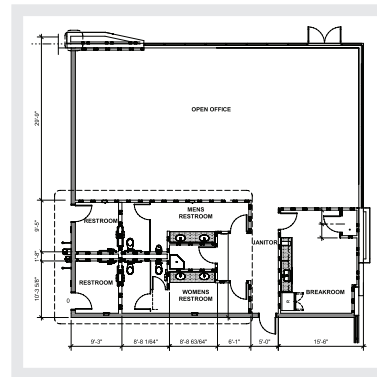

Owned By:

Leased by:

BUILDING A

- 150,806 SF Total
- 2,621 SF Office
- 32' Clear Height
- 43 Dock High
- 2 Ramp
- 170' building depth
- 156 parking spaces
- 190' shared truck court
- Rear Load Configuration

BUILDING B

- 134,059 SF Total
- 2,648 SF Office
- 24' Clear Height
- 43 Dock High
- 2 Ramp
- 150' building depth
- 167 parking spaces
- 190' shared truck court
- Rear Load Configuration

LUKE DAVIS, SIOR
ldavis@streamrealty.com
214.267.0420

SARAH OZANNE, SIOR
sarah.ozanne@streamrealty.com
214.210.1281

Owned By:

Leased by:

BUILDING A

Total SF:	150,806 SF	Building Depth	170'
Office SF:	2,621 SF	Parking Spaces	156
Clear Height:	32'	Shared Truck Court	190'
Dock High Doors:	43	Loading	Rear Load
Ramps:	2		

SPEC OFFICE PLAN

LUKE DAVIS, SIOR
 ldavis@streamrealty.com
 214.267.0420

SARAH OZANNE, SIOR
 sarah.ozanne@streamrealty.com
 214.210.1281

Owned By:

Leased by:

BUILDING B

Total SF:	134,059 SF	Building Depth	150'
Office SF:	2,648 SF	Parking Spaces	167
Clear Height:	24'	Shared Truck Court	190'
Dock High Doors:	43	Loading	Rear Load
Ramps:	2		