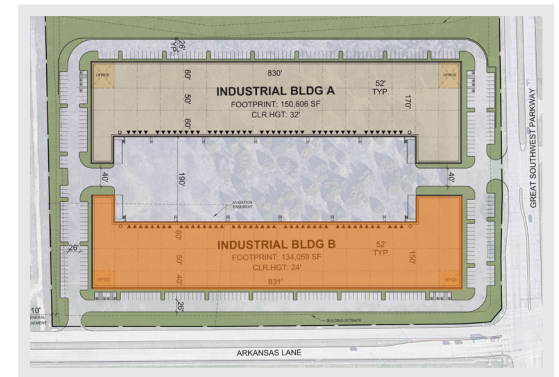

SPEC OFFICE PLAN

LUKE DAVIS, SIOR
ldavis@streamrealty.com
214.267.0420

SARAH OZANNE, SIOR
sarah.ozanne@streamrealty.com
214.210.1281

Owned By:

Leased by: