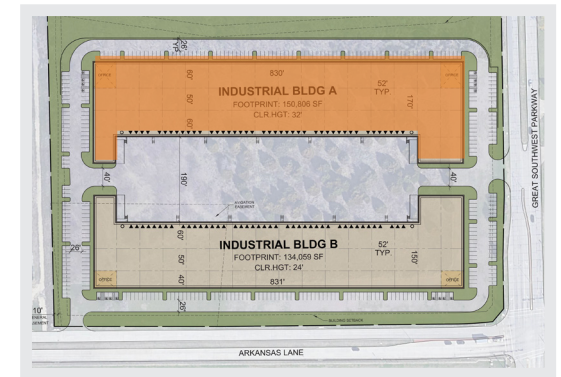

Owned By:

Leased by:

BUILDING A

- 150,806 SF Total
- 2,621 SF Office
- 32' Clear Height
- 43 Dock High
- 2 Ramp
- 170' building depth
- 156 parking spaces
- 190' shared truck court
- Rear Load Configuration

BUILDING B

- 134,059 SF Total
- 2,648 SF Office
- 24' Clear Height
- 43 Dock High
- 2 Ramp
- 150' building depth
- 167 parking spaces
- 190' shared truck court
- Rear Load Configuration

LUKE DAVIS, SIOR
ldavis@streamrealty.com
214.267.0420

SARAH OZANNE, SIOR
sarah.ozanne@streamrealty.com
214.210.1281

Owned By:

Leased by:

BUILDING A

Total SF:	150,806 SF	Building Depth	170'
Office SF:	2,621 SF	Parking Spaces	156
Clear Height:	32'	Shared Truck Court	190'
Dock High Doors:	43	Loading	Rear Load
Ramps:	2		

SPEC OFFICE PLAN

LUKE DAVIS, SIOR
 ldavis@streamrealty.com
 214.267.0420

SARAH OZANNE, SIOR
 sarah.ozanne@streamrealty.com
 214.210.1281

Owned By:

Leased by:

BUILDING B

Total SF:	134,059 SF	Building Depth	150'
Office SF:	2,648 SF	Parking Spaces	167
Clear Height:	24'	Shared Truck Court	190'
Dock High Doors:	43	Loading	Rear Load
Ramps:	2		