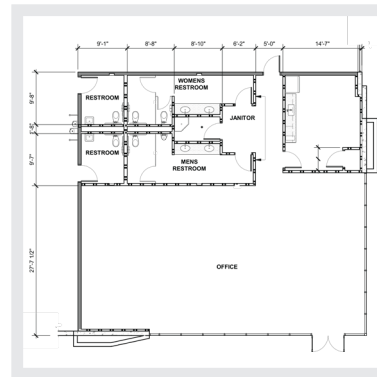

SPEC OFFICE PLAN

LUKE DAVIS, SIOR
ldavis@streamrealty.com
214.267.0420

SARAH OZANNE, SIOR
sarah.ozanne@streamrealty.com
214.210.1281

Owned By:

Leased by: