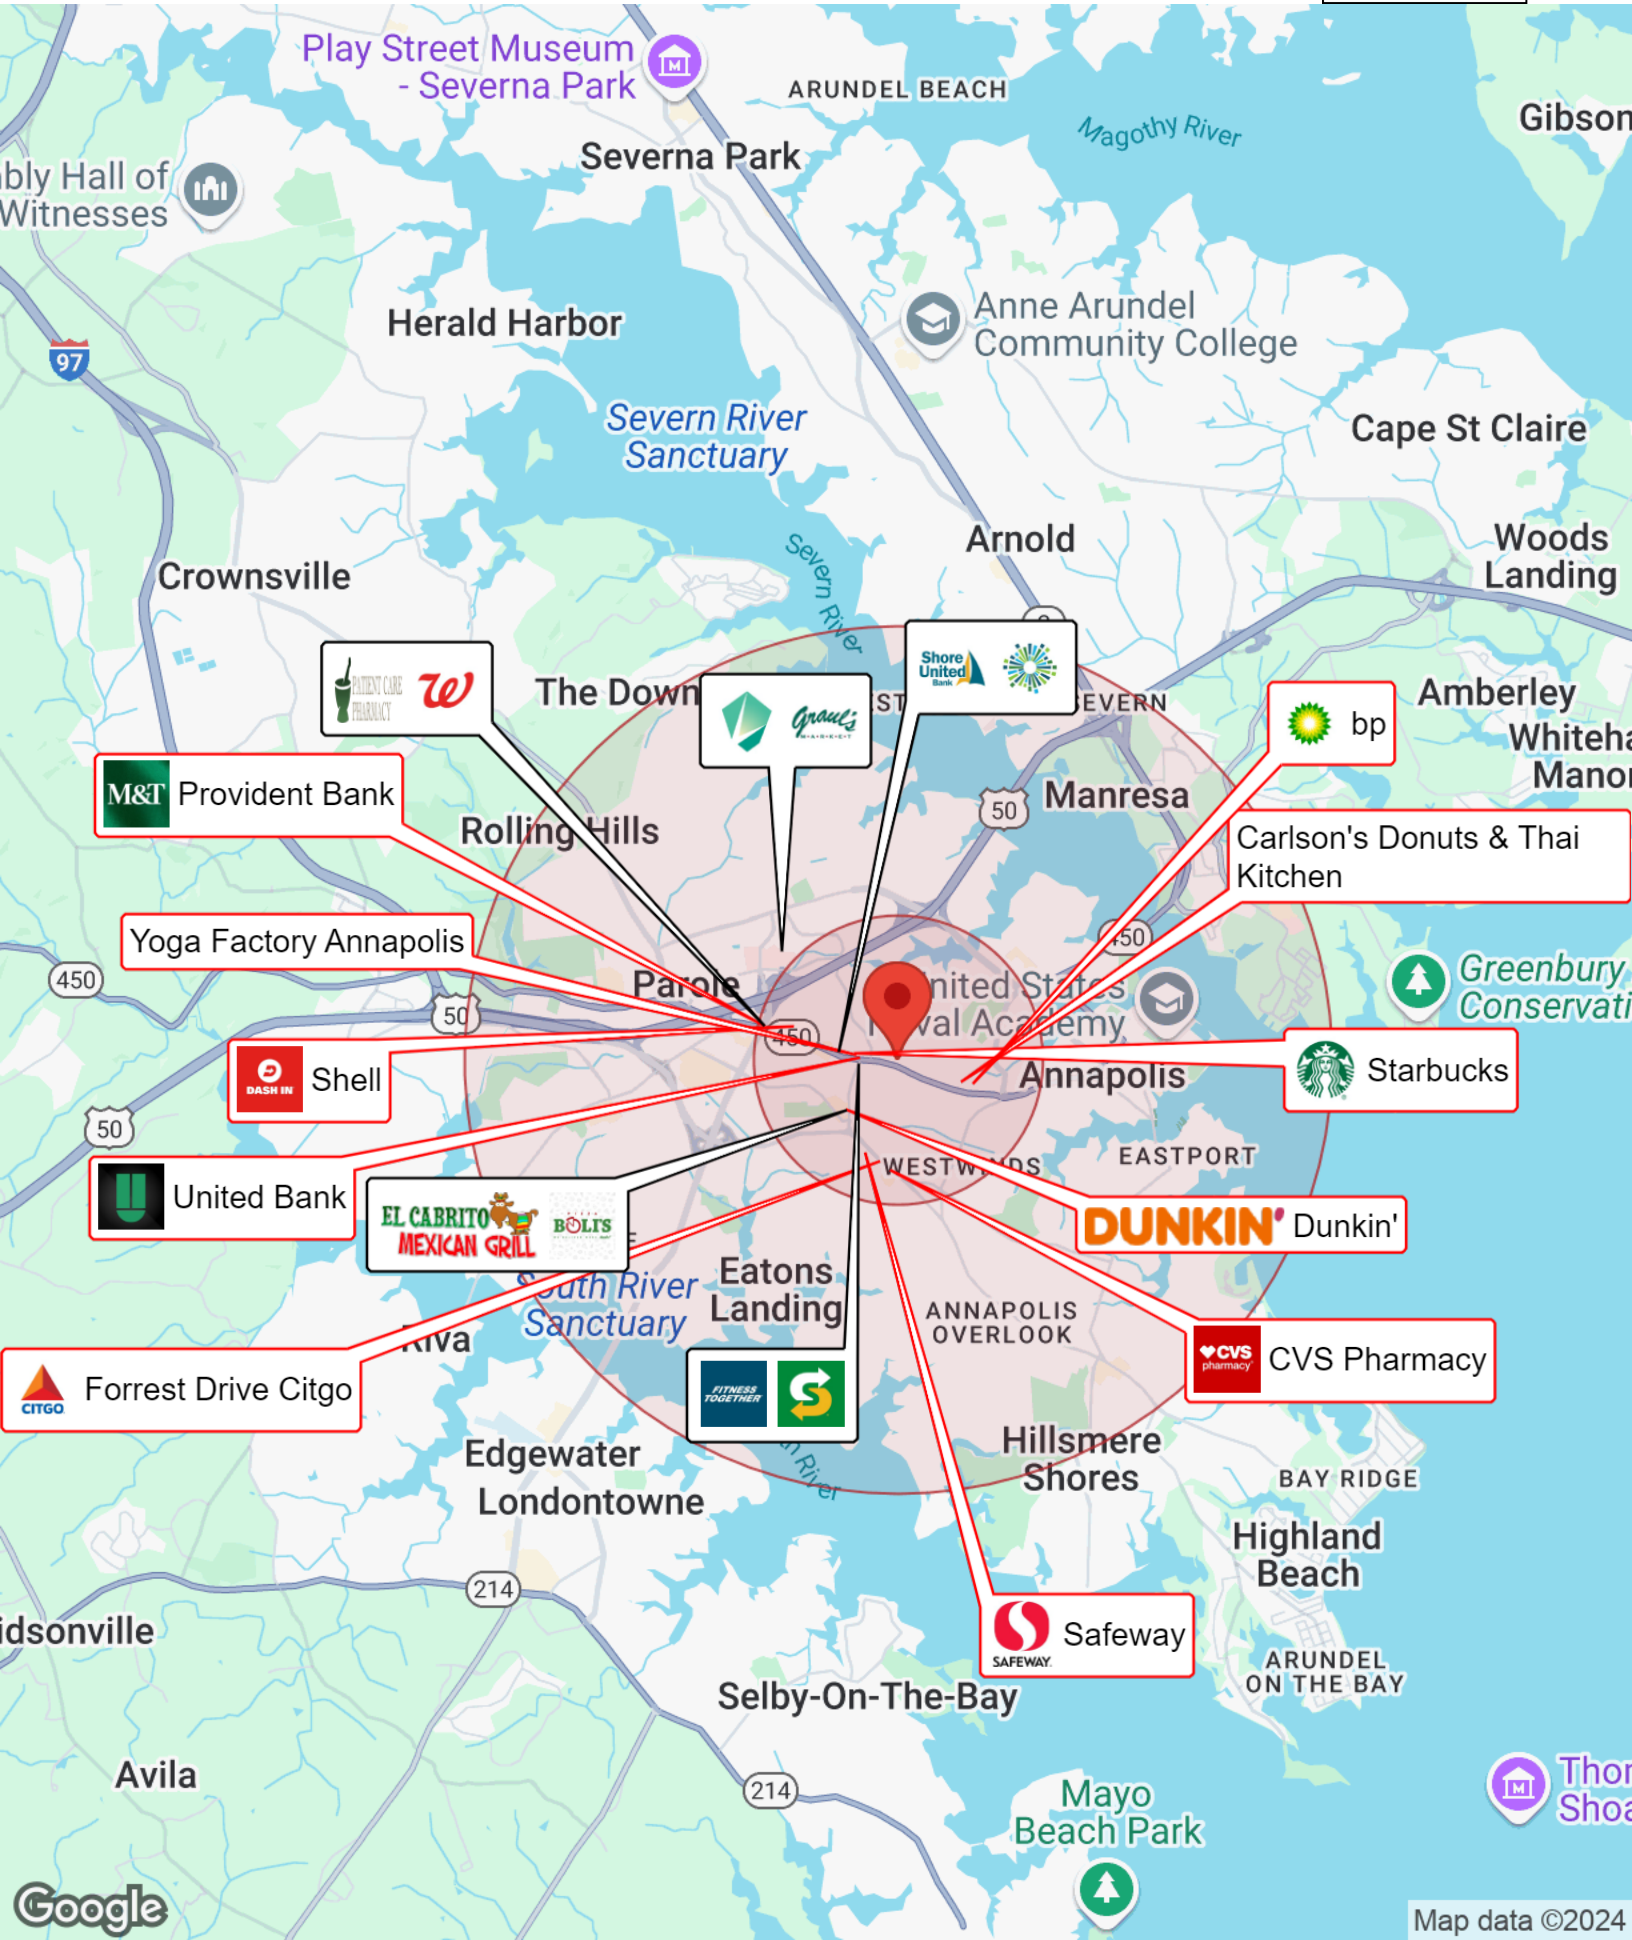

BUSINESS MAP

1610 WEST STREET