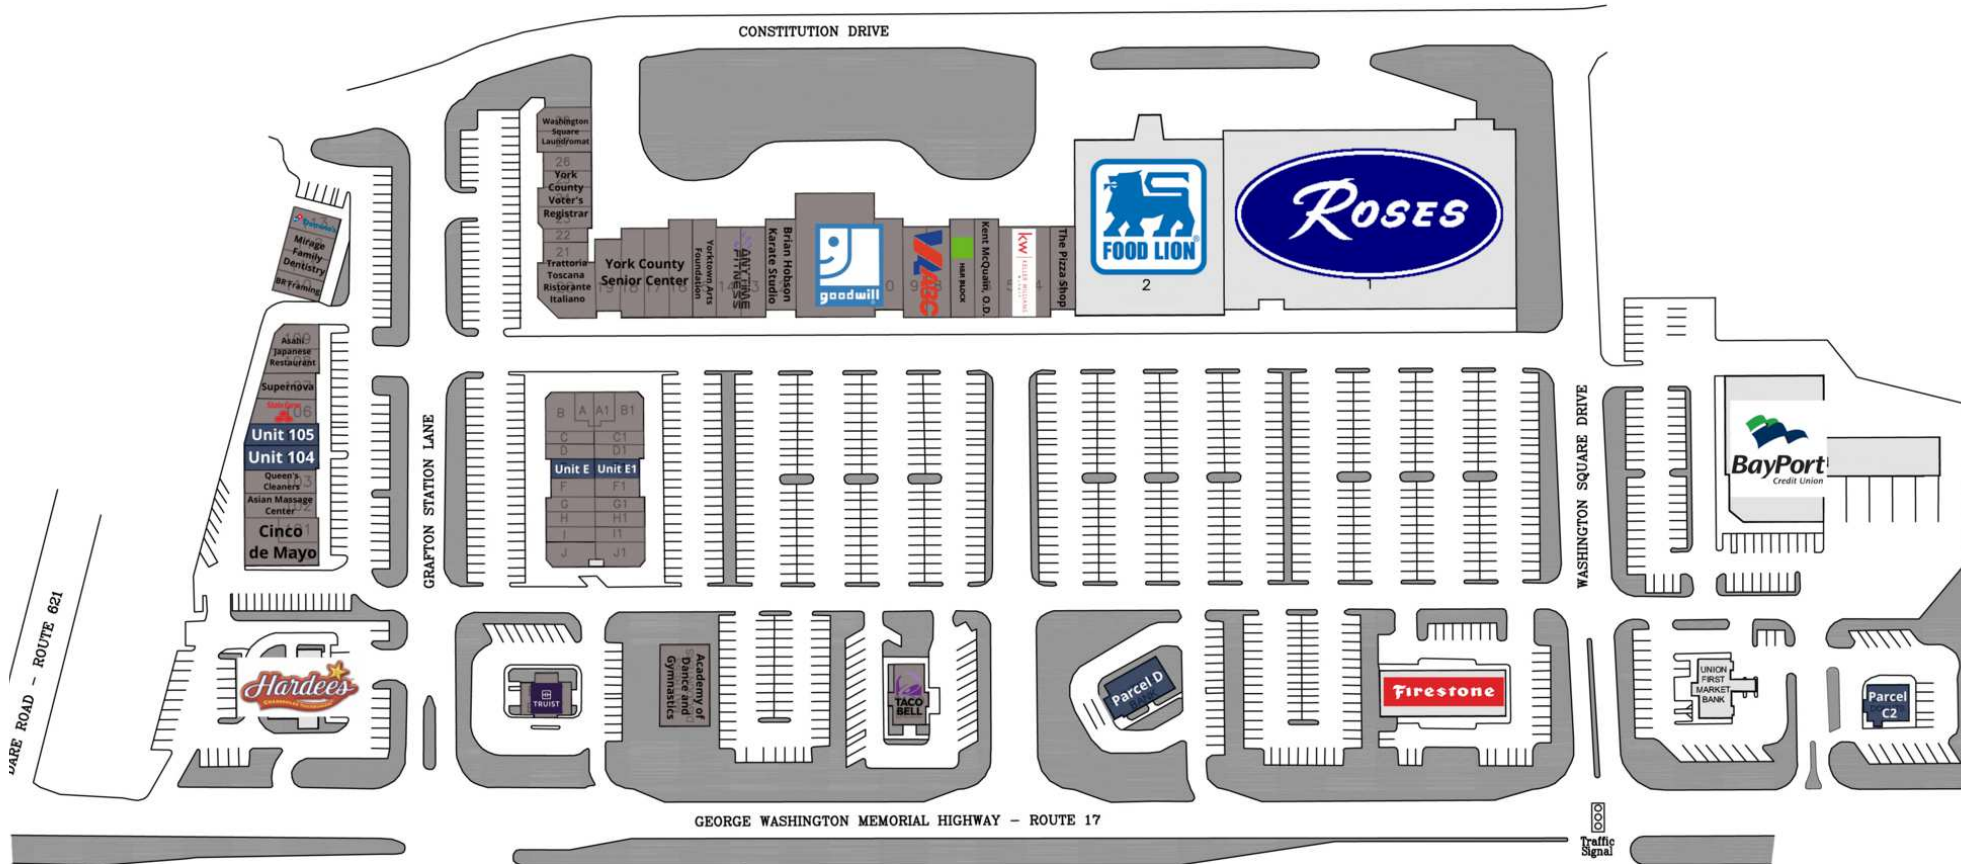

S.L. NUSBAUM
REALTY CO.

SITE PLAN

5206-5340 GEORGE WASHINGTON MEMORIAL HIGHWAY
GRAFTON, VA 23692

LEGEND

Available

Unavailable

PIERCE JACOBSON
PARTNER | SHOPPING CENTER LEASING
O. 757.452.6141
PJACOBSON@SLNUSBAUM.COM

MURRAY ROSENBACH
SENIOR VICE PRESIDENT
O. 757.640.2229
MROSENBACH@SLNUSBAUM.COM

PROUD PARTNER
XTEAM
RETAIL ADVISORS