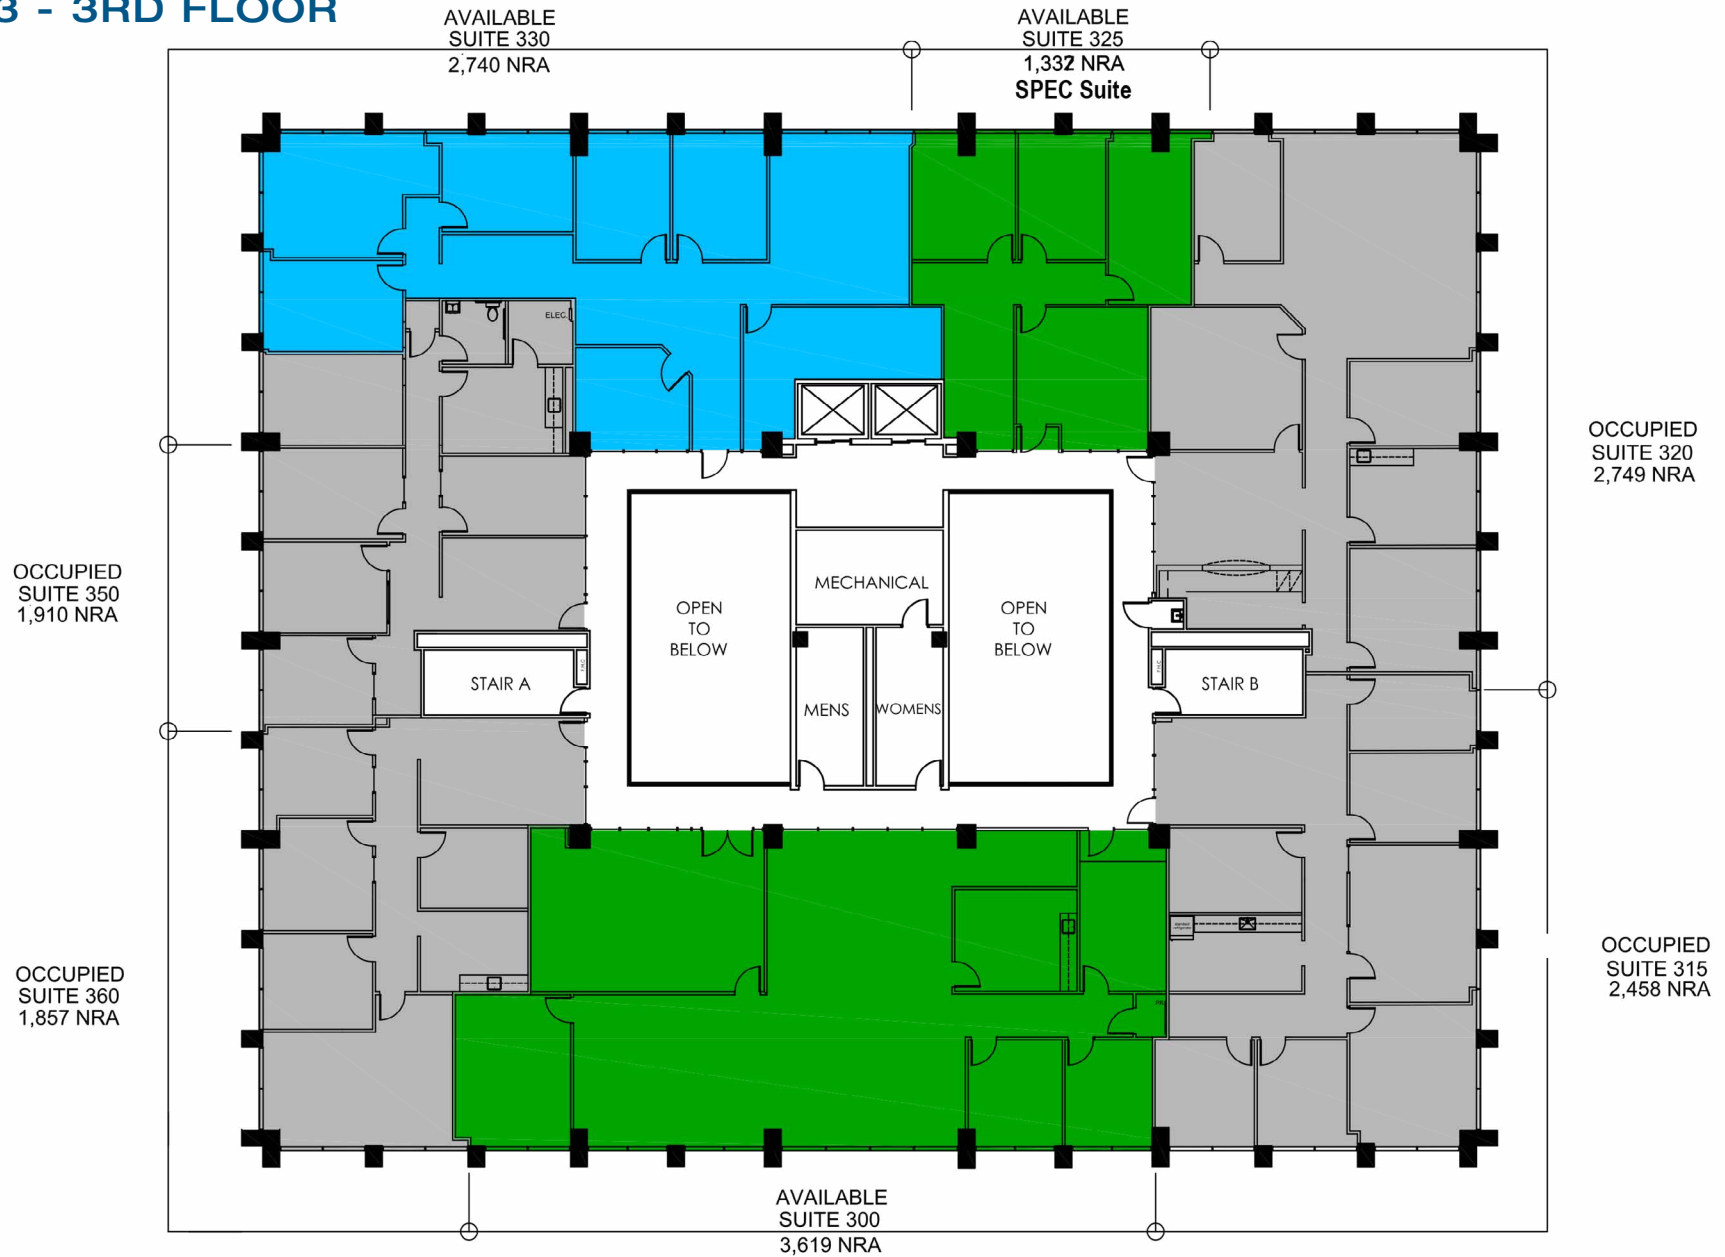

AVAILABLE SUITES

5373 - 3RD FLOOR