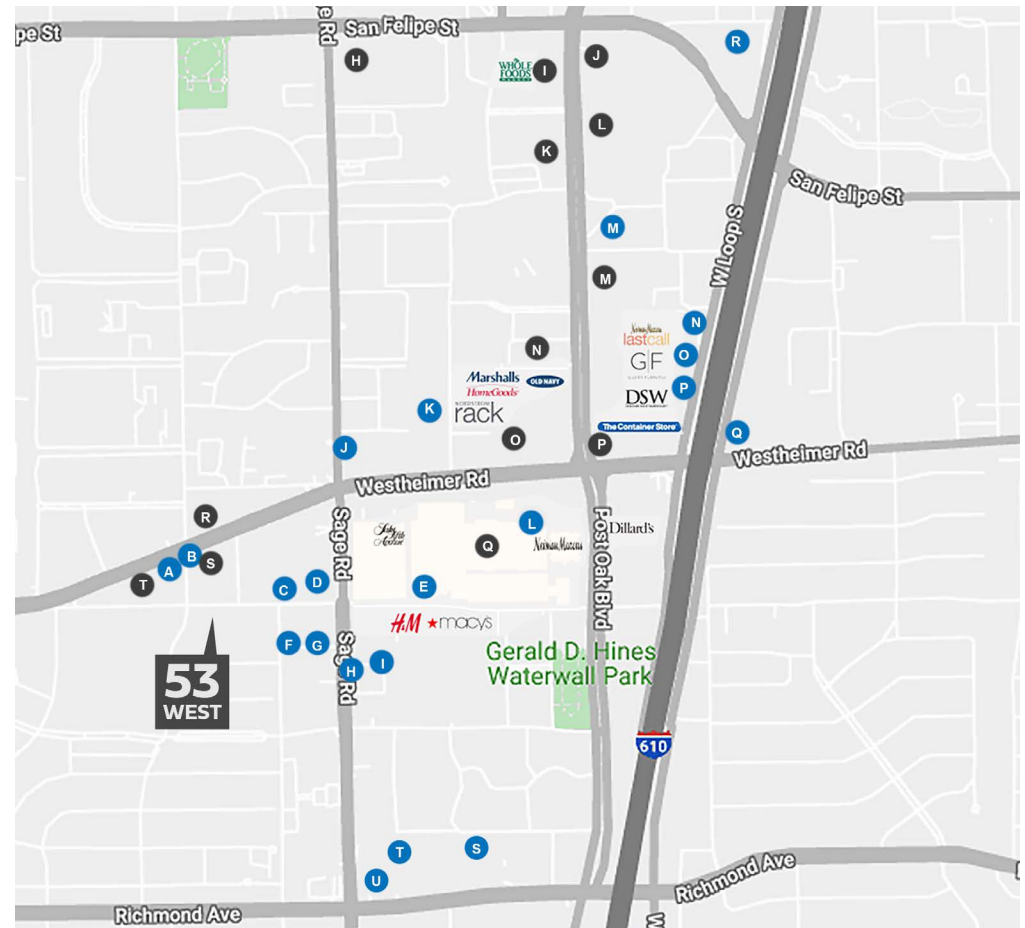

## HIDDEN — OMAKASE

Hidden Omakase is an exclusive intimate sushi bar with a reservation only chefs tasting menu

# CONVENIENCE

Restaurants, shopping and hotels a short drive away

# DRIVETIME MAP