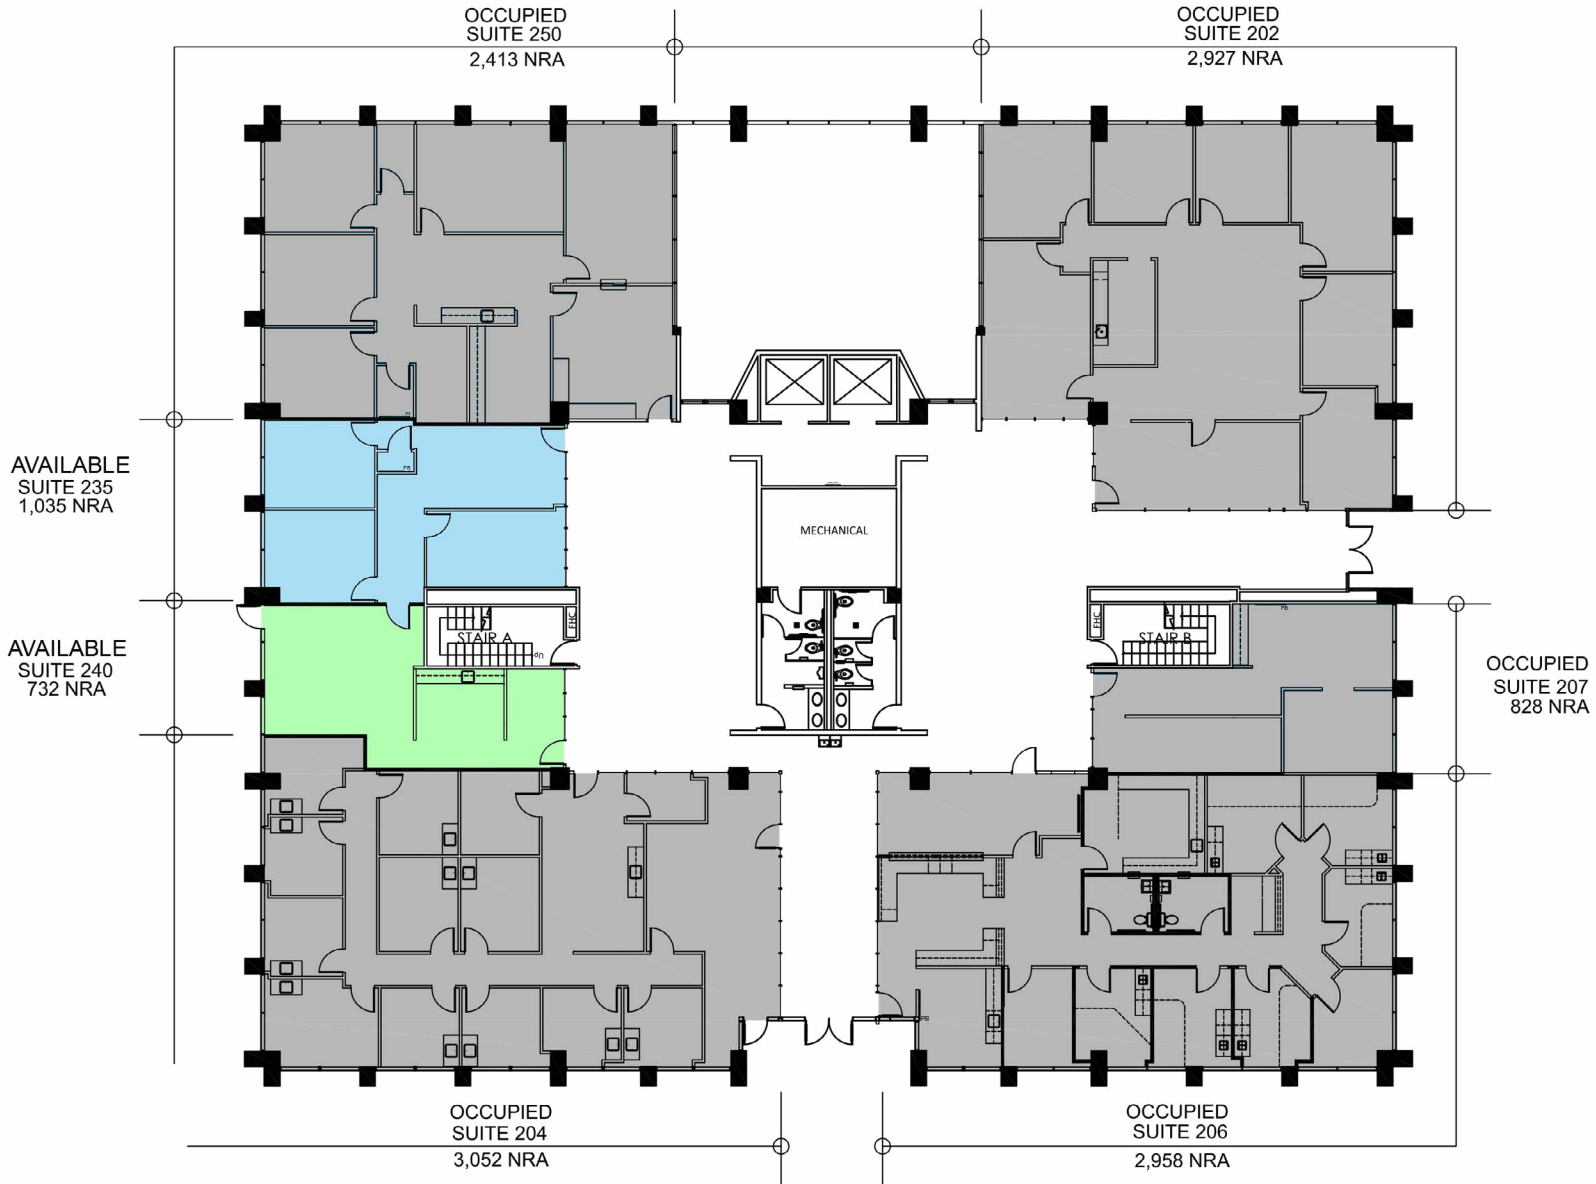

AVAILABLE SUITES

5373 - 2ND FLOOR