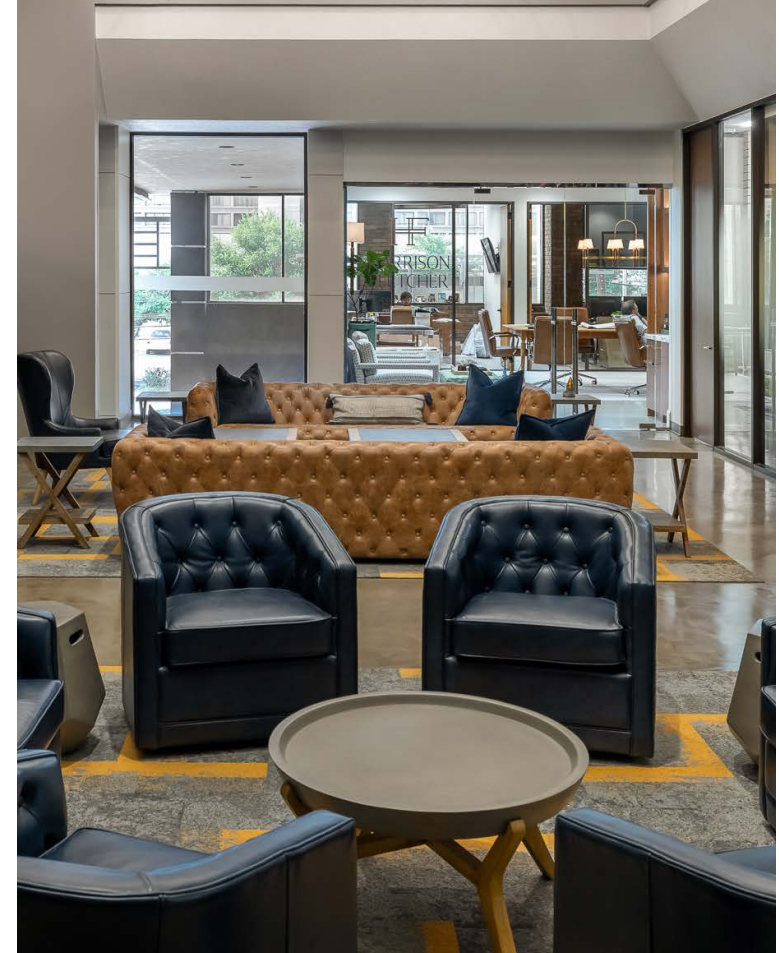

# WEST

- » 748-12,274 RSF suite options
- » Fully structured parking and covered access to building
- » Monument signage opportunities
- » On-site security:  
Monday-Friday 7 am-11 pm  
Saturday & Sunday 24 hours
- » On-site amenities and restaurants
- » Braun Enterprises owned and professionally managed
- » Walkable to over 7 hotels and The Galleria