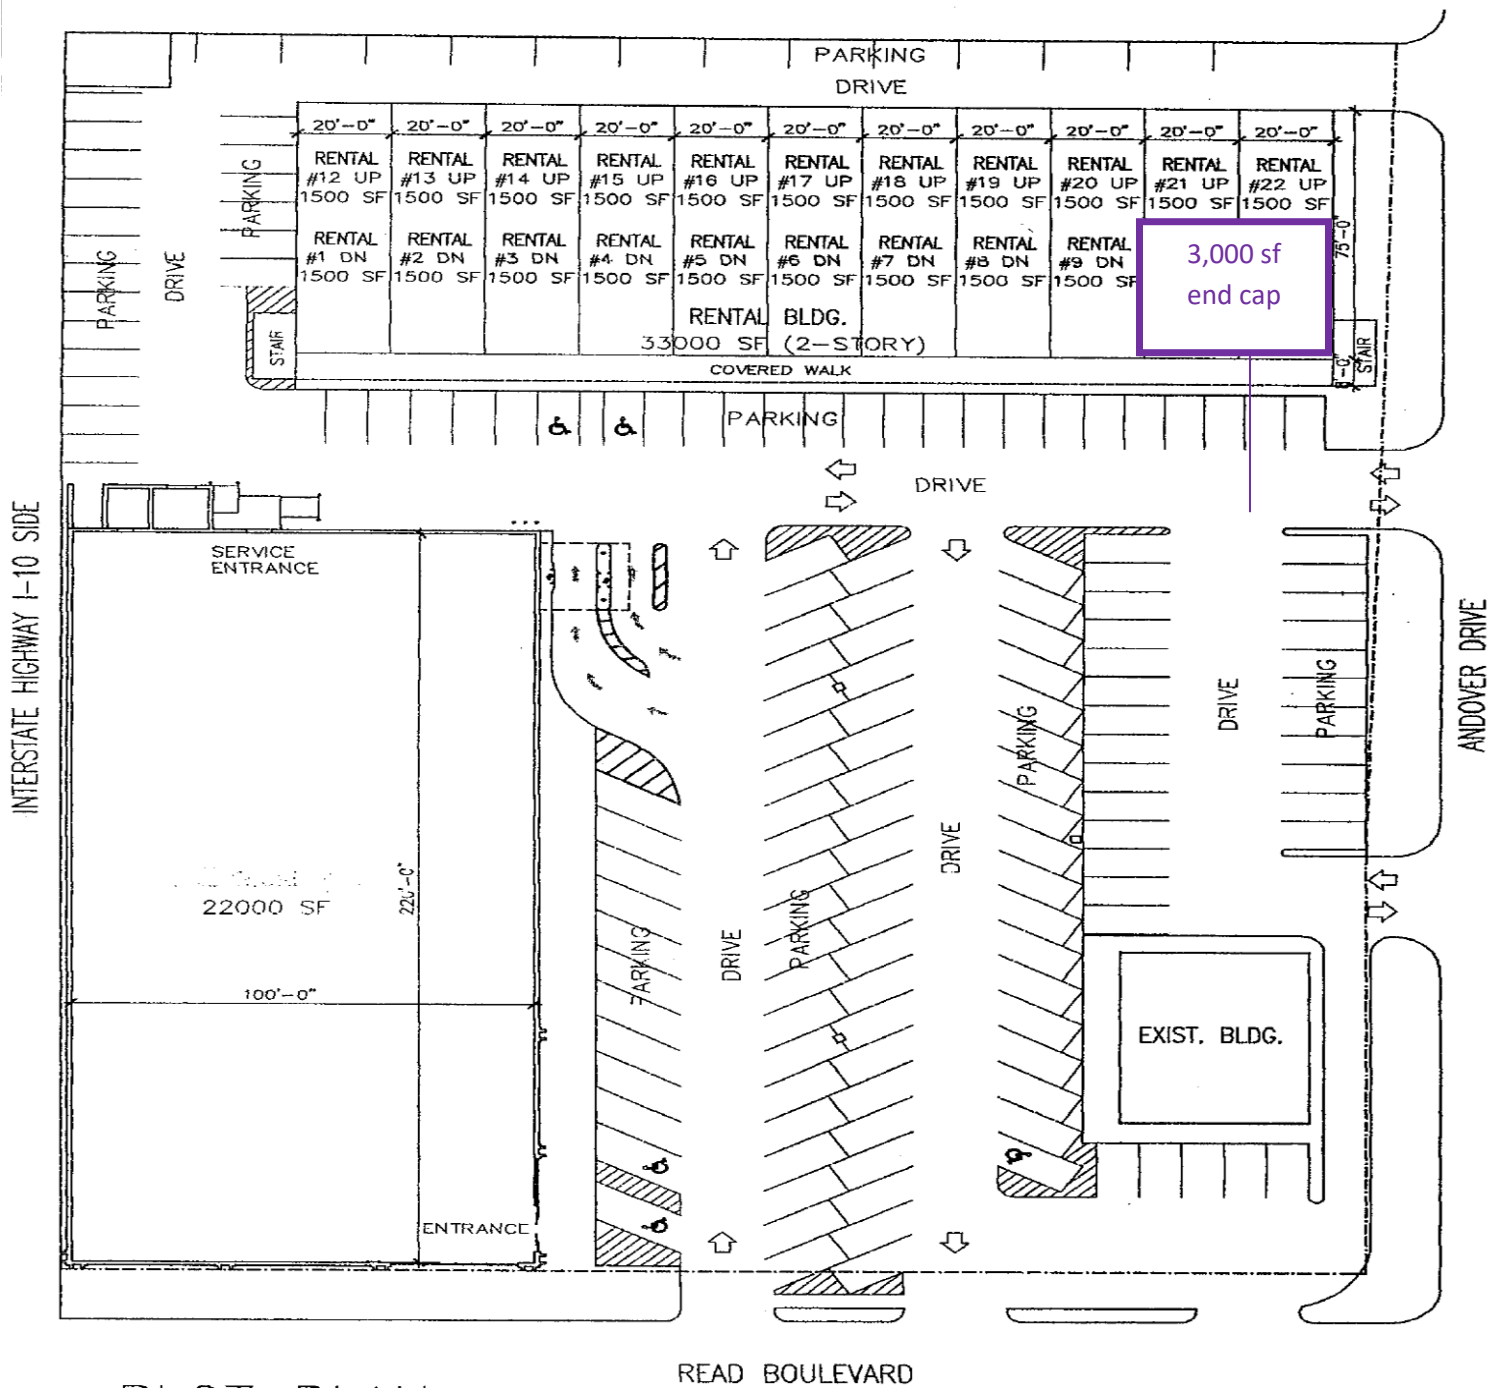

Read Row Shopping Center
7040 Read Blvd.
New Orleans, LA 70127
Retail/Office Space
For Lease

Read Row Shopping Center is located on Read Boulevard, a major retail/commercial thoroughfare of New Orleans East. The center is anchored by Hair Beauty Kingdon. Great 1st Floor retail space, 2nd Floor office/retail space, ample parking and signage.

CITRUS ROAD OR CANAL SIDE

INTERSTATE HIGHWAY I-10 SIDE

PLOT PLAN

SCALE: 1" = 40'-0"

READ BOULEVARD

PMG Leasing, L.L.C.

1055 St. Charles Ave., Ste 701, New Orleans, LA 70130-3942

Main 504/586-1166 Fax 504/586-8442