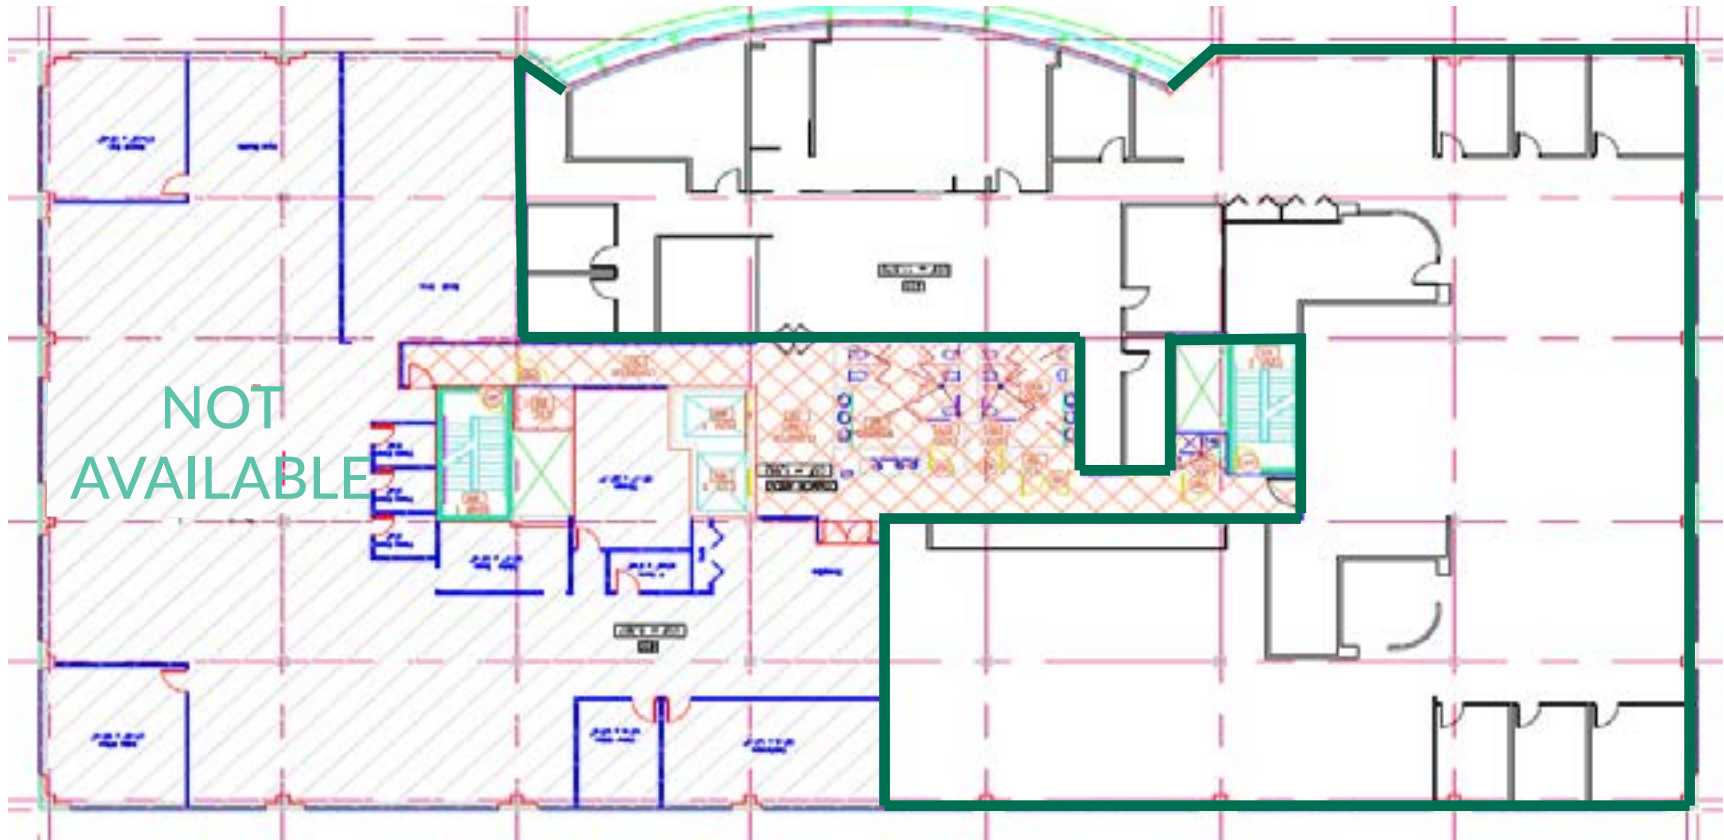

AVAILABLE SUITES

4TH FLOOR - SUITE 410

13,341 RSF

[CLICK FOR VIDEO TOUR](#)

FURNITURE PLAN

4TH FLOOR

13,342 RSF