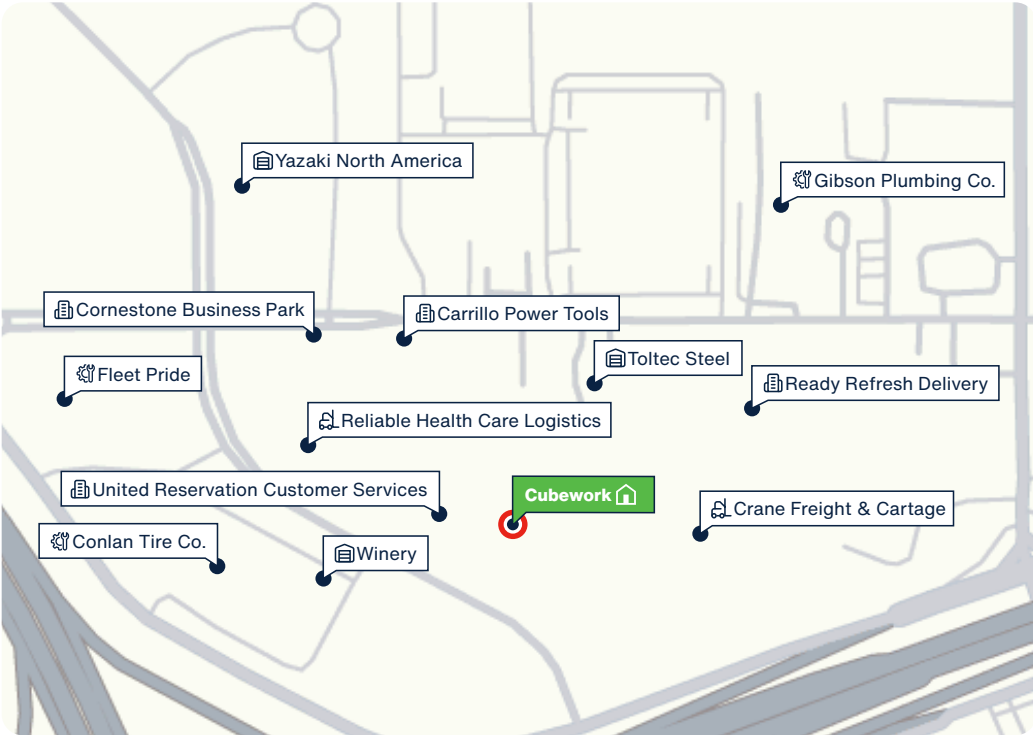

Proximity to Key Services

CUBEWORK

San Antonio Facility Map

Cubework Locations

Operating nationwide, spanning across multiple states:

- | | | |
|---------------|----------------|---------------------|
| Texas | New Jersey | Los Angeles County |
| Washington | New York | Orange County |
| Virginia | Pennsylvania | Inland Empire |
| Oklahoma | South Carolina | Northern California |
| Florida | Tennessee | Arizona |
| Georgia | Utah | Colorado |
| Illinois | Missouri | |
| Indiana | Nevada | Global |
| Massachusetts | Oregon | Asia - Pacific |

📍 1228 Cornerway Blvd., San Antonio, TX 78219
 📞 800-338-6369

Building Highlights

Cubework is the nation's premier short-or-long term warehouse provider, we specialize in offering expensive commercial storage, office solutions, and commercial parking without the need for long-term leases. Expand and downsize and never pay for more than what you need.

Gourmet Coffee & Water

Forklift Rentals and Labor

Property Features

RBA	180,000 Square Feet
Site	11.33 Acres
Clear Height	32'
Loading Docks	25 ext
HVAC	Yes
Fire Protection	Yes
Access	24/7, Turnkey
Warehouse	300 - 173,313 SF Divisible
Private Office	300 - 6,687 SF Divisible