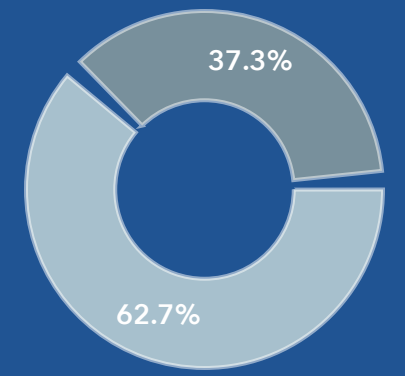

2020 Census Summary

10581 Ben C Pratt Six Mile Cypress Pkwy, Fort Myers, Florida, 33966 2
Ring of 3 miles

The 2020 Census data includes information on population and housing as well as detailed data on age, sex, race, Hispanic origin, household and family type, relationship to householder, group quarters population, housing occupancy, and tenure.

KEY FACTS

42,770 Total Population	25,026 Housing Units	1,513.0 Population Density	2.15 Average Household Size	18,509 Total Households	63.7 Diversity Index

Households by Size	Number	Percent
Total Households	18,509	-
1-Person Household	5,156	28%
2-Person Household	8,731	47%
3-Person Household	2,116	11%
4-Person Household	1,474	8%
5-Person Household	665	4%
6-Person Household	218	1%
7+ Person Household	148	1%
Average Household Size	2.15	-

Total Housing Units by Occupancy

● Owner Occupied HUs ● Renter Occupied HUs