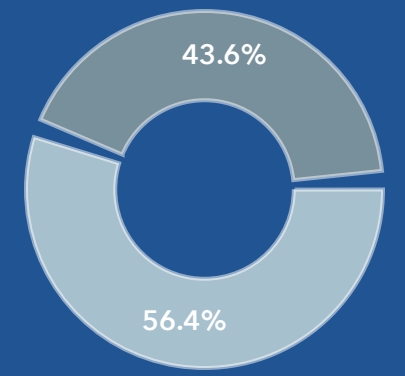

2020 Census Summary

10581 Ben C Pratt Six Mile Cypress Pkwy, Fort Myers, Florida, 33966 2
Ring of 5 miles

The 2020 Census data includes information on population and housing as well as detailed data on age, sex, race, Hispanic origin, household and family type, relationship to householder, group quarters population, housing occupancy, and tenure.

KEY FACTS

135,383 Total Population	70,008 Housing Units	1,724.0 Population Density	2.33 Average Household Size	56,433 Total Households	74.0 Diversity Index

Households by Size	Number	Percent
Total Households	56,433	-
1-Person Household	16,494	29%
2-Person Household	22,614	40%
3-Person Household	7,398	13%
4-Person Household	5,517	10%
5-Person Household	2,710	5%
6-Person Household	1,028	2%
7+ Person Household	672	1%
Average Household Size	2.33	-

Total Housing Units by Occupancy