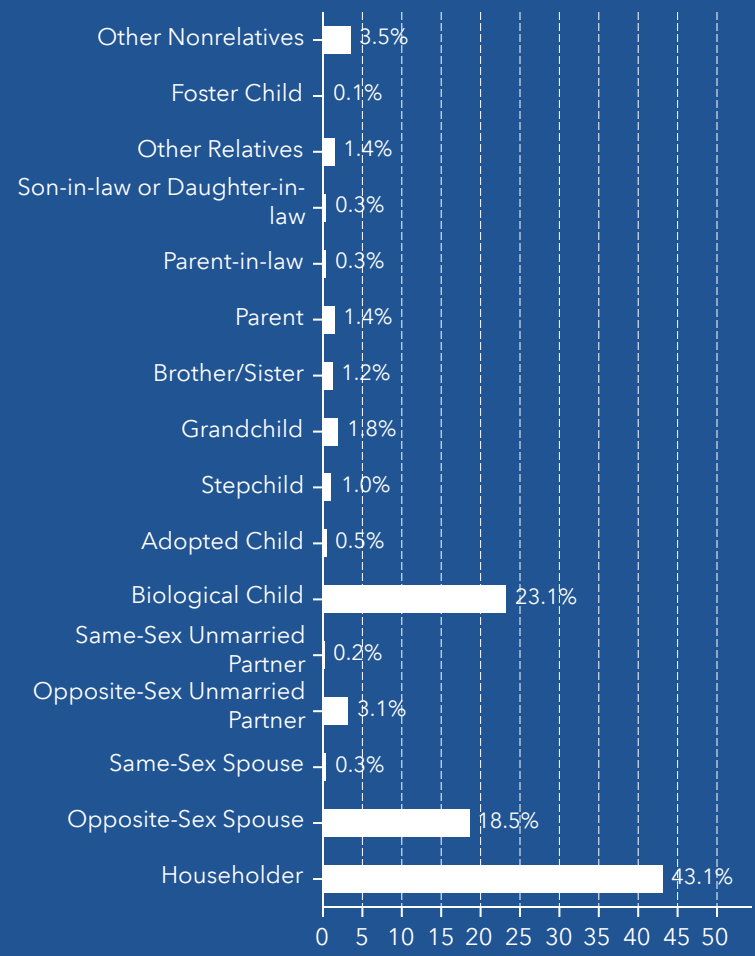

2020 Census Summary

10581 Ben C Pratt Six Mile Cypress Pkwy, Fort Myers, Florida, 33966 2
Ring of 5 miles

The 2020 Census data includes information on population and housing as well as detailed data on age, sex, race, Hispanic origin, household and family type, relationship to householder, group quarters population, housing occupancy, and tenure.

KEY FACTS

135,383 Total Population	70,008 Housing Units	1,724.0 Population Density	2.33 Average Household Size	56,433 Total Households	74.0 Diversity Index

Population by Relationship

HISPANIC POPULATION BY AGE AND RACE	Less Than 18 Years	18 Years and Older	Total
Total	9,017	21,116	30,133
1 Race	5,645	12,630	18,275
White	2,032	4,321	6,353
Black	324	431	755
American Indian/Alaska Native	176	355	531
Asian	20	41	61
Pacific Islander	0	8	8
Some Other Race	3,093	7,474	10,567
2 or More Races	3,372	8,486	11,858

NON-HISPANIC POPULATION BY AGE AND RACE	Less Than 18 Years	18 Years and Older	Total
Total	17,000	88,250	105,250
1 Race	15,442	84,856	100,299
White	8,146	65,053	73,199
Black	6,261	16,203	22,464
American Indian/Alaska Native	35	179	214
Asian	685	2,686	3,371
Pacific Islander	8	19	27
Some Other Race	308	717	1,024
2 or More Races	1,558	3,394	4,951

Source: This infographic contains data provided by U.S. Census (2000, 2010, 2020).