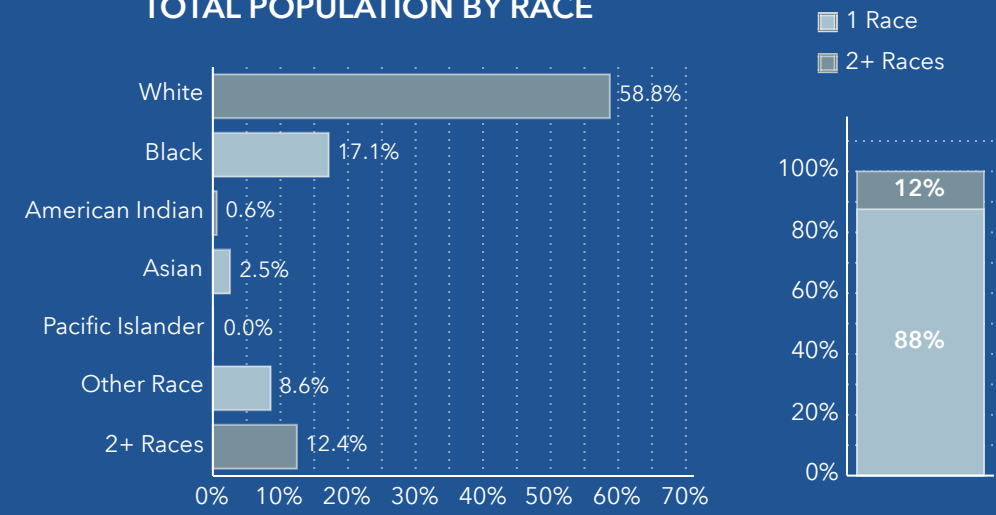

2010-2020 ANNUAL GROWTH RATE

HOUSEHOLD POPULATION

TOTAL POPULATION BY RACE

GROUP QUARTERS

POPULATION BY AGE AND RACE	Less Than 18 Years	18 Years and Older
Total	26,017	109,366
1 Race	21,087	97,486
White	10,178	69,374
Black	6,585	16,635
American Indian/Alaska Native	211	534
Asian	705	2,727
Pacific Islander	8	27
Some Other Race	3,401	8,190
2 or More Races	4,930	11,880