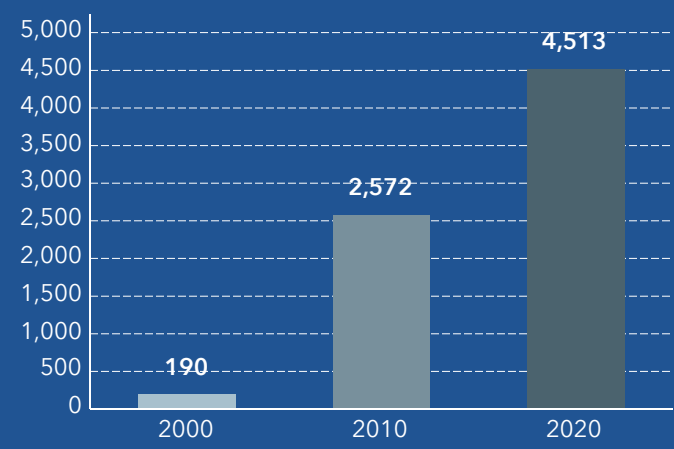

2010-2020 ANNUAL GROWTH RATE

HOUSEHOLD POPULATION

TOTAL POPULATION BY RACE

GROUP QUARTERS

POPULATION BY AGE AND RACE	Less Than 18 Years	18 Years and Older
Total	611	3,902
1 Race	470	3,528
White	292	3,000
Black	86	224
American Indian/Alaska Native	2	5
Asian	29	126
Pacific Islander	0	3
Some Other Race	61	168
2 or More Races	141	374