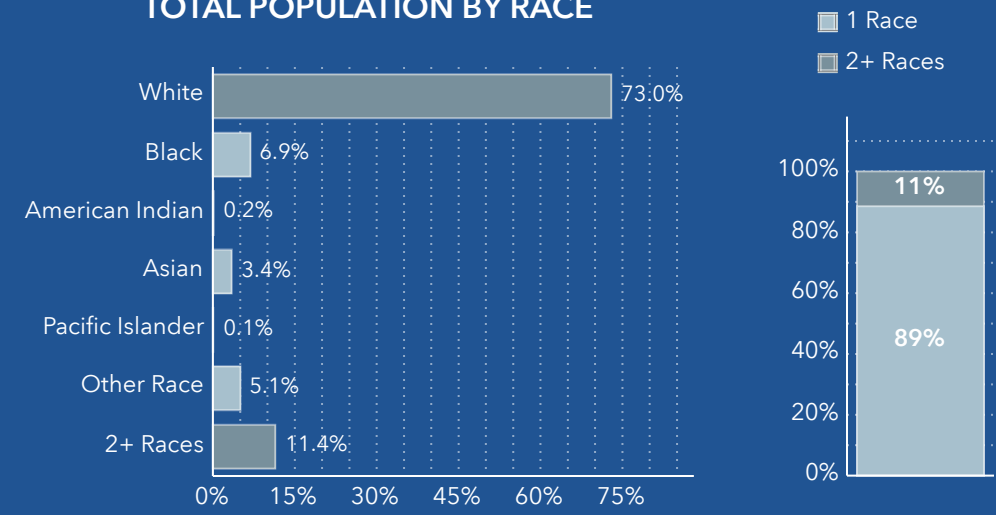

KEY FACTS

4,513 Total Population	3,814 Housing Units	1,437.7 Population Density	1.96 Average Household Size	2,303 Total Households	60.9 Diversity Index
----------------------------------	-------------------------------	--------------------------------------	---------------------------------------	----------------------------------	--------------------------------

2010-2020 ANNUAL GROWTH RATE

HOUSEHOLD POPULATION

TOTAL POPULATION BY RACE

GROUP QUARTERS

POPULATION BY AGE AND RACE	Less Than 18 Years	18 Years and Older
Total	611	3,902
1 Race	470	3,528
White	292	3,000
Black	86	224
American Indian/Alaska Native	2	5
Asian	29	126
Pacific Islander	0	3
Some Other Race	61	168
2 or More Races	141	374