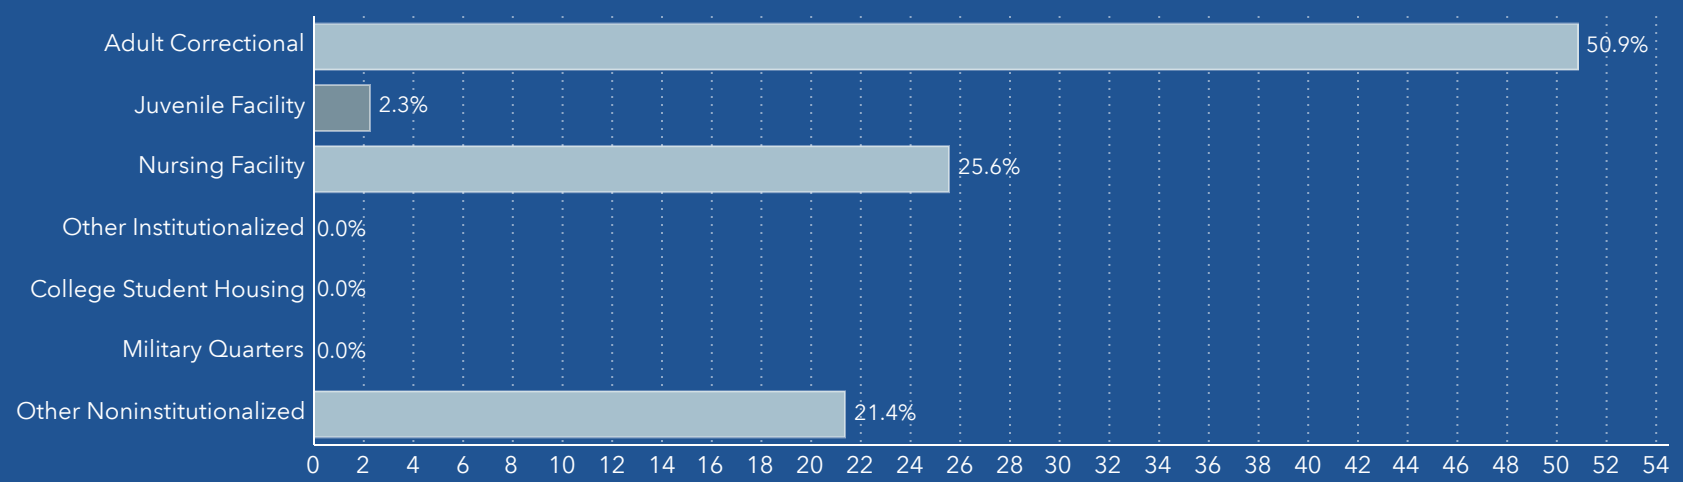

Group Quarters Population

Source: This infographic contains data provided by U.S. Census (2000, 2010, 2020).