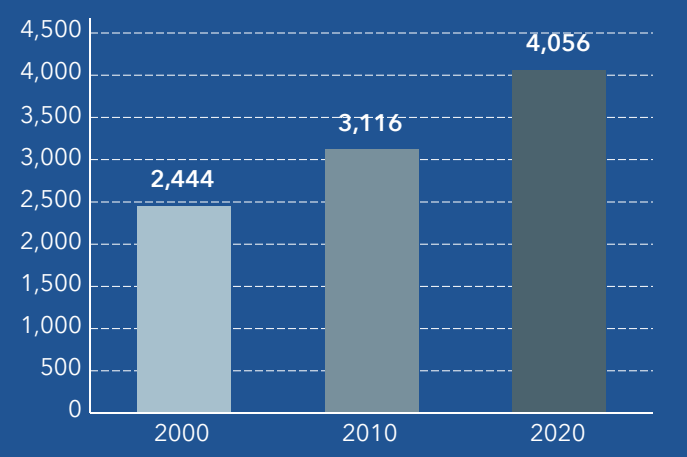

2010-2020 ANNUAL GROWTH RATE

HOUSEHOLD POPULATION

TOTAL POPULATION BY RACE

GROUP QUARTERS

POPULATION BY AGE AND RACE	Less Than 18 Years	18 Years and Older
Total	26,017	109,366
1 Race	21,087	97,486
White	10,178	69,374
Black	6,585	16,635
American Indian/Alaska Native	211	534
Asian	705	2,727
Pacific Islander	8	27
Some Other Race	3,401	8,190
2 or More Races	4,930	11,880