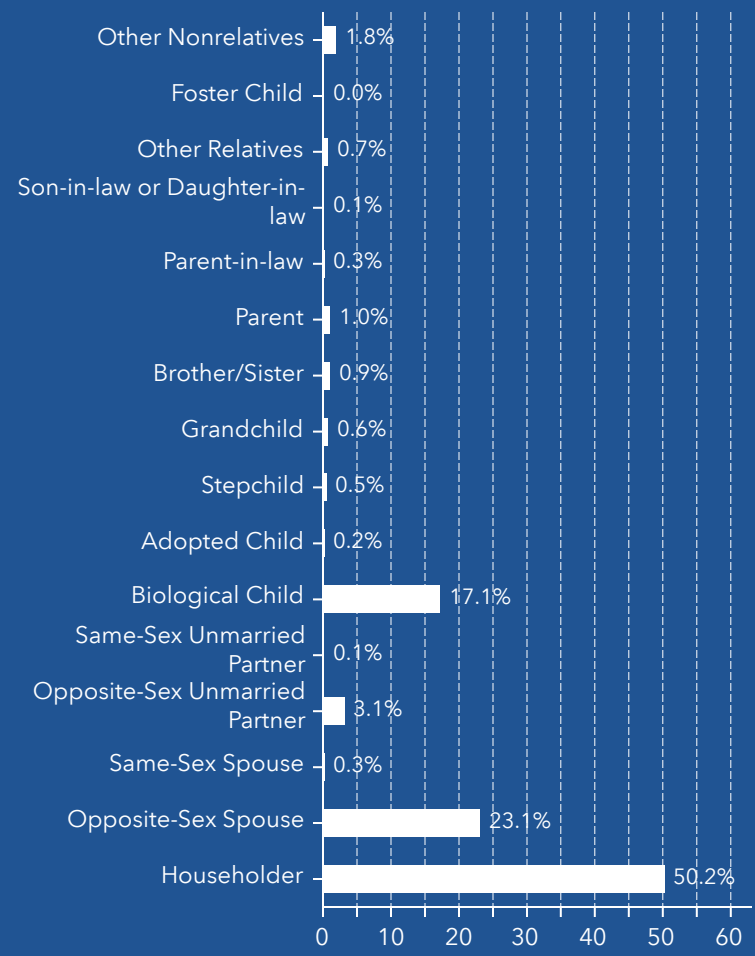

2010-2020 ANNUAL GROWTH RATE

HOUSEHOLD POPULATION

TOTAL POPULATION BY RACE

GROUP QUARTERS

POPULATION BY AGE AND RACE	Less Than 18 Years	18 Years and Older
Total	611	3,902
1 Race	470	3,528
White	292	3,000
Black	86	224
American Indian/Alaska Native	2	5
Asian	29	126
Pacific Islander	0	3
Some Other Race	61	168
2 or More Races	141	374

Population by Relationship

HISPANIC POPULATION BY AGE AND RACE	Less Than 18 Years	18 Years and Older	Total
Total	212	598	811
1 Race	115	306	421
White	55	138	193
Black	3	15	18
American Indian/Alaska Native	2	4	6
Asian	1	2	3
Pacific Islander	0	1	1
Some Other Race	55	146	201
2 or More Races	97	293	389