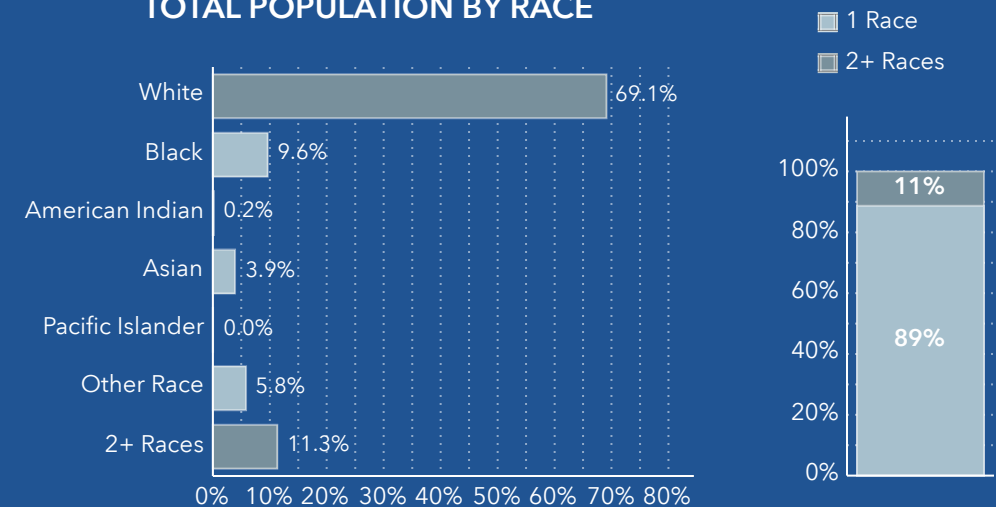

KEY FACTS

42,770 Total Population **25,026** Housing Units **1,513.0** Population Density **2.15** Average Household Size **18,509** Total Households **63.7** Diversity Index

2010-2020 ANNUAL GROWTH RATE

HOUSEHOLD POPULATION

TOTAL POPULATION BY RACE

GROUP QUARTERS

POPULATION BY AGE AND RACE	Less Than 18 Years	18 Years and Older
Total	6,306	36,464
1 Race	5,018	32,915
White	3,079	26,487
Black	997	3,115
American Indian/Alaska Native	13	69
Asian	371	1,295
Pacific Islander	3	7
Some Other Race	556	1,942
2 or More Races	1,288	3,549