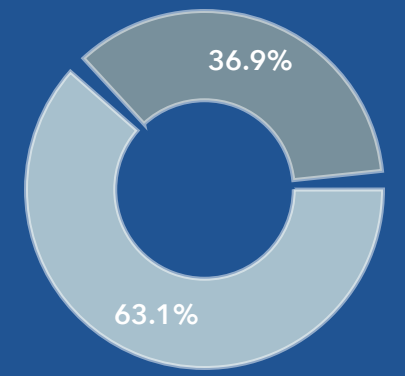

2020 Census Summary

10581 Ben C Pratt Six Mile Cypress Pkwy, Fort Myers, Florida, 33966 2
Ring of 1 mile

The 2020 Census data includes information on population and housing as well as detailed data on age, sex, race, Hispanic origin, household and family type, relationship to householder, group quarters population, housing occupancy, and tenure.

KEY FACTS

4,513 Total Population	3,814 Housing Units	1,437.7 Population Density	1.96 Average Household Size	2,303 Total Households	60.9 Diversity Index

Households by Size	Number	Percent
Total Households	2,303	-
1-Person Household	745	32%
2-Person Household	1,095	48%
3-Person Household	216	9%
4-Person Household	148	6%
5-Person Household	58	3%
6-Person Household	24	1%
7+ Person Household	17	1%
Average Household Size	1.96	-

Total Housing Units by Occupancy

● Owner Occupied HUs ● Renter Occupied HUs