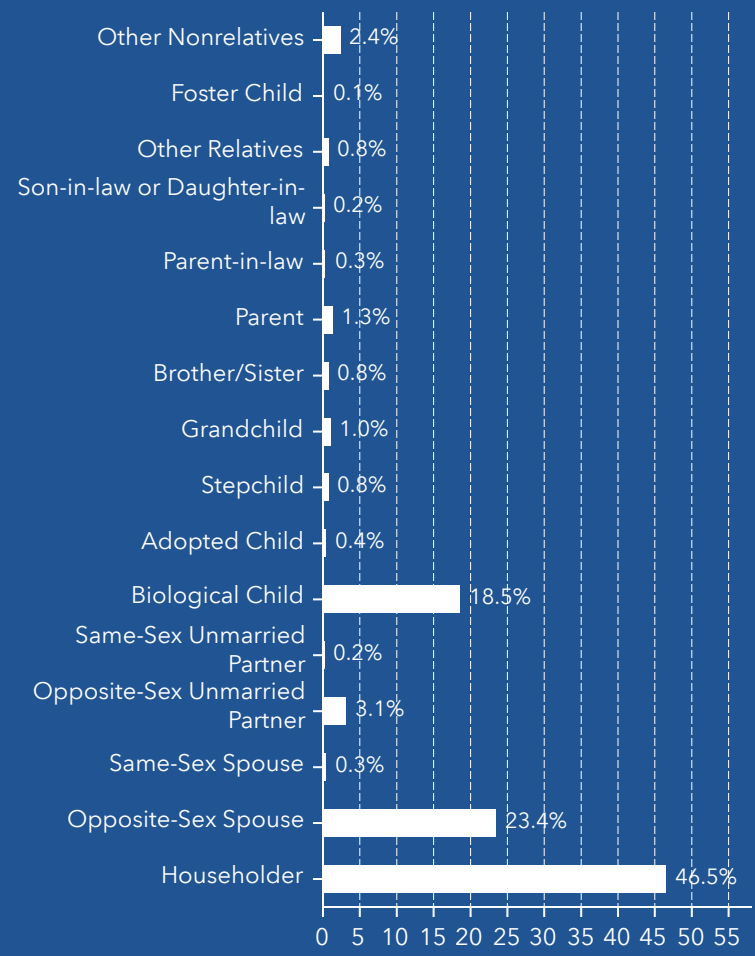

2020 Census Summary

10581 Ben C Pratt Six Mile Cypress Pkwy, Fort Myers, Florida, 33966 2
Ring of 3 miles

The 2020 Census data includes information on population and housing as well as detailed data on age, sex, race, Hispanic origin, household and family type, relationship to householder, group quarters population, housing occupancy, and tenure.

KEY FACTS

42,770 Total Population	25,026 Housing Units	1,513.0 Population Density	2.15 Average Household Size	18,509 Total Households	63.7 Diversity Index

Population by Relationship

HISPANIC POPULATION BY AGE AND RACE	Less Than 18 Years	18 Years and Older	Total
Total	1,750	5,506	7,256
1 Race	968	3,120	4,088
White	451	1,281	1,732
Black	52	89	141
American Indian/Alaska Native	3	28	31
Asian	5	18	23
Pacific Islander	0	3	3
Some Other Race	457	1,701	2,159
2 or More Races	781	2,387	3,168

NON-HISPANIC POPULATION BY AGE AND RACE	Less Than 18 Years	18 Years and Older	Total
Total	4,556	30,958	35,514
1 Race	4,050	29,795	33,845
White	2,627	25,206	27,834
Black	945	3,026	3,971
American Indian/Alaska Native	10	41	51
Asian	366	1,277	1,643
Pacific Islander	3	4	7
Some Other Race	99	240	339
2 or More Races	506	1,163	1,669

Source: This infographic contains data provided by U.S. Census (2000, 2010, 2020).