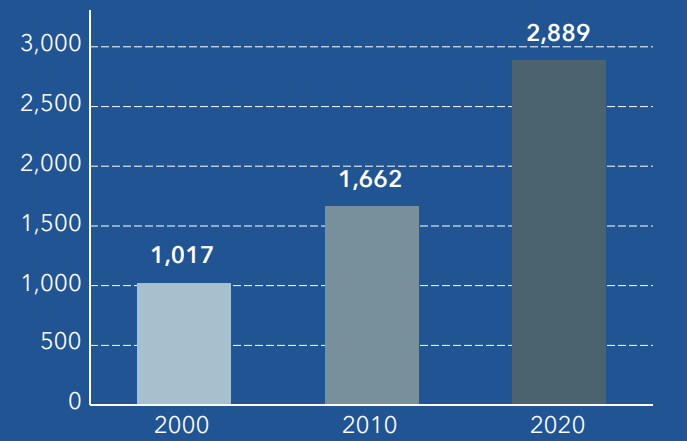

KEY FACTS

42,770 Total Population **25,026** Housing Units **1,513.0** Population Density **2.15** Average Household Size **18,509** Total Households **63.7** Diversity Index

2010-2020 ANNUAL GROWTH RATE

HOUSEHOLD POPULATION

TOTAL POPULATION BY RACE

GROUP QUARTERS

POPULATION BY AGE AND RACE	Less Than 18 Years	18 Years and Older
Total	6,306	36,464
1 Race	5,018	32,915
White	3,079	26,487
Black	997	3,115
American Indian/Alaska Native	13	69
Asian	371	1,295
Pacific Islander	3	7
Some Other Race	556	1,942
2 or More Races	1,288	3,549