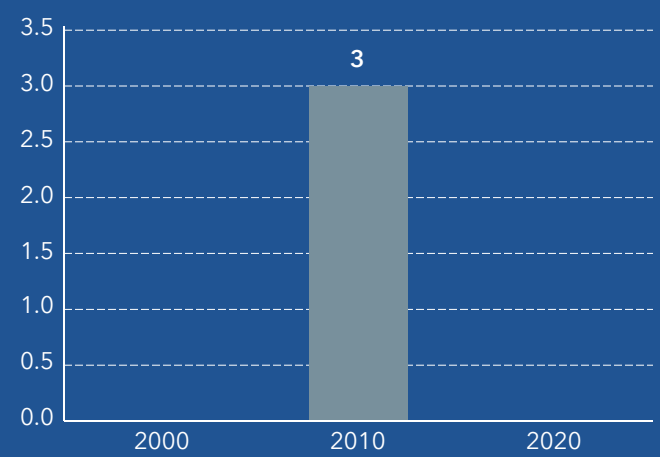

2010-2020 ANNUAL GROWTH RATE

HOUSEHOLD POPULATION

TOTAL POPULATION BY RACE

GROUP QUARTERS

POPULATION BY AGE AND RACE	Less Than 18 Years	18 Years and Older
Total	611	3,902
1 Race	470	3,528
White	292	3,000
Black	86	224
American Indian/Alaska Native	2	5
Asian	29	126
Pacific Islander	0	3
Some Other Race	61	168
2 or More Races	141	374