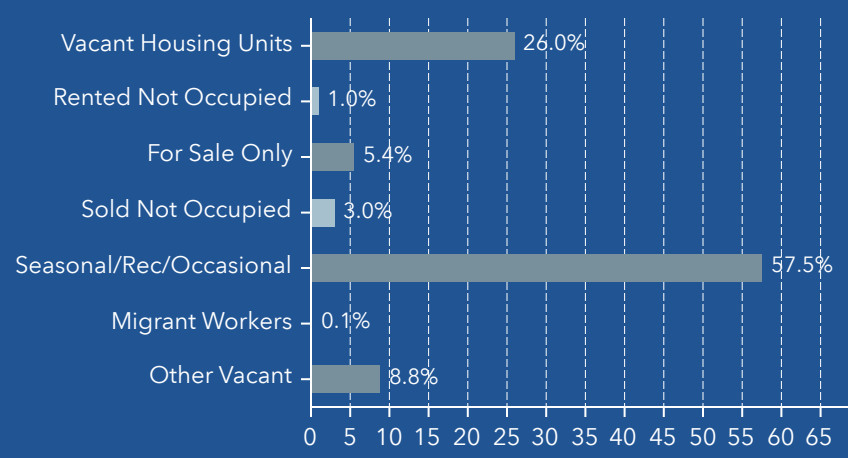

Total Housing Units by Vacancy