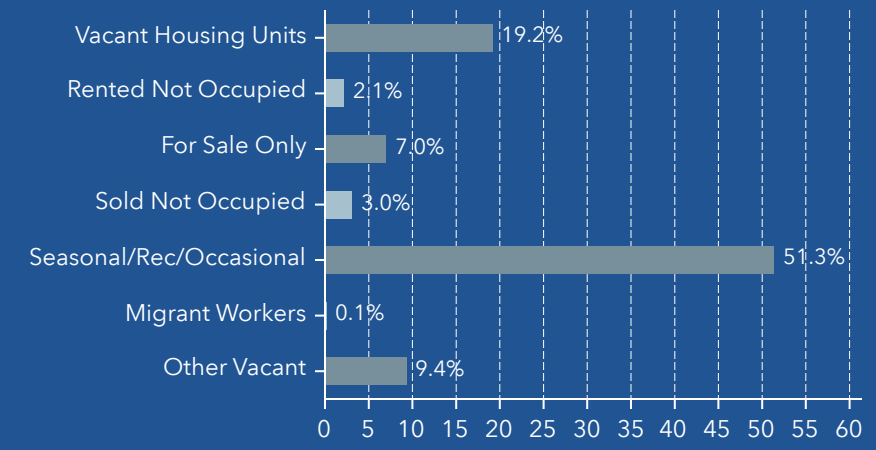

Total Housing Units by Vacancy