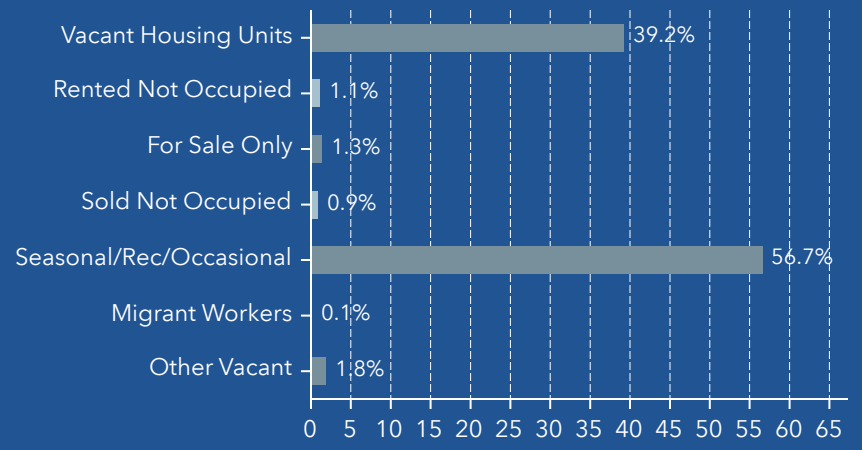

Total Housing Units by Vacancy