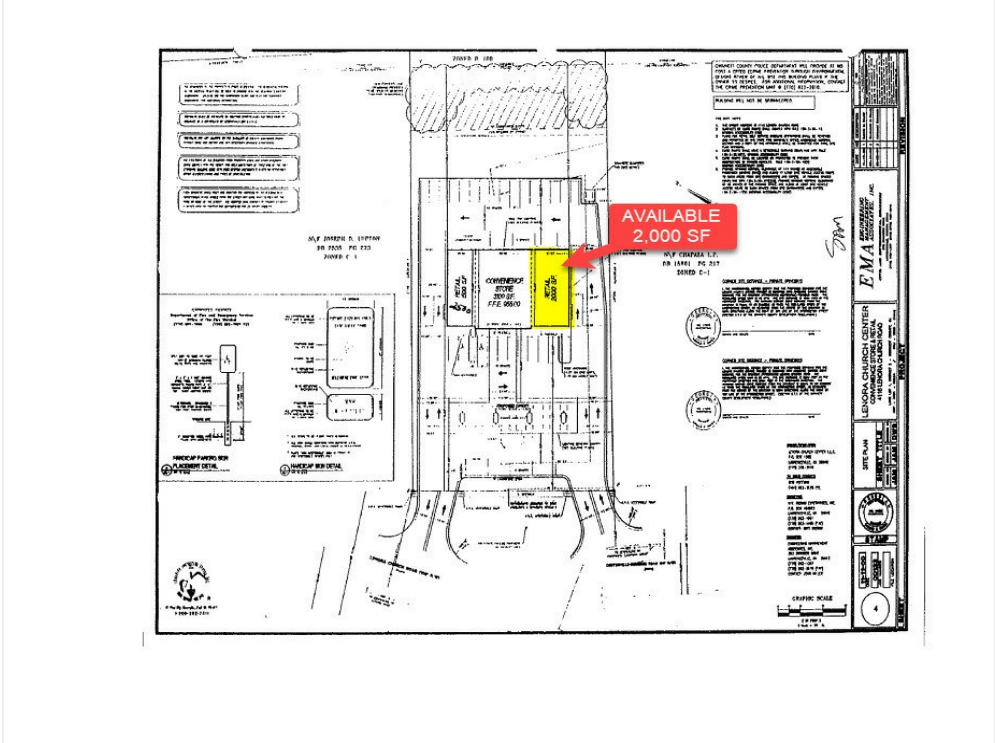

2022-09-08_09-14-47