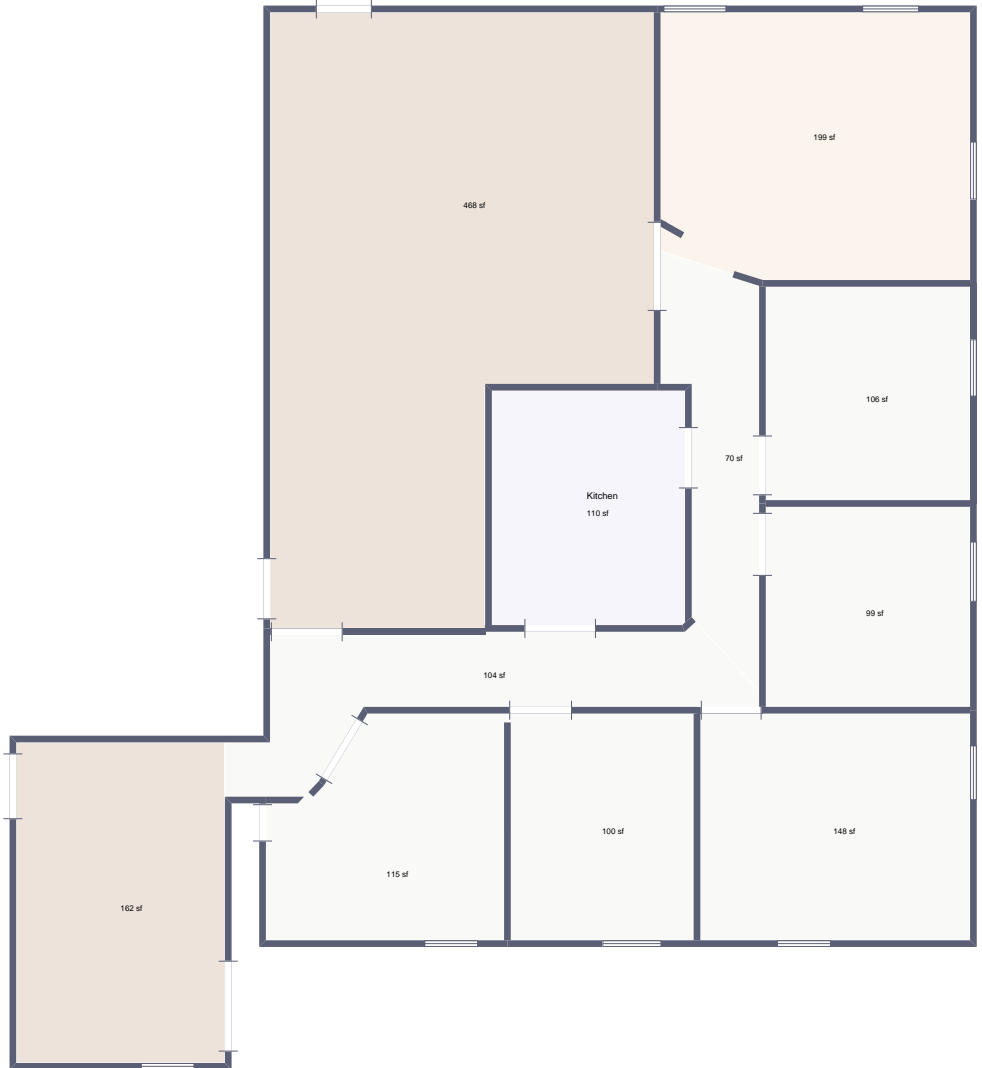

Floorplan

1599 Washington St, Braintree, MA

made with
polycam