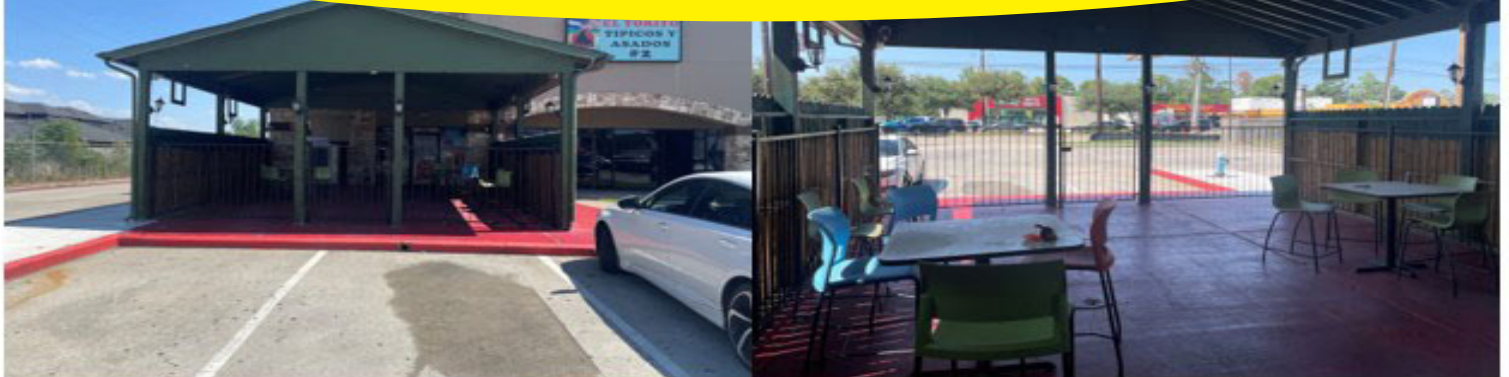

Ella Plaza - Suite A-100 Photos

2ND GENERATION RESTAURANT | HUGE COVERED PATIO

11111 Katy Freeway
Suite 535 | Houston, Texas
713.464.1001 | Investarinc.com

GARY WARNER
713-408-8585
GWARNER@INVESTARINC.COM