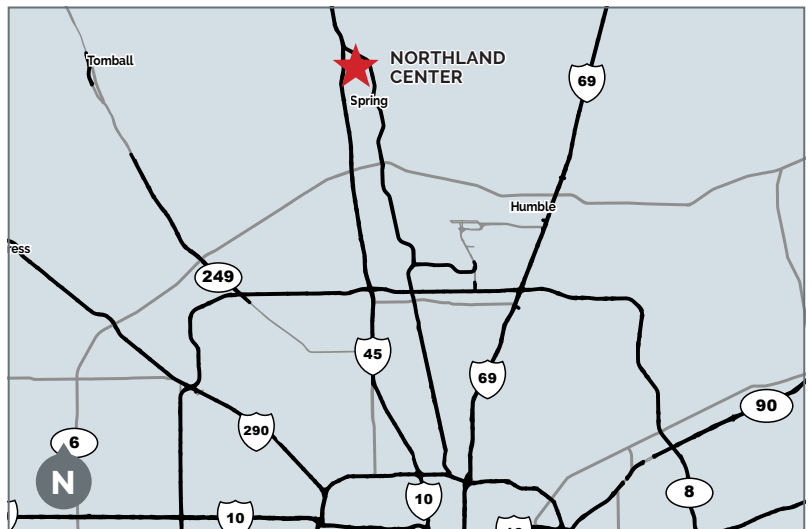

TRAFFIC COUNTS	VEHICLES/DAY
I-45 (North of Spring Cypress Rd.)	237,039
I-45 (South of Spring Cypress Rd.)	293,661
Spring Cypress Rd. (West of I-45)	58,483
Spring Cypress Rd. (East of I-45)	20,237

DEMOGRAPHICS	
Population: City of Spring	54,298
Population: Harris County	4,500,000

DEMOGRAPHICS	1 MI.	3 MI.	5 MI.
Population	5,585	62,725	222,311
Population Growth	10.01%	9.90%	11.22%
Average HH Incomes	$115,308	$101,543	$91,908
Households	2,395	24,315	86,730