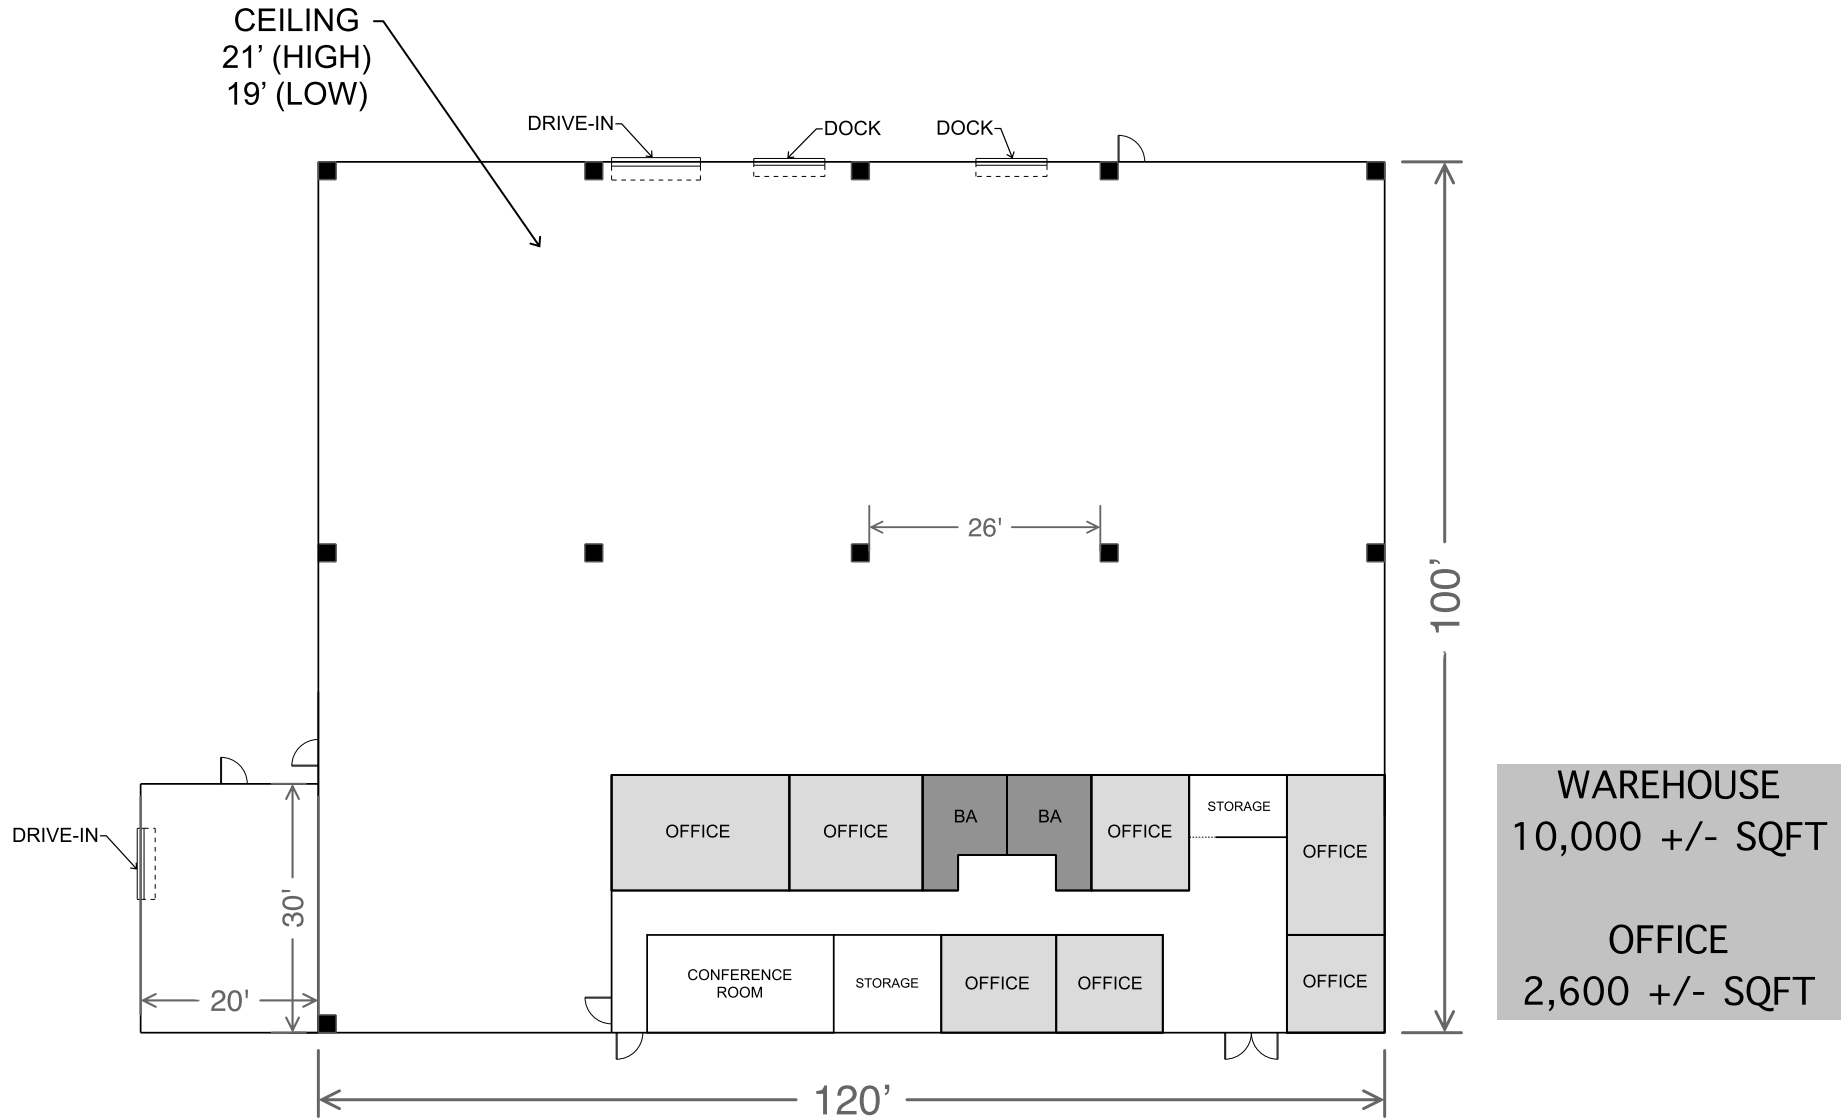

For more information, please contact:

Joe Lomady • 864.787.3781 • joe@lyonsindustrial.com