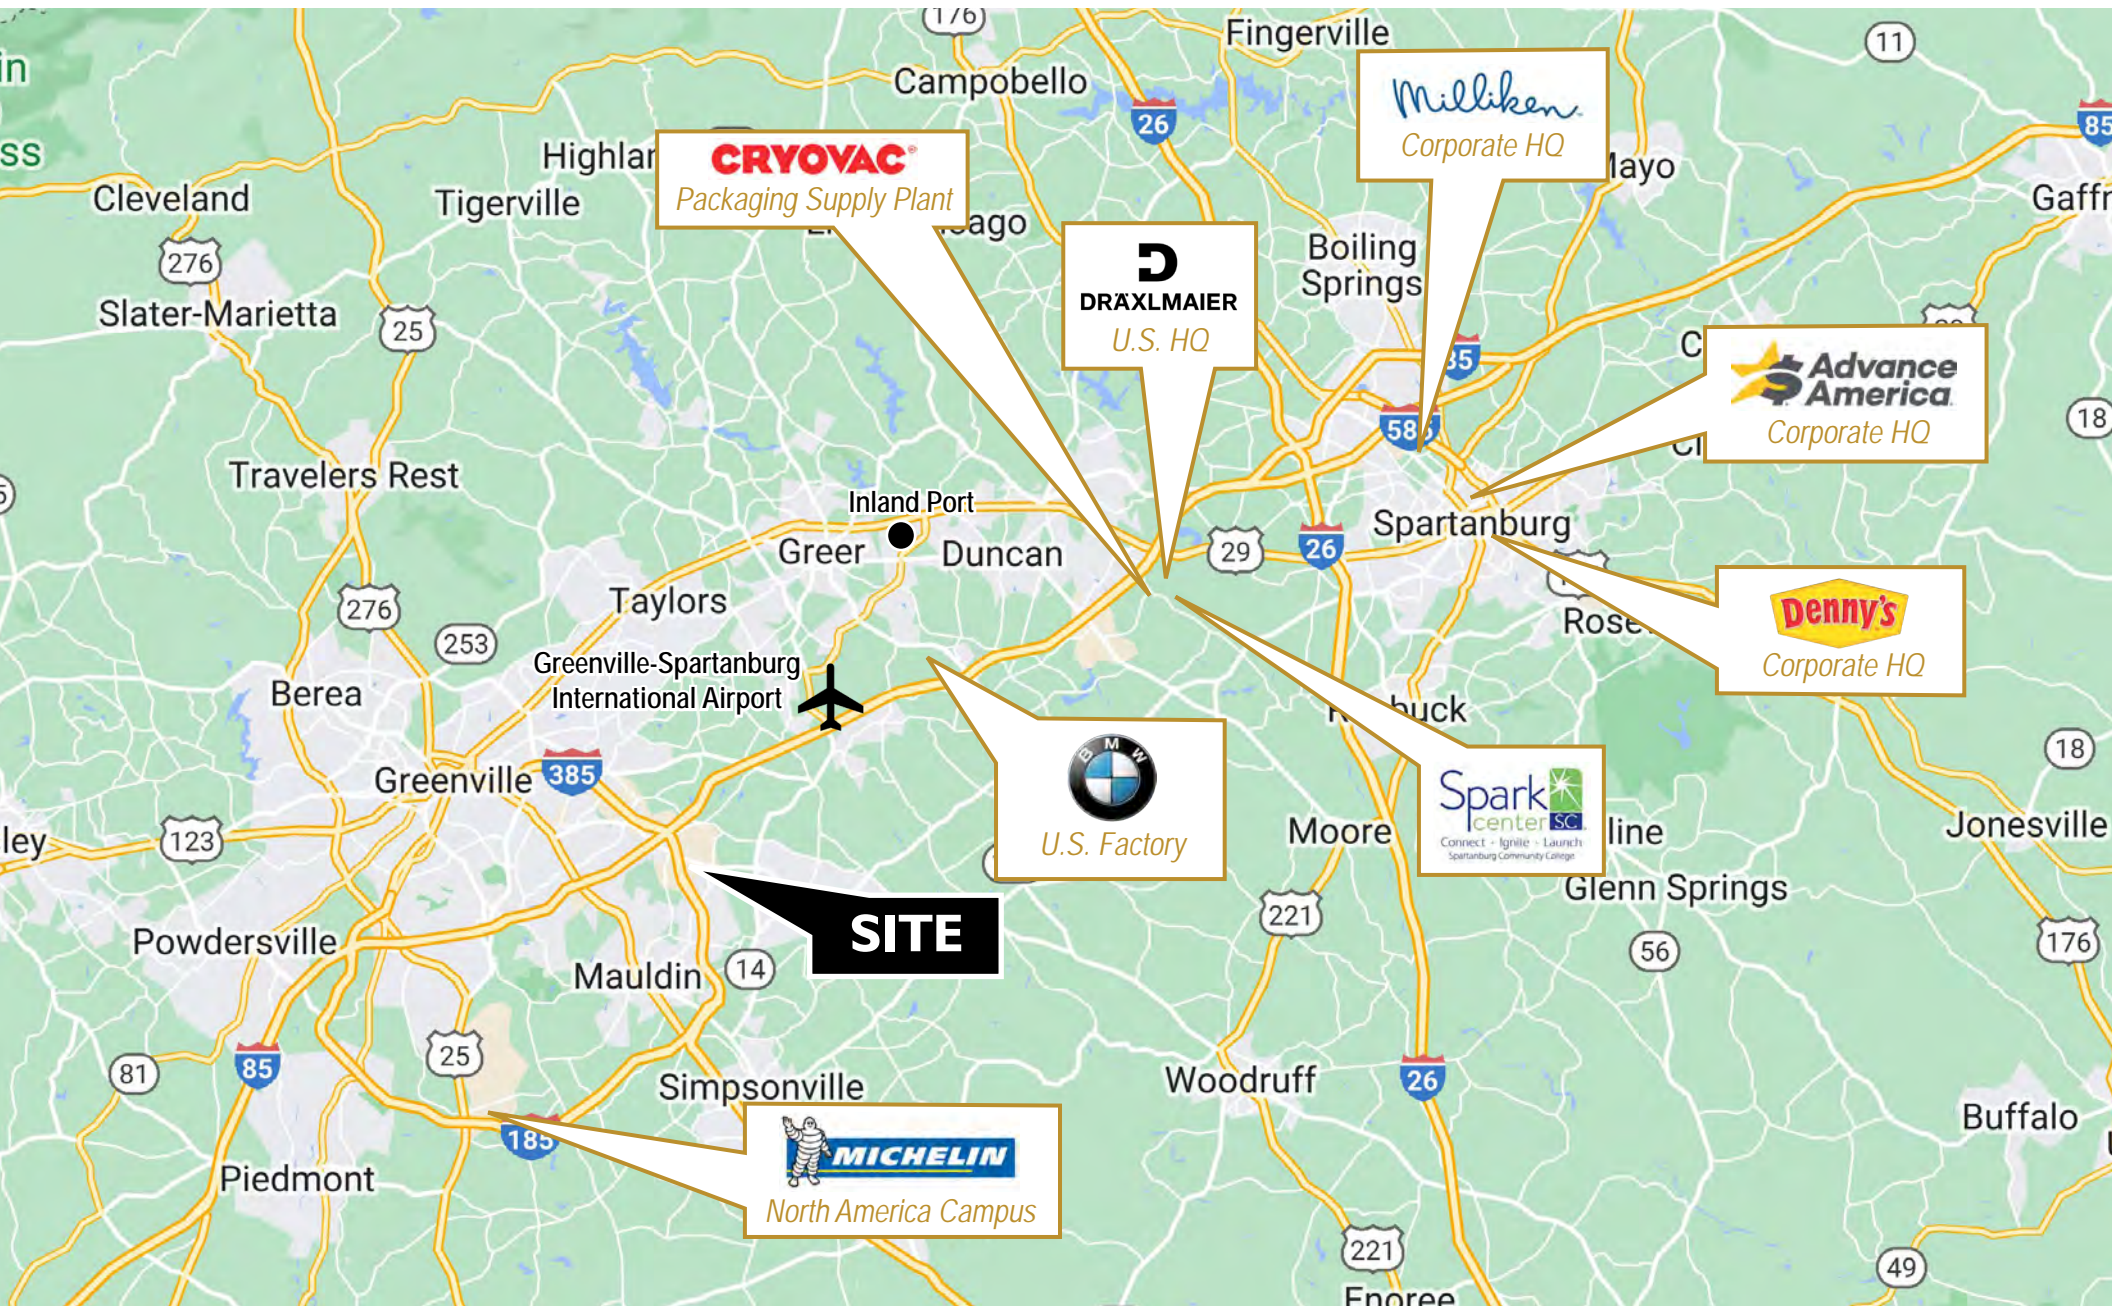

For more information, please contact:

Joe Lomady • 864.787.3781 • joe@lyonsindustrial.com