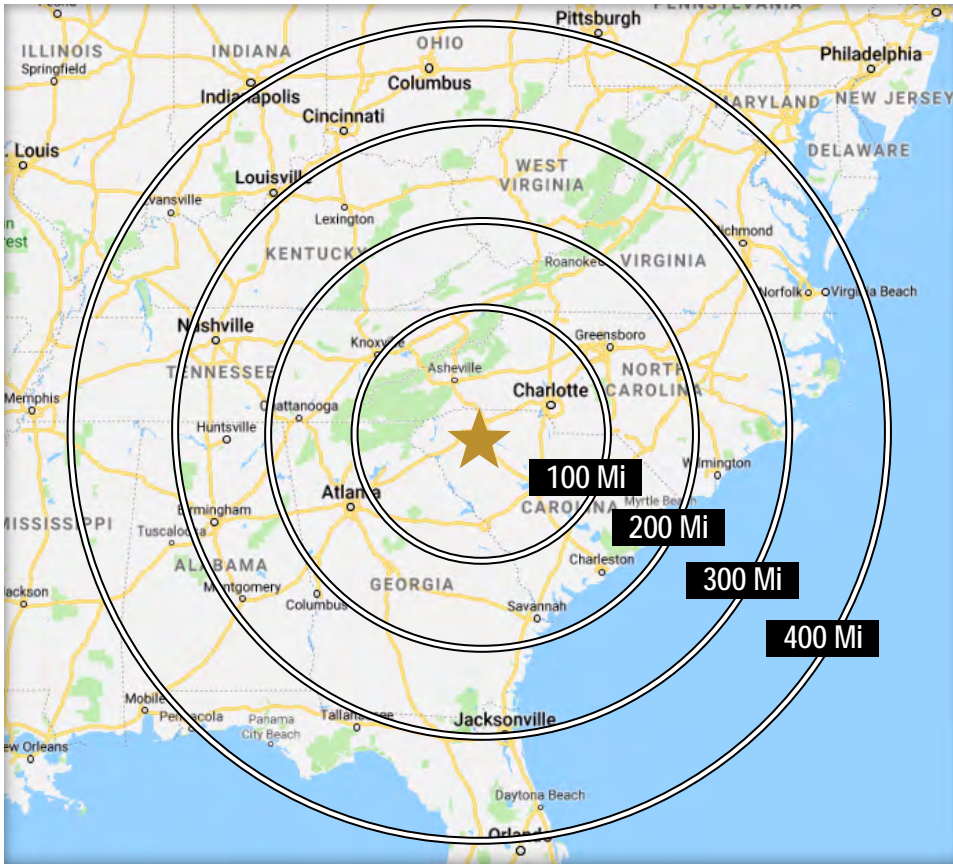

DRIVE TIMES IN SOUTH CAROLINA

I-385	2 Min	Greenville	14 Min
I-85	5 Min	Spartanburg	46 Min
I-26	33 Min	Columbia	1 Hr 44 Min
I-20	1 Hr 32 Min	Charleston	3 Hr 33 Min
I-77	1 Hr 36 Min	Hilton Head	3 Hr 47 Min
I-95	2 Hr 28 Min	Myrtle Beach	4 Hr 12 Min