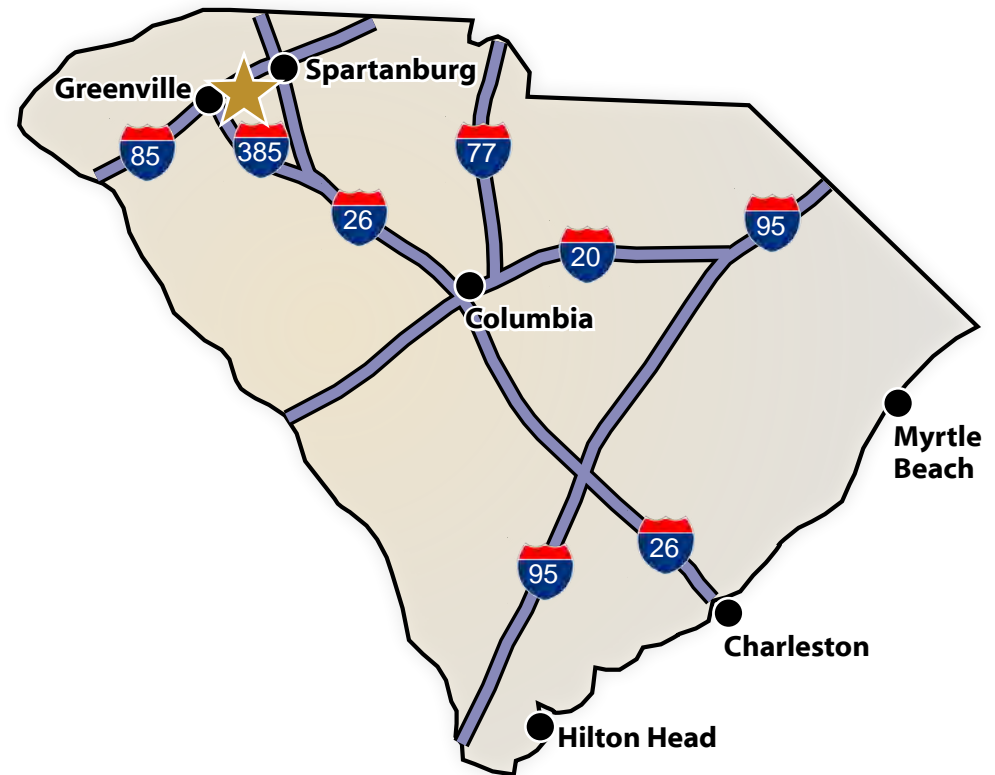

EXECUTIVE SUMMARY

- Lyons Industrial is pleased to offer for sale +/- 12,600 SF (fully leased) industrial facility sitting on 1.4 Acres.
- The site is only 0.5 miles from I-385 and 1.5 Miles from I-85.
- This property sits in an advantageous location with quick access to interstates, population centers, and ports. The presence of BMW, Michelin, Bosch, and other major automotive and machinery manufacturers has attracted parts suppliers to the Upstate and reoriented the textile industry around automotive uses.
- The site offers excellent access to destinations in any direction. Additionally, this property is only 6.6 miles from to Greenville-Spartanburg International Airport and 13.2 miles from the Inland Port.

I-385	2 Min	Greenville	14 Min
I-85	5 Min	Spartanburg	46 Min
I-26	33 Min	Columbia	1 Hr 44 Min
I-20	1 Hr 32 Min	Charleston	3 Hr 33 Min
I-77	1 Hr 36 Min	Hilton Head	3 Hr 47 Min
I-95	2 Hr 28 Min	Myrtle Beach	4 Hr 12 Min

DRIVE TIMES TO U.S. MAJOR CITIES

Charlotte, NC	1 HR 53 Min	Cincinnati, OH	6 Hr 42 Min
Atlanta, GA	2 hr 37 Min	Mobile, AL	7 Hr 9 Min
Raleigh, NC	4 Hr 12 Min	Orlando, FL	7 Hr 44 Min
Jacksonville, FL	5 Hr 33 Min	Washington DC	8 Hr 20 Min
Nashville, TN	5 Hr 48 min	Columbus, OH	8 Hr 21 Min
Richmond, VA	5 Hr 51 Min	Indianapolis, IN	8 Hr 23 Min
Louisville, KY	6 Hr 40 Min	Pittsburgh, PA	8 HR 48 Min