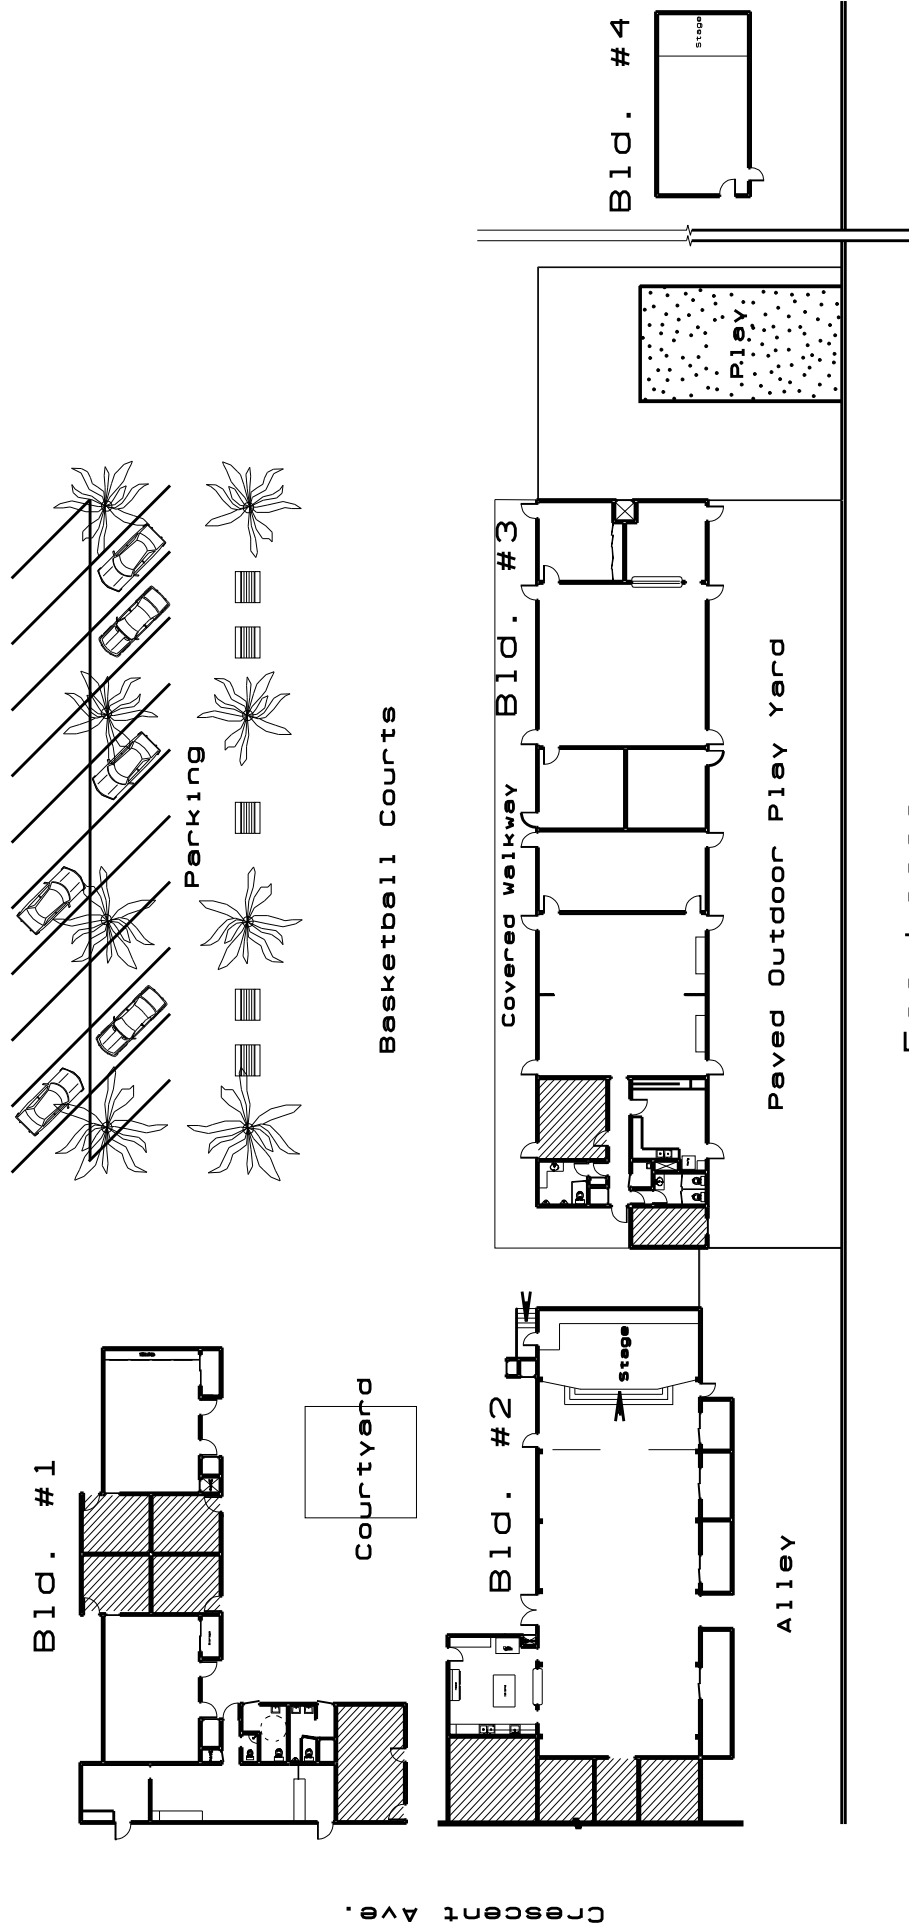

San Simeon Circle

For Lease:

Bld. #1	1,530	Sq. Ft.
Bld. #2	3,000	Sq. Ft.
Bld. #3	3,800	Sq. Ft.
Bld. #4	600	Sq. Ft.

TOTAL Sq. Ft. 8,930.00.

6575 Crescent Ave.
Buena Park, CA