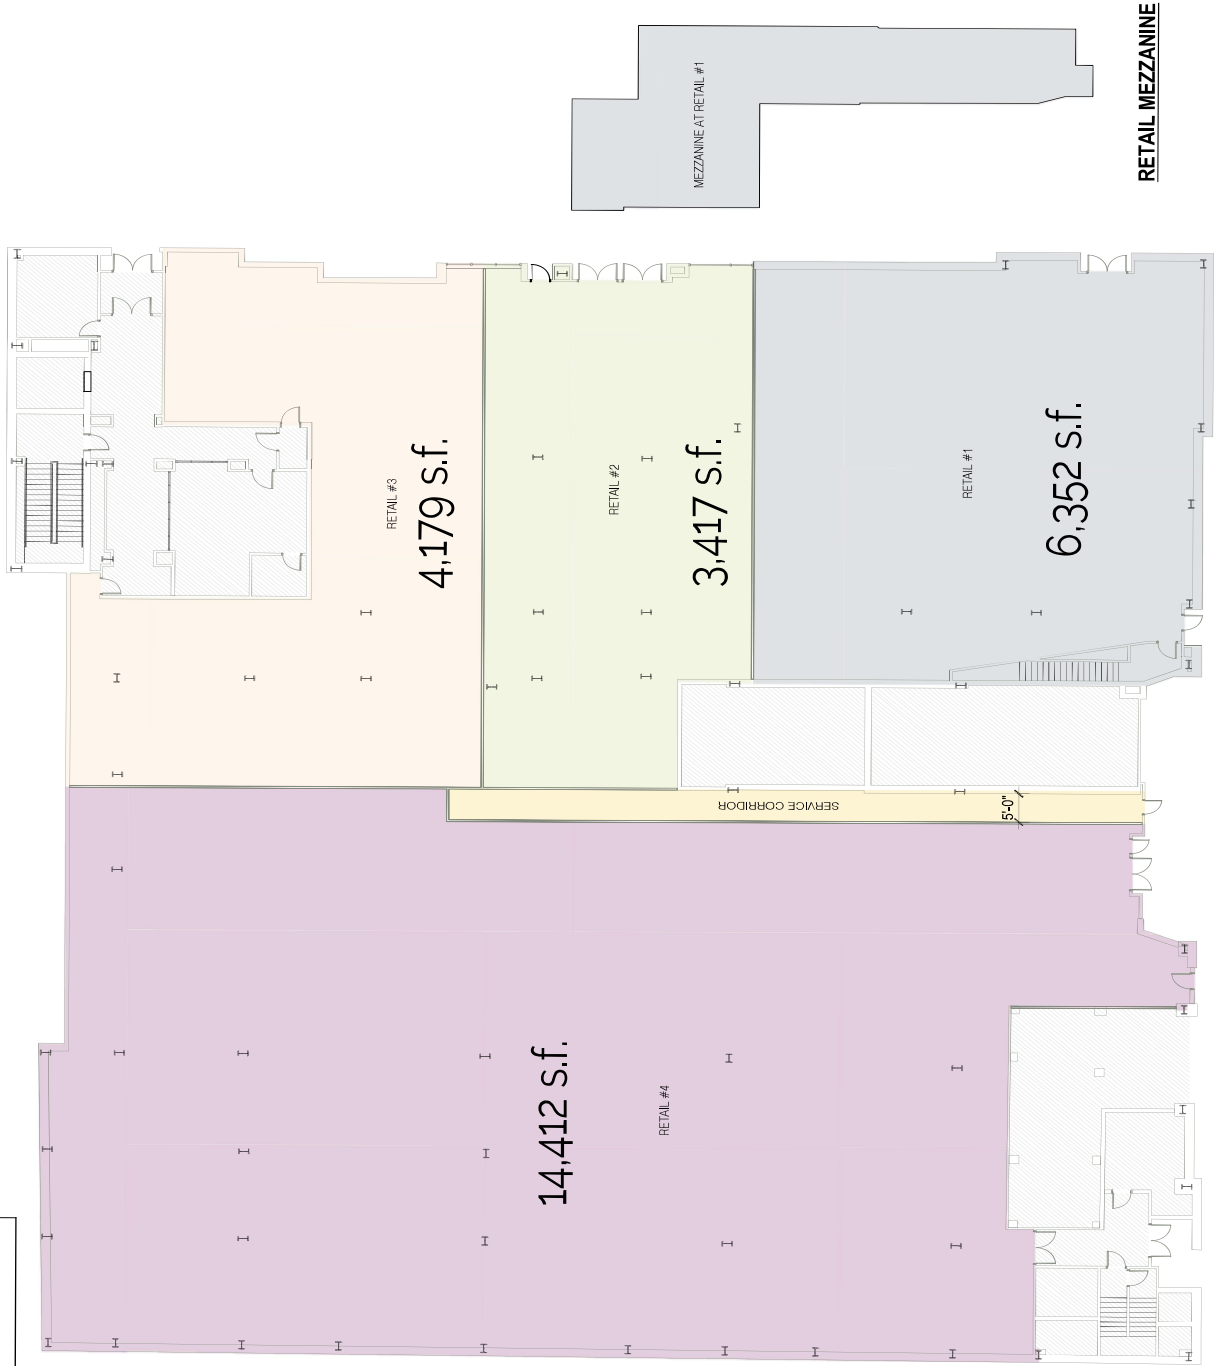

New Haven, Connecticut 80 Temple Street

SCALE: 3/32"=1'-0"

DEMISING LEASE PLAN OPTIONS

-  RETAIL #1 (WITH MEZZANINE) 6,352 SQ FT
-  RETAIL #2 3,417 SQ FT
-  RETAIL #3 4,179 SQ FT
-  RETAIL #4 14,412 SQ FT
-  SERVICE CORRIDOR 586 SQ FT

TOTAL SQ FT: 28,946 SQ FT

RETAIL MEZZANINE

- 1 Yale New Haven Hospital
- 2 Shubert Theatre
- 3 College Street Music Hall
- 4 Yale British Art Museum
- 5 Yale University

80 Temple Street, New Haven, CT

March 2024

Map data ©2024 Google