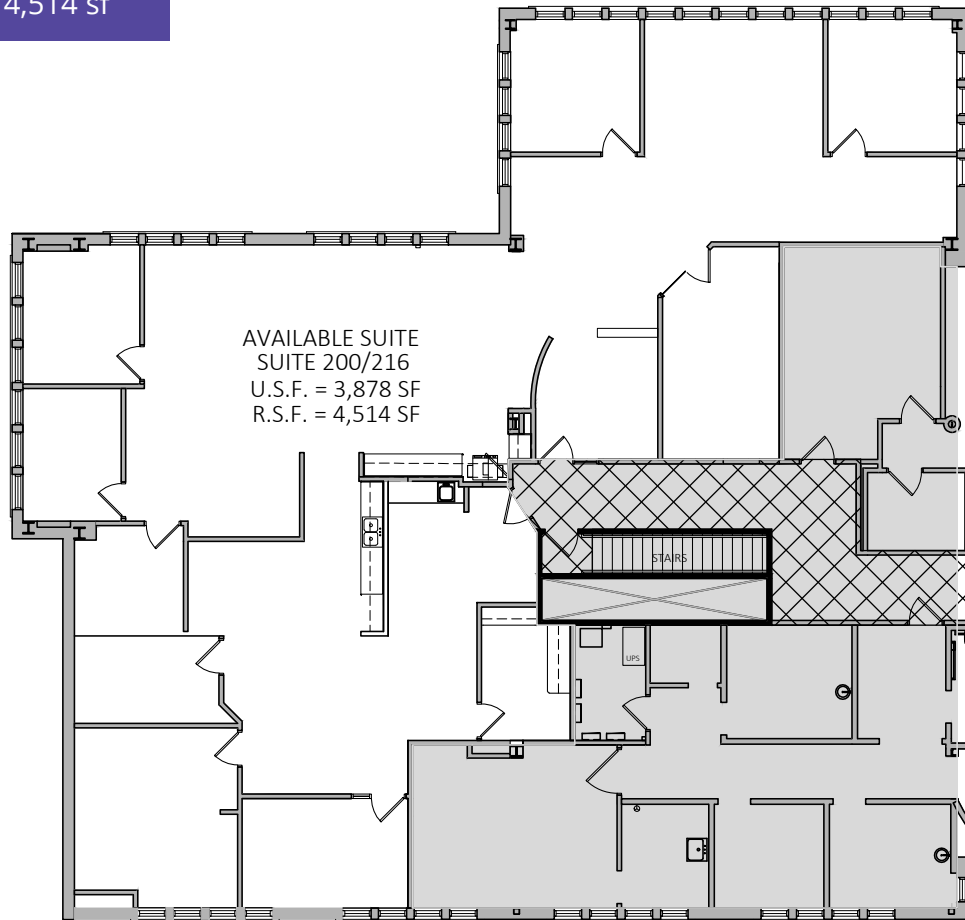

# Available floorplans

FLOOR - 2 AVAILABLE FOR LEASE AUG 2026: 4,514 RSF

Floor 2 - 4,514 sf