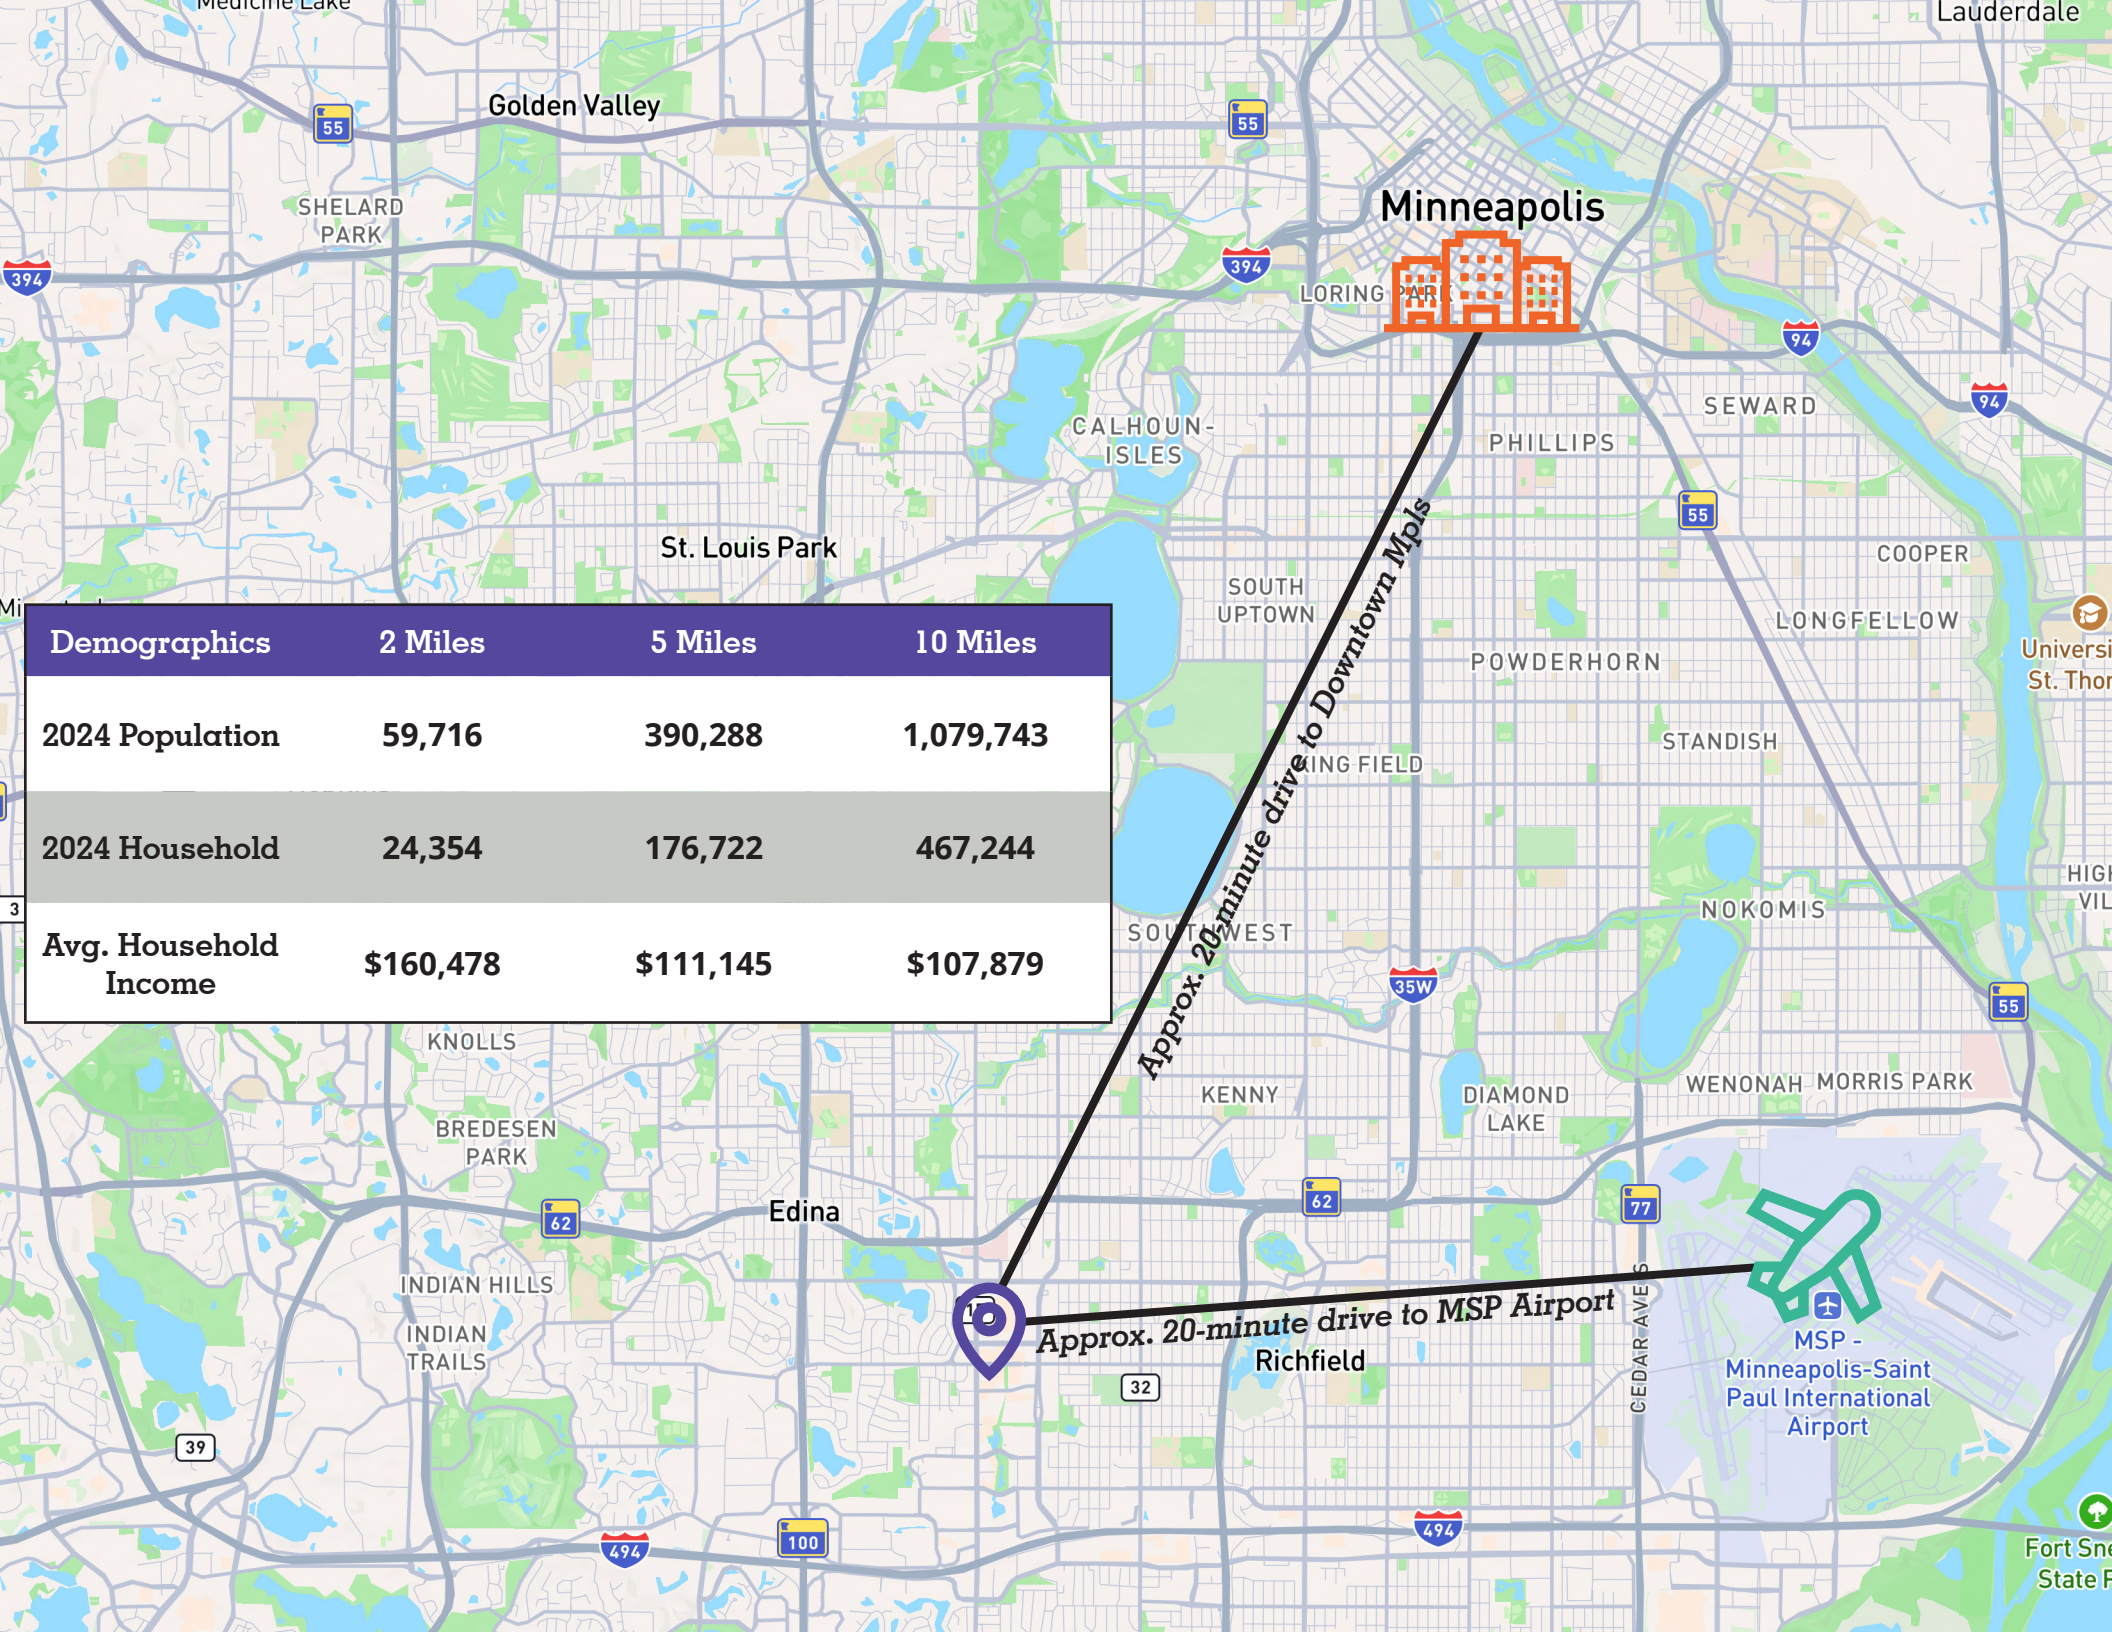

# In the heart of 50th and France.

*4999 France Avenue South* is located in a unique business neighborhood in the area of West 50th Street and France Avenue South on the border of Edina and Minneapolis. Join the mix of more than 175 national and local boutiques, specialty shops and restaurants, many that are exclusive to the area.

# Interior Gallery

Demographics	2 Miles	5 Miles	10 Miles
2024 Population	59,716	390,288	1,079,743
2024 Household	24,354	176,722	467,244
Avg. Household Income	\$160,478	\$111,145	\$107,879

Minneapolis

*Approx. 20-minute drive to Downtown Mpls*

*Approx. 20-minute drive to MSP Airport*