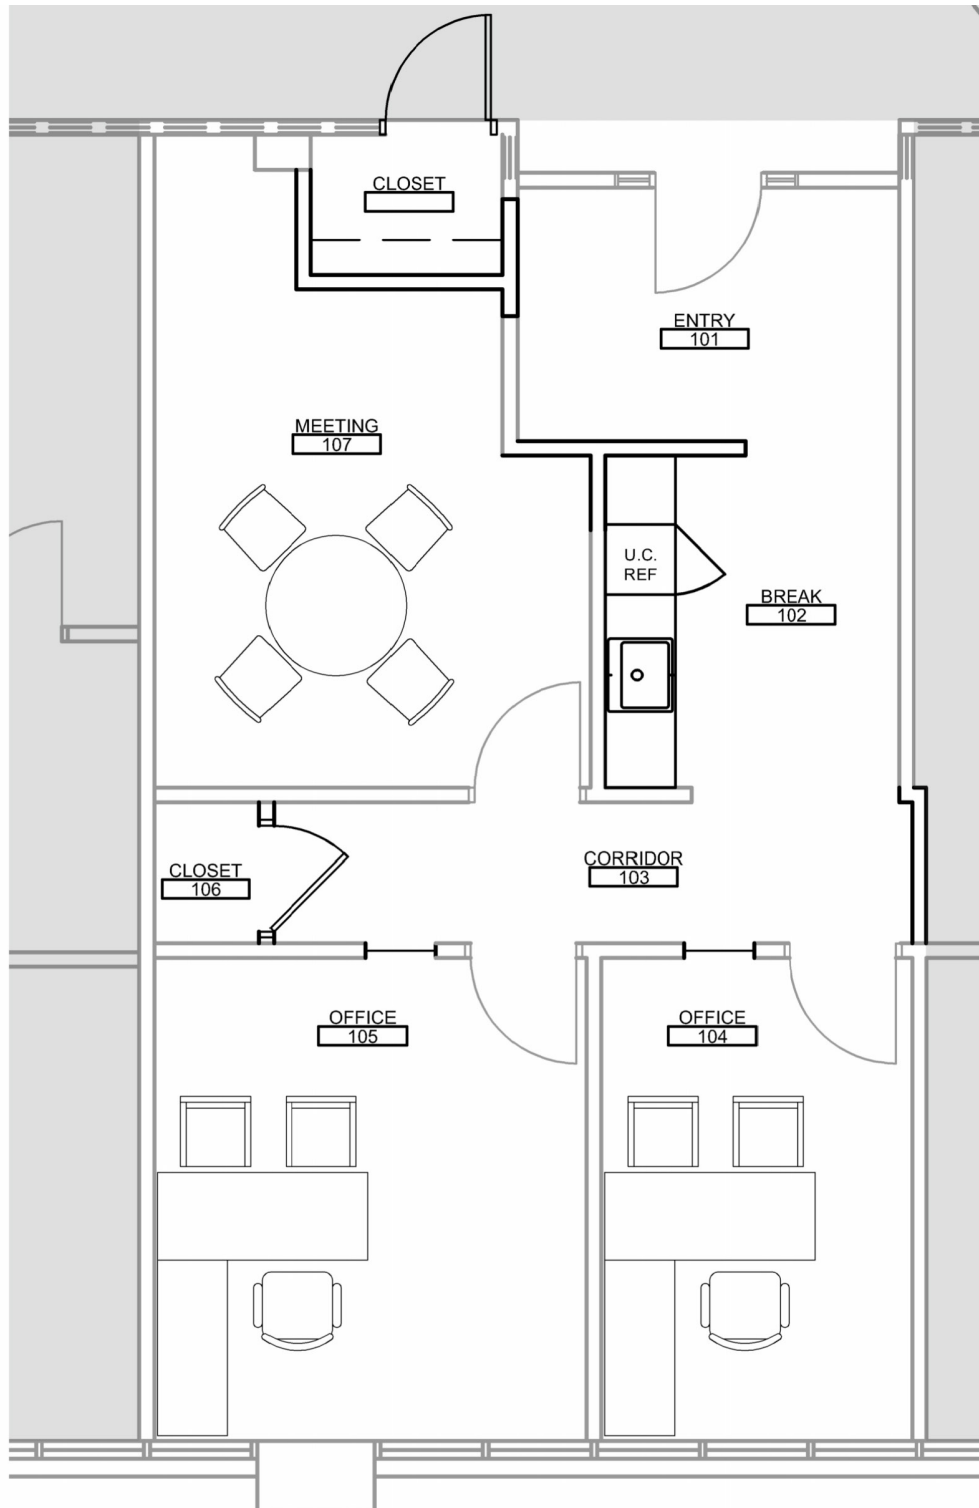

OVERVIEW

ADDRESS 215 Jamestown Park Road,
Brentwood, TN 37027

SIZE Suite 203 - 920 SF

RATE \$28.50/PSF

AVAILABLE 1/1/2025

- Ample Parking
- Centrally located in Maryland Farms
- Recently updated common areas and restrooms

LOCATION

for more information, contact

FLOOR PLAN

for more information, contact