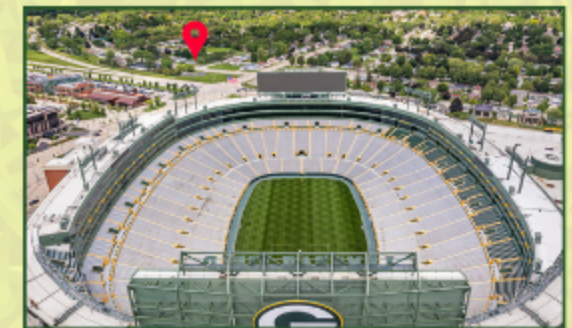

# Packer Stadium View Home For Sale

Walk into the stadium on your time or Lombardi time- as you gaze at the clock and front entrance to one of the NFL's most iconic fields- Legendary Lambeau Field!

## Unparalleled Duplex Opportunity

If you're looking to have a premier opportunity for games, the NFL Draft, or a cash producing investment this Duplex, with a clear line of sight to the stadium, is it! Capable of parking 40 cars and potential for rental opportunities **(2024 - 9 Reg Home Games, 2025 - NFL Draft, 2026 - UW vs Notre Dame)**, this 2 unit has the capability and upward potential. Looking to entertain two separate guests at the same game day suite? No worries host them each individually on their own side for an exciting and unduplicated Green Bay game day experience and network at the next level. Property has been well cared for and is currently rented. A conditional use permit would need to be obtained for VRBO or Airbnb as it currently doesn't exist for this property. Email Taylor Hansen for further details at [thansen@placeperfectrealty.com](mailto:thansen@placeperfectrealty.com).