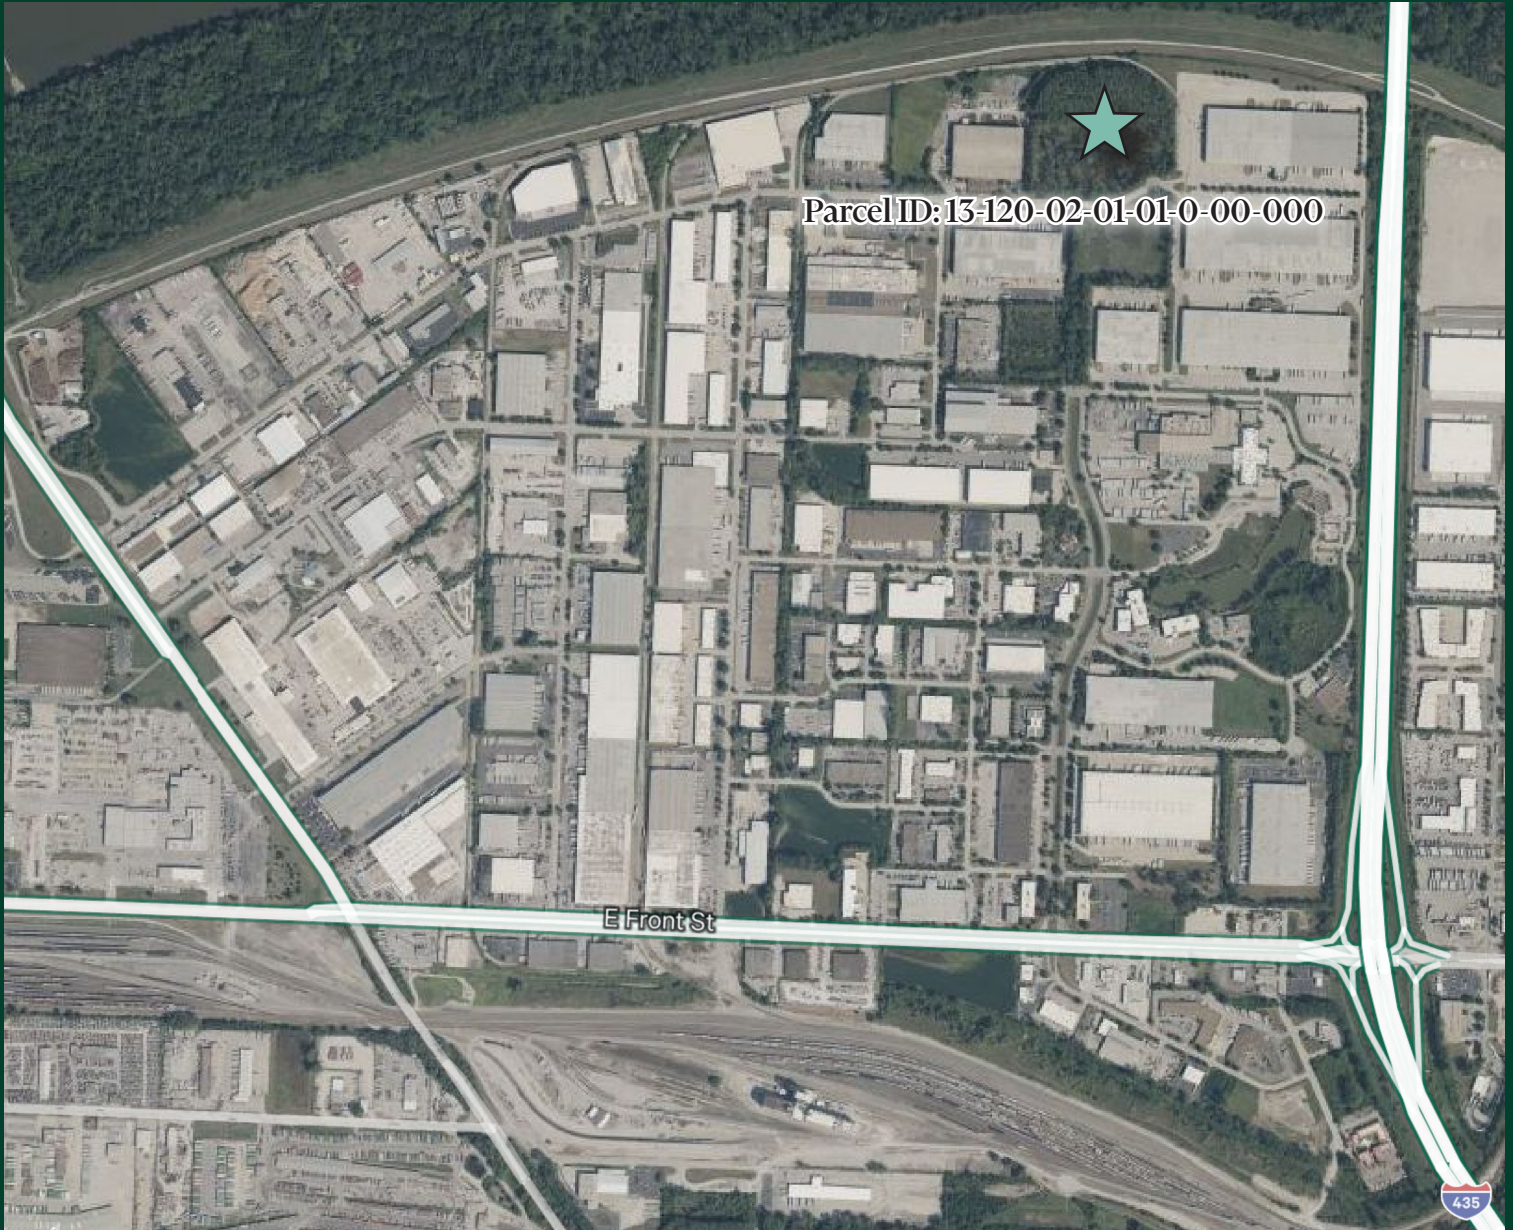

Executive Park Land Site

6600 Stillwell Ave

Executive Park
Kansas City, MO
www.cbre.us/kansascity

18.23+/- Acres

\$3,970,494 (\$5.00 PSF)

Contact Us

Austin Baier
Executive Vice President
+1 816 968 5841
austin.baier@cbre.com