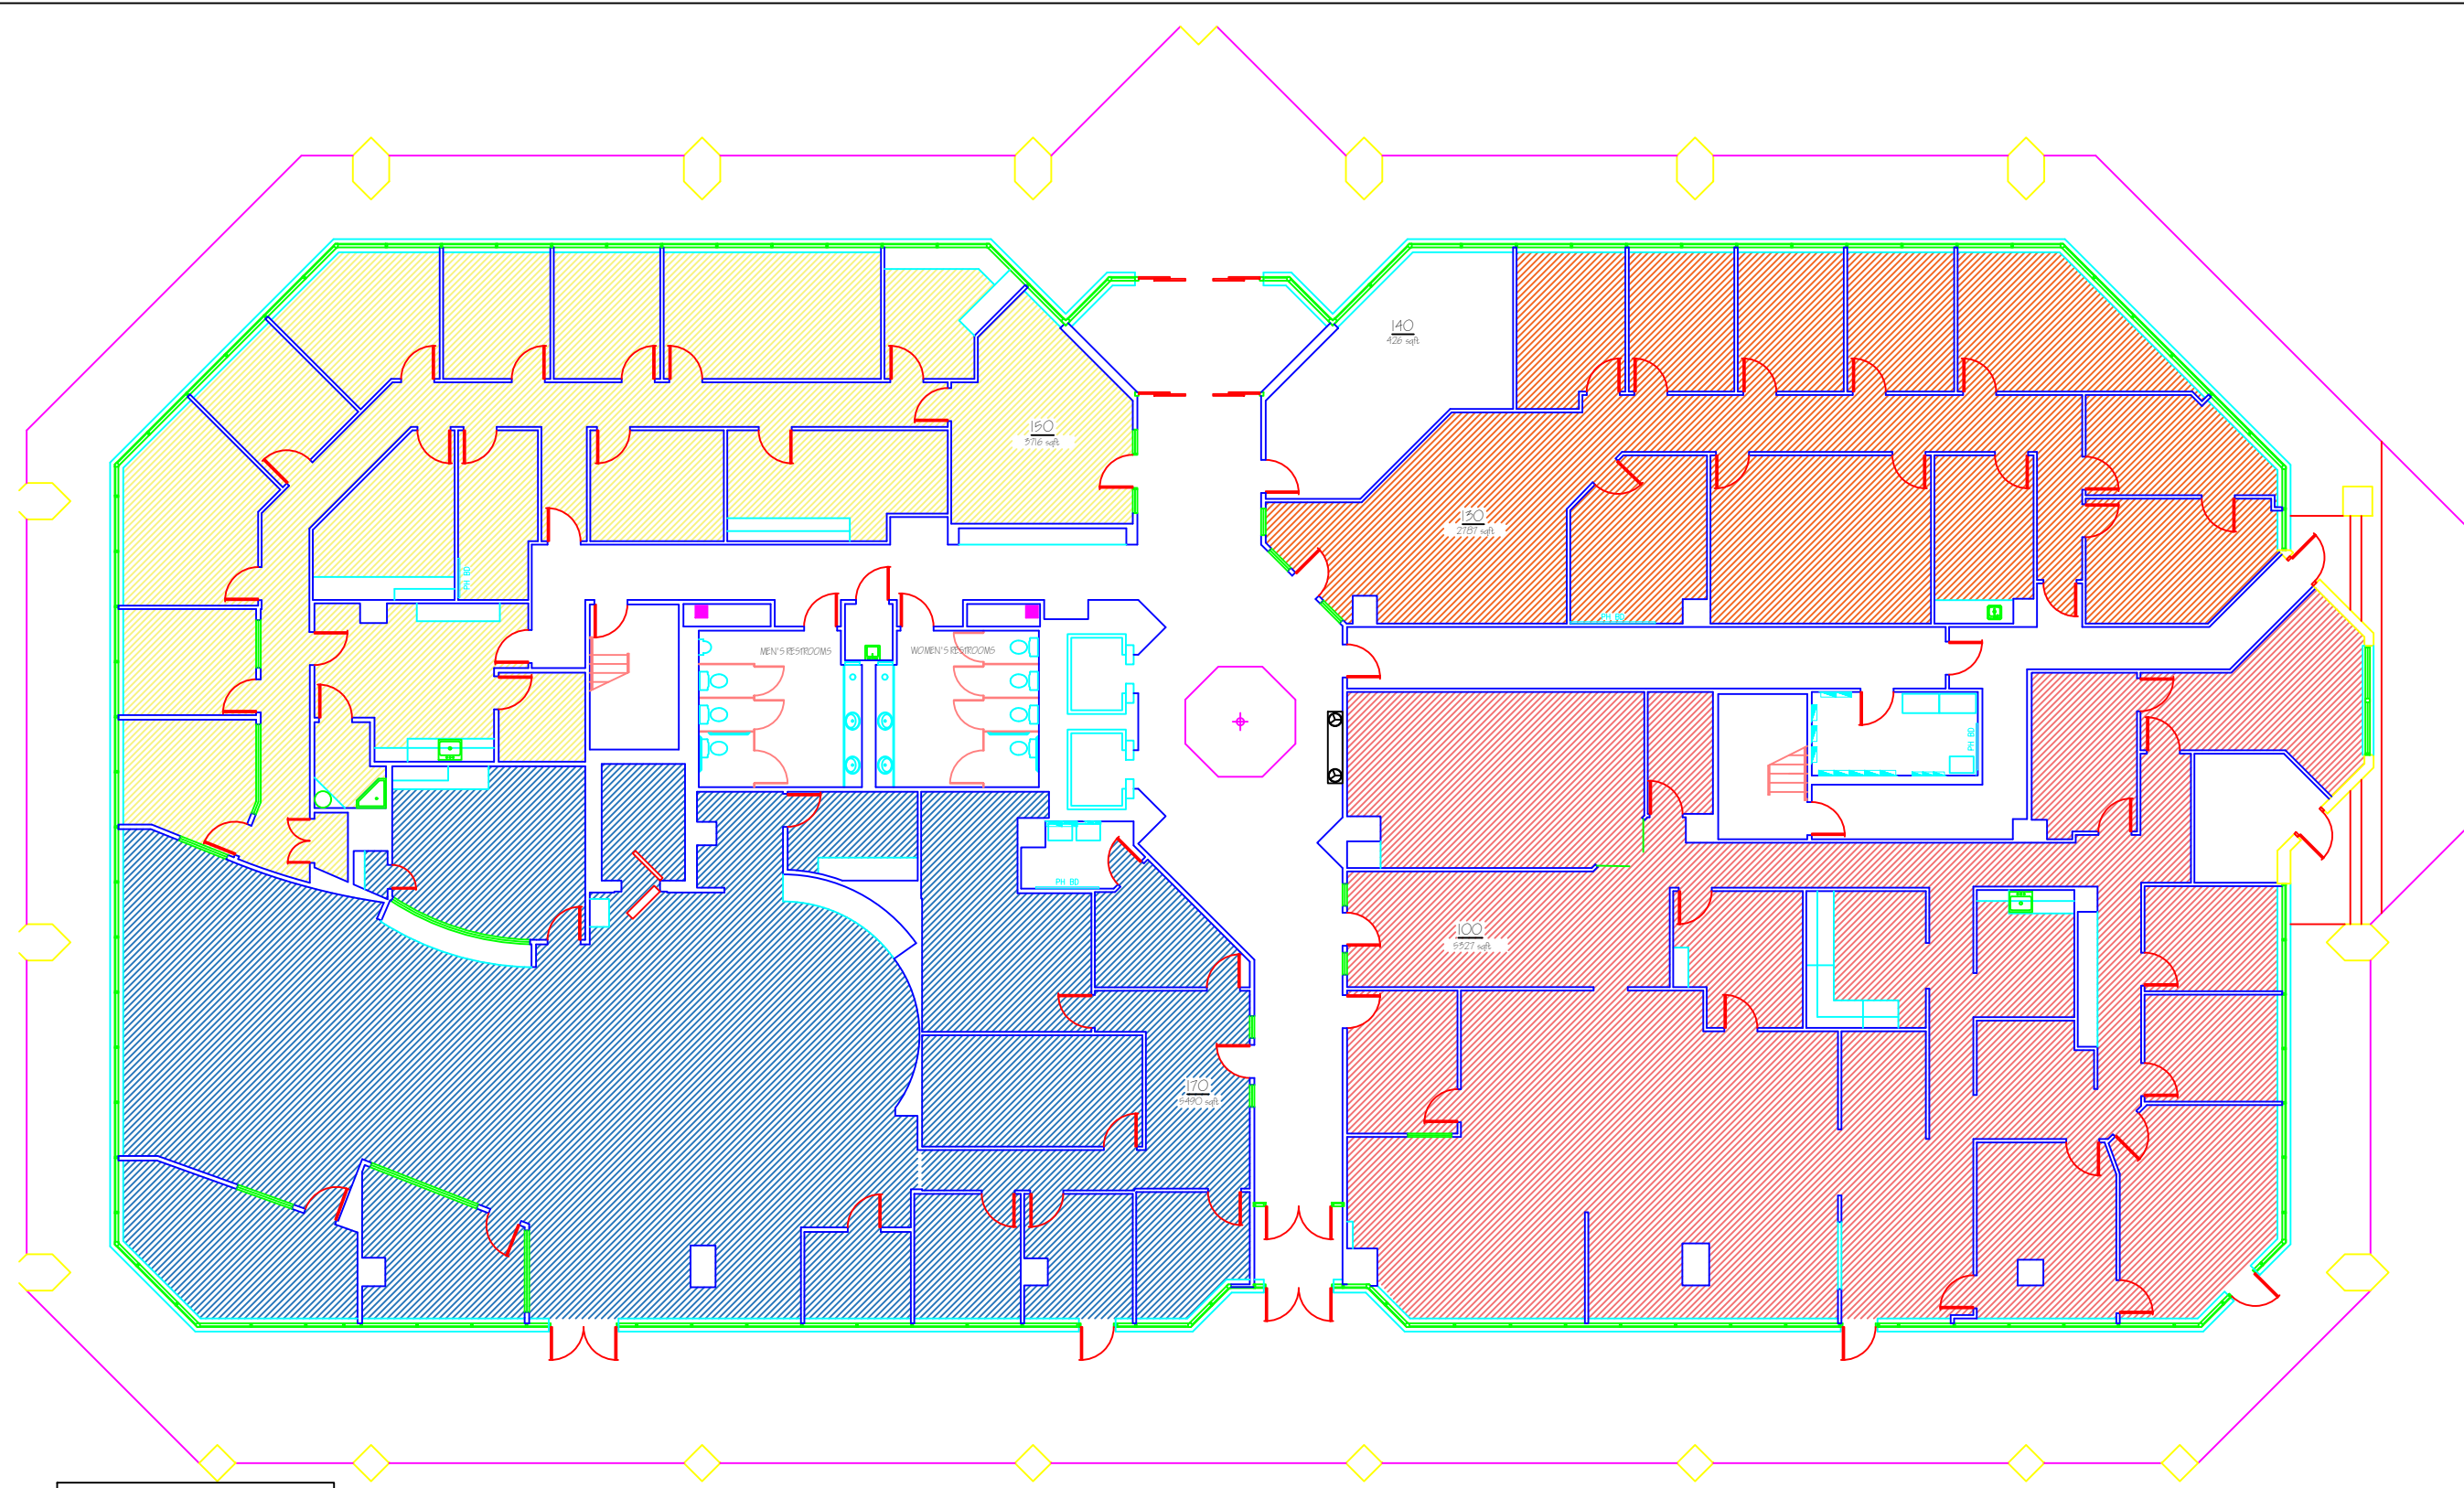

CLJ
DESIGN

BROOKHOLLOW NORTH
1660 SOUTH STEMMONS
LEWISVILLE, TX

CLJ DESIGN

FORT WORTH, TX 76107

FIRST FLOOR

SCALE: NA

SUITE SQUARE FOOTAGES

- SITE 100.....5327 SQFT
- SITE 130.....2787 SQFT
- SITE 150.....3716 SQFT
- SITE 170.....5490 SQFT
- SITE 140.....426 SQFT