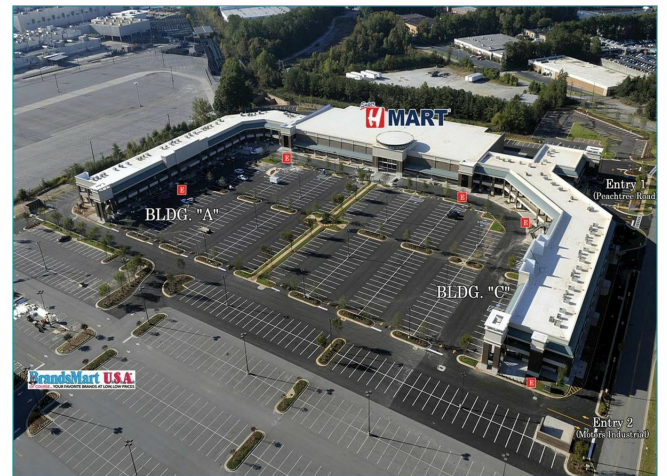

Peachtree Pavillion

\$20.00 /SF/YR

Peachtree Pavilion is a large shopping center in Atlanta, GA. featuring many popular tenants. There is tons of parking and it is right across from I-285. The convenient location bring lots of visitors. There is lots of visibility and signage....

- Shopping center visible from I-285, direct interstate access.
- Almost fully leased property with very high traffic throughout the day
- Adjacent to big production studio developments currently be constructed

Rental Rate:	\$20.00 /SF/YR
Total Space Available:	2,200 SF
Max. Contiguous:	1,100 SF
Property Type:	Shopping Center
Center Type:	Community Center
Stores:	43
Center Properties:	5
Frontage:	500' on Peachtree Rd
Gross Leasable Area:	618,623 SF
Walk Score ®:	39 (Car-Dependent)
Rental Rate Mo:	\$1.67 /SF/MO

Major Tenant Information

Tenant	SF Occupied	Lease Expired
Fabric Tusting	-	
Subi	-	
ultrasound	-	April 2028

6100 Peachtree Industrial Blvd, Atlanta, GA 30360

Peachtree Pavilion is a large shopping center in Atlanta, GA. featuring many popular tenants. There is tons of parking and it is right across from I-285. The convenient location bring lots of visitors. There is lots of visibility and signage.