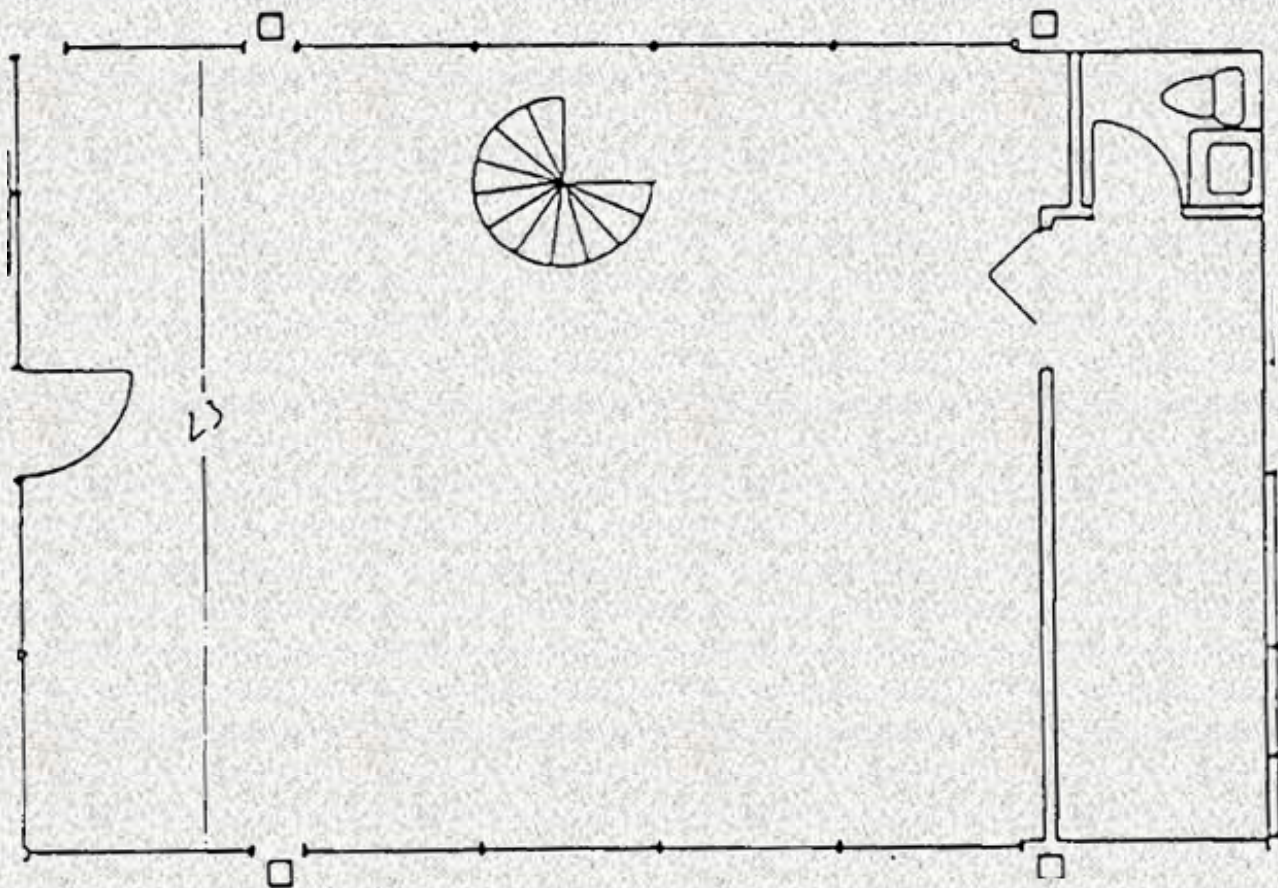

# Shadow Mountain Office Center

5840 S. Memorial Drive Tulsa, Oklahoma

**TFP**

TWENTY FIRST PROPERTIES, INC.

**Suite 225**  
**1,356 Sq. Ft.**

- Glass Hair Salon
- Private Restroom

For additional information contact  
Paul Wilson  
at 918-629-9446 or  
email [paul@tfptulsa.com](mailto:paul@tfptulsa.com)  
[www.tfptulsa.com](http://www.tfptulsa.com)