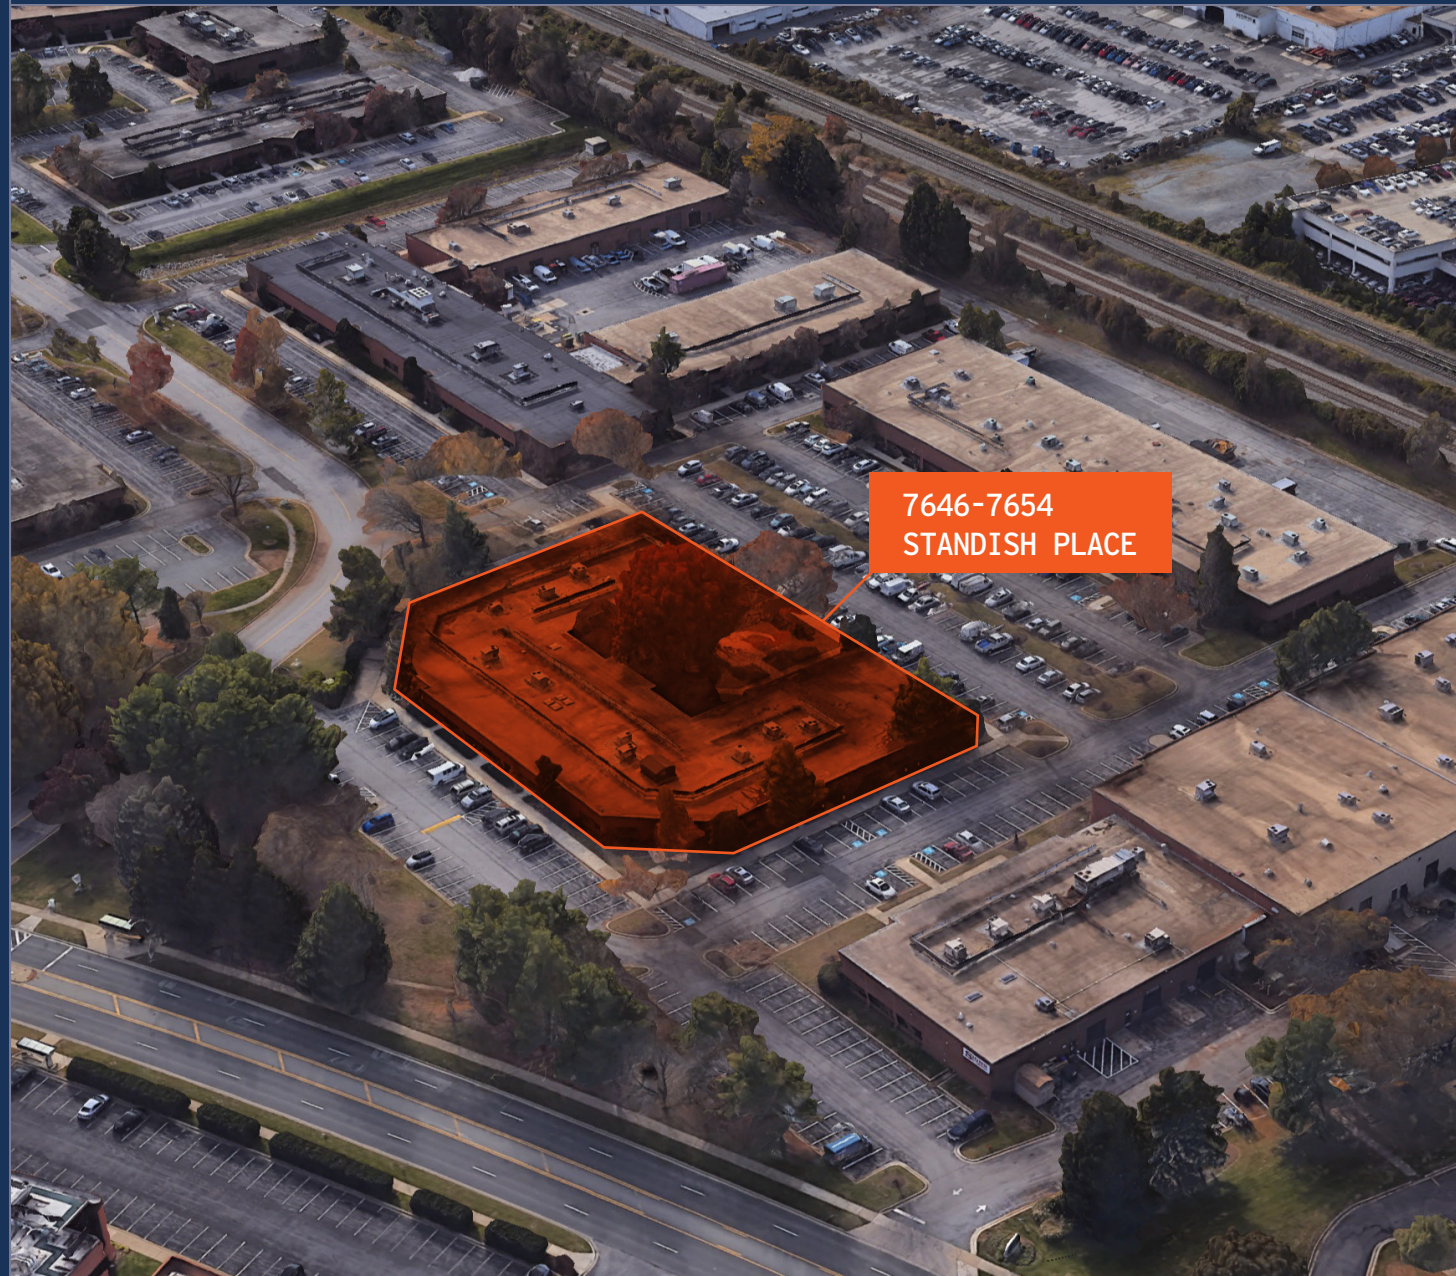

METRO PARK NORTH

OFFICE SPACE
FOR LEASE

7646 - 7654
Standish
Place

Rockville, MD

CONTACT INFORMATION

Kenneth Fellows
kfellows@klnb.com
301.222.0210

Robert Pugh
rpugh@klnb.com
301.222.0211

Keiry Martinez
kmartinez@klnb.com
703.334.5629