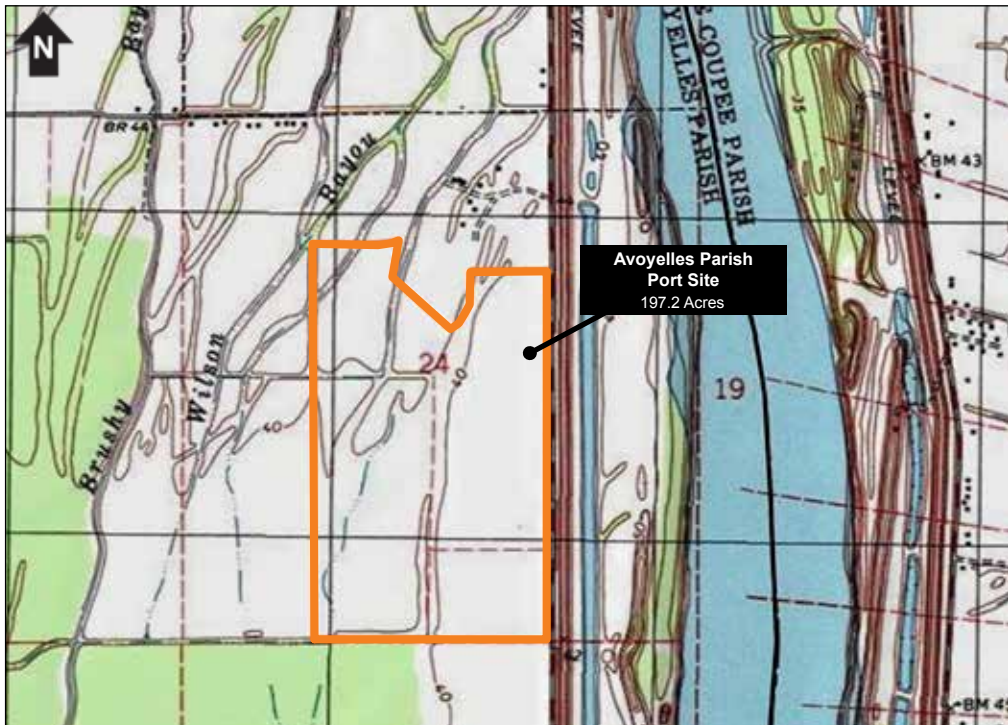

Avoyelles Parish Port Site

170 Honey Bee Road
Simmesport, LA 71369

FIND OUT MORE: OpportunityLouisiana.com
800.450.8115