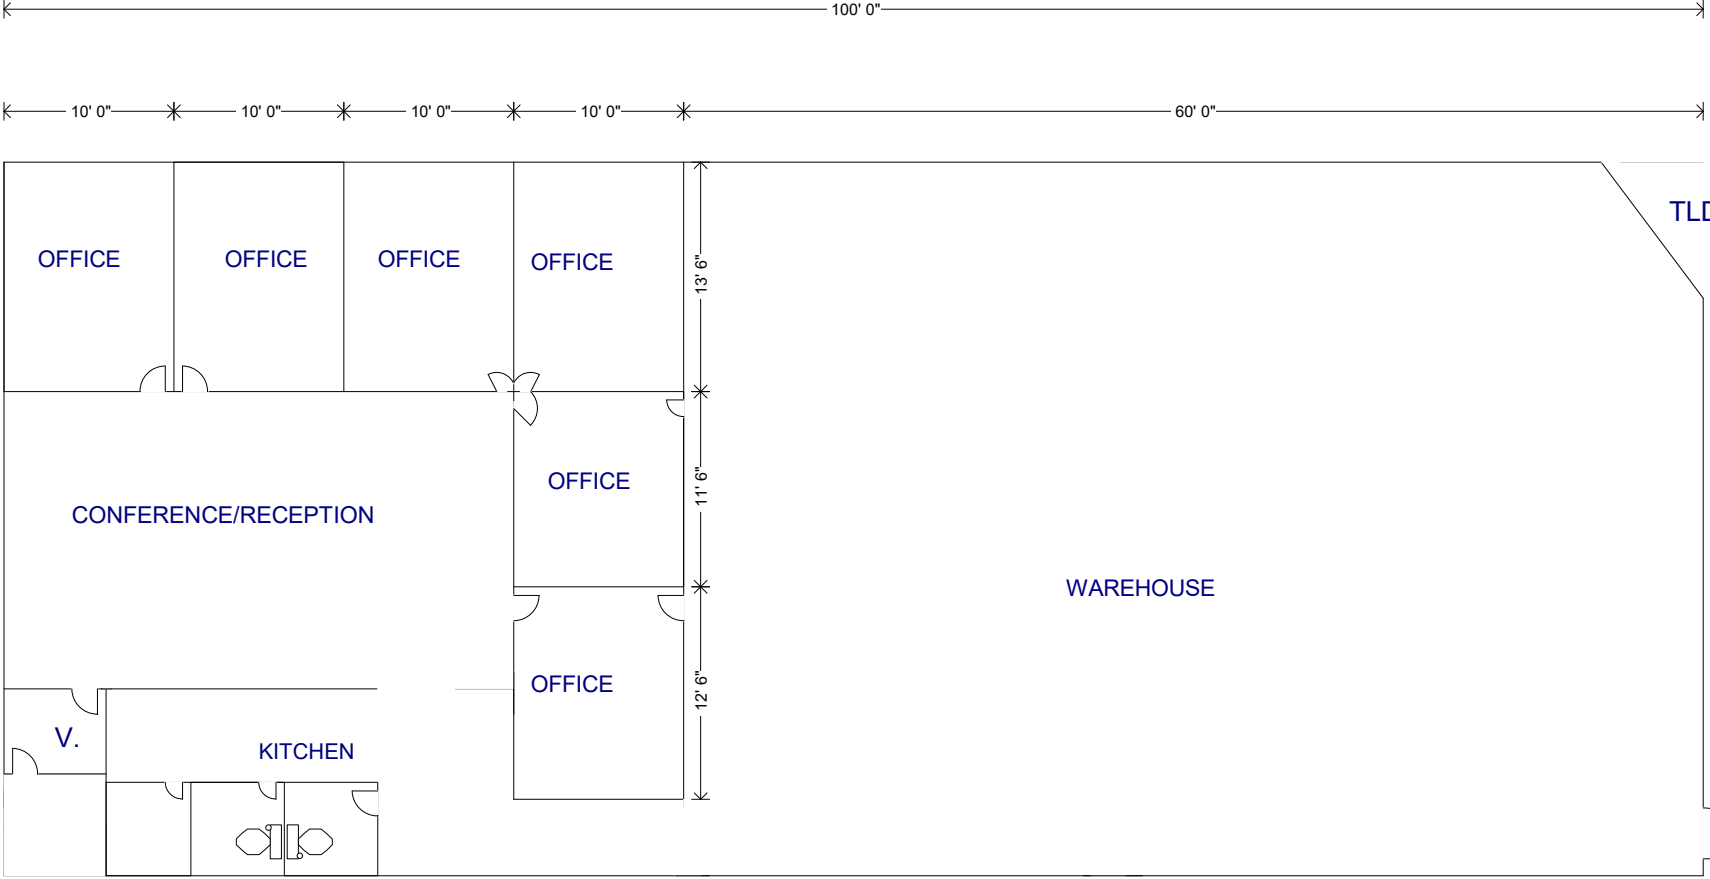

3014 COMMERCIAL AVENUE, NORTHBROOK

4,410 Sq. Ft.

ALL MEASUREMENTS ARE APPROXIMATE

Print scale: 1" : 136"

BNB REALTY PARTNERS, LLC

847-808-8850