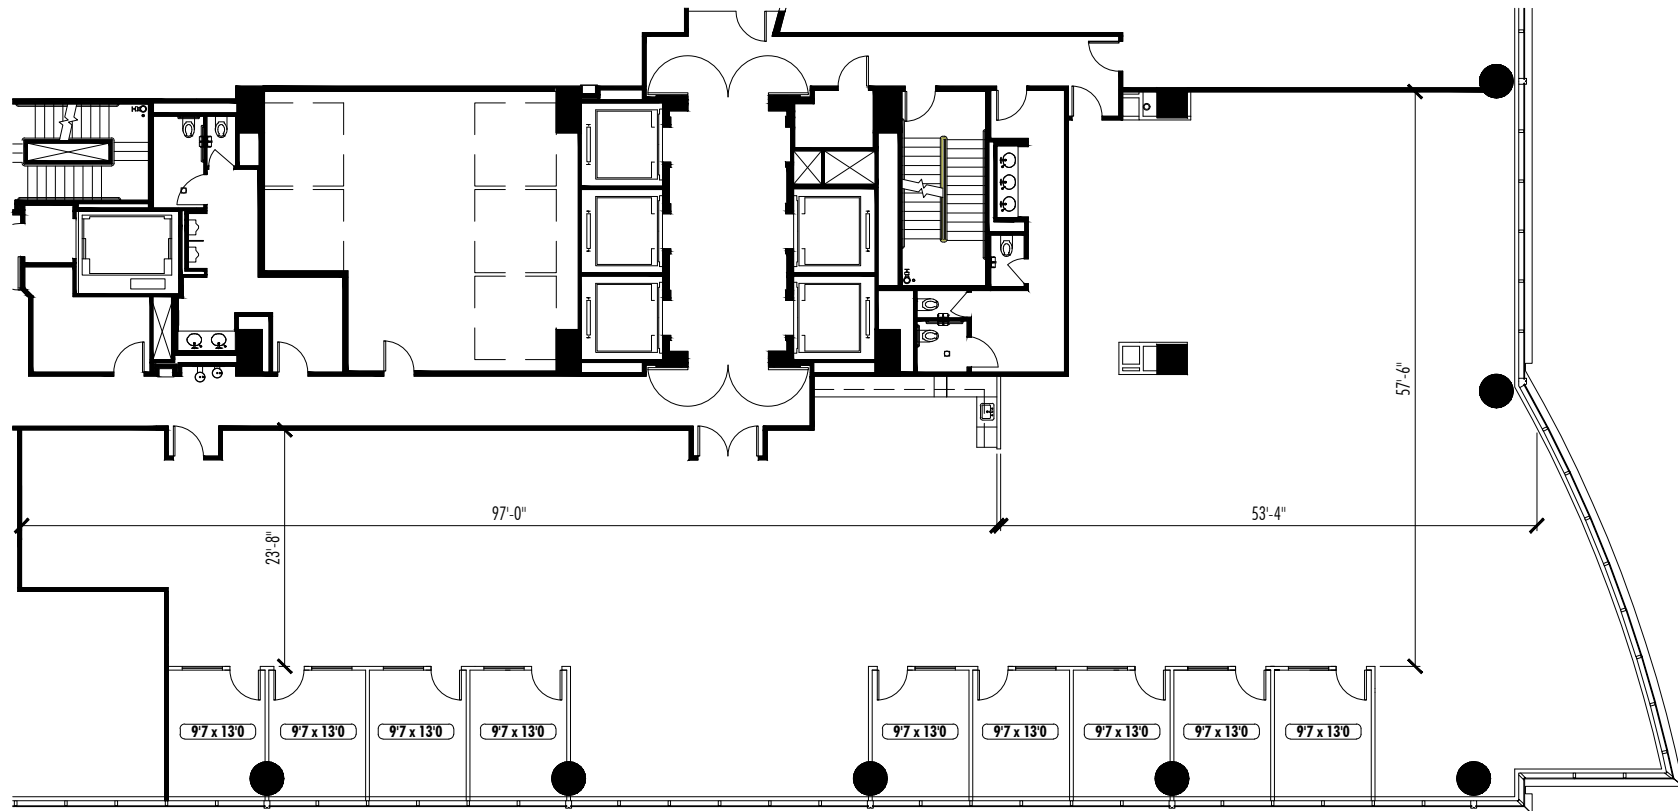

# ONE ALLIANCE CENTER

3500 Lenox Road | Atlanta

Suite 1425 | 8,573 RSF

Key Plan

Disclaimer: The above floor plans are not to scale. The available space shown is believed to be correct but is subject to change.