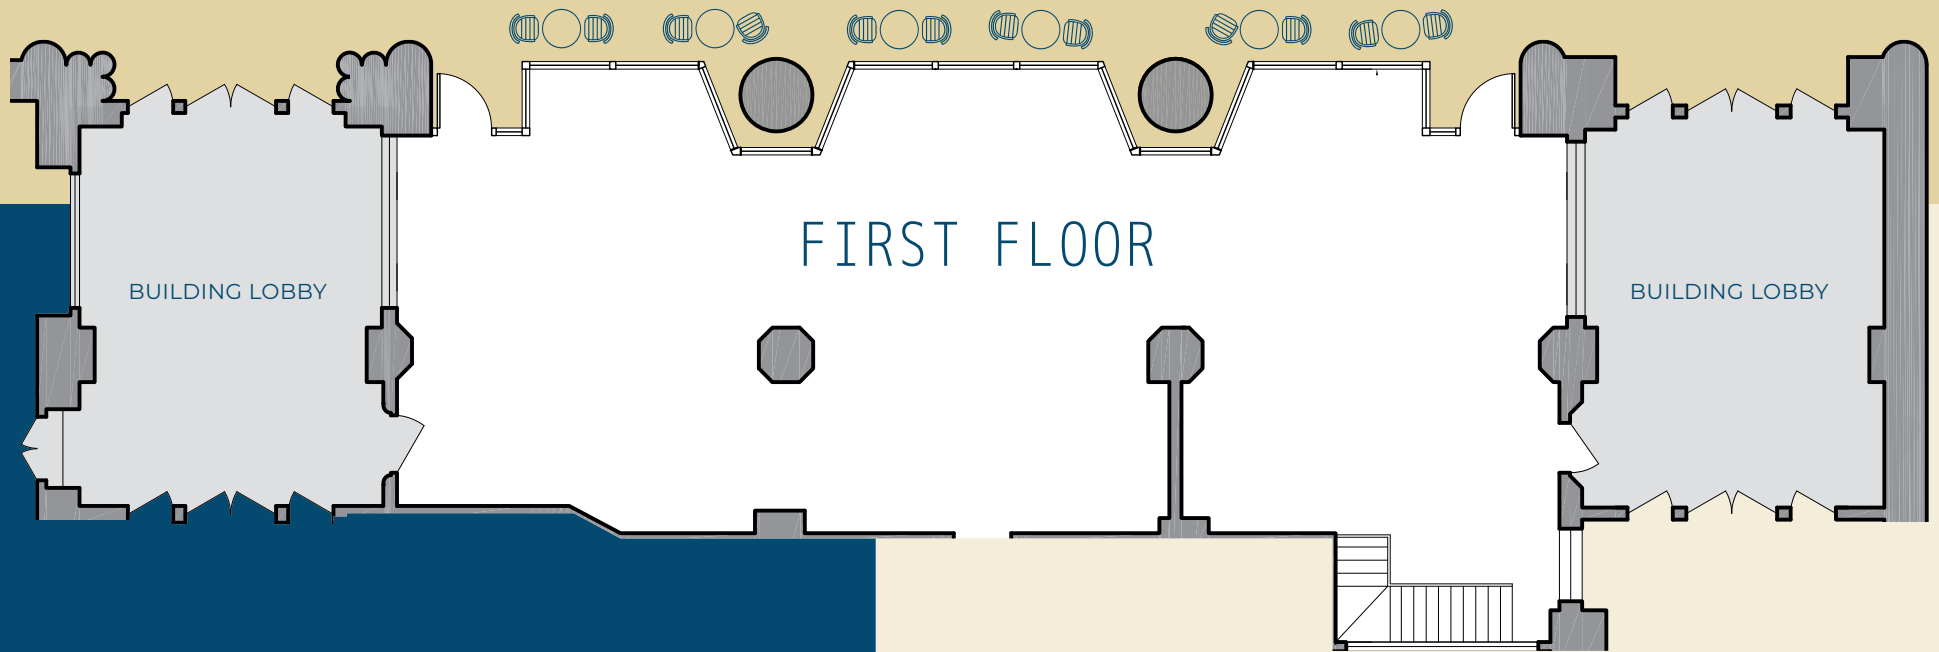

## SPACE DETAILS

- 2,280 SF retail opportunity
- Over 60' of frontage along S. Michigan Avenue
- High ceilings and large storefront windows
- Mezzanine level for additional seating
- Opportunity for outdoor patio seating
- Direct access to the building lobby
- Strong branding and visibility potential

# FIRST FLOOR RETAIL

2,280 SF

60' OF FRONTAGE ON MICHIGAN AVENUE