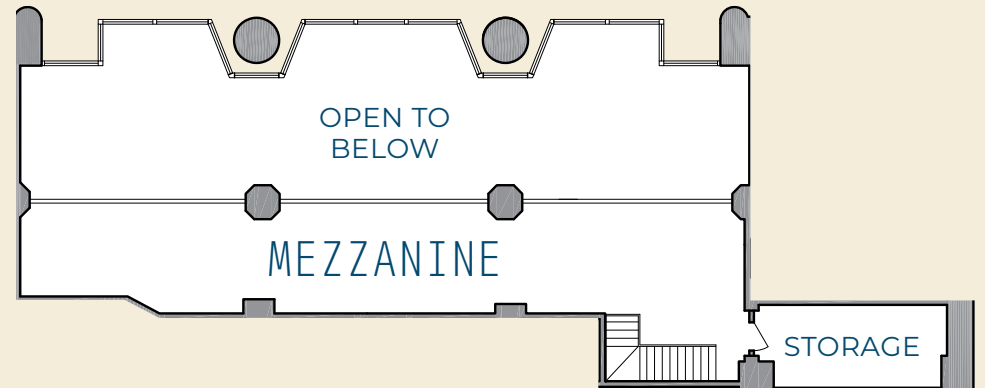

## SPACE DETAILS

- 2,280 SF retail opportunity
- Over 60' of frontage along S. Michigan Avenue
- High ceilings and large storefront windows
- Mezzanine level for additional seating
- Opportunity for outdoor patio seating
- Direct access to the building lobby
- Strong branding and visibility potential

# FIRST FLOOR RETAIL

2,280 SF

60' OF FRONTAGE ON MICHIGAN AVENUE