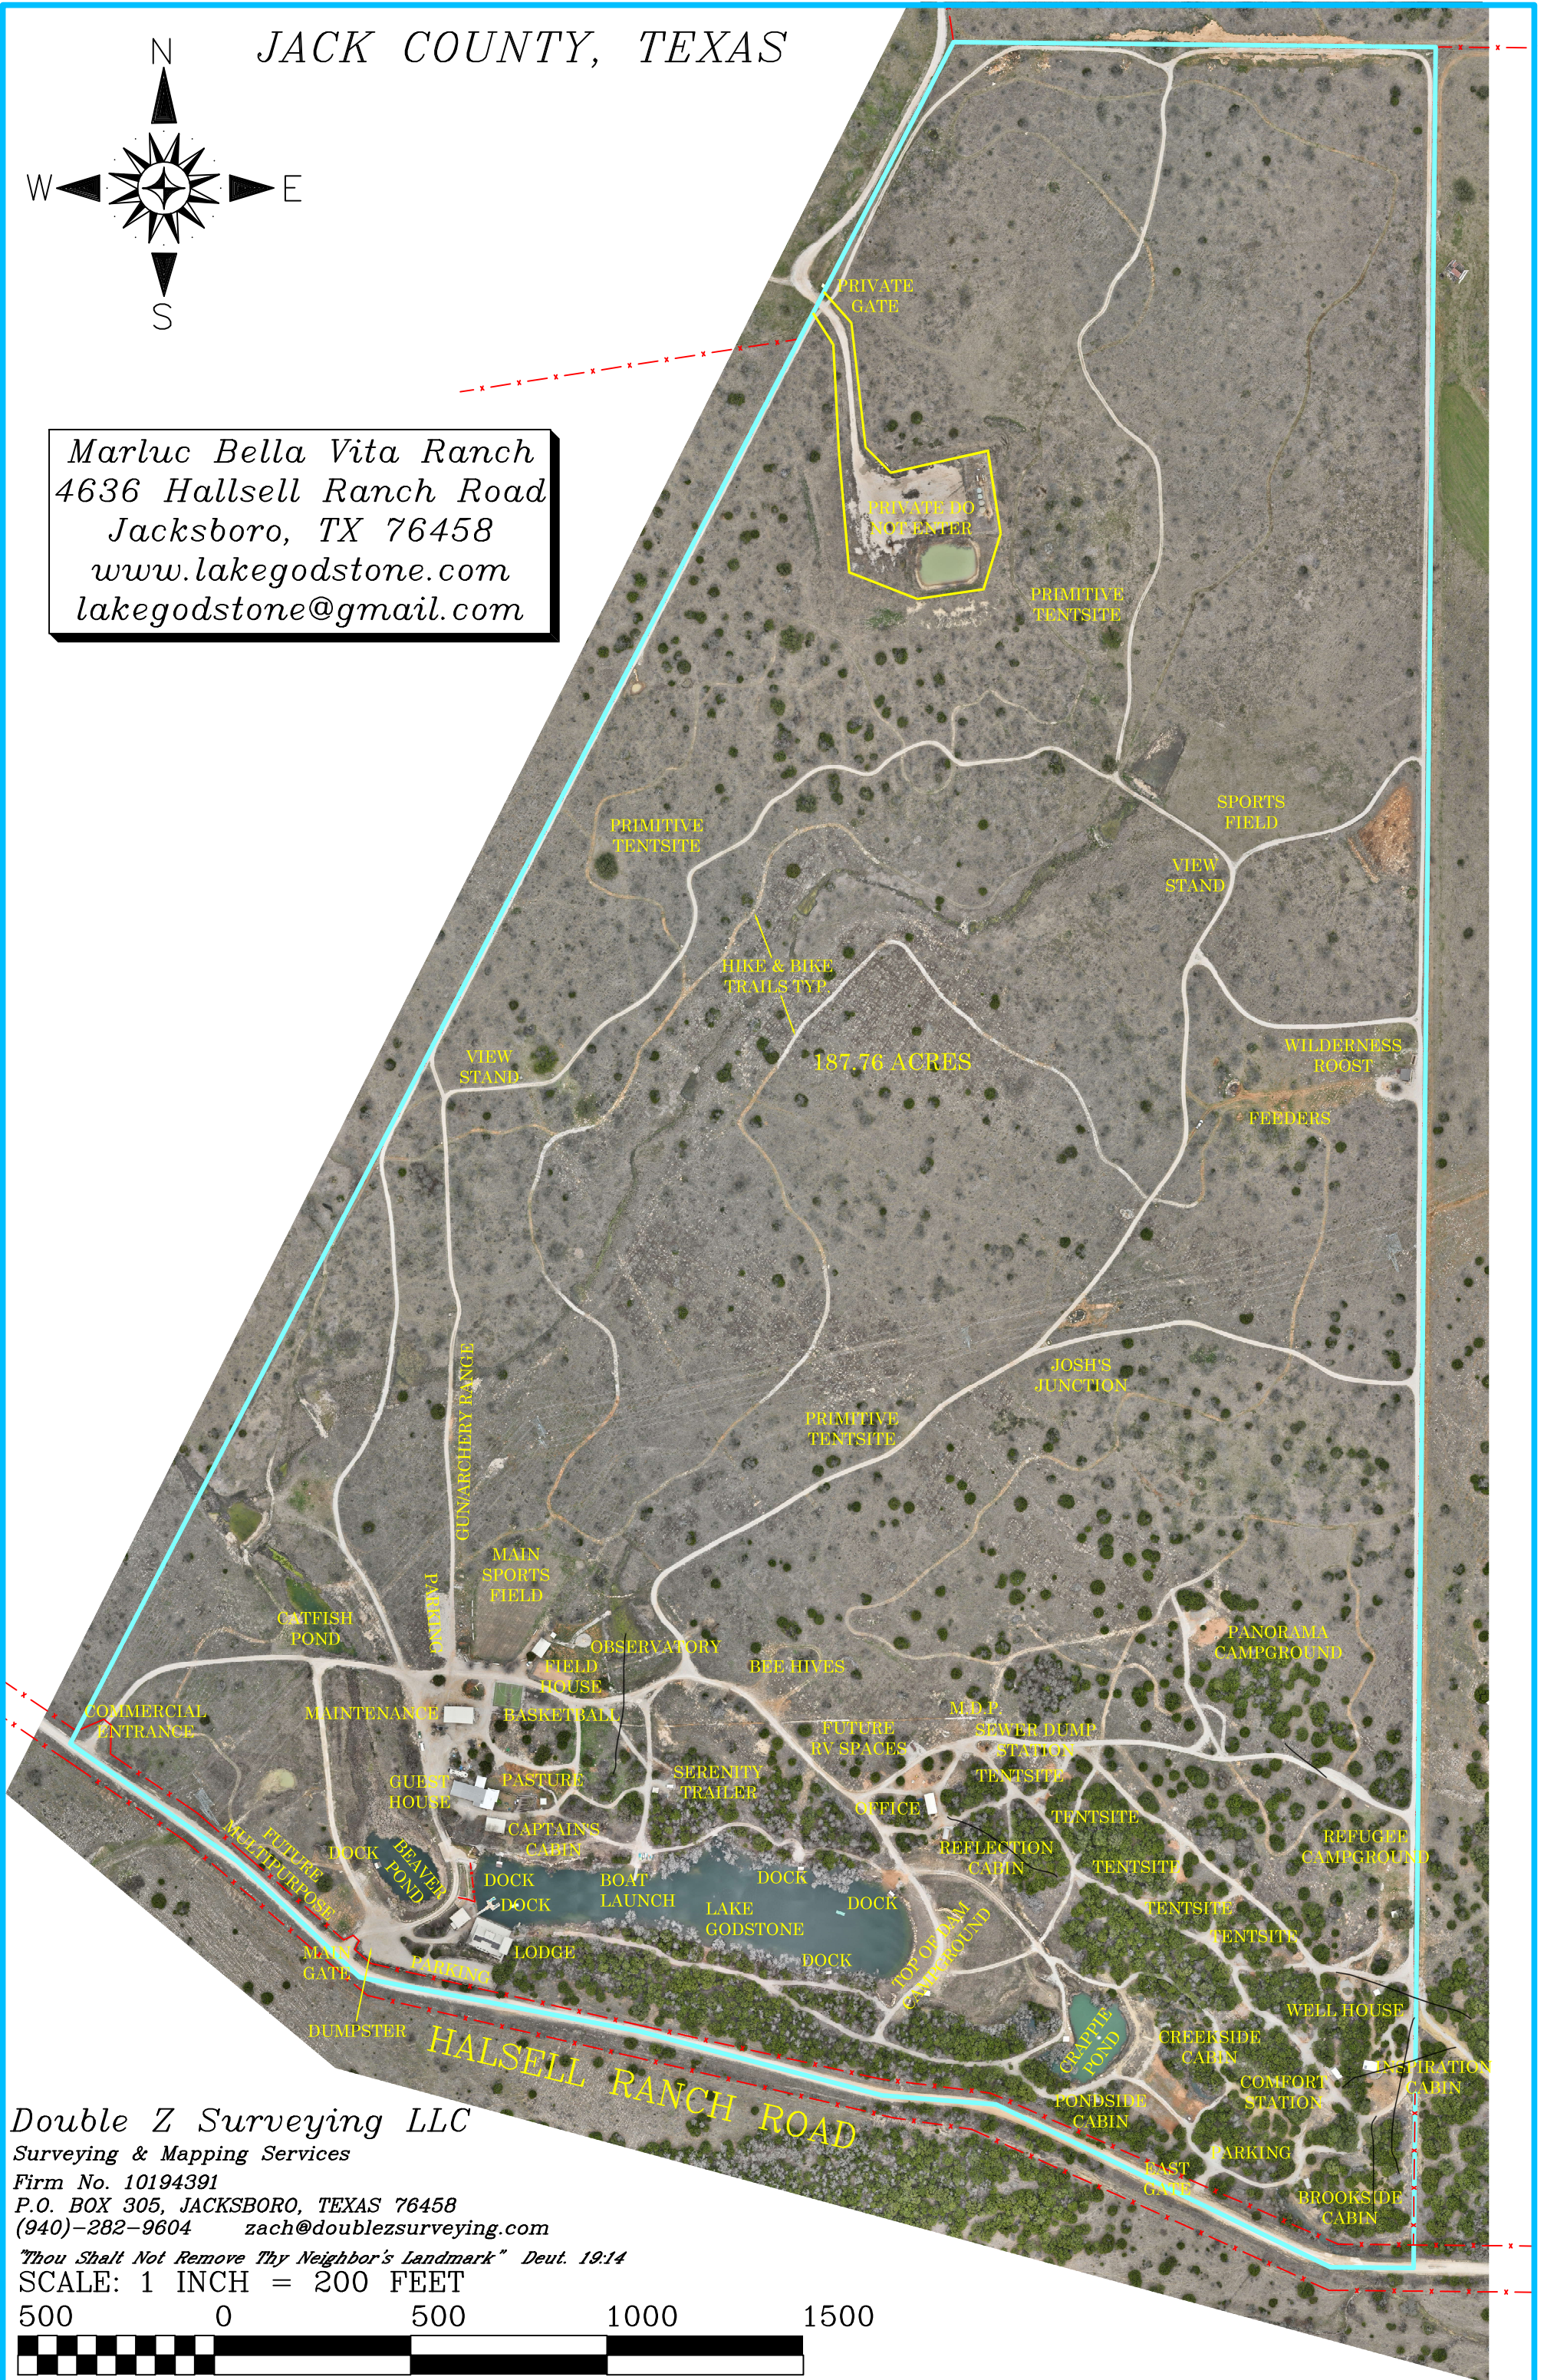

# JACK COUNTY, TEXAS

Marluc Bella Vita Ranch  
4636 Hallsell Ranch Road  
Jacksboro, TX 76458  
[www.lakegodstone.com](http://www.lakegodstone.com)  
[lakegodstone@gmail.com](mailto:lakegodstone@gmail.com)

Double Z Surveying LLC

Surveying & Mapping Services

Firm No. 10194391

P.O. BOX 305, JACKSBORO, TEXAS 76458

(940)-282-9604 zach@doublezsurveying.com

"Thou Shalt Not Remove Thy Neighbor's Landmark" Deut. 19:14

SCALE: 1 INCH = 200 FEET

500 0 500 1000 1500

GRAPHIC SCALE - FEET

Plat No. MARLUC BELLA VITA RANCH 1 MAP