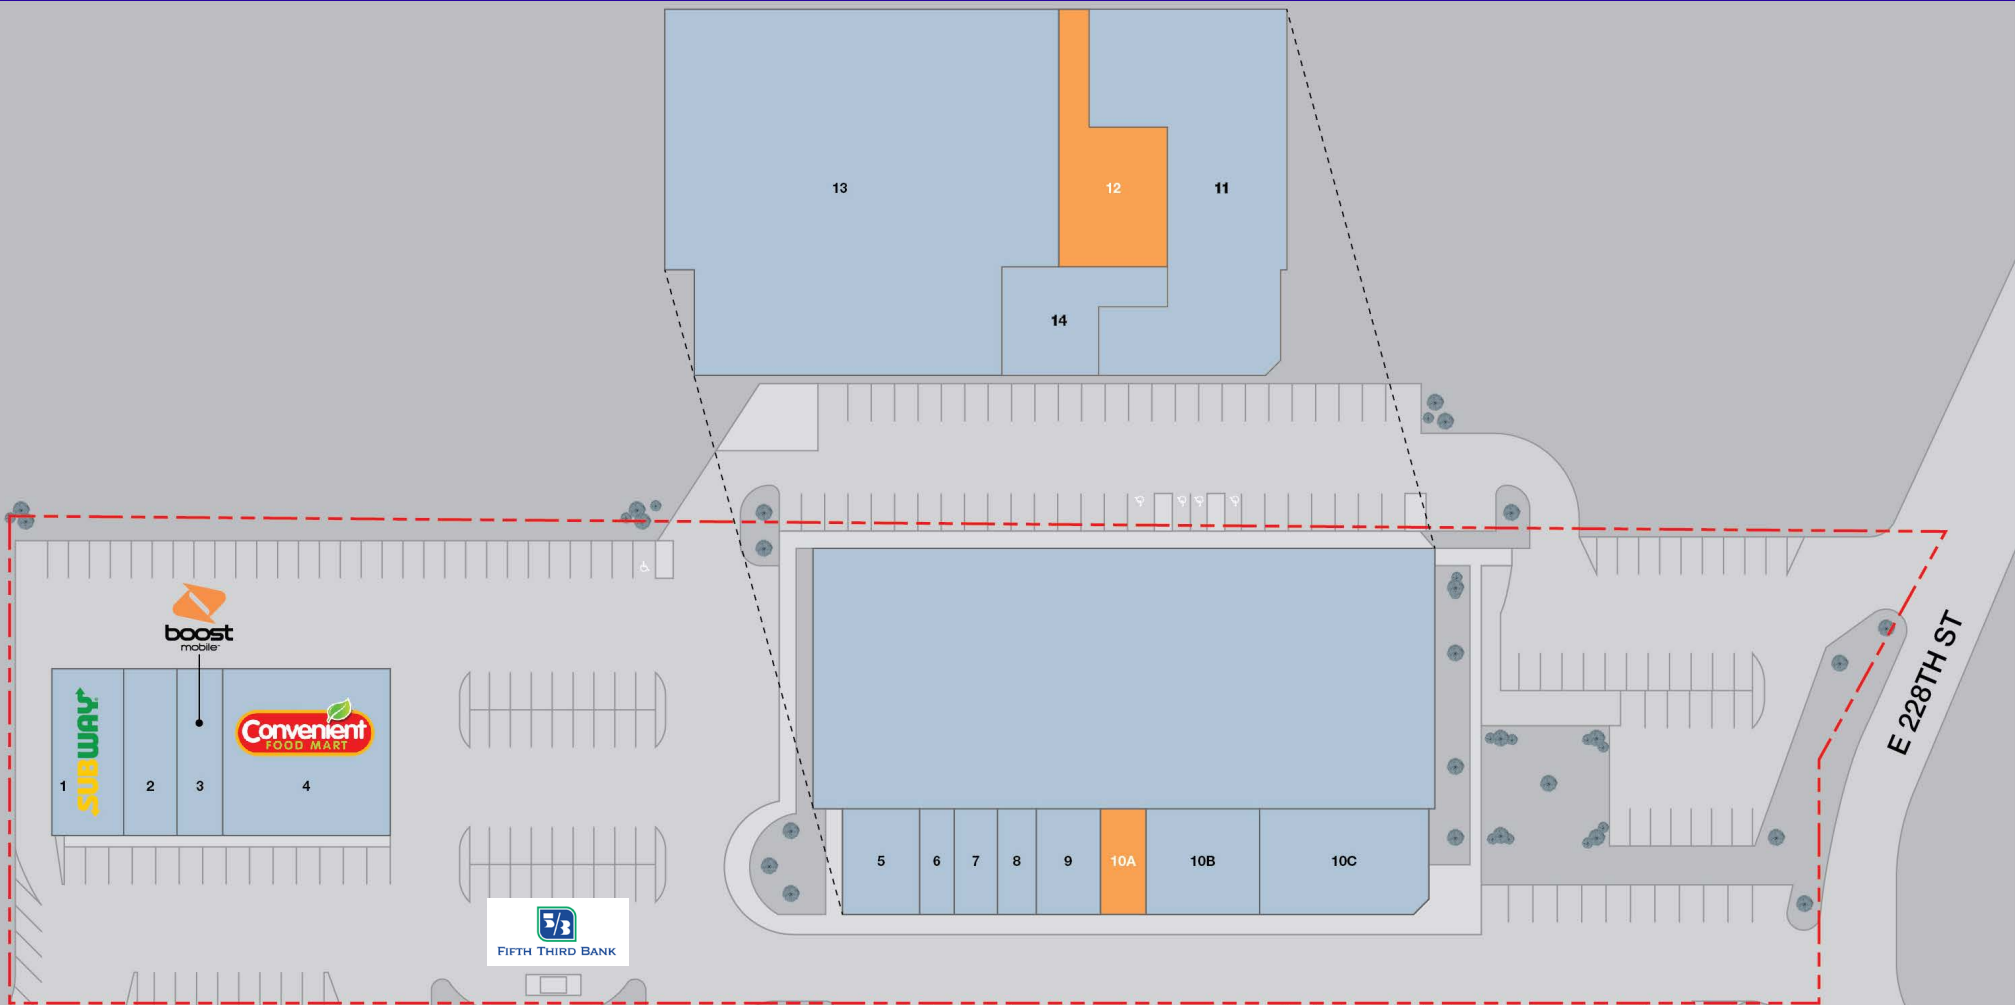

AMBASSADOR PLAZA | Euclid, OH

CONTACT: Howard Forman 216.921.5663 or 800.888.5663 | info@paranmgt.com

#	TENANT	SF	#	TENANT	SF
1	Subway	1,500	9	Great Work Employment Service	1,000
2	Sylk's Fish & Chicken	1,150	10A	AVAILABLE	688
3	Boost Mobile	1,000	10B	Cortina's Catering	1,591
4	Convenient Food Mart	3,600	10C	Cortina's Restaurant	2,322
5	Loan Smart	1,100	11 & 14	Euclid Early Learning Enrichment Center	5,050
6	Exotic Kreaions	500	12	AVAILABLE (rear)	2,000
7	African Hair Braiding	738	13	Moore Counseling	18,000
8	Barbershop	738	ATM	Fifth Third Bank ATM	

The information presented here is deemed to be accurate, but it has not been independently verified. We make no guarantee, warranty or representation. It is your responsibility to independently confirm accuracy and completeness.