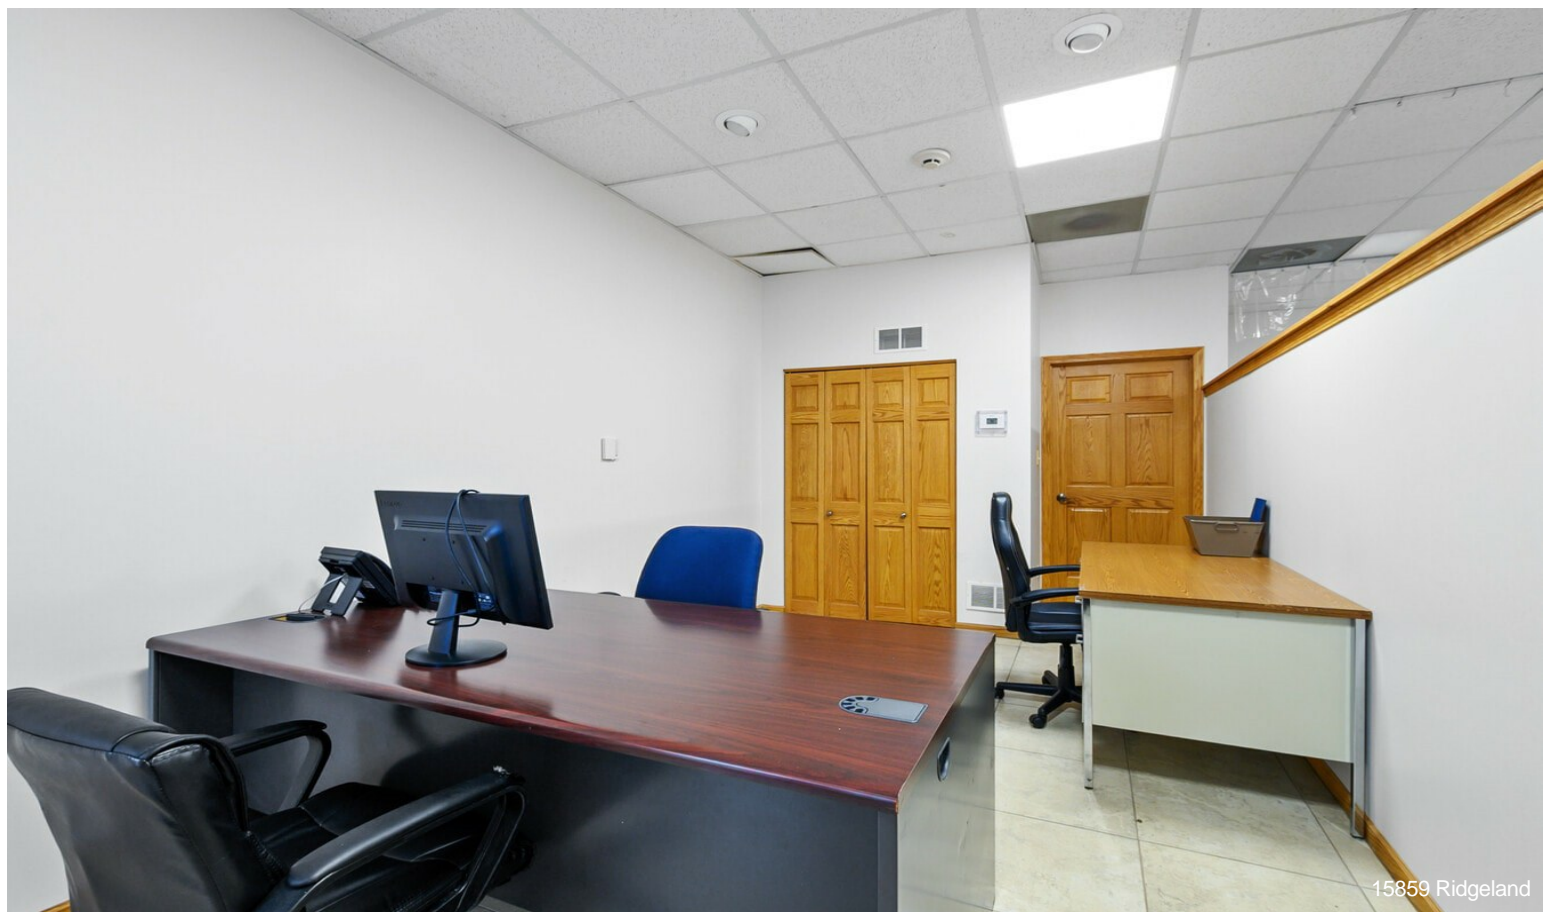

15859 Ridgeland