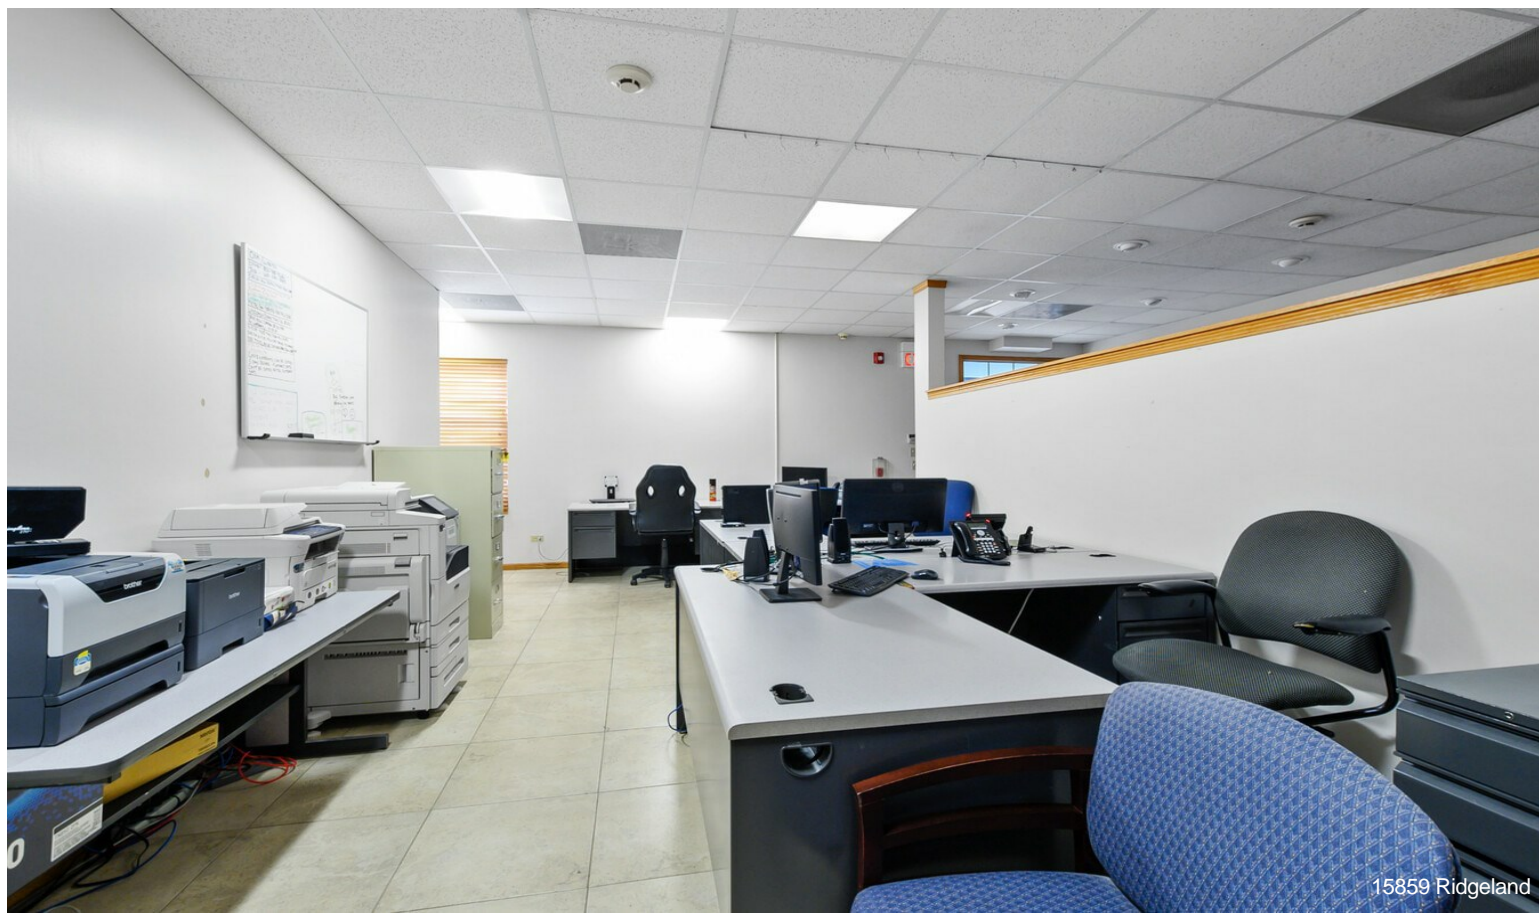

Property Photos