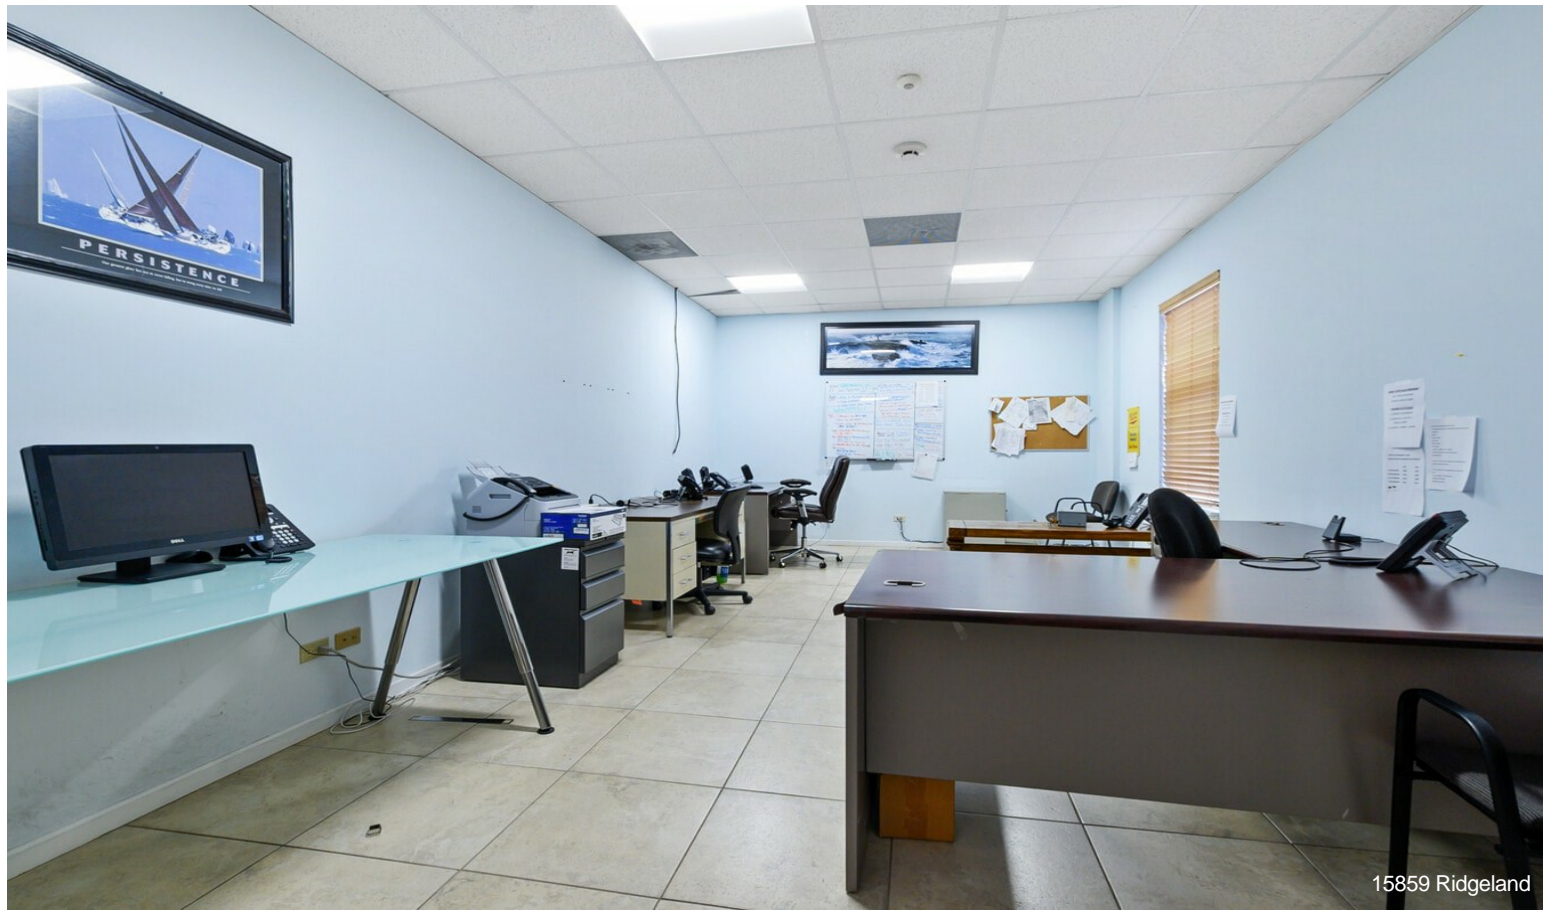

Property Photos

15859 Ridgeland