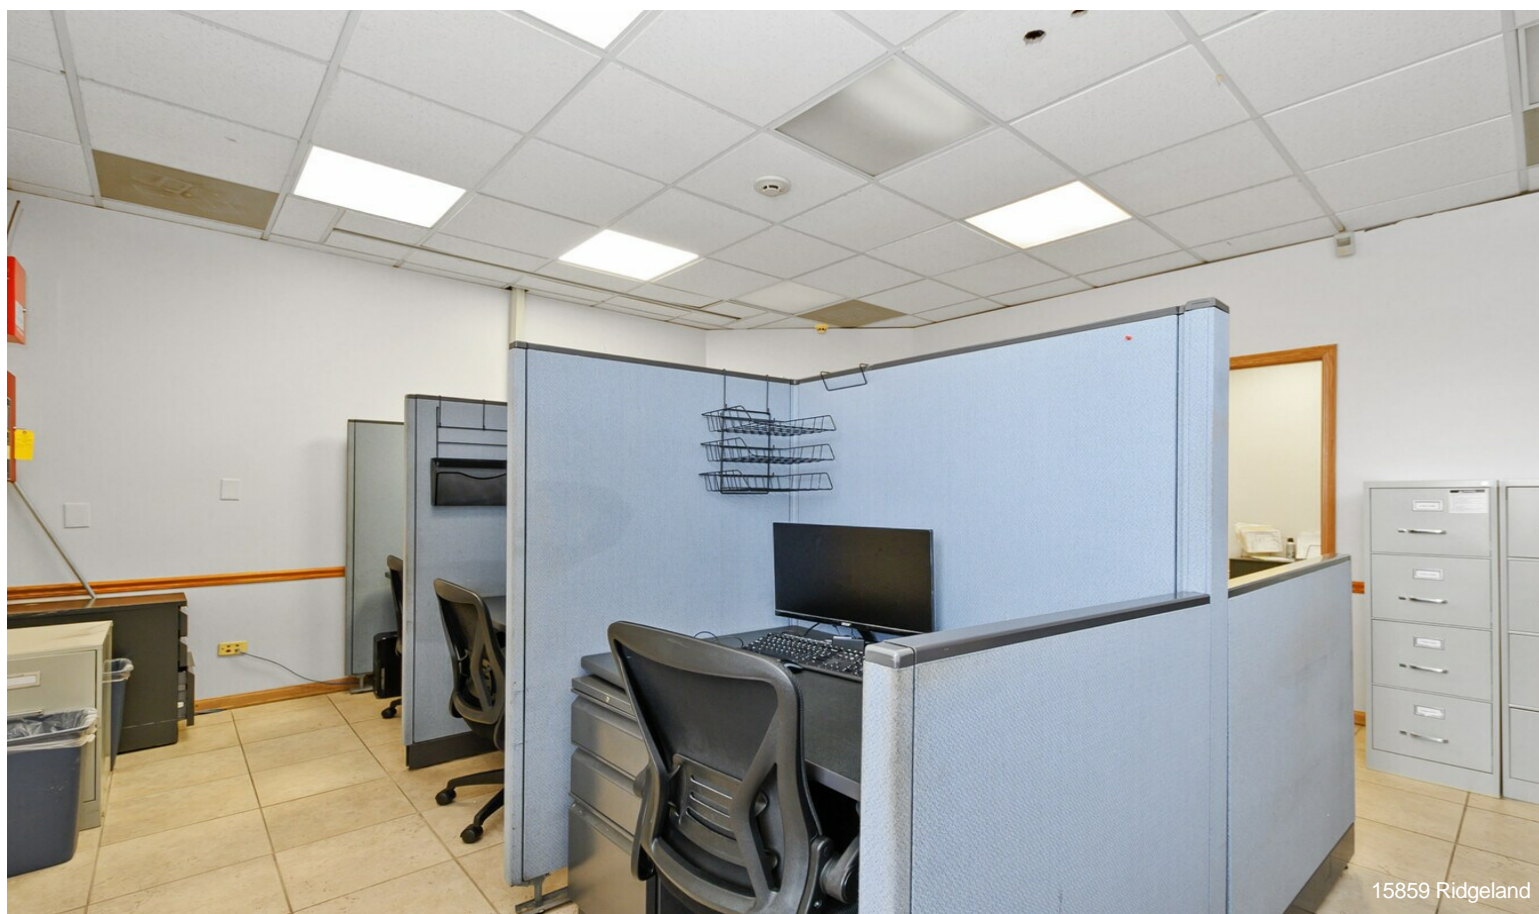

15859 Ridgeland