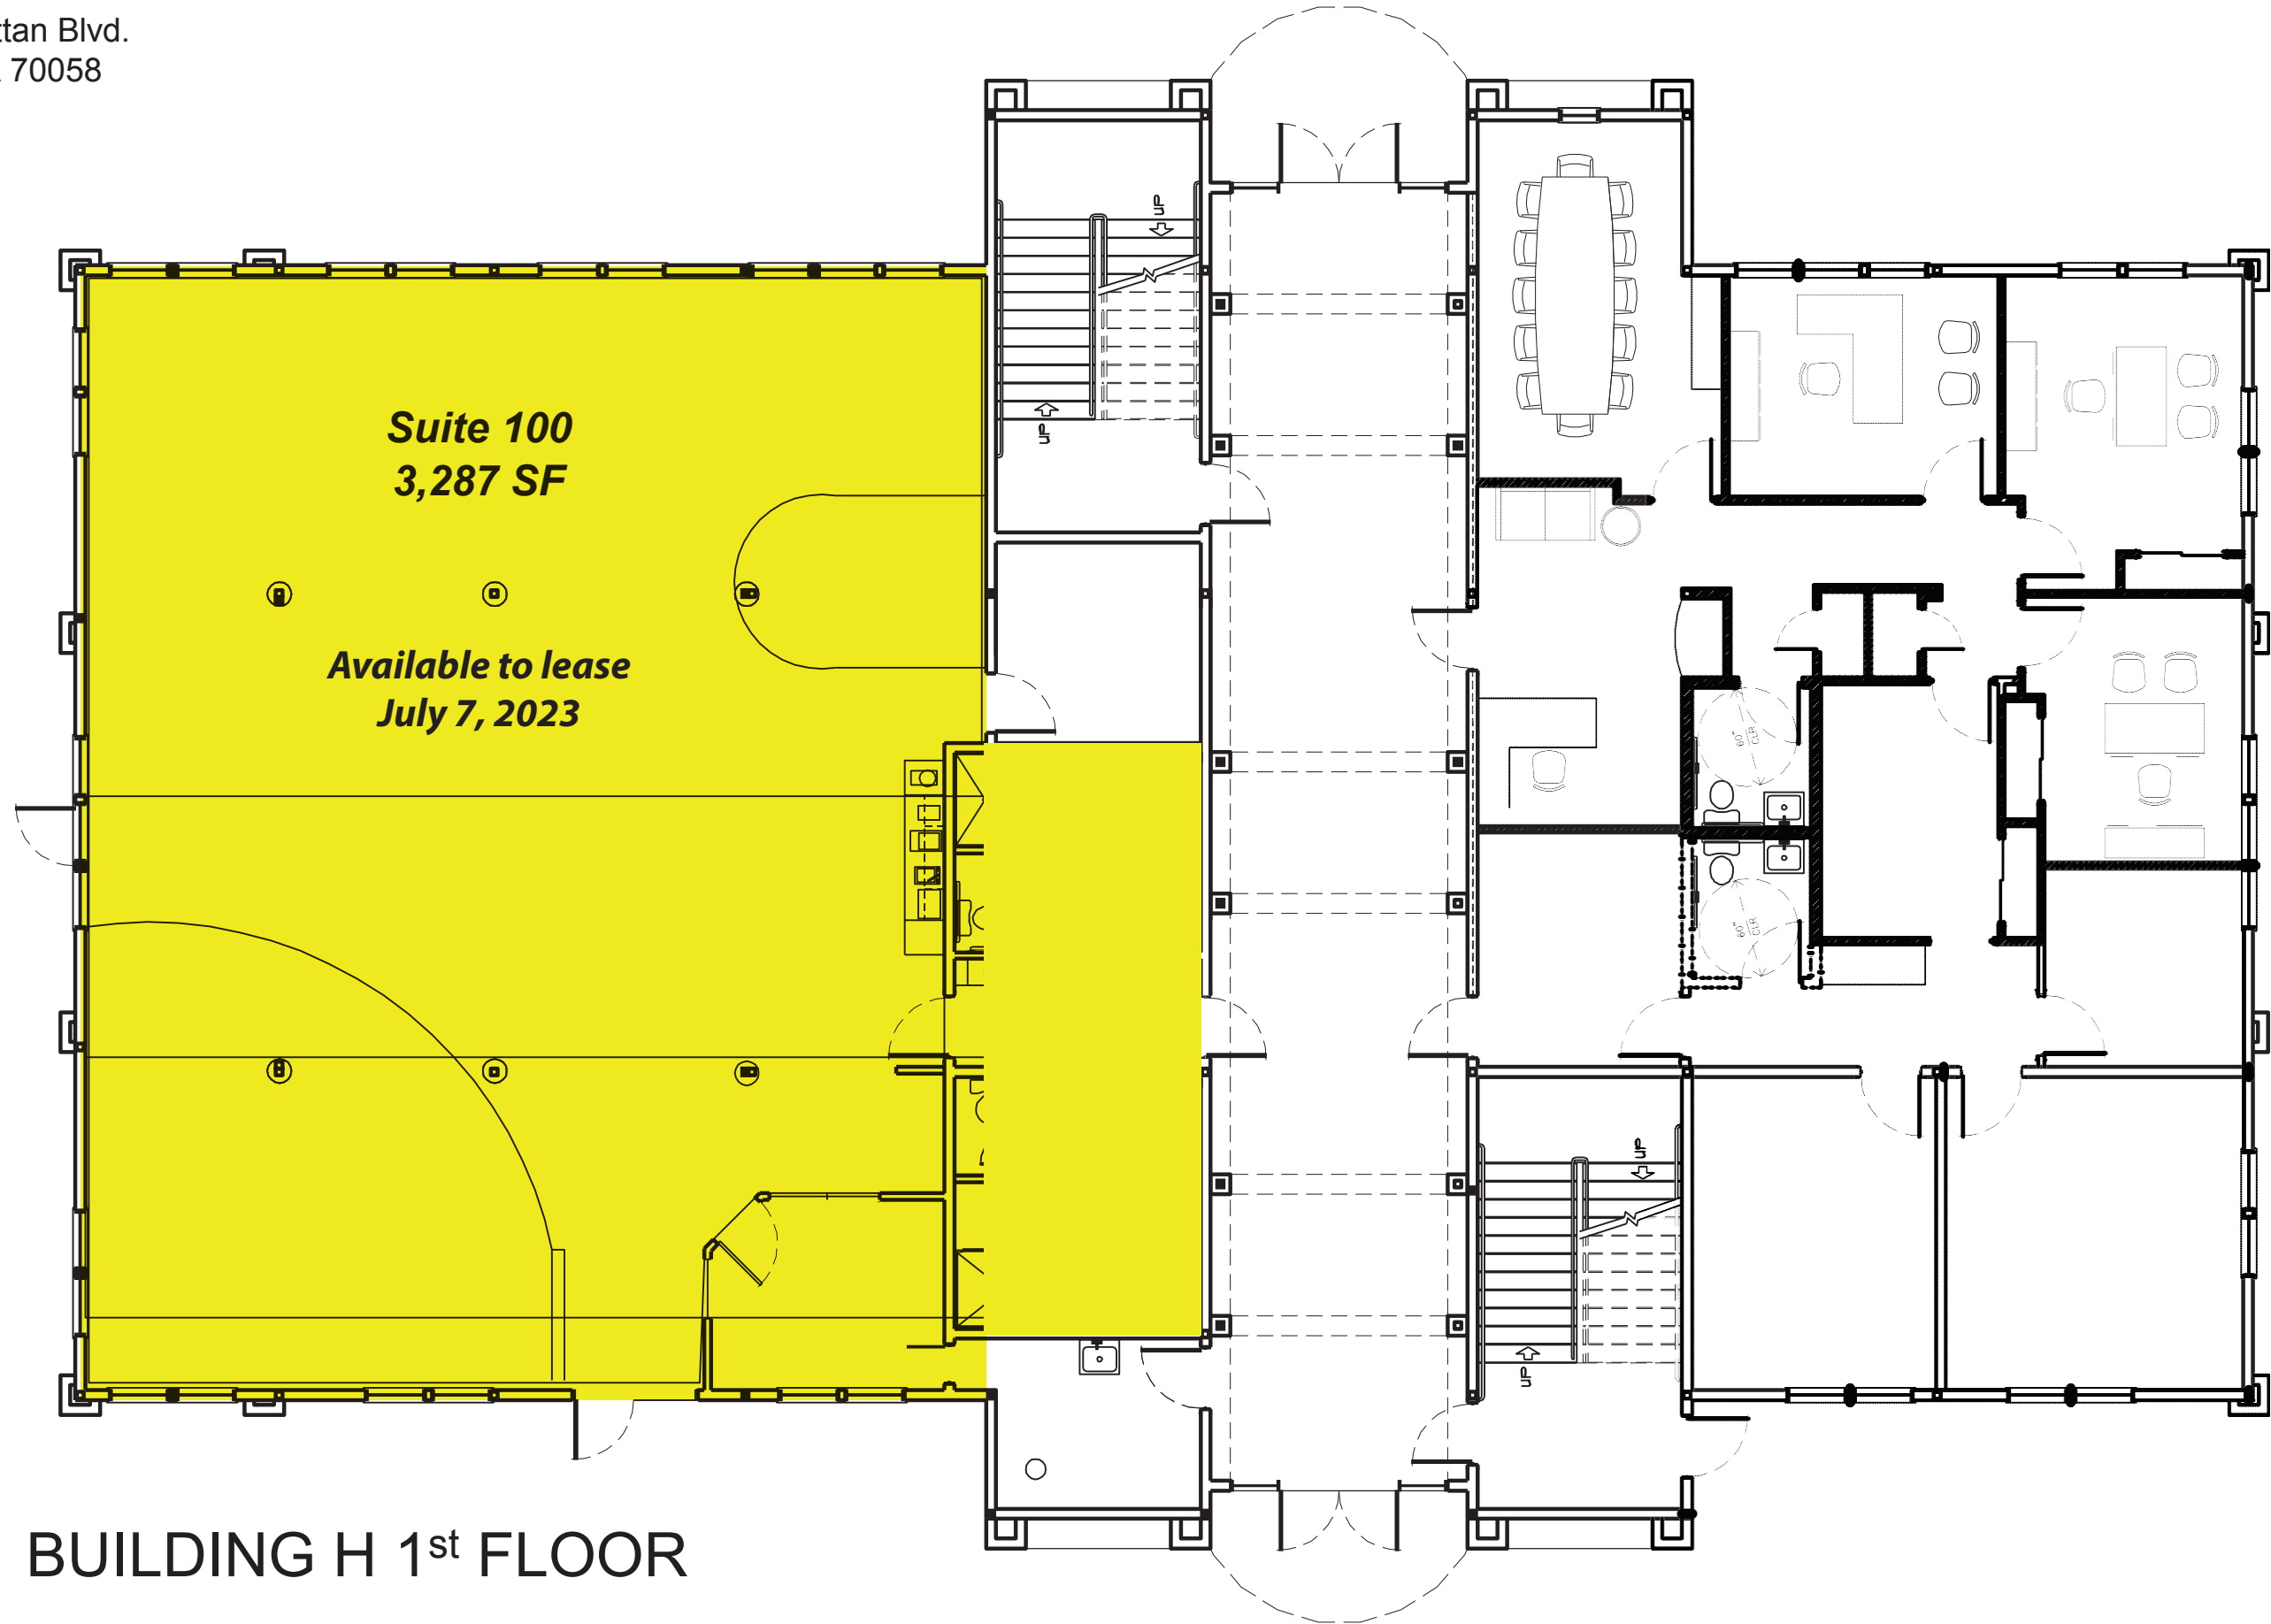

Fountain Park Centre

1901 Manhattan Blvd.
Harvey, LA 70058

BUILDING H 1st FLOOR

BUILDING H 2nd FLOOR

Suite 200
Available for Lease
6,924 SF

Fountain Park Centre

1901 Manhattan Blvd.
Harvey, LA 70058