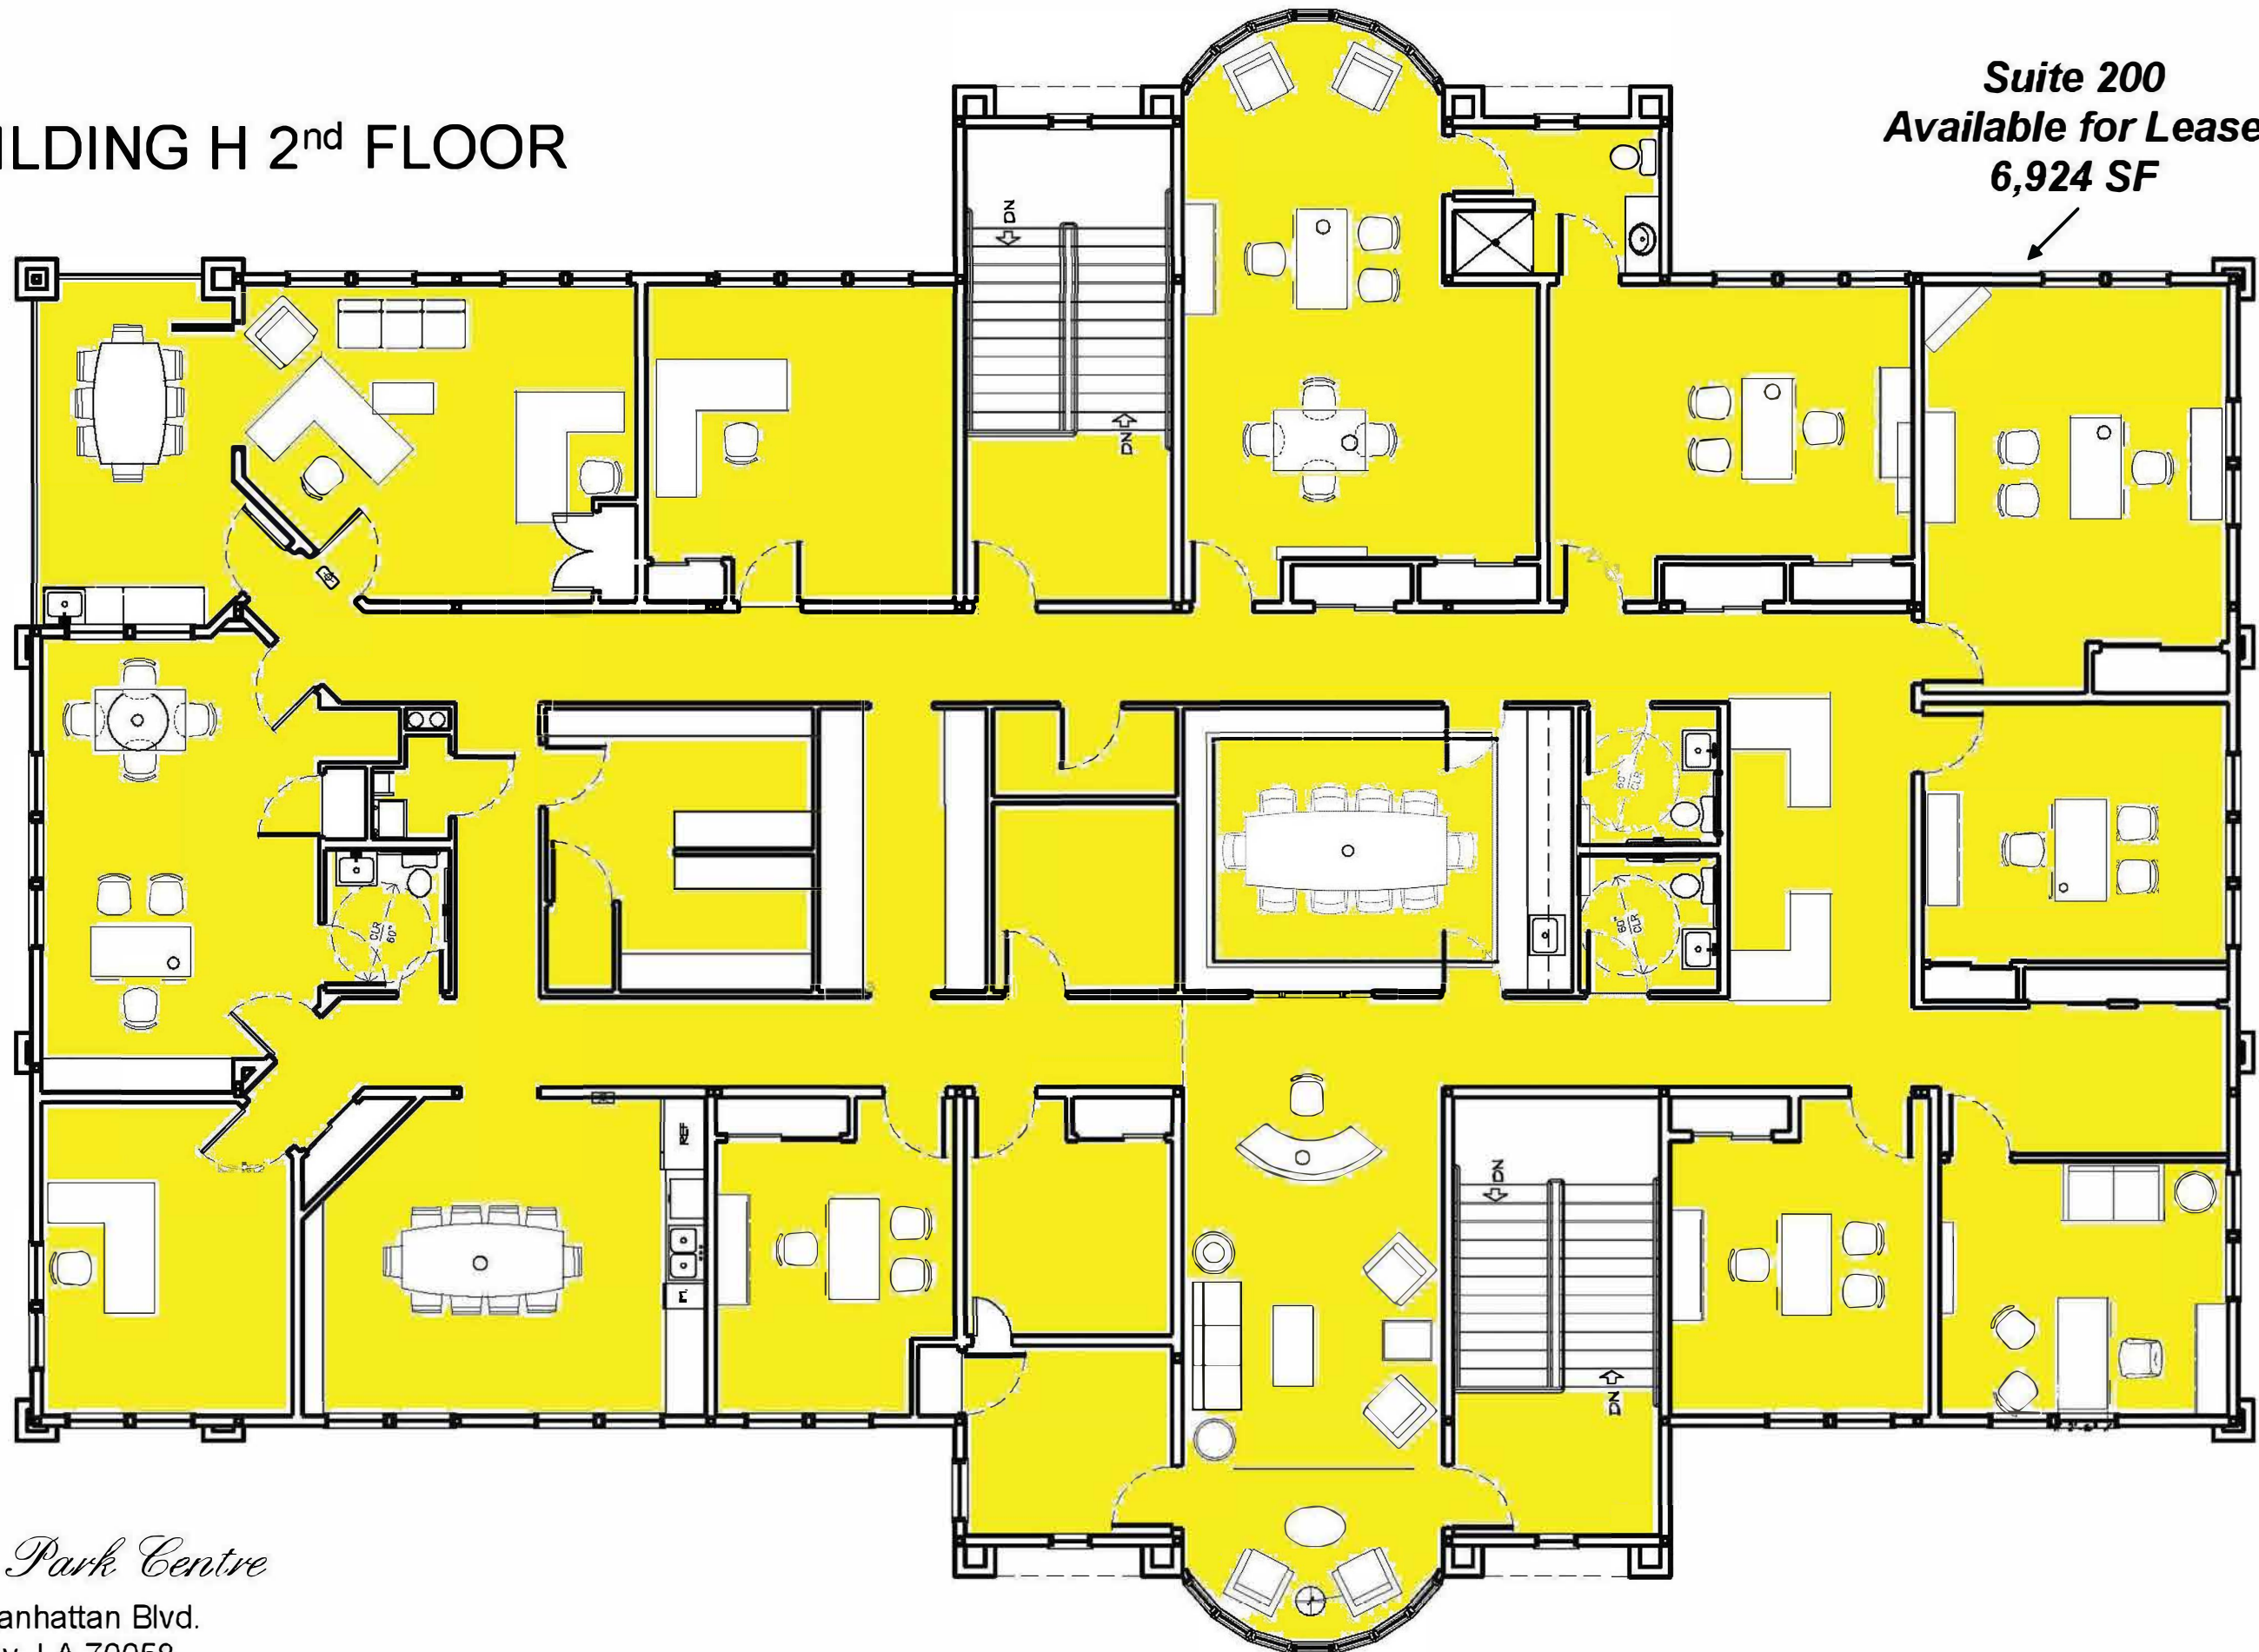

Fountain Park Centre

1901 Manhattan Blvd.
Harvey, LA 70058

BUILDING H 1st FLOOR

BUILDING H 2nd FLOOR

Suite 200
Available for Lease
6,924 SF

Fountain Park Centre

1901 Manhattan Blvd.
Harvey, LA 70058