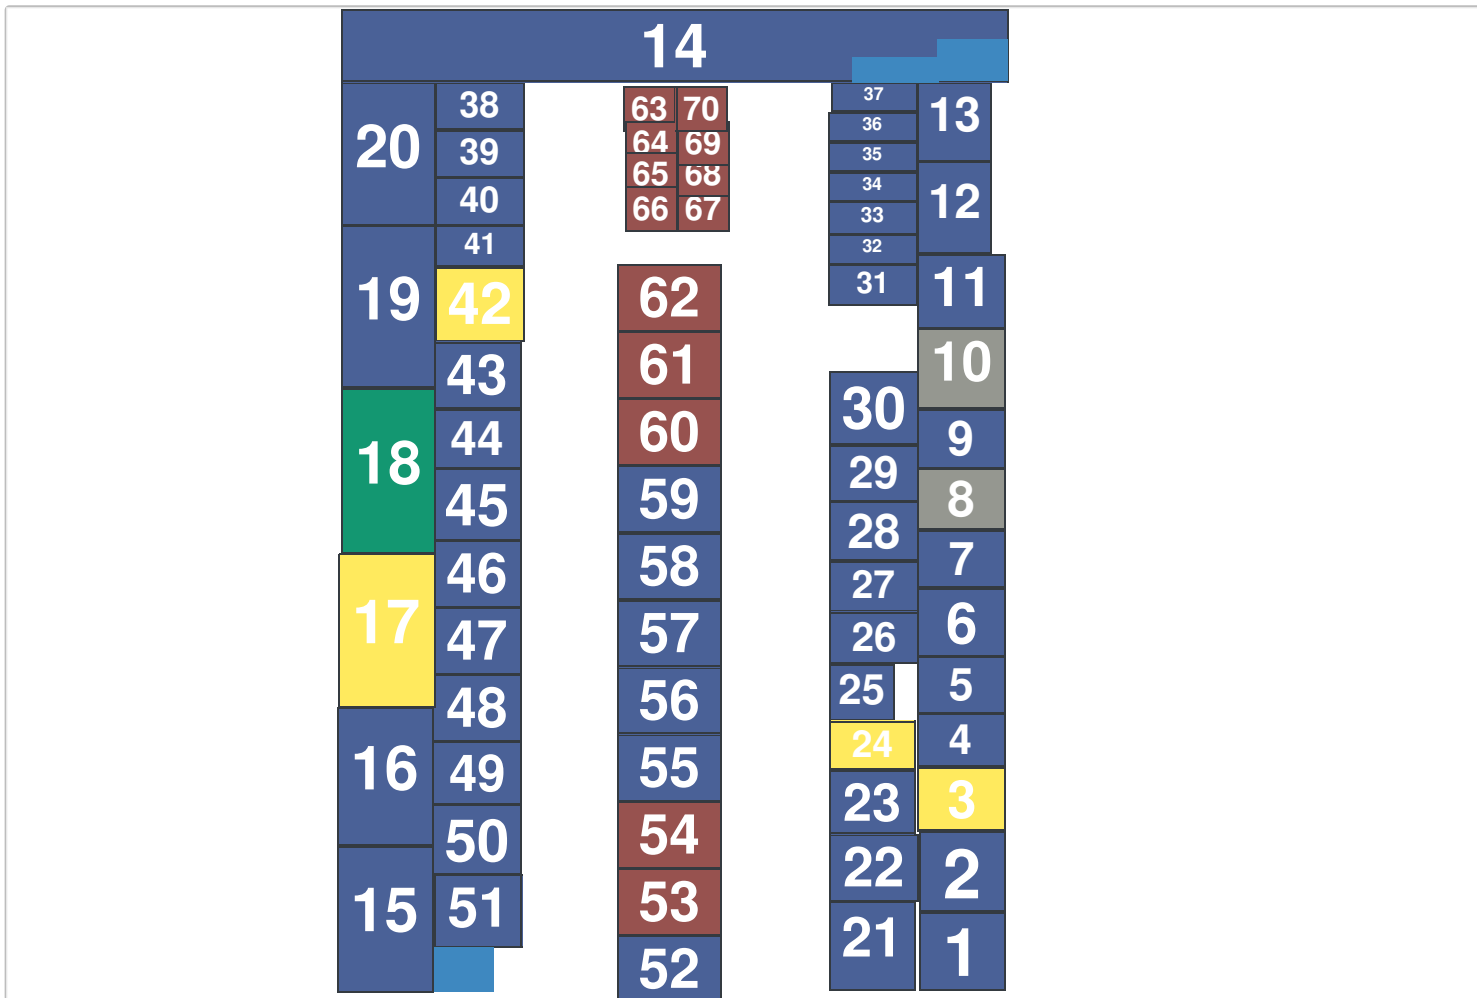

Site Map

Legend

- Auction
- Available
- Late
- Lien
- Locked Out
- Reserved (Marketplace)
- Moving Out
- Pending
- Pre-Lien
- Rented
- Reserved
- Unavailable