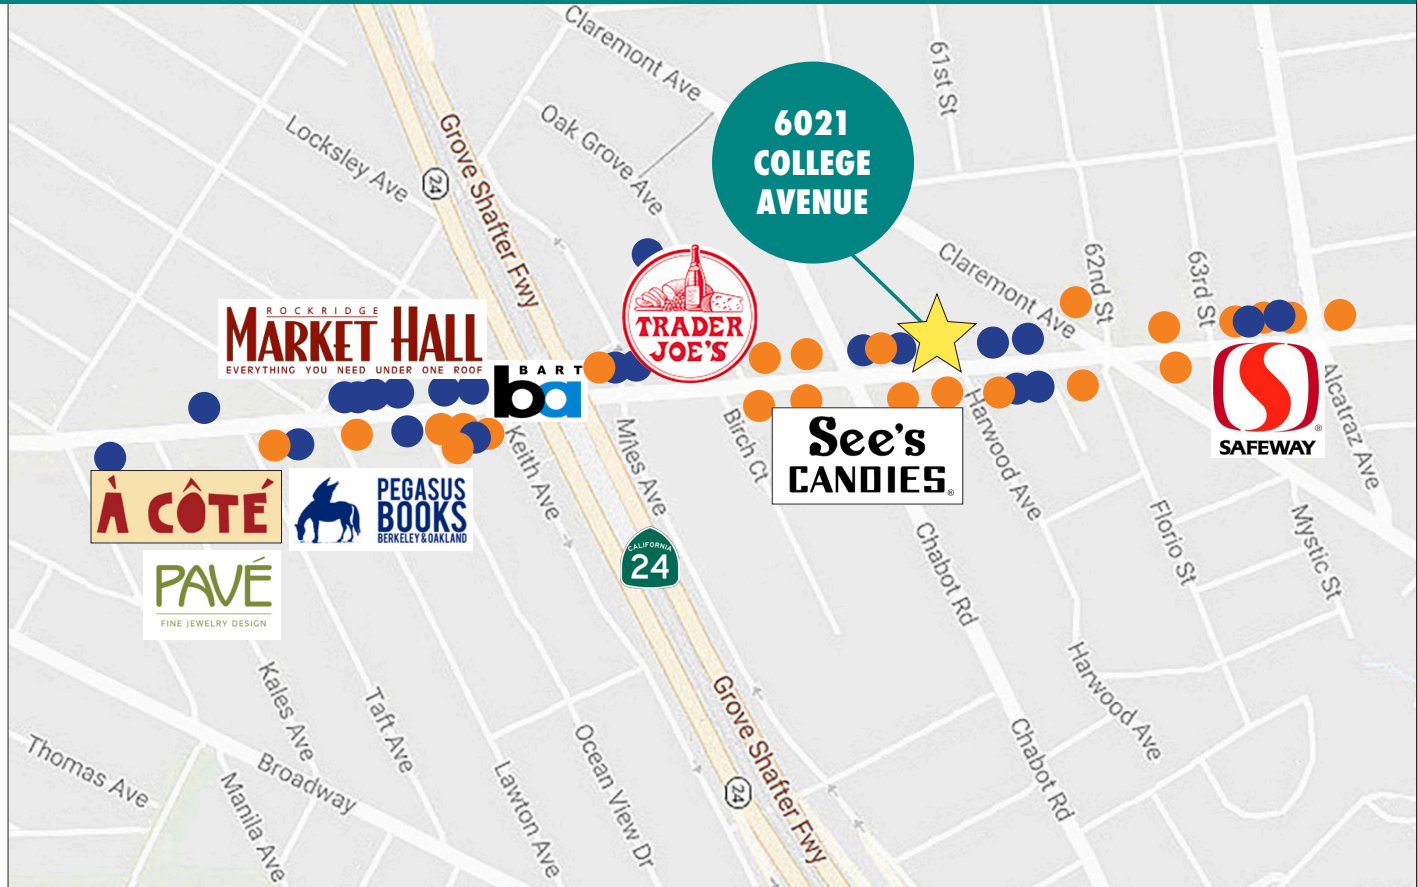

FOOD + DRINKS

Highwire Coffee Roasters
Millennium
Cactus Taqueria
Namaste Patio
Wood Tavern
Rockridge Café
Sunday Bakeshop
Crepevine
Ramen Shop
Barney's Hamburgers
Ben 'N Nick's Bar & Grill
Zachary's Chicago Pizza
See's Candy
Starter Bakery
Boba Guys
À Côté Restaurant
Belly - Rockridge
Kitchen Story Oakland
Philz Coffee
RareTea Oakland
Oori Rice Triangles
Boichik Bagels
La Farine Boulangerie
Peet's Coffee

RETAIL

Tootsies Rockridge
Cole Hardware
Devan Gregori Boutique
Pegasus Books Oakland
Berkeley Kids Room
Nathan & Co
Wildflower & Fern
Mercy Vintage
Re-Up Refill Shop
Healthy Spot Pet Store
Crossroads Trading
GoldenBug
Mason d'Etre
Rooted Floral Design
Chic Boutique
Lesley Evers Women's Clothing
Open Mind Music
Blick Art Materials
Crush On College
Bella Vita Clothing
Sobu Home Decor
Pavé Fine Jewelry
Bella Vita Boutique
The Xocolate Bar

JOIN THESE COLLEGE AVENUE/ROCKRIDGE SHOPS:

CROSSROADS