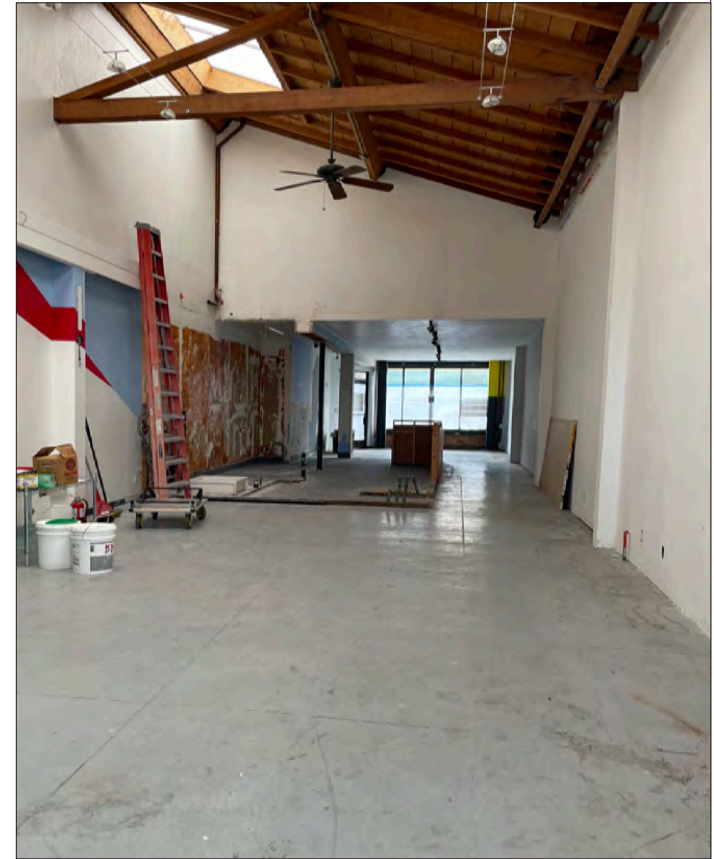

DEMOGRAPHICS

Within 2 Miles

Population of Rockridge	± 139,726
Average Household Income	$133,529
Median Age	37
College Degree	84%

(Source: CoStar)

DAILY TRAFFIC AND BART COUNTS

Highway 24 at College Avenue Average Traffic Counts Per Day	128,000
BART Station Weekday Average Exits • Rockridge	6,184