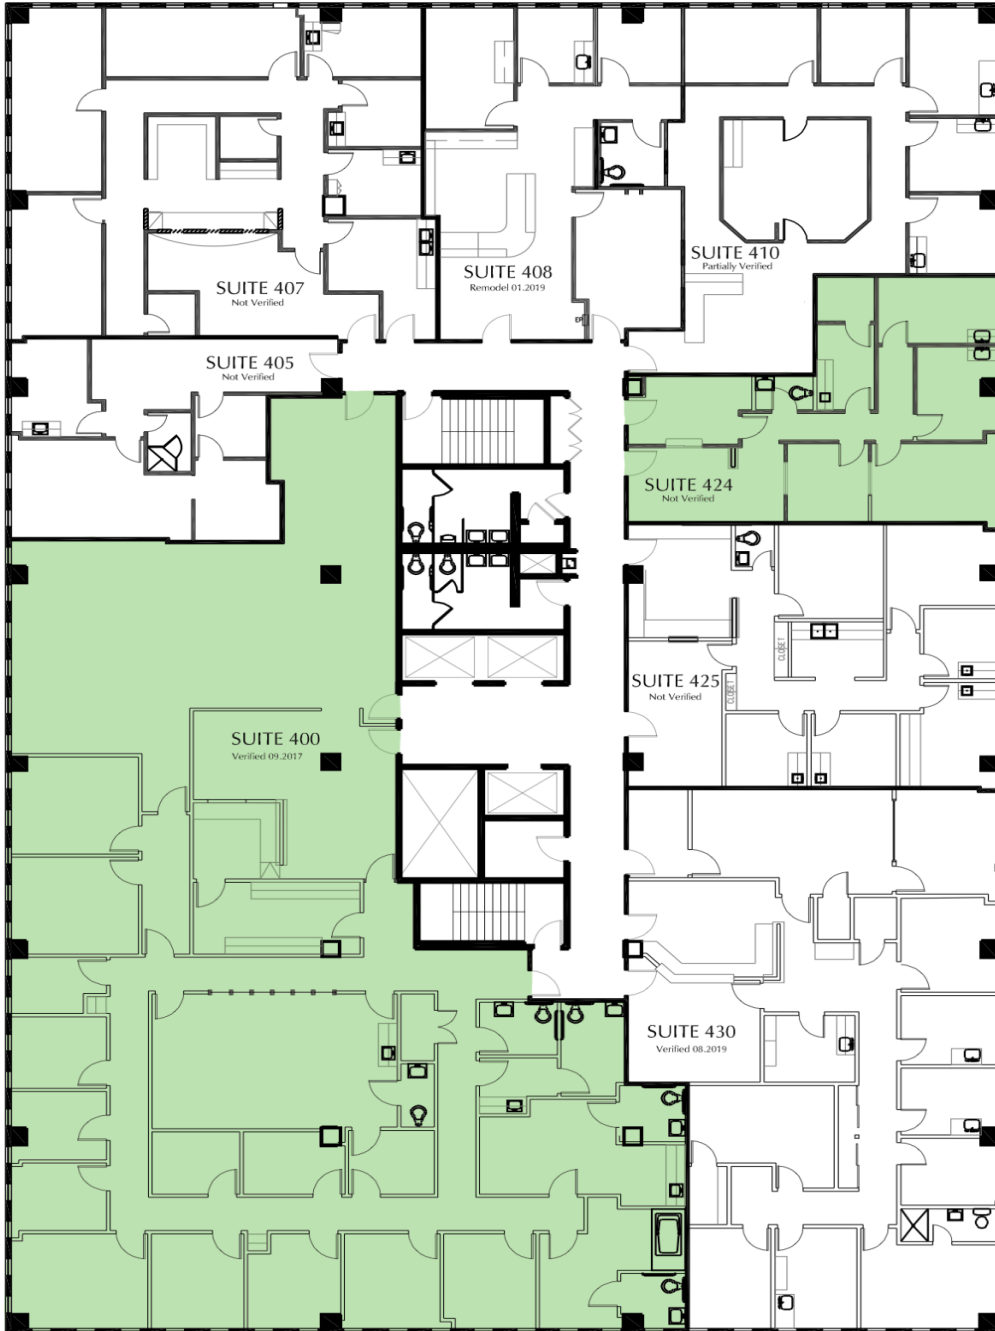

Centinela Medical Center | 501 E Hardy Street | Floor Plans

Suite 110

1,810 RSF

The information contained herein is deemed reliable, but cannot be guaranteed by Medical Asset Management and is subject to change.

**MEDICAL ASSET
MANAGEMENT**
MEDICAL PROPERTY SPECIALISTS

Centinela Medical Center | 501 E Hardy Street | Floor Plans

Suite 400

5,925 RSF

Suite 424

1,025 RSF

The information contained herein is deemed reliable, but cannot be guaranteed by Medical Asset Management and is subject to change.