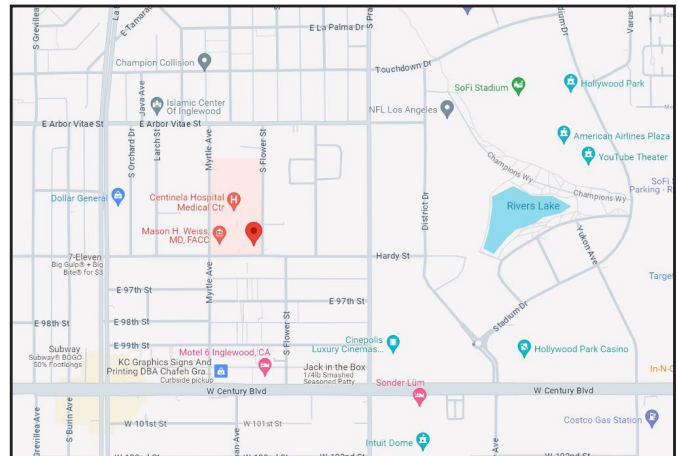

**MEDICAL ASSET
MANAGEMENT**
MEDICAL PROPERTY SPECIALISTS

Centinela Medical Center | 501-575 E Hardy Street | Inglewood, CA
Medical Office Suites For Lease

| Available Suites | Sq. Ft. | Rental Rate |
|------------------|-----------|---------------|
| 501 Suite 110 | 1,810 RSF | \$2.95/SF FSG |
| 501 Suite 400 | 5,925 RSF | \$2.95/SF FSG |
| 501 Suite 424 | 1,025 RSF | \$2.95/SF FSG |
| 575 Suite 212 | 1,386 RSF | \$2.95/SF FSG |

Term 3 to 5 years

Features

- On Campus at Centinela Hospital
- Adjacent to 105 and 405 freeways
- Close proximity to the Forum, SoFi Stadium, and Intuit Dome
- Located in the white-hot market of Inglewood which is experiencing growth and redevelopment