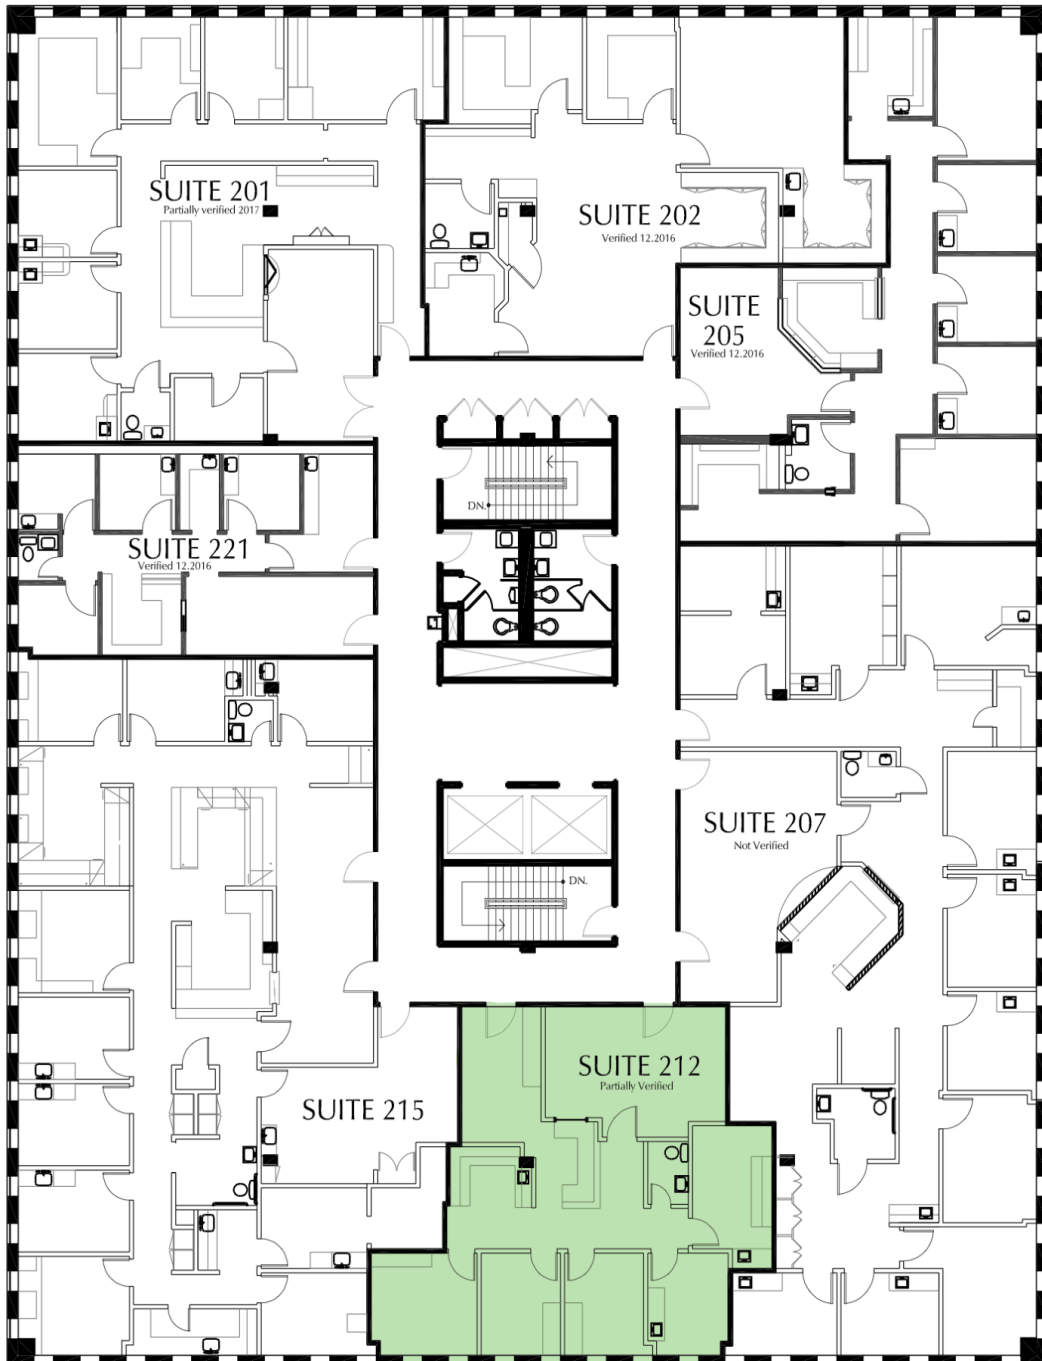

**MEDICAL ASSET
MANAGEMENT**
MEDICAL PROPERTY SPECIALISTS

Centinela Medical Center | 575 E Hardy Street | Floor Plans

Suite 212

1,386 RSF

The information contained herein is deemed reliable, but cannot be guaranteed by Medical Asset Management and is subject to change.