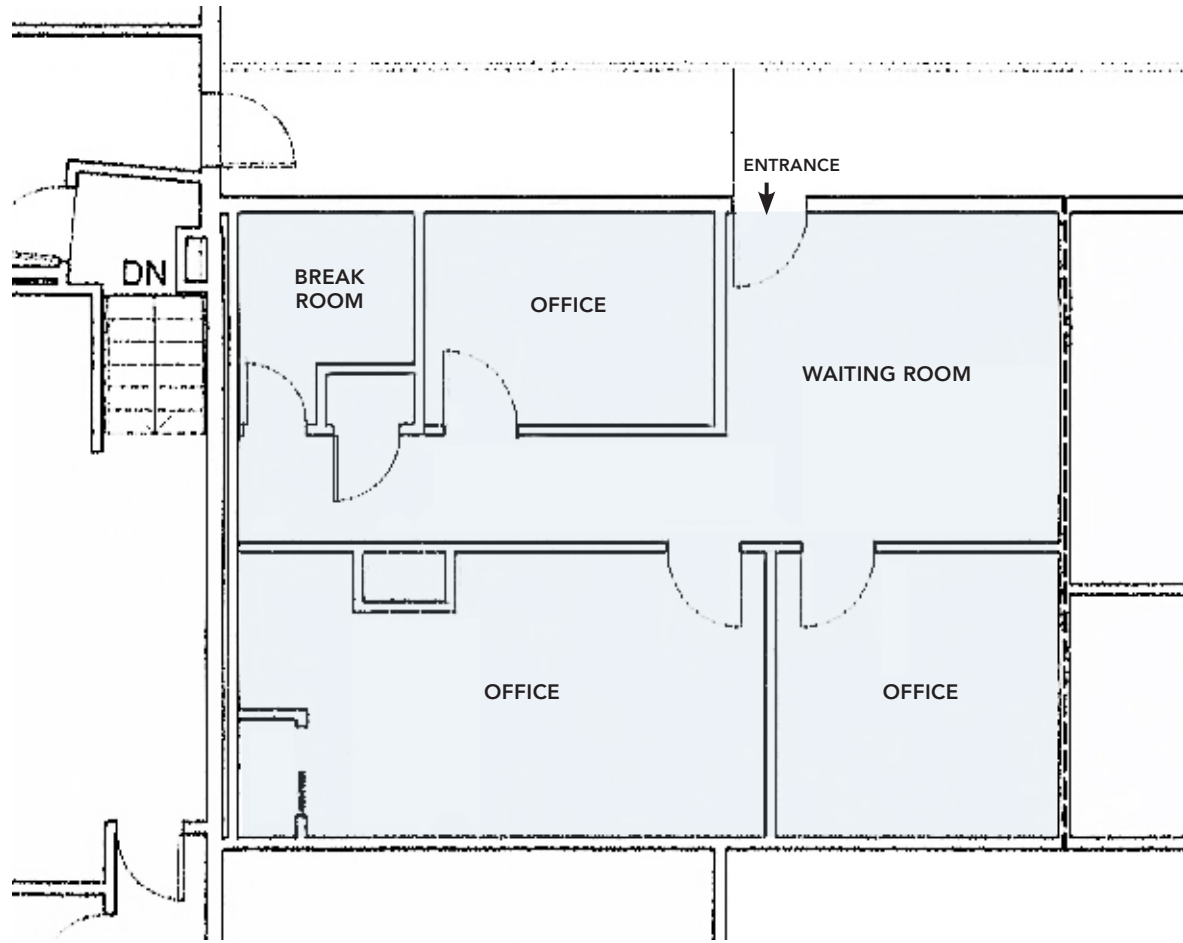

### OFFICE SPACE WITH ON-SITE PARKING, CENTRALLY LOCATED OFF UNIVERSITY AVENUE – BERKELEY’S MOST-TRAVELED CORRIDOR

**SIZE AVAILABLE:** ±1,083 rsf

**ASKING RENT:** \$2,870/month IG

**ZONED:**  
C-C (Corridor Commercial District)

- **Built out as therapy office**
- Waiting room, 3 private offices, break room
- Shared ADA restrooms
- Elevator and stairway to second floor offices
- Excellent window frontage with operable windows
- Abundant natural light, HVAC, new carpet, sprinklered
- Intercom buzz-in entry system
- 5 blocks to North Berkeley BART
- ½ mile to Trader Joe’s
- 1 mile to Downtown Berkeley amenities
- 1 mile to UC Berkeley
- AC Transit bus stops all along University Avenue

PARKING LOT  
ENTRY  
FROM  
UNIVERSITY →

PARKING LOT

← PARKING LOT  
ENTRY-  
FROM  
ADDISON

This drawing is intended to be used as an aid for planning. Though care was taken in drawing this floor plan, accuracy is not guaranteed.