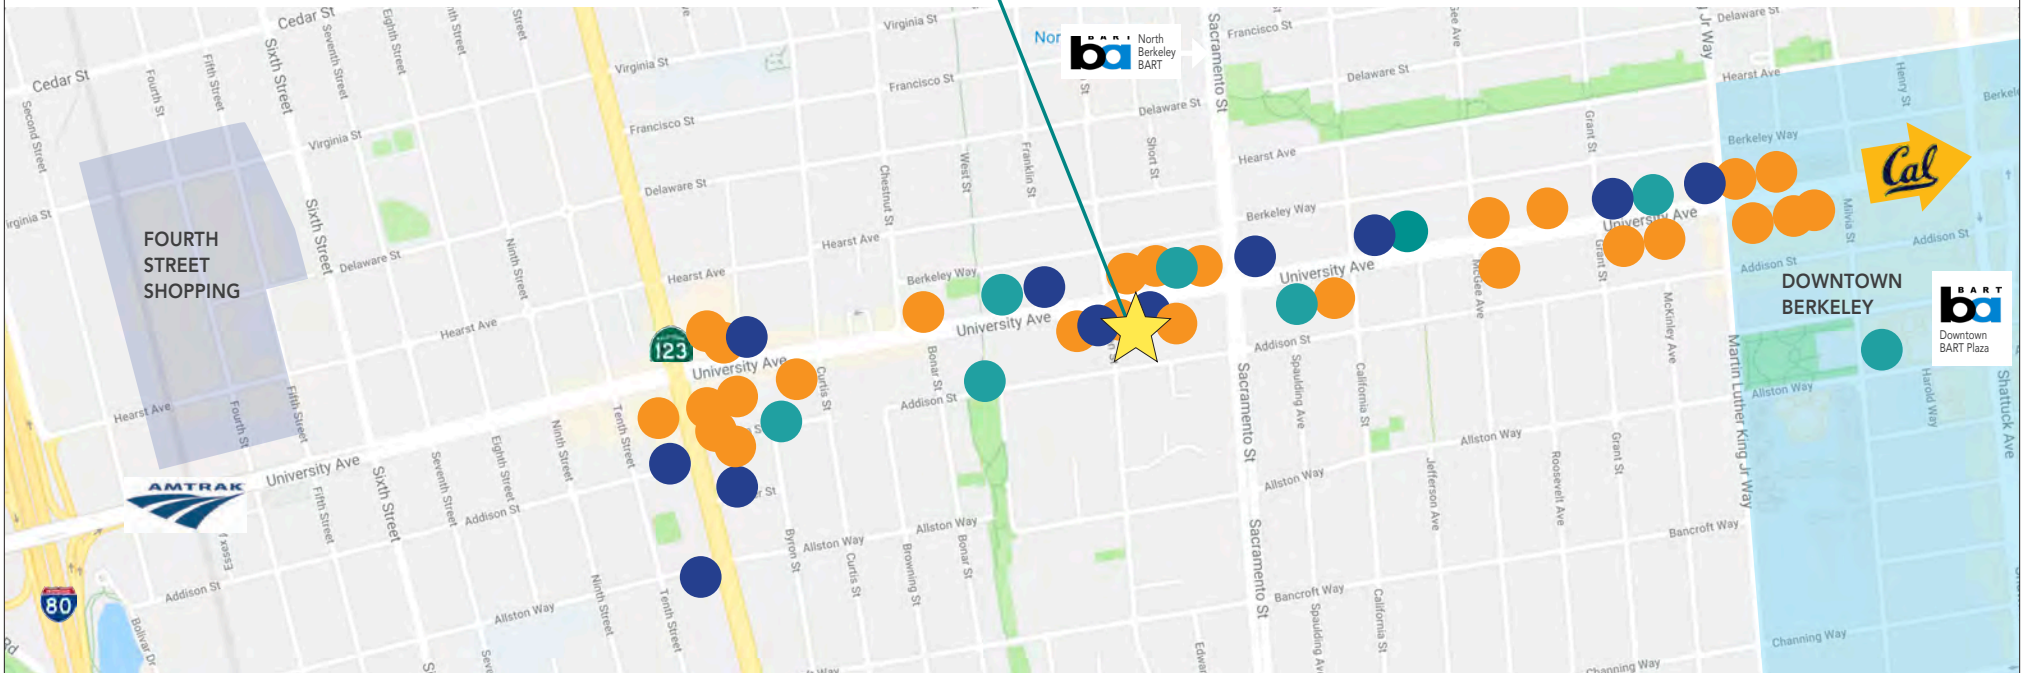

### LOCATION OVERVIEW

- Adjacent to Target with in-house CVS and Starbucks
- Entry from University Avenue or Addison Street
- On-site parking
- Across from La Mission, Bangkok Thai Cuisine, Taqueria Monte Cristo, Bay Strength Fitness, and Lee's Florist & Nursery
- 2 blocks to West Campus Swim Center
- 3 blocks to vibrant San Pablo Avenue with US Post Office, and popular eateries including La Marcha, Babette Restaurant, Everett & Jones Barbeque, Lavender Bread & Café, El Patio, Luca Cucina Italiana, Rainbow Donuts, Califa's Greens, and Highwire Coffee

### FITNESS

Cyclebar  
 Bay Strength Fitness  
 West Campus Swim Center  
 Berkeley YMCA

Bodyrok Berkeley – Pilates  
 Aikido of Berkeley  
 West Berkeley Fencing Club  
 Berkeley Yoga Center

### RETAIL

Target  
 Lee's Florist & Nursery  
 Trader Joe's  
 Mike's Bikes of Berkeley  
 Mi Tierra Foods

Talavera Ceramics & Tile  
 Three Stone Hearth  
 Omega Lighting & Design  
 Keetsa Mattresses  
 Halmar Work Clothes