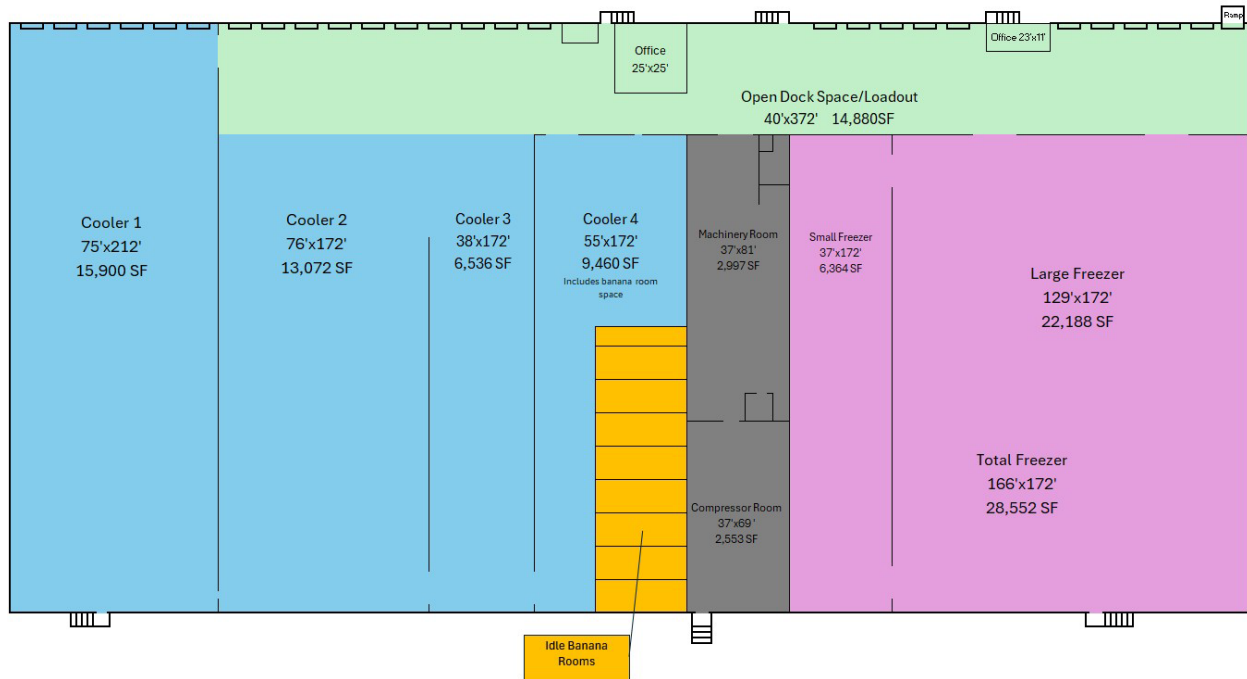

563 Sandhill Lane, Grand Junction, CO

Warehouse Layout

Not to Scale