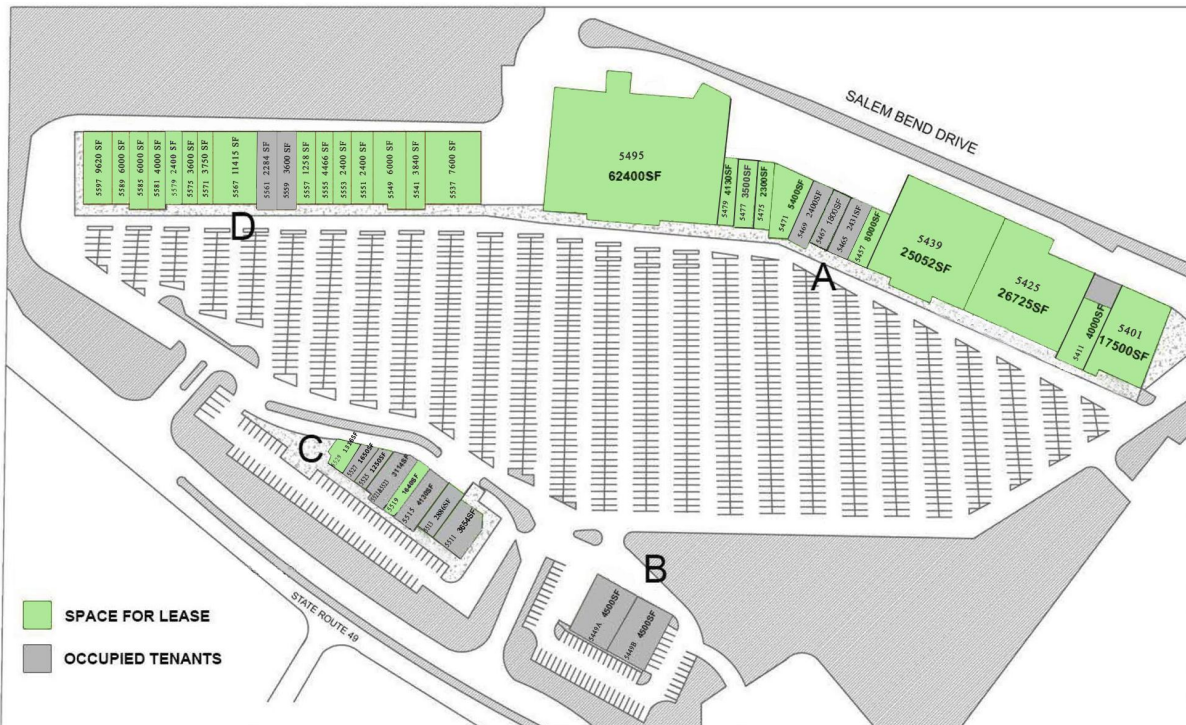

Salem Consumer Square Shopping Center

Trotwood, OH 45426
408-469-5999 800-616-5365
<http://www.nationaleagle.com>

COME
GROW
WITH
US.

apply now

- Salem Consumer Square Shopping Center is a 274,625 square foot center in Trotwood, Ohio, approximately seven miles northwest of the Dayton CBD.
- The center is home to a variety of strong tenants, including CheckSmart Financial, The Honey Baked, Sherwin Williams and more.
- The property benefits from its location in a heavy retail corridor with frontage along the State Highway 49 (Salem Pike), with great visibility along Trotwood's retail thoroughfare on Salem Ave (Rt. 49).
- The center is surrounded by national and regional tenants, including Lowe's Home Improvement Center, Grandview Home Center Outlet and Home Depot.

Building No.	Address	SQF	TENANT
A	5401	17500	Vacant
A	5411	4000	Vacant
A	5425	26725	Vacant
A	5439	25052	Vacant
A	5457	8000	Vacant
A	5465	2431	event decoration and design studio
A	5467	1800	HVAC Store
A	5469	2000	handmade candle and soap store
A	5471	5400	Vacant
A	5475	2300	Vacant
A	5477	3500	Vacant
A	5479	4130	Vacant
A	5495	62400	Vacant
B	5449A	4500	Pro Nails
B	5449B	4500	The Sherwin-Williams
C	5511	3654	Banquet Hall
C	5513	2886	Royal Grand Wellness Spa
C	5515	4130	The Honey Baked
C	5519	1640	Vacant
C	5521&5523	3114	CheckSmart Financial
C	5525	1250	salon business
C	5527	1650	Poppin Freshh
C	5529	1316	Vacant
D	5537	7600	Vacant
D	5541	3840	Vacant
D	5549	6000	Vacant
D	5551	2400	Vacant
D	5553	2400	Vacant
D	5555	4466	Vacant
D	5557	1258	Vacant
D	5559	3600	Pharmacy
D	5561	2284	Barbershop
D	5567	11415	Vacant
D	5571	3750	Vacant
D	5575	3600	Vacant
D	5579	2400	Vacant
D	5581	4000	Vacant
D	5585	6000	Vacant
D	5589	6000	Vacant
D	5597	9620	Vacant