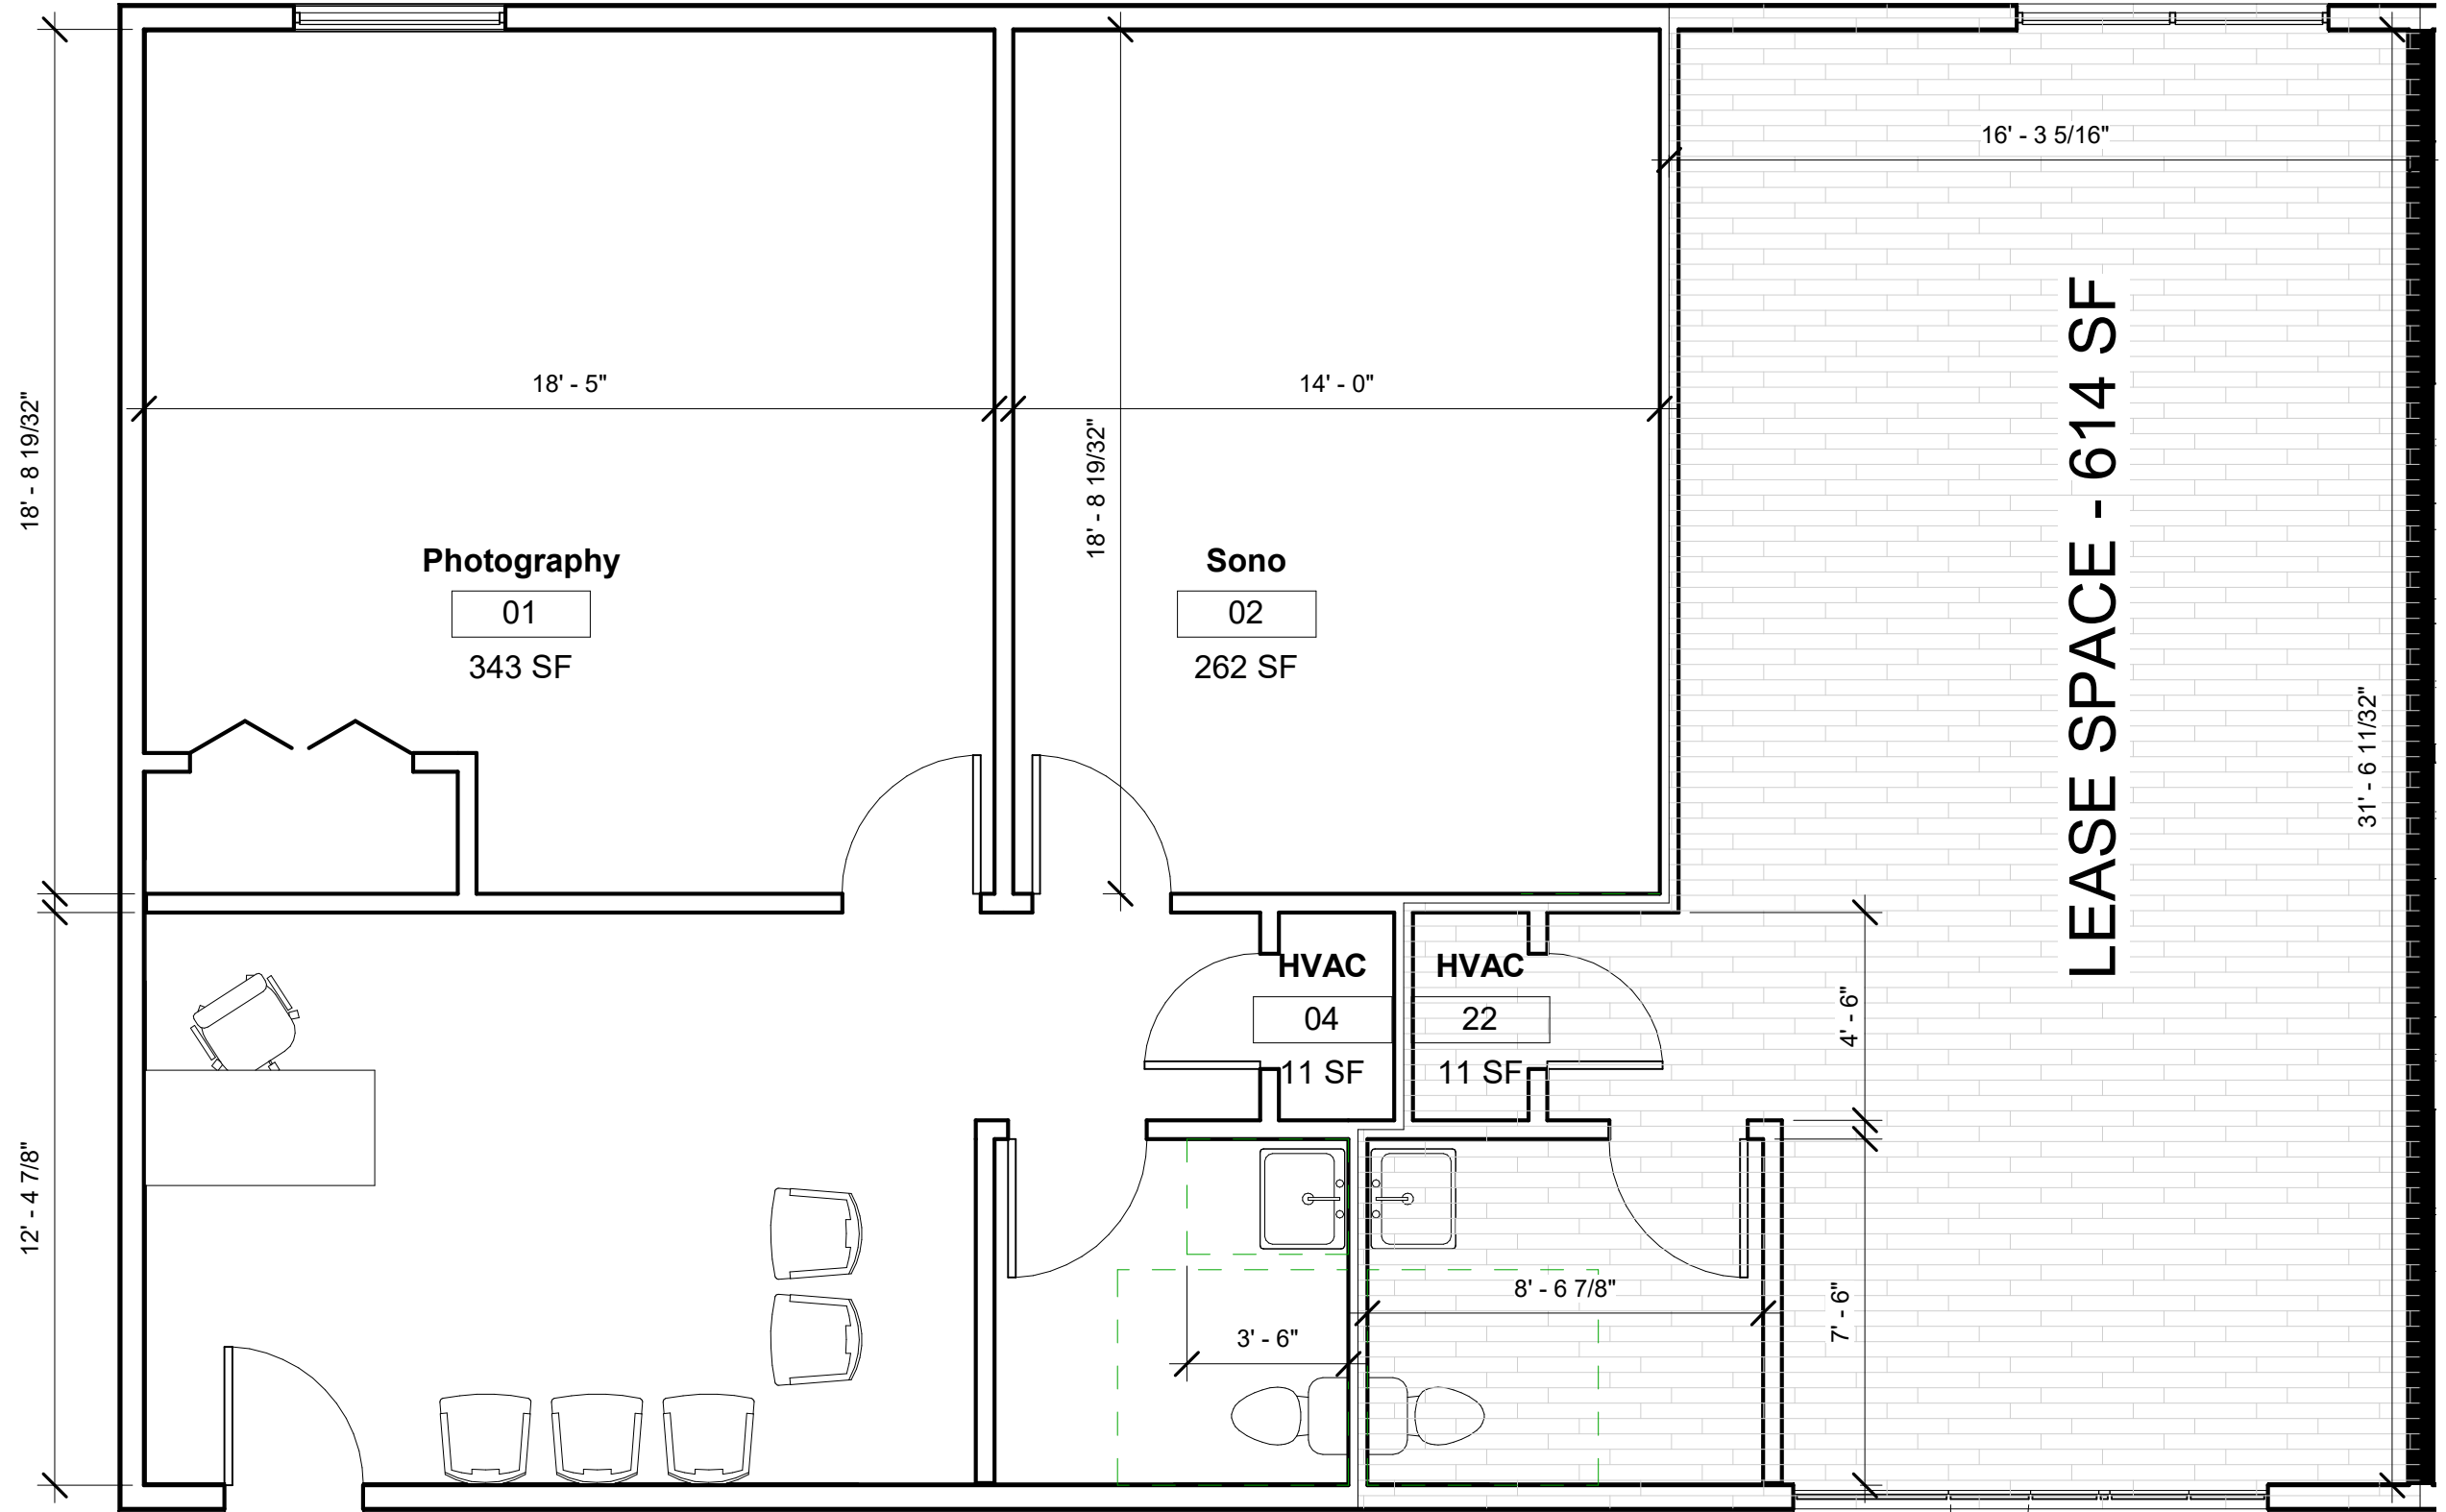

**SONO LEASE SPACE - 1,010 SF**

**LEASE SPACE - 614 SF**

① Level 1  
1/4" = 1'-0"

FORT WORTH, TX  
SONO

No.	Description	Date

<b>906 W. CANNON</b>		<b>A100</b>
Project number	Project Number	
Date	06/06/2018	
Drawn by	JSB	
Checked by	Checker	
Scale 1/4" = 1'-0"		