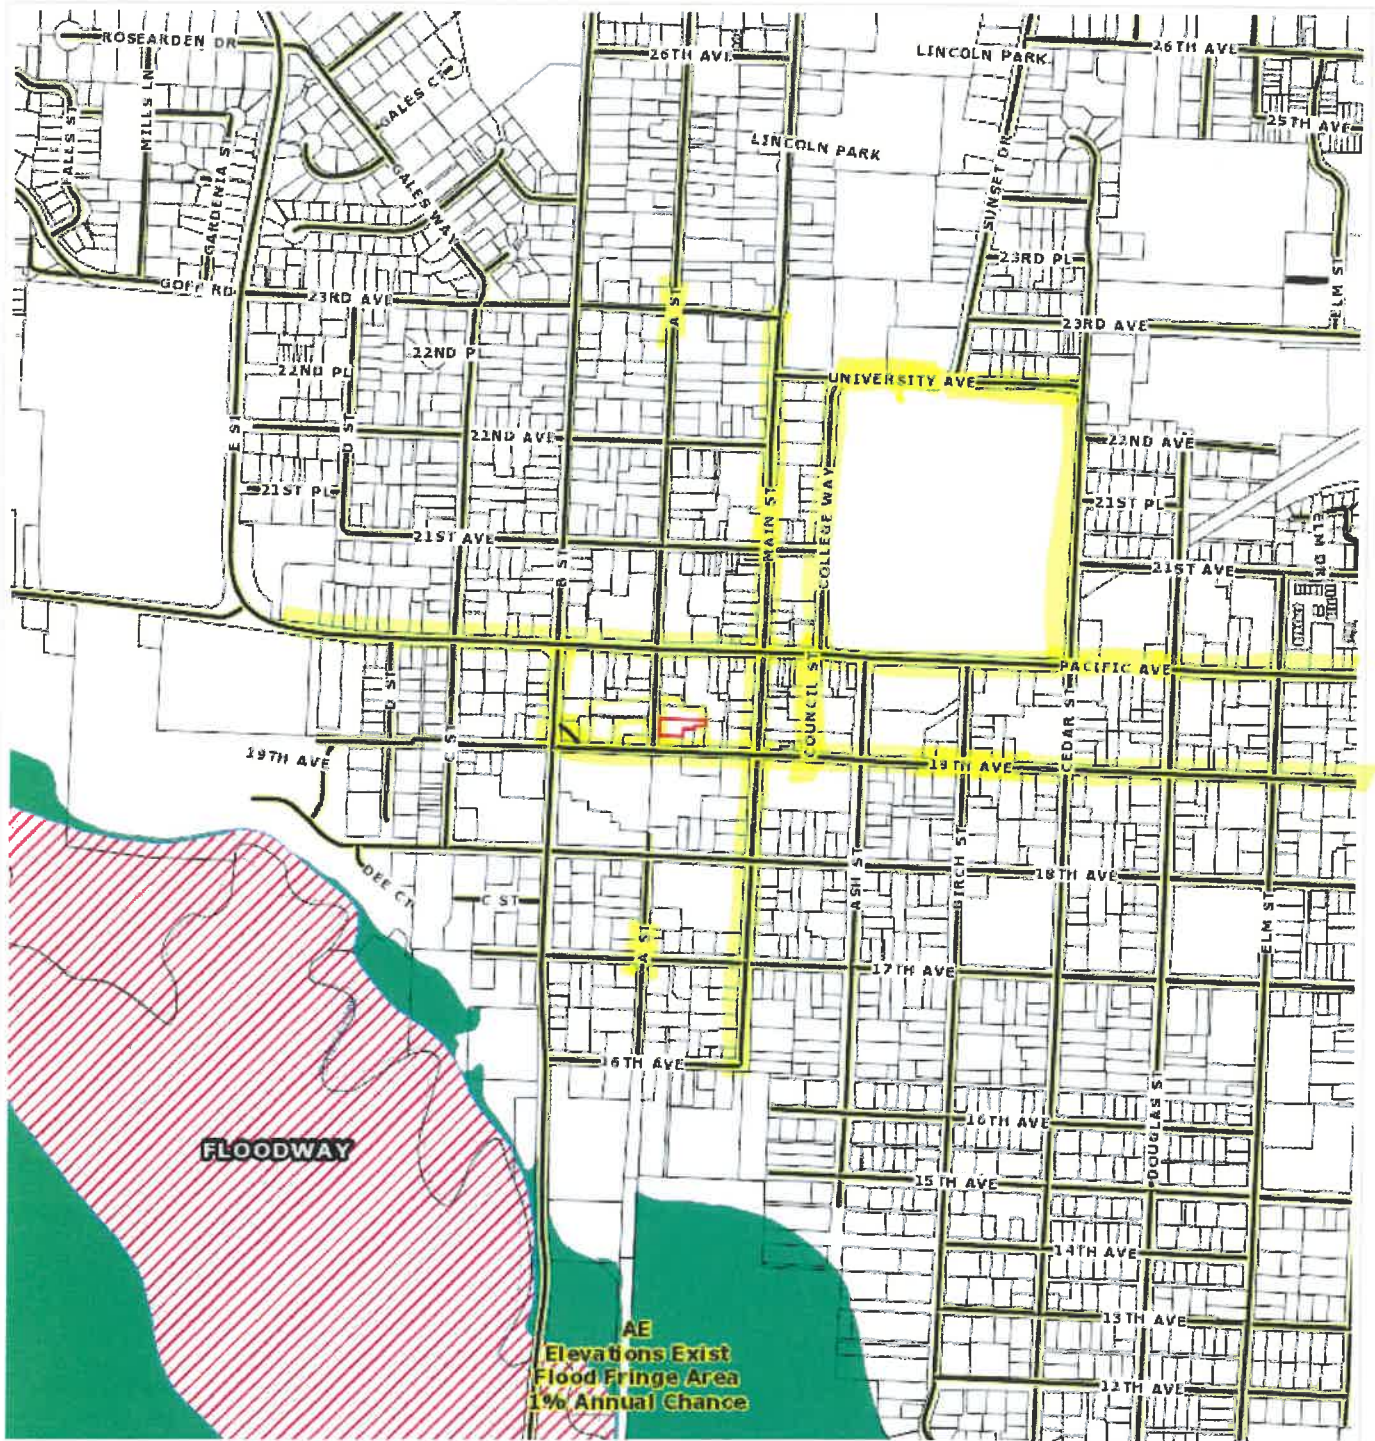

Flood Map - 100 Year

First American Title™

Parcel ID: R423474

Sentry Dynamics, Inc. and its customers make no representations, warranties or conditions, express or implied, as to the accuracy or completeness of information contained in this report.